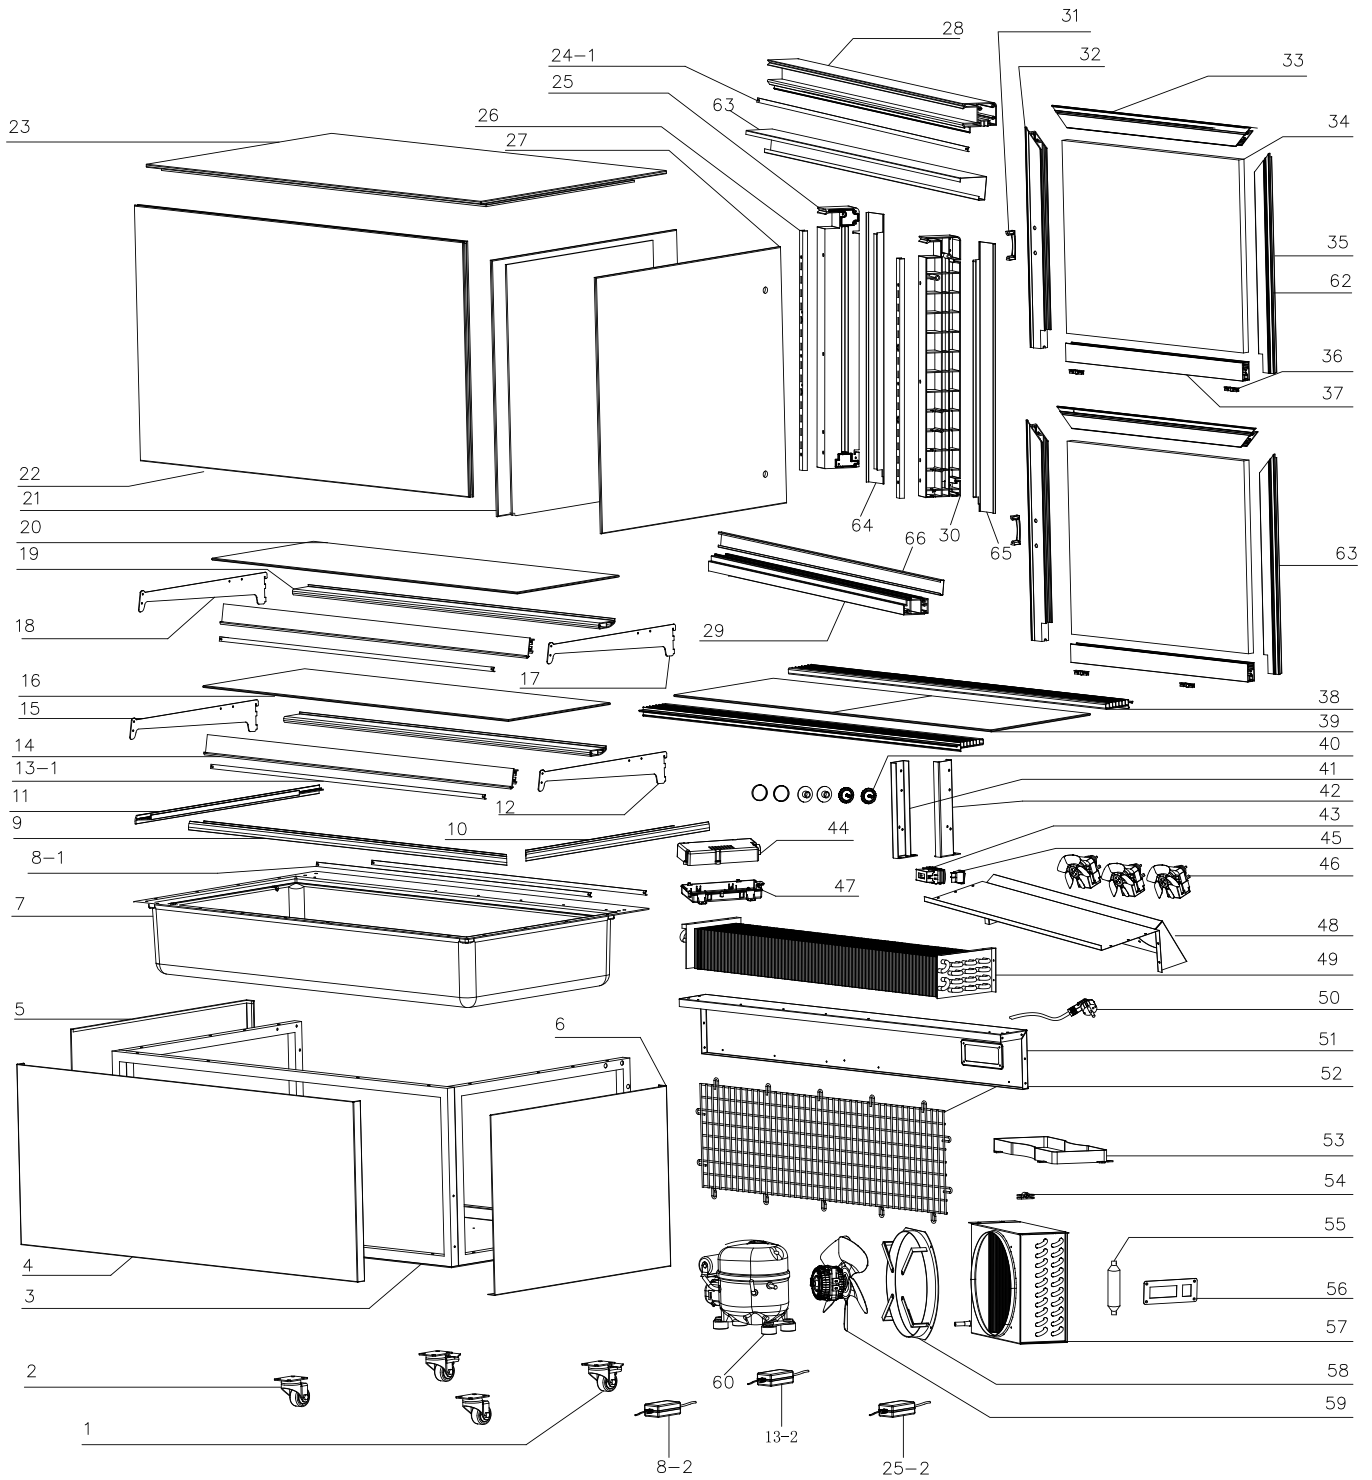

Parts Breakdown

Model RS-CN-0370-S 39540

Parts Breakdown

Model RS-CN-0370-S 39540

Item No.	Description	Position	Item No.	Description	Position	Item No.	Description	Position
71042	Rear Swivel Caster with Brake for 39540	1	AL691	Top Glass for 39540	23	68196	Switch for 39540	45
79763	Swivel Front Castor without Brake for 39540	2	AF496	Top LED for 39540	24-1	71081	Evaporator Motor for 39540	46
68206	Base for 39540	3	AK201	6 LED Driver for 39540	24-2	71082	Thermostat Base for 39540	47
AF494	Front Cover for 39540	4	71164	Left Pole Cover for 39540	25	71126	Evaporator Cover for 39540	48
68225	Right Cover for 39540	5	71153	Shelf Holder for 39540	26	71127	Evaporator for 39540	49
68226	Left Cover for 39540	6	AL692	Right Glass for 39540	27	68198	Power Cord for 39540	50
71094	Evaporator Insulation for 39540	7	71104	Upper Front Frame for 39540	28	71129	Rear Frame for 39540	51
68208	Bottom LED for 39540	8-1	71165	Bottom Frame for 39540	29	71130	Back Grill for 39540	52
AK203	4 LED Driver for 39540	8-2, 13-2	71065	Right Pole for 39540	30	71089	Water Tray for 39540	53
AF495	Front Glass Fixer for 39540	9	71110	Door Handle for 39540	31	71133	Power Cord Fixer for 39540	54
68272	Left Glass Fixer for 39540	10	AF488	Left Doorframe for 39540	32	71083	Dryer Filter for 39540	55
68271	Right Glass Fixer for 39540	11	71111	Upper Door Frame for 39540	33	AL693	Control Panel for 39540	56
41966	Shelf Bracket-Bottom Right for 39540	12	71112	Glass Door for 39540	34	71135	Condenser for 39540	57
71149	LED Lighter for 39540	13-1	71113	Right Door Frame for 39540	35	71136	Fan Bracket for 39540	58
71150	Price Tags for 39540	14	71114	Door Glide Wheel for 39540	36	71137	Condenser Motor for 39540	59
71152	Bottom Shelf Left Bracket for 39540	15	71167	Bottom Door Frame for 39540	37	68199	Compressor for 39540	60
71100	Bottom Glass Shelf for 39540	16	AK204	Air In/Outlet for 39540	38	AL694	Left Door for 39540	61
71051	Right Top Shelf Holder for 39540	17	AD842	Bottom Glass for 39540	39	AL695	Right Door for 39540	62
41612	Shelf Bracket-Top Left for 39540	18	71121	Screw Cover for 39540	40	AF497	Top Back Frame for 39540	63
64749	Metal Shelf Support for 39540	19	71171	Left Pole Fixer for 39540	41	AL696	Left Back Frame (Stainless Steel) for 39540	64
71105	Top Glass Shelf for 39540	20	71077	Right Pole Fixer for 39540	42	AL697	Right Back Frame (Stainless Steel) for 39540	65
AL689	Left Glass for 39540	21	71123	Digital Control for 39540	43	AF498	Bottom Back Frame for 39540	66
AL690	Front Glass for 39540	22	71079	Thermostat Lid for 39540	44			