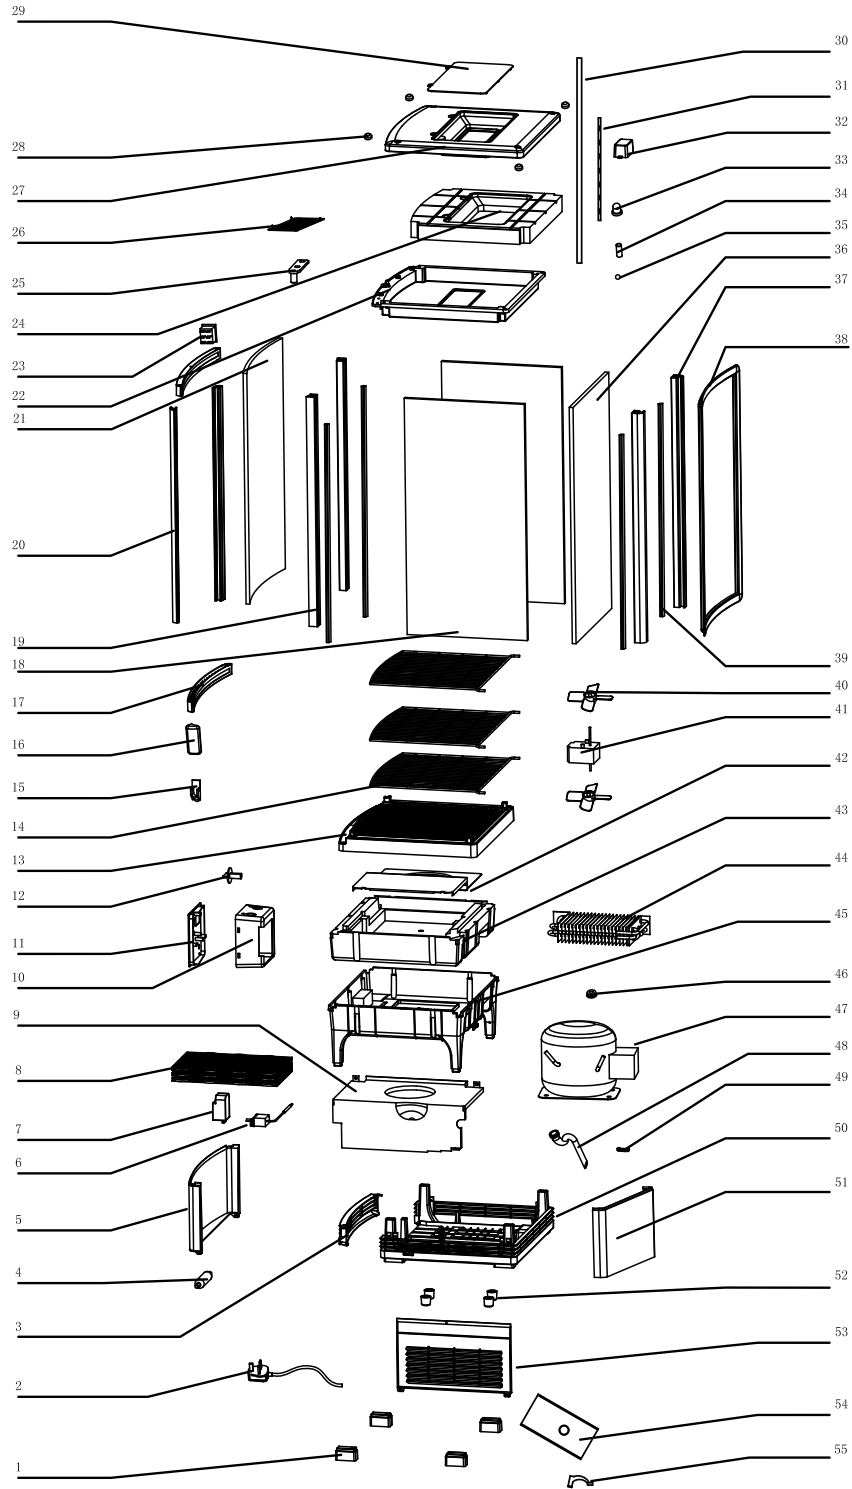

Parts Breakdown

Model RS-CN-0078-S 25826

Parts Breakdown

Model RS-CN-0078-S 25826

Item No.	Description	Position	Item No.	Description	Position	Item No.	Description	Position
30563	Base Foot for 25826	1	30601	Pole for 25826	20	30593	Light Tube for 25826	39
30621	Power Cord for 25826	2	30584	Door Glass for 25826	21	30607	Fan Blade for 25826	40
30565	Plastic Door for 25826	3	30598	Light Ceiling for 25826	22	30608	Fan Motor for 25826	41
30624	Dry Filter for 25826	4	30597	Switch for 25826	23	30576	Evaporator Protect Board for 25826	42
79666	Curved Front Base Panel for 25826	5	30589	Lamp Insert Foam for 25826	24	30609	Foam Base of Evaporator for 25826	43
30568	Thermostat for 25826	6	30587	Upper Gemel for 25826	25	30612	Evaporator for 25826	44
30569	Defrost Timer for 25826	7	79665	Transparent Light Ceiling for 25826	26	30614	Plastic Base for 25826	45
30571	Condenser for 25826	8	30591	Upper Cover for 25826	27	30613	Motor Fixed Ring for 25826	46
30572	Condenser Cushion for 25826	9	30592	Screw Cover for 25826	28	30615	Compressor for 25826	47
30573	Control Box for 25826	10	30588	Outer Light Cover for 25826	29	30616	Upper/Bottom Seep Tube for 25826	48
30574	Control Panel for 25826	11	30603	Side Stainless Iron Piece for 25826	30	30617	Wire Board for 25826	49
30575	Control Knob for 25826	12	30602	Top and Bottom Stainless Iron Piece for 25826	31	30618	Plastic Fence for 25826	50
30577	Vent Tray for 25826	13	30595	Ballast for 25826	32	30567	Front Grill for 25826	51
30579	Shelf for 25826	14	30604	Bush for 25826	33	79663	Circular Pad for 25826	52
30578	Shelf Clip for 25826	15	30605	Steel Ball for 25826	34	30564	Side Grill for 25826	53
30580	Handle for 25826	16	30606	Door Pin for 25826	35	79662	Metal Base of Fan Motor for 25826	54
30583	Upper Door Frame for 25826	17	30600	Rear Glass for 25826	36	60140	Hook for Insulation Pipe for 25826	55
30599	Side Glass for 25826	18	79664	Black Pole for 25826	37			
30585	Front Pole for 25826	19	30586	Door Gasket for 25826	38			