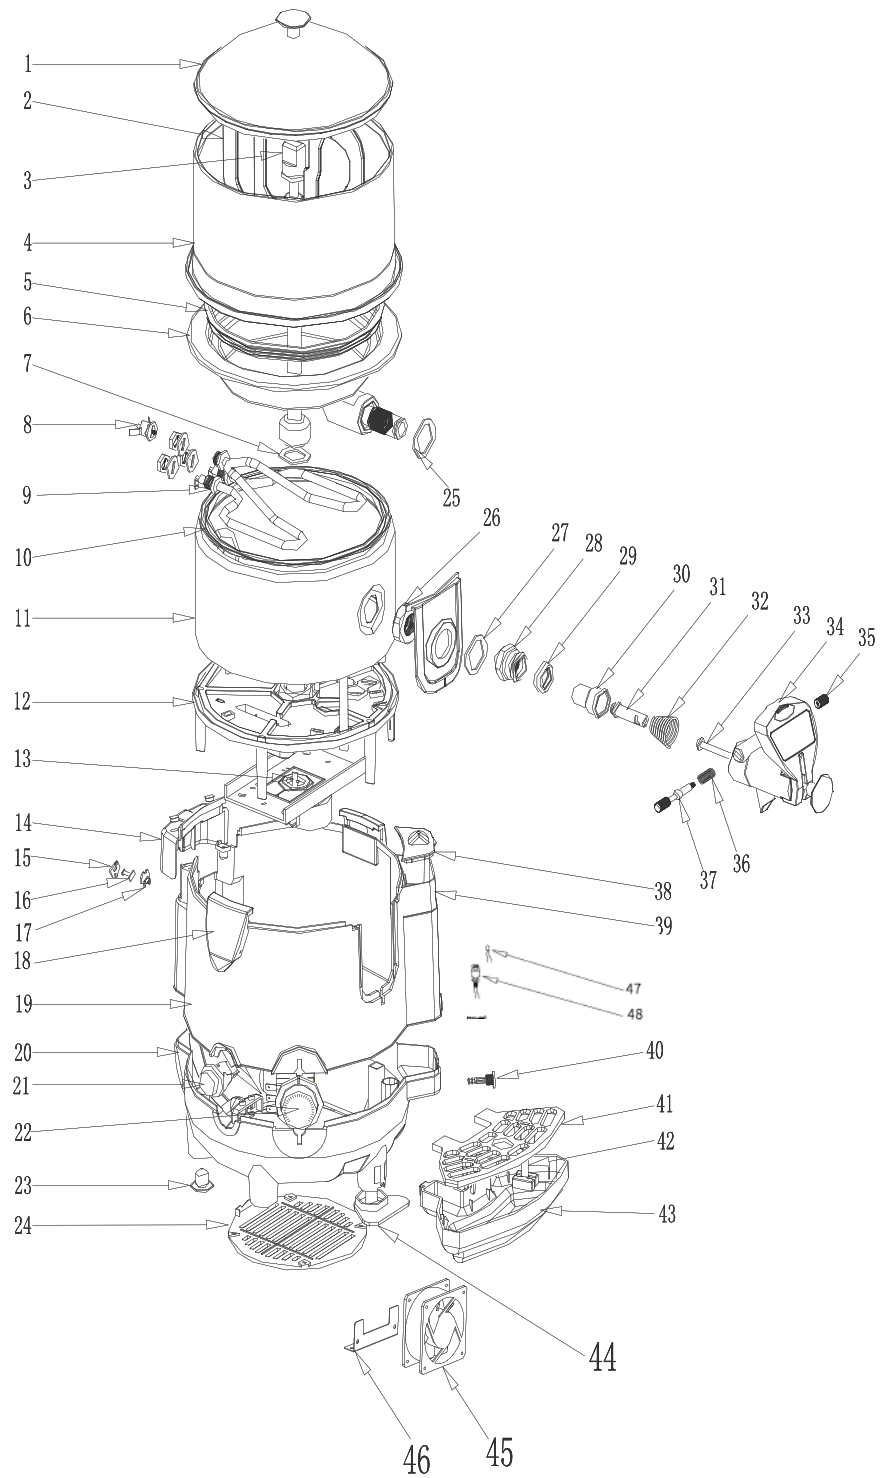

Parts Breakdown

Model **DI-CN-0005** 39482

Parts Breakdown

Model DI-CN-0005 39482

Item No.	Description	Position	Item No.	Description	Position	Item No.	Description	Position
73902	Tank Cover for 39482	1-A	AK781	Button of Overheat Protector for 39482	16	73936	Cleaner Shaft for 39482	33
AP808	Knob of Tank Lid for 39482	1-B	73920	Button Stop of Protector for 39482	17	73937	Tap Handle for 39482	34
76453	Paddle for 39482	2	AK783	Tank Hinge for 39482	18	73938	Screw of Faucet for 39482	35
AL383	Lid of Stirring Rod for 39482	3-A	73922	Upper Exterior for 39482	19	73939	Pin Spring for 39482	36
AK768	Stirring Rod for 39482	3-B	73923	Lower Exterior for 39482	20	73940	Pin for 39482	37
76456	PC Tank for 39482	4	AK786	Power Switch for 39482	21	73941	Lid of Water Bin for 39482	38
73908	Gasket of PC Tank for 39482	5	73925	Thermostat for 39482	22	73942	Water Bin for 39482	39
76458	Stainless Steel Boiler (Upper Part) for 39482	6	73926	Foot for 39482	23	73943	Drainage Plug for 39482	40
73910	Gasket for 39482	7	AK789	Ventilation Grill for 39482	24	73944	Lid of Water Tray for 39482	41
AK773	Overheat Protector for 39482	8	73928	Washer of Faucet (Interior) for 39482	25	27993	Float Indicator for 39482	42
AK774	Heater Element for 39482	9	73929	Nut of Faucet (Interior) for 39482	26	73946	Water Tray for 39482	43
73913	Boiler Gasket for 39482	10	76479	Gasket of Faucet for 39482	27	AK809	Forefoot for 39482	44
AK776	Electrical Stainless Steel Boiler (Lower Part) for 39482	11	73931	Nut of Faucet Exterior for 39482	28	AK810	Fan for 39482	45
73915	Supporter for 39482	12	73932	Gasket of Faucet Screw for 39482	29	73947	Supporter Off Fan for 39482	46
AK778	Motor for 39482	13	AK795	Gasket Inside the Faucet for 39482	30	AP810	Alarm Controller & Indicator Light for 39482	47
AK779	Back Cover for 39482	14	73934	Moving Pin for 39482	31	AP811	Float Switch for 39482	48
73918	Cover of Overheat Protector for 39482	15	73935	Faucet Spring for 39482	32			