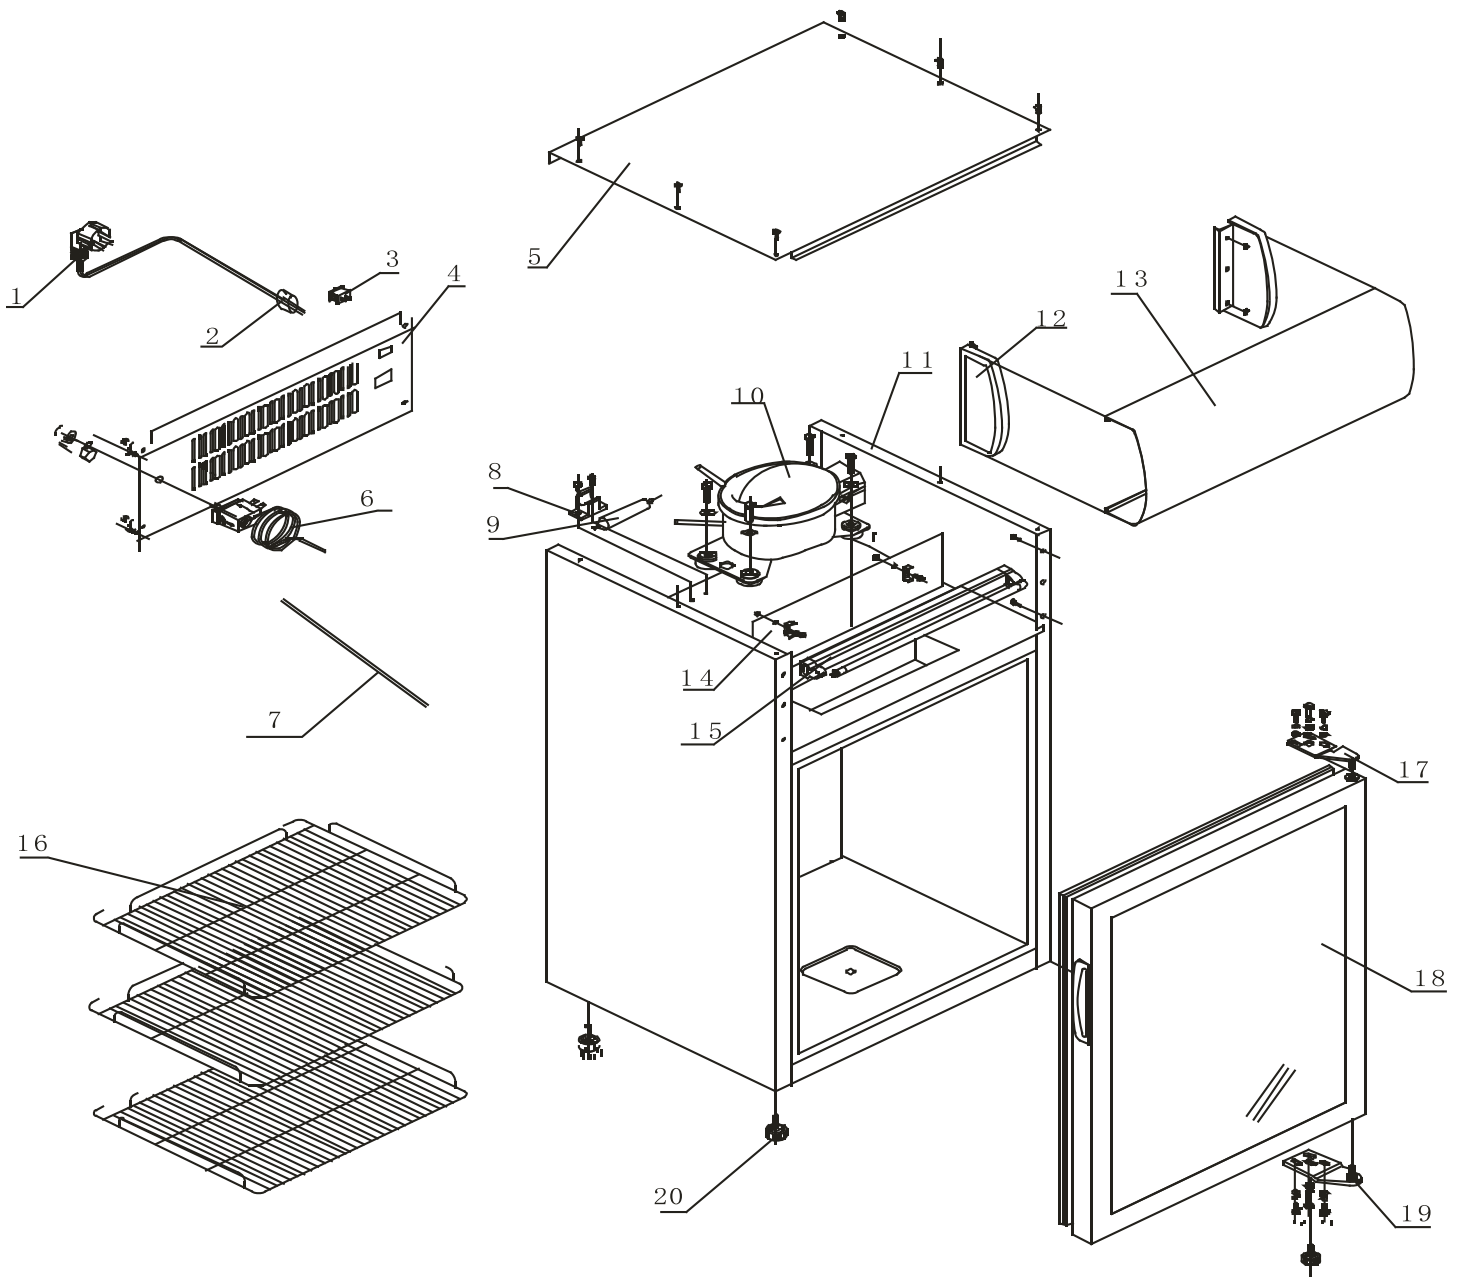

# Parts Breakdown

Model **RS-CN-0040-B** 44528

# Parts Breakdown

---

## Model **RS-CN-0040-B** 44528

Item No.	Description	Position	Item No.	Description	Position	Item No.	Description	Position
69141	Power Line for 44528	1	69148	Filter Holder for 44528	8	69154	Lamp for 44528	15
69142	Wire Clip for 44528	2	69149	Dry Filter for 44528	9	69155	Shelf for 44528	16
69143	Switch for 44528	3	AI557	Compressor QD43Y11G for 44528	10	69156	Top Hinge for 44528	17
69144	Back Shroud for 44528	4	69150	Fridge Body for 44528	11	69157	Glass Door for 44528	18
69145	Top Tray for 44528	5	69151	Light Box Plug for 44528	12	69158	Bottom Hinge for 44528	19
69146	Temperature Control for 44528	6	69152	Light Piece for 44528	13	69159	Base Foot for 44528	20
69147	Internal Connection for 44528	7	69153	Lamp Holder for 44528	14			