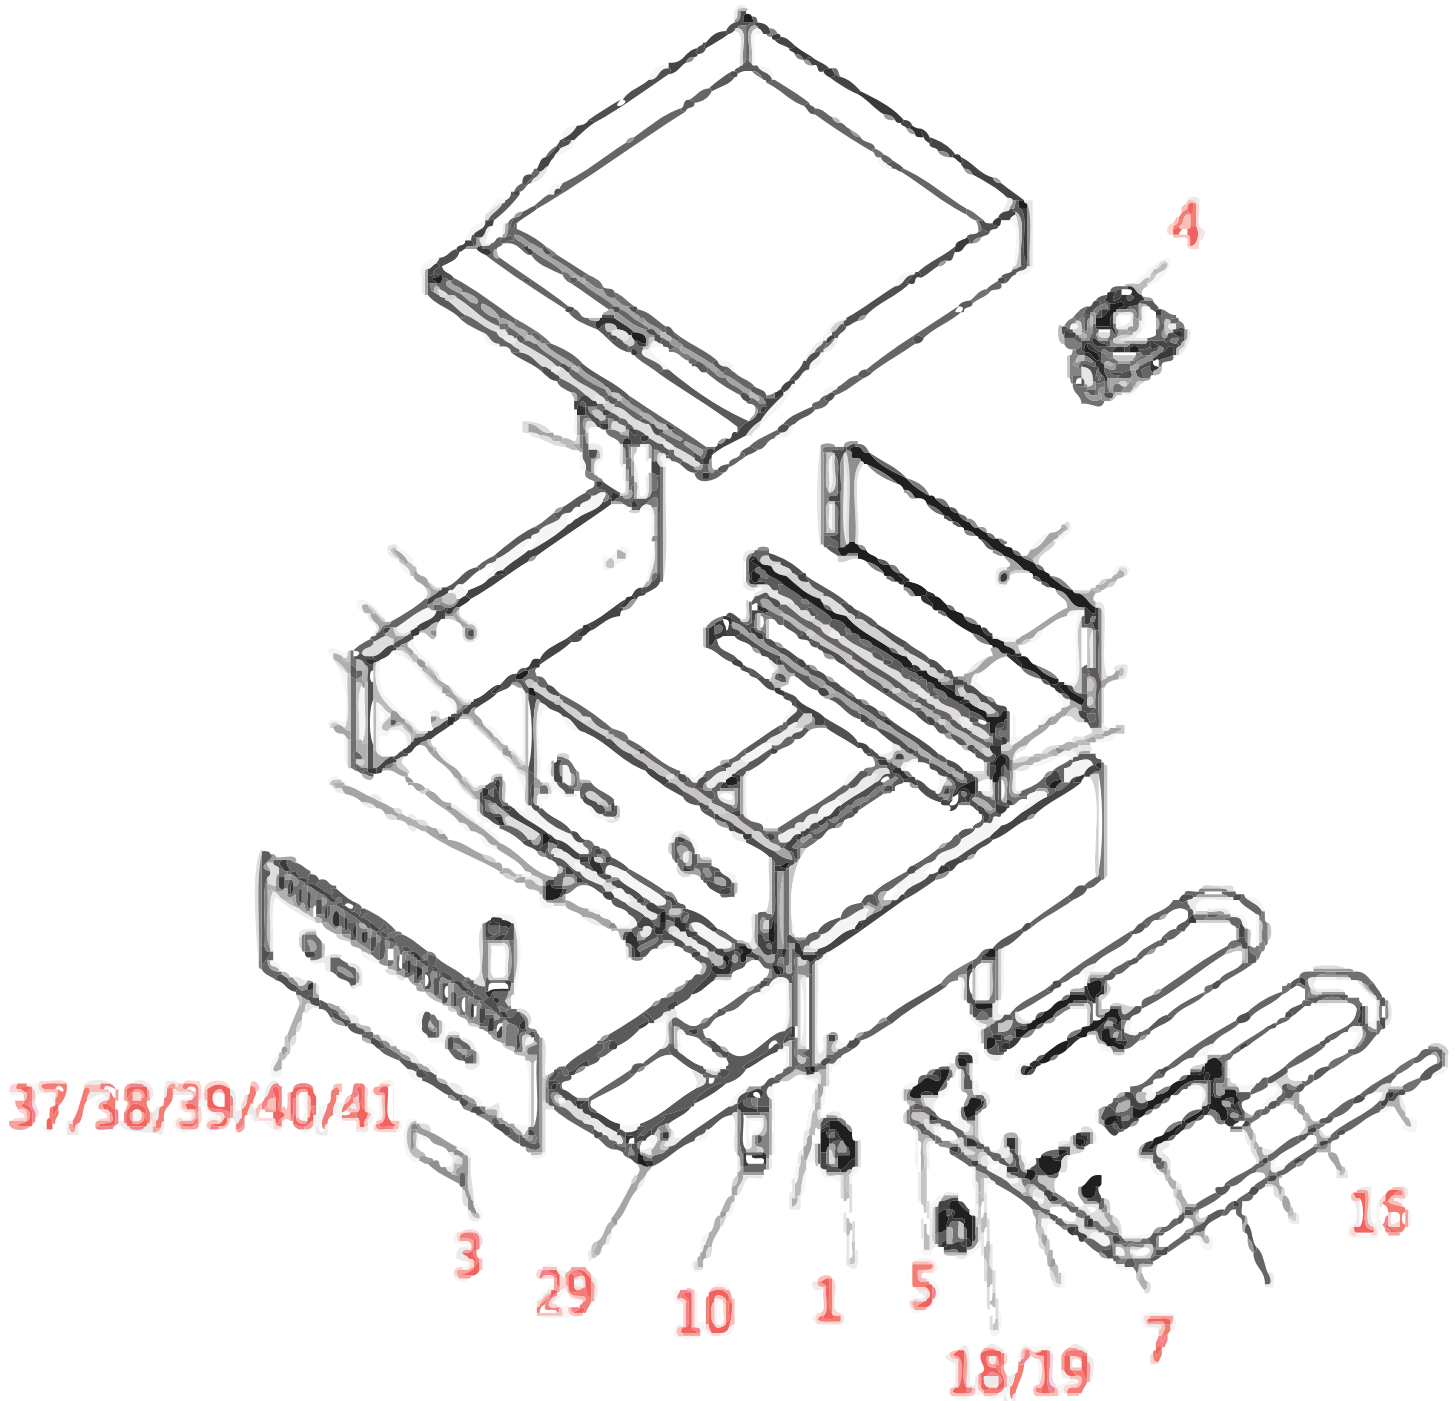

# Parts Breakdown

Model **CE-CN-G24-M** 47374

# Parts Breakdown

---

## Model CE-CN-G24-M 47374

Item No.	Description	Position	Item No.	Description	Position	Item No.	Description	Position
AI765	Knob for 47374	1	AI751	Pilot Valve 1 to 1 (Griddle, CB) for 47374	7	AI768	Orifice - Griddle, Manual - L for 47374	19
AI766	Nameplate for 47374	3	AI752	4" Adjustable Leg for 47374	10	AI769	Grease Drawer for 47374	29
AI750	Regulator 4"/10" for 47374	4	AI753	"U" Burner-Griddle & C Broiler for 47374	16	AI770	Front Panel - 24" Griddle for 47374	38
AI767	Manual Gas Valve for 47374	5	AI756	Orifice - Griddle, Manual - Nat for 47374	18			