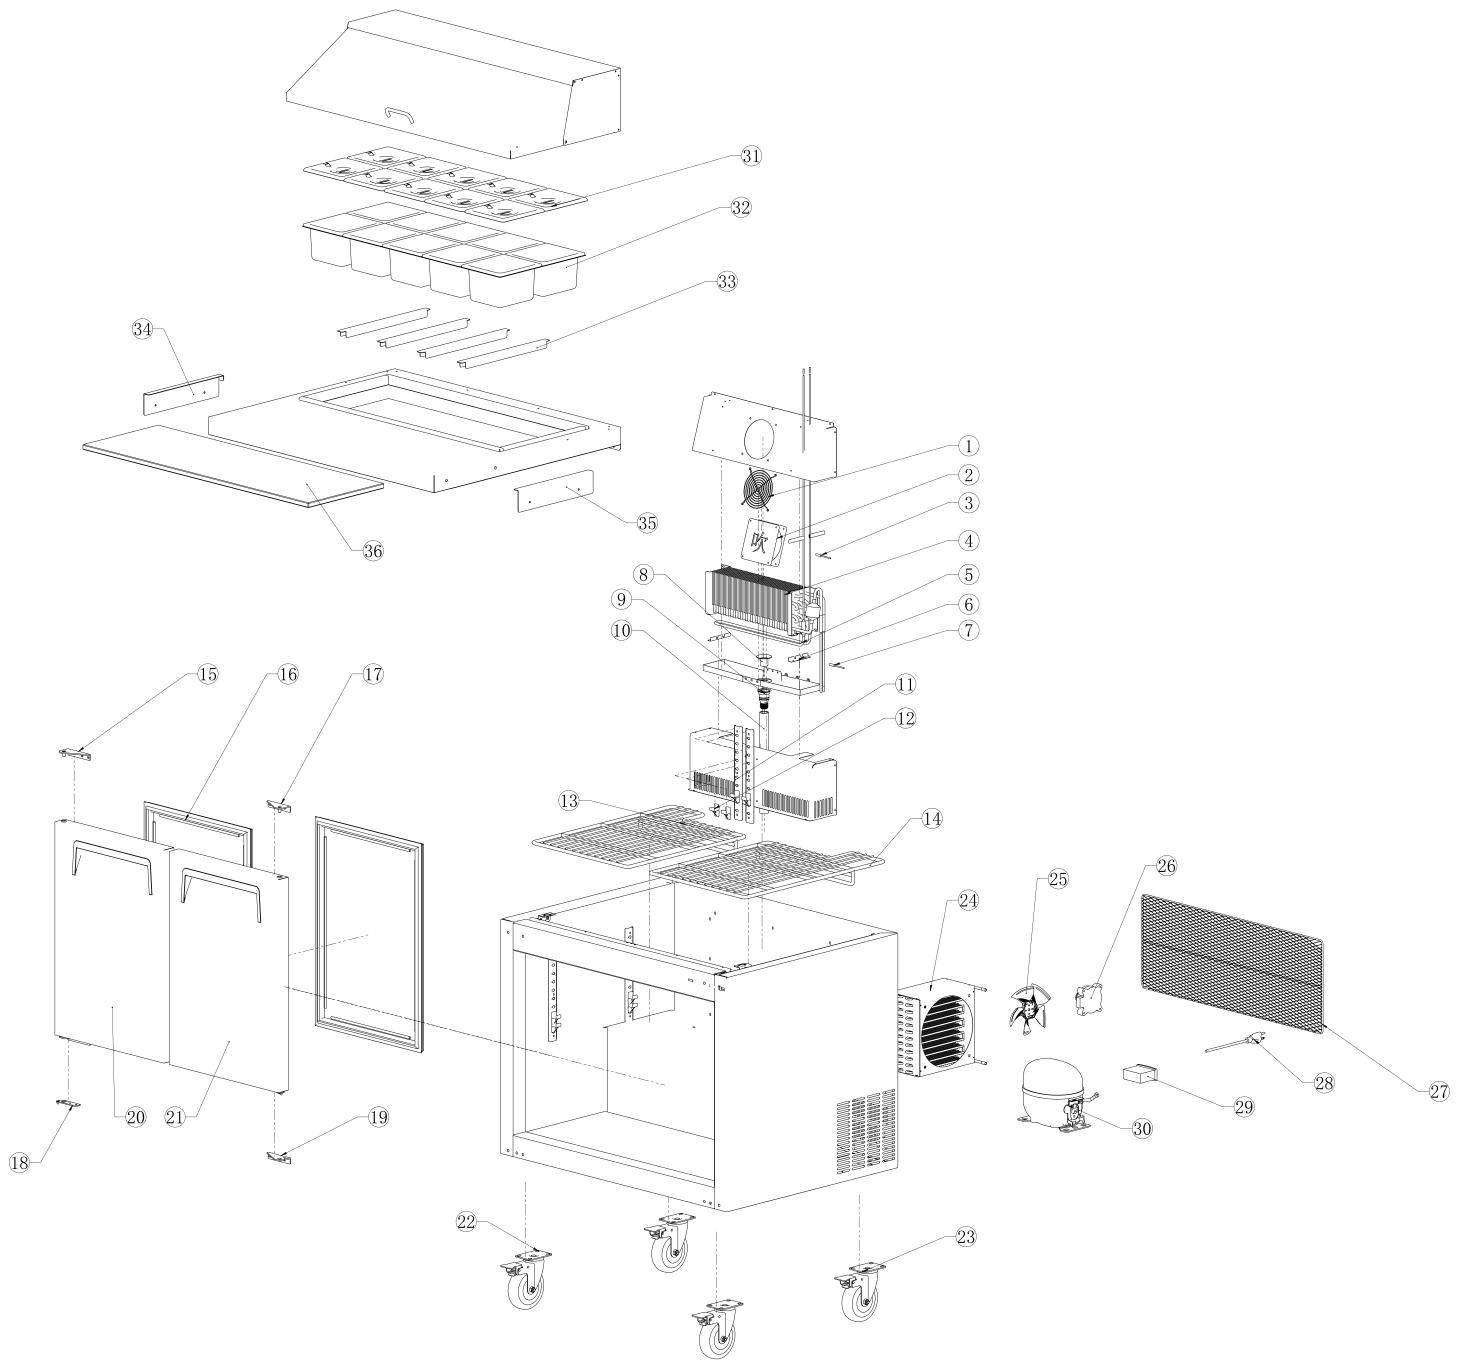

Parts Breakdown

Model **PT-TH-0920-HC** 58006

Parts Breakdown

Model PT-TH-0920-HC 58006

Item No.	Description	Position	Item No.	Description	Position	Item No.	Description	Position
AP919	Fan Stainless Steel Mesh Cover for 58006	1	AP952	Top Hinge (Left) for 58006	15	AP940	Condenser Motor for 58006	26
AP920	Evaporator Motor for 58006	2	AP953	Gasket for 58006	16	AP957	Mesh Plate (-AU09) for 58006	27
AP922	Evaporator for 58006	4	AP933	Top Hinge (Right) for 58006	17	AP942	Power Cable (Black) for 58006	28
AP925	Temperature Sensor Probe (White) for 58006	7	AP954	Bottom Hinge (Left) for 58006	18	AP945	Controller (Dixell) 115V/60Hz for 58006	29
AP926	Drainage Outlet - Top for 58006	8	AP934	Bottom Hinge (Right) for 58006	19	AP944	Compressor (NUT55NR; 115-127V~60Hz R290) for 58006	30
AP927	Drainage Outlet - Bottom for 58006	9	AP955	Doors Assembly (Left) for 58006	20	80281	Steam Table Pan Cover Sixth Size Slotted Stainless Steel NSF for 58006	31
AP928	Outside Drain Pipe for 58006	10	AP956	Doors Assembly (Right) for 58006	21	80278	Steam Table Pan Sixth Size 6-7/8" x 6-5/16" x 4" / 176mm x 162mm x 100mm Stainless Steel NSF for 58006	32
AP929	Ladder Strip for 58006	11	AP936	Universal Wheel (with Brake) for 58006	22	AP946	Hole Spacer Strip for 58006	33
AP930	Grey K-Clip for 58006	12	AP937	Universal Wheel (without Brake) for 58006	23	AP947	Chopping Board Holder - Left for 58006	34
AP950	Shelf (Left) for 58006	13	AP938	Condenser (OD4.7x14520mm) for 58006	24	AP948	Chopping Board Holder - Right for 58006	35
AP951	Shelf (Right) for 58006	14	AP939	Fan Blade (EBM) for 58006	25	AP958	Chopping Board (AU09-76) for 58006	36