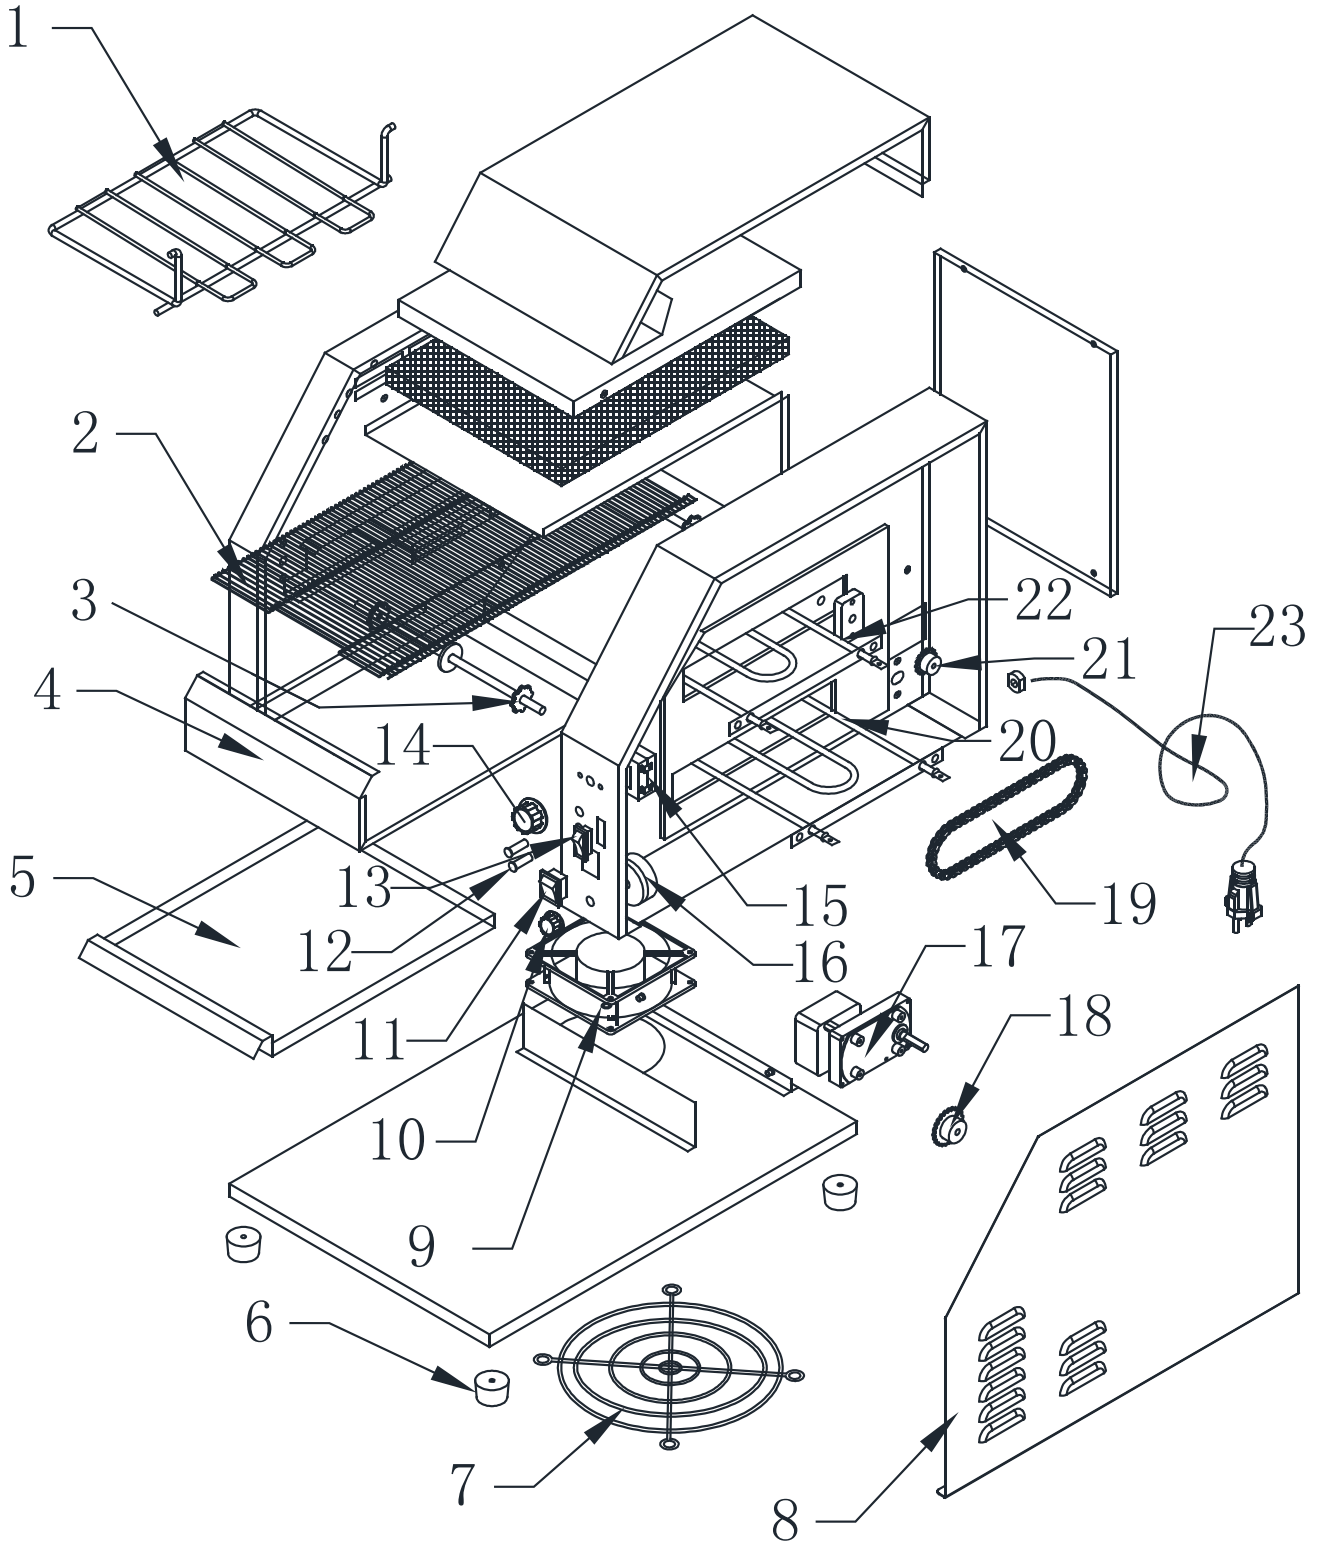

Parts Breakdown

Model CE-CN-0254-T 19938

Parts Breakdown

Model CE-CN-0254-T 19938

Item No.	Description	Position	Item No.	Description	Position	Item No.	Description	Position
66601	Grilling for 19938	1	66607	Left Side Plate for 19938	8	20295	Speed Control for 19938	16
66602	Conveyor Belt for 19938	2	20303	Fan for 19938	9	20297	Motor for 19938	17
66603	Bearing for 19938	3	66612	Knob of Speed Control for 19938	10	66608	Top Gear 2-23 for 19938	18
66604	Top Tray for 19938	4	20351	On/Off Switch for 19938	11	66609	Chain for 19938	19
20304	Bottom Tray for 19938	5	20293	Indicator Light for 19938	12	66610	Bottom Element for 19938	20
20300	Foot for 19938	6	20296	Choice Switch for 19938	13	66611	Bottom Gear for 19938	21
66605	Fan Protector for 19938	7	66613	Knob of Thermostat for 19938	14	20298	Element Top for 19938	22
66606	Right Side Plate for 19938	8	20292	Thermostat for 19938	15	20299	Plug and Lead for 19938	23