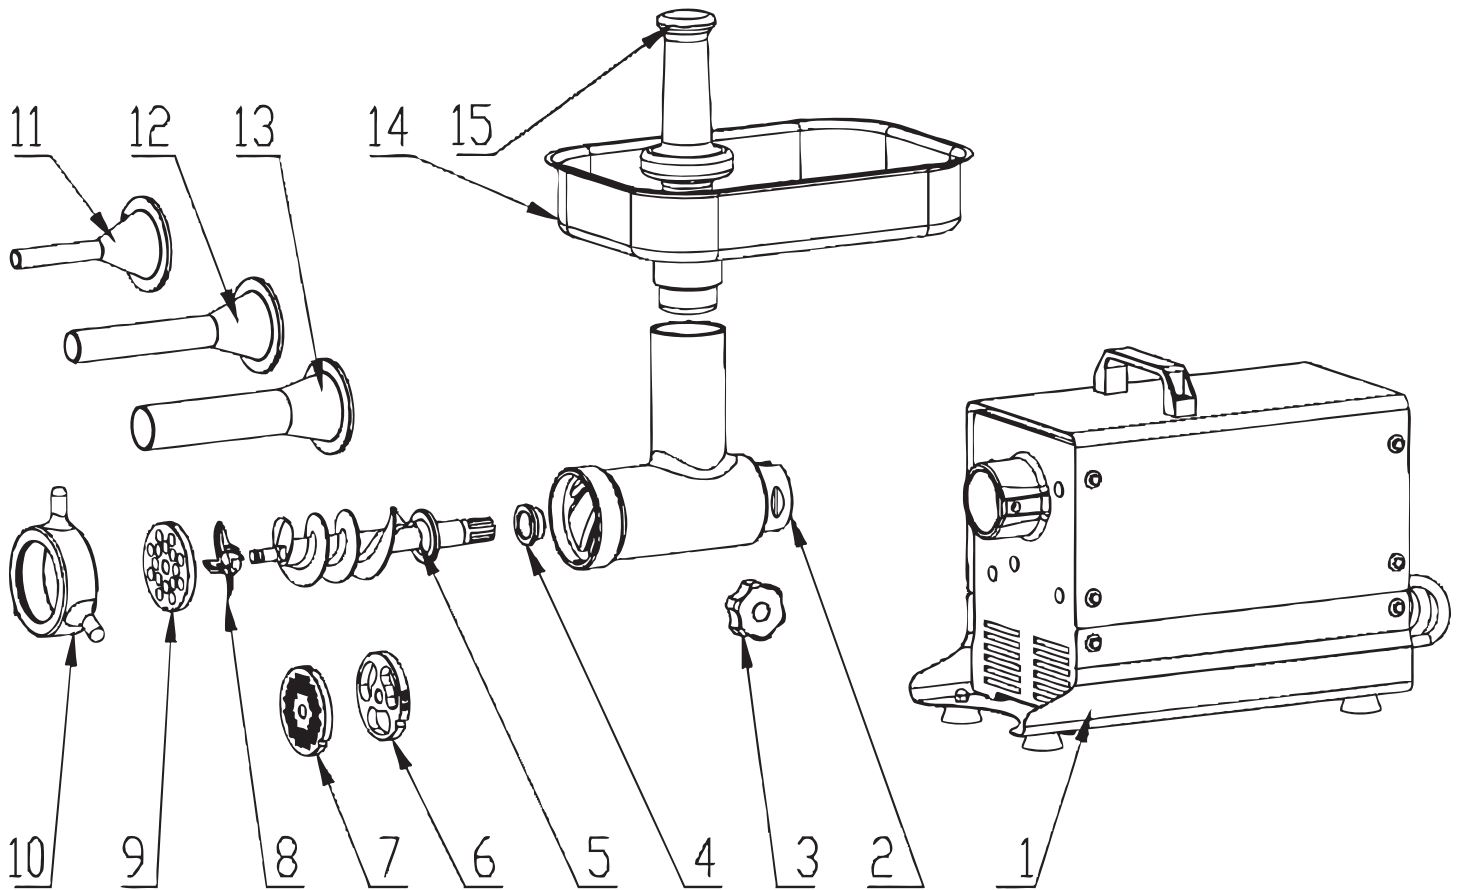

Parts Breakdown

Model MG-CN-0032-E 48888

Parts Breakdown

Model MG-CN-0032-E 48888

Item No.	Description	Position	Item No.	Description	Position	Item No.	Description	Position
AN110	Housing for 48888	1	Call for Options	Plate for 48888	6 - 7, 9	AN122	Stuffing Tube for 48888	13
AN111	Grinder Head for 48888	2	Call for Options	Blade for 48888	8	AN123	Meat Pan for 48888	14
AN112	Knob for 48888	3	AN119	Hand-piece Nut for 48888	10	AN124	Meat Pestle for 48888	15
AN113	Auger Washer for 48888	4	AN120	Stuffing Tube for 48888	11	AQ706	Microswitch for 48888	
AN114	Auger for 48888	5	AN121	Stuffing Tube for 48888	12			