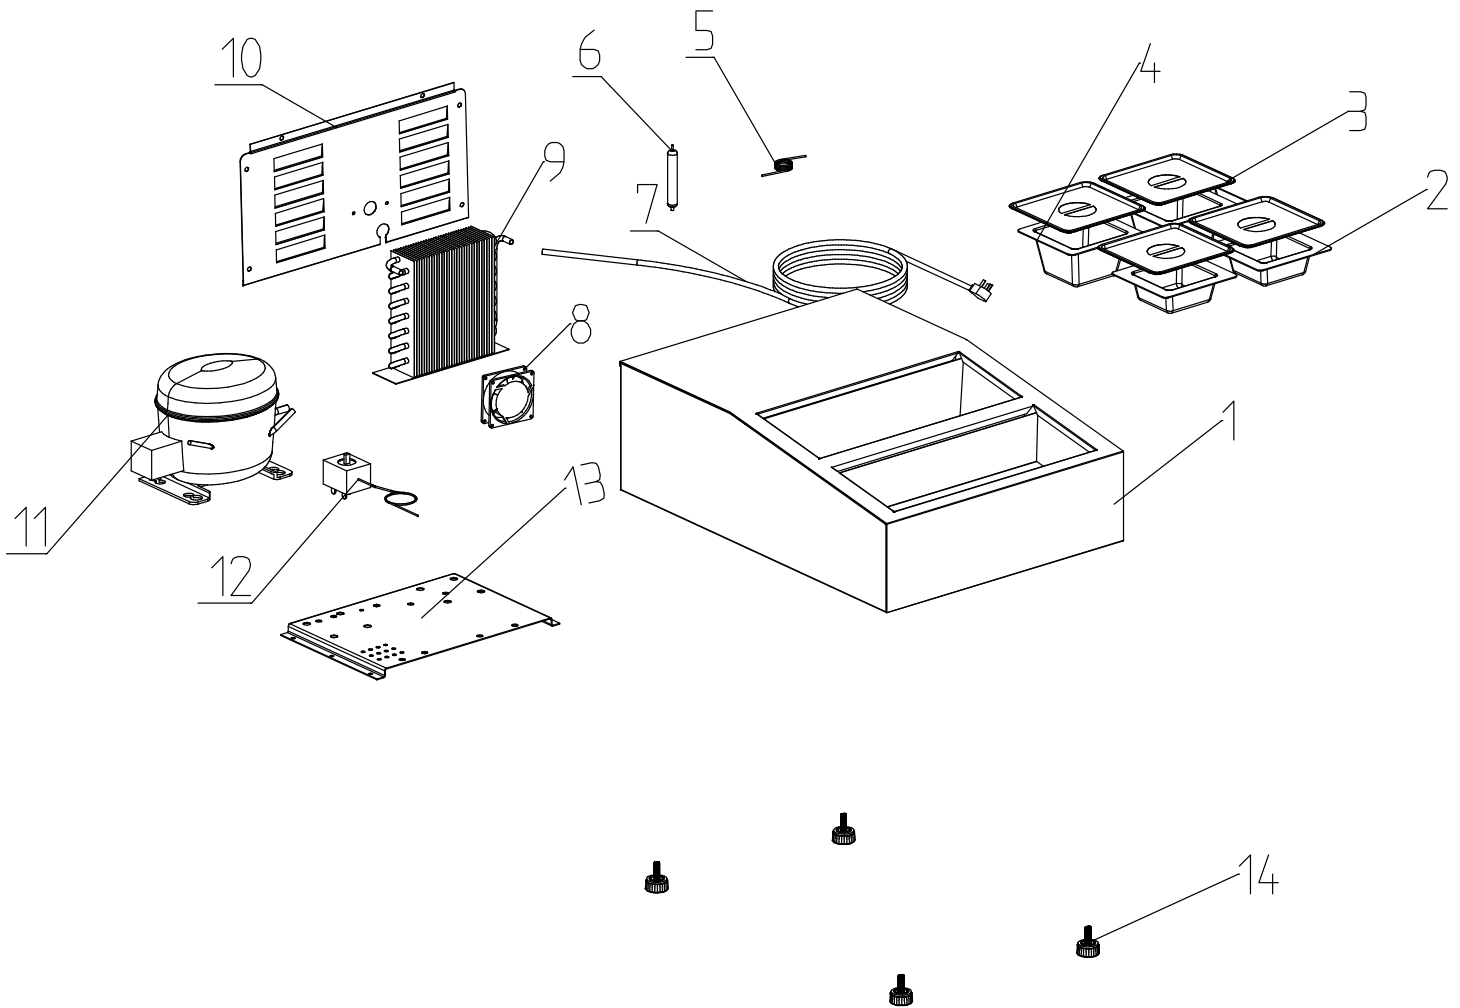

Parts Breakdown

Model **RS-CN-0004** 47861

Parts Breakdown

Model RS-CN-0004 47861

Item No.	Description	Position	Item No.	Description	Position	Item No.	Description	Position
AN797	Foamed Cabinet for 47861	1	AN802	Filter for 47861	6	AN805	Compressor for 47861	11
80048	Food Pans 1/6 Size 6" / 150mm Polycarbonated NSF for 47861	2	AD819	Power Cord for 47861	7	AN806	Thermostat for 47861	12
80015	Covers for Food Pans 1/6 Size Solid NSF for 47861	3	AD825	Condenser Fan for 47861	8	AN807	Bottom Plate for 47861	13
80040	Food Pans 1/6 Size 4" / 100mm Polycarbonated NSF for 47861	4	AN803	Condenser for 47861	9	AN808	Adjustable Foot for 47861	14
AN801	Capillary for 47861	5	AN804	Compressor Room Cover for 47861	10			