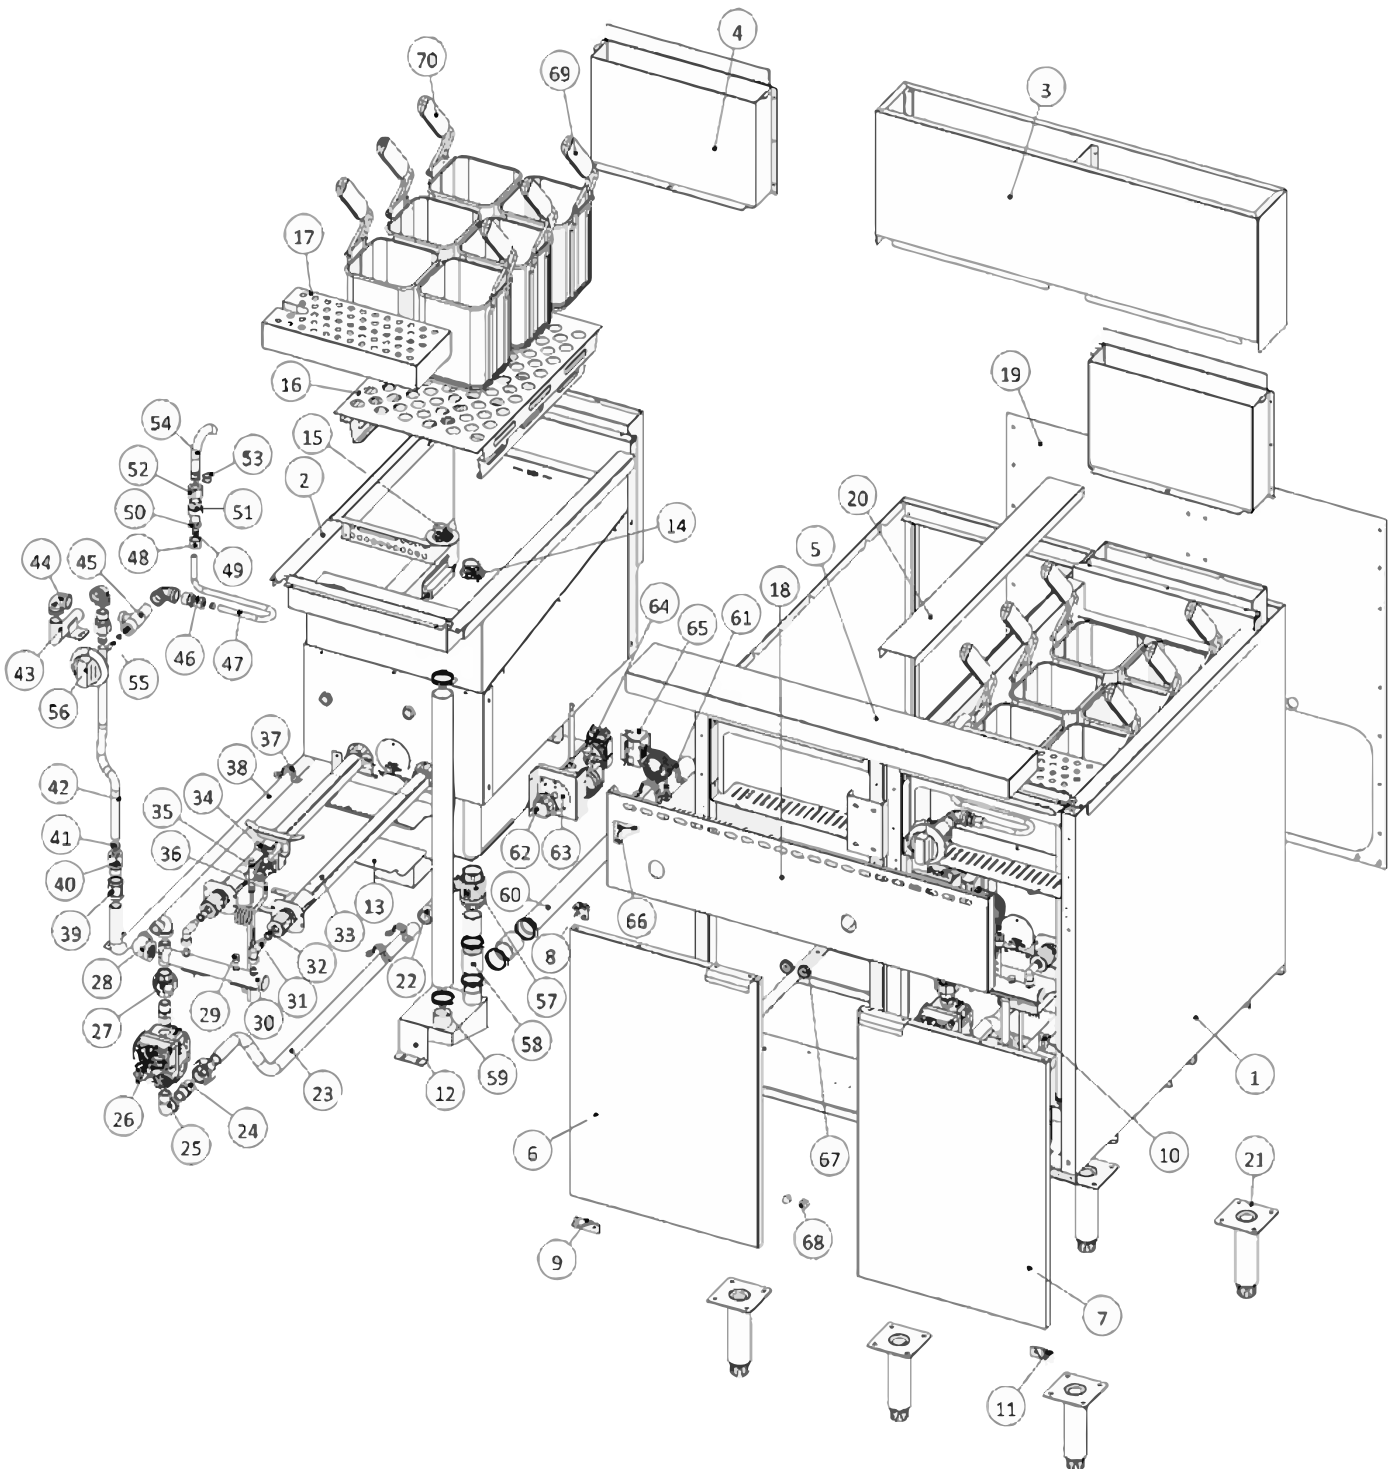

Parts Breakdown

Model **CE-CN-0022-NG** 48000

Parts Breakdown

Model CE-CN-0022-NG 48000

Item No.	Description	Position	Item No.	Description	Position	Item No.	Description	Position
AP492	Tank Assembly for 48000	2	AN718	Elbow for 48000	25	AP141	Brass Olive for 48000	49
AP493	Flue Cover for 48000	3	AN717	Combination Valve NG for 48000	26.1	AP142	Faucet Nut for 48000	50
AP114	Inner Flue for 48000	4	AN715	Union Connector for 48000	27, 29	AP143	Faucet Support for 48000	51
AP494	Front Bullnose for 48000	5	AP129	1/2 to 3/4 Street Elbow for 48000	28	AP144	Water Faucet Connecting Nut for 48000	52
AP495	Left Door for 48000	6	AP130	Gas Pipe for 48000	30	AP145	O Ring for 48000	53
AP496	Right Door for 48000	7	AP131	Nozzle Elbow for 48000	31	AP146	Water Pipe Welding Assembly for 48000	54
AP117	Top Door Hinge for 48000	8	AJ595	Oven Nozzle for 48000	32	AP147	Knob Insert Shaft for 48000	55
AP118	Bottom Door Hinge for 48000	9	AP132	Gas Burner for 48000	33	AP148	Water Knob+Knob Insert for 48000	56
AP497	Top Door Hinge for 48000	10	AN722	NG Pilot for 48000	34.1	AD733	Drain Valve for 48000	57
AP498	Bottom Door Hinge for 48000	11	AN721	Thermal Pile for 48000	35	AP150	Overflow Pipe for 48000	58
AP119	Overflow Box for 48000	12	AC316	Pilot Pipe for 48000	36	AP151	Pipe Clamp for 48000	59
AP120	Heat Deflector for 48000	13	AO146	Clamp for 48000	37	AP149	Water Outlet Pipe Connector+Drain Pipe for 48000	60
AP121	Drain Strainer Mesh for 48000	14	AP133	Water Feeding Pipe for 48000	38	AP152	Pipe Clamp for 48000	61
AP122	Overflow Strainer Mesh for 48000	15	AP134	Water Pipe Connector for 48000	39	AD722	Control Knob for 48000	62
AP499	Basket Support for 48000	16	AO142	1/2 to 15 Street Elbow for 48000	40	AP153	Bezel for 48000	63
AP124	Front Strainer Plate for 48000	17	AP135	Water Pipe Clamp for 48000	41	AN725	Thermostat for 48000	64
AP500	Front Panel for 48000	18	AO143	Corrugated Pipe for 48000	42	AP155	High Limit for 48000	65
AP501	Back Plate for 48000	19	AP136	Water Pipe Assembly for 48000	43	AP156	Water Faucet Facial Panel for 48000	66
AP502	Connector Strip for 48000	20	AP503	1/2 Street Elbow for 48000	44	AD716	Door Magnet for 48000	67
AD718	Adjustable Leg for 48000	21	AP138	Faucet for 48000	45	AD717	Door Column for 48000	68
AK289	Intake Pipe Adapter for 48000	22	AJ588	1/2-10 Pipe Connector for 48000	46	AP158	Right Hand Basket for 48000	69
AP127	Gas Feeding Pipe for 48000	23	AP139	Flexi Pipe for 48000	47	AP157	Left Hand Basket for 48000	70
AP128	1/2 Male Thread Connector for 48000	24	AP140	Fitting Nut for 48000	48			