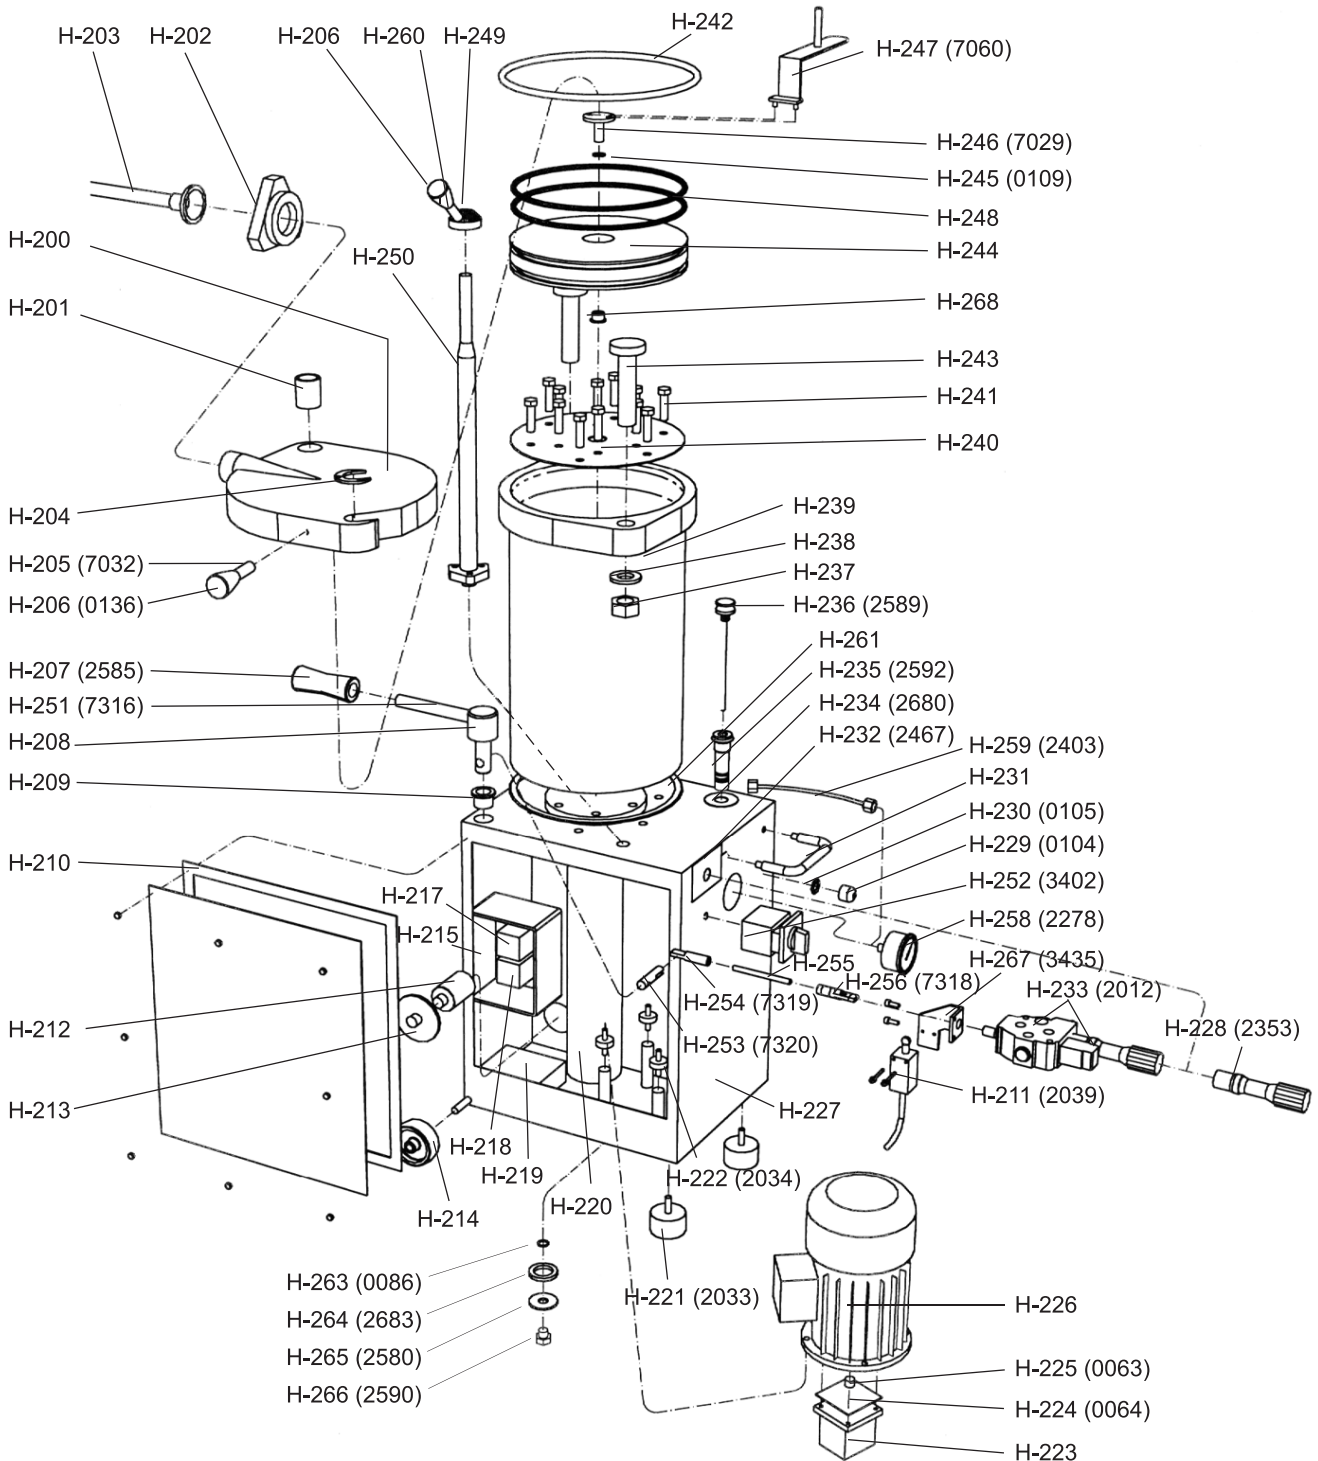

Parts Breakdown

Model SS-ES-0015-PA 13743

Parts Breakdown

Model SS-ES-0015-PA 13743

Item No.	Description	Position	Item No.	Description	Position	Item No.	Description	Position
36005	Aluminum Lid with Horseshoe without Accessories for 13743	H200	36028	Gear Pump for 13743	H223	36068	Piston Aluminum with Sleeve without O-Rings for 13743	H244
36111	White Plastic Bushing 38/20/41mm (Lid Economy) for 13743	H201	31221	Seal Vellumoid 1625-1 for 13743	H224	36064	O-Ring Int. Diam. 18.72/2.62 (Piston Lock H) for 13743	H245
36013	Bronze Bushing B11 A-30-38-40 (Aluminum Lid) for 13743	H201	31222	Motor-Pump Coupling for 13743	H225	16538	Piston Retaining Bolt-Screw Stainless Steel M14/1.5mm for 13743	H246
16542	Nozzle / Horn Retention Nut Open Model Aluminum for 13743	H202	36046	Motor 1-Phase 1/220V-60Hz-1.75HP-1 3KW-1700 Clockwise Rotation Capac.40 for 13743	H226	16543	Extracting Piston Wrench-Screw for 13743	H247
36034	Horseshoe INOX Stainless Steel Aluminum Lid only Economy for 13743	H204	76773	Machine Frame 110/60/1 for 13743	H227	16533	Transparent Piston O-Rings Int. Diam. 215/7mm for 13743	H248
36035	Horseshoe INOX Stainless Steel Aluminum Lid only P for 13743	H204	31219	External Pressure Valve Control Assembly M1670/861 Knob for 13743	H228	36061	Nut for Lid Lock Economy M20 D.55mm Stainless Steel for 13743	H249
16539	Lid Opening Lever NH with Knob Green for 13743	H205	36030	Grommet S-TEC 5308119 Grey PG11 Polyamide IP68 (H/MIX) for 13743	H229	36098	Side Bar Meat Barrel for 13743	H250
16517	Knob PM LISO Green M10 Cod. 470743102 for 13743	H206	36044	Metal Grommet Nut PG11 (H/MIX) for 13743	H230	19237	Horizontal Knee Lever Shaft/Bar Stainless Steel without Green Rubber Sleeve (NH) for 13743	H251
19238	Green Rubber Sleeve for Knee Lever for 13743	H207	36031	Handle Green M8 Cod. 470514302 (H Mixer Head) 12/01 for 13743	H231	36100	Switch 3-Phase 20A 0-1 A 90° (from 11/01) for 13743	H252
16549	Vertical Shaft Knee Lever from 02/00 89mm Horizontal M for 13743	H208	36074	Plate Pressure Control Panel H Lexan Green for 13743	H232	16548	Internal Fork Knee Lever Stainless Steel for 13743	H253
16550	Vertical Shaft Knee Lever from 02/00 Long 97mm for 13743	H208	16522	Hydraulic Control 102N1SA221-TA4 with Pressure Knob from 1997 for 13743	H233	16547	Internal Fork Knee Lever Activator Stainless Steel for 13743	H254
16551	Bronze Bushing B11 B-25-32-25/40-4 with Collar (Knee Lever) for 13743	H209	36022	Circular Sticker D.70mm Aceite/Oil Filling Cap NH Lexan for 13743	H234	36101	Threaded Galvanized Rod Fitted M8mm Knee Lever 90mm for 13743	H255
19239	Bronze Bushing B11 B-25-32-30/40-4 with Collar (Knee Lever) for 13743	H209	16527	Green Plastic Tube Filling Hole to Oil Reservoir no Cap no Dip-Stick for 13743	H235	19415	Internal Fork Hydraulic Control Activator Stainless Steel for 13743	H256
36093	Seal for Access Panel 377/427mm Green Rubber for 13743	H210	16526	Oil Filling Cap Green Plastic with Dip-Stick for 13743	H236	16525	Pressure Gauge D.63 Ref. MGS10/3/B 0-160 Bar Thread 1-4 for 13743	H258
16524	Micro Position Detector Compi Metal Wheel (H/MIX/1997) for 13743	H211	36080	Stainless Steel Hexagonal Nut M22 DIN934 (Clamp) for 13743	H237	36036	Hose for Pressure Gauge 1/4 Length 260mm for 13743	H259
16523	Oil Inlet Filter 2FA5R125N to 5L/M Thread 3/8 (New 1/1999) for 13743	H212	36107	Washer Stainless Steel Straight D.23-M22 DIN125 (Flange) for 13743	H238	36043	Lid Nut Locking Lever H Economy without Knob Green M10-M12 for 13743	H260
23808	Circular Lid for Barrel Oil Filter without O-Ring without Filter Bichromat for 13743	H213	36023	Fixed Meat Barrel CE97 for 13743	H239	36018	Circular Seal for Barrel Bottom D.Ext 240mm Green Rubber for 13743	H261
31200	Wheel D.80mm (Small/Medium H/ MIX/1998) Green Nylon for 13743	H214	36075	Removable Meat Barrel for 13743	H239	36106	Washer Metaloplastic Hydraulic 3/8 for 13743	H263
36042	Isolating Box Legrand 100/100/55mm Code 92138 for 13743	H215	36008	Barrel Disk D.233/1mm Stainless Steel for 13743	H240	23809	Washer Straight Black Rubber D.50/D.34/4 (Oil Drain Cap NH) for 13743	H264
79579	Contact, LS MC-22B AC 110V/60&50Hz 1A1B Exp A.C. 22 Amp for 13743	H217	36032	Hood Clamp Hydraulic Cylinder D.149/1mm Stainless Steel for 13743	H240	23810	Washer Stainless Steel Straight Special M16 DIN9021 D.17/D.50/3 Oil Drain Cap NH for 13743	H265
39059	Air Extraction Fan 220V 1Ph for 13743	H219	31223	Stainless Steel Hexagonal Screw M12/50 DIN933 (Barrel NMIX150/200/275) for 13743	H241	36062	Oil Drain Cap Metal ATME Thread 3/8 BSP Bichromated for 13743	H266
36038	Hydraulic Cylinder DE0320650342G01 for 13743	H220	16530	Lid Seals Silicone Green Ext. Diam. 261mm for 13743	H242	36037	Hydraulic Control Micro Switch Holder from 02/02 for 13743	H267
27879	Rubber Cylindrical Foot TS-60-49 Green for 13743	H221	36067	Green Lid Seals Rectangular Econ Remov Barrel Ext.D.261 for 13743	H242	21584	Ring Threaded M16/2mm Stainless Steel Piston Aluminum for 13743	H268
19253	Rubber Cylindrical Foot T-30-10 Black (Antivibration for Motor NH) for 13743	H222	36077	Stainless Steel Bolt M22 Aluminum Lid for 13743	H243			