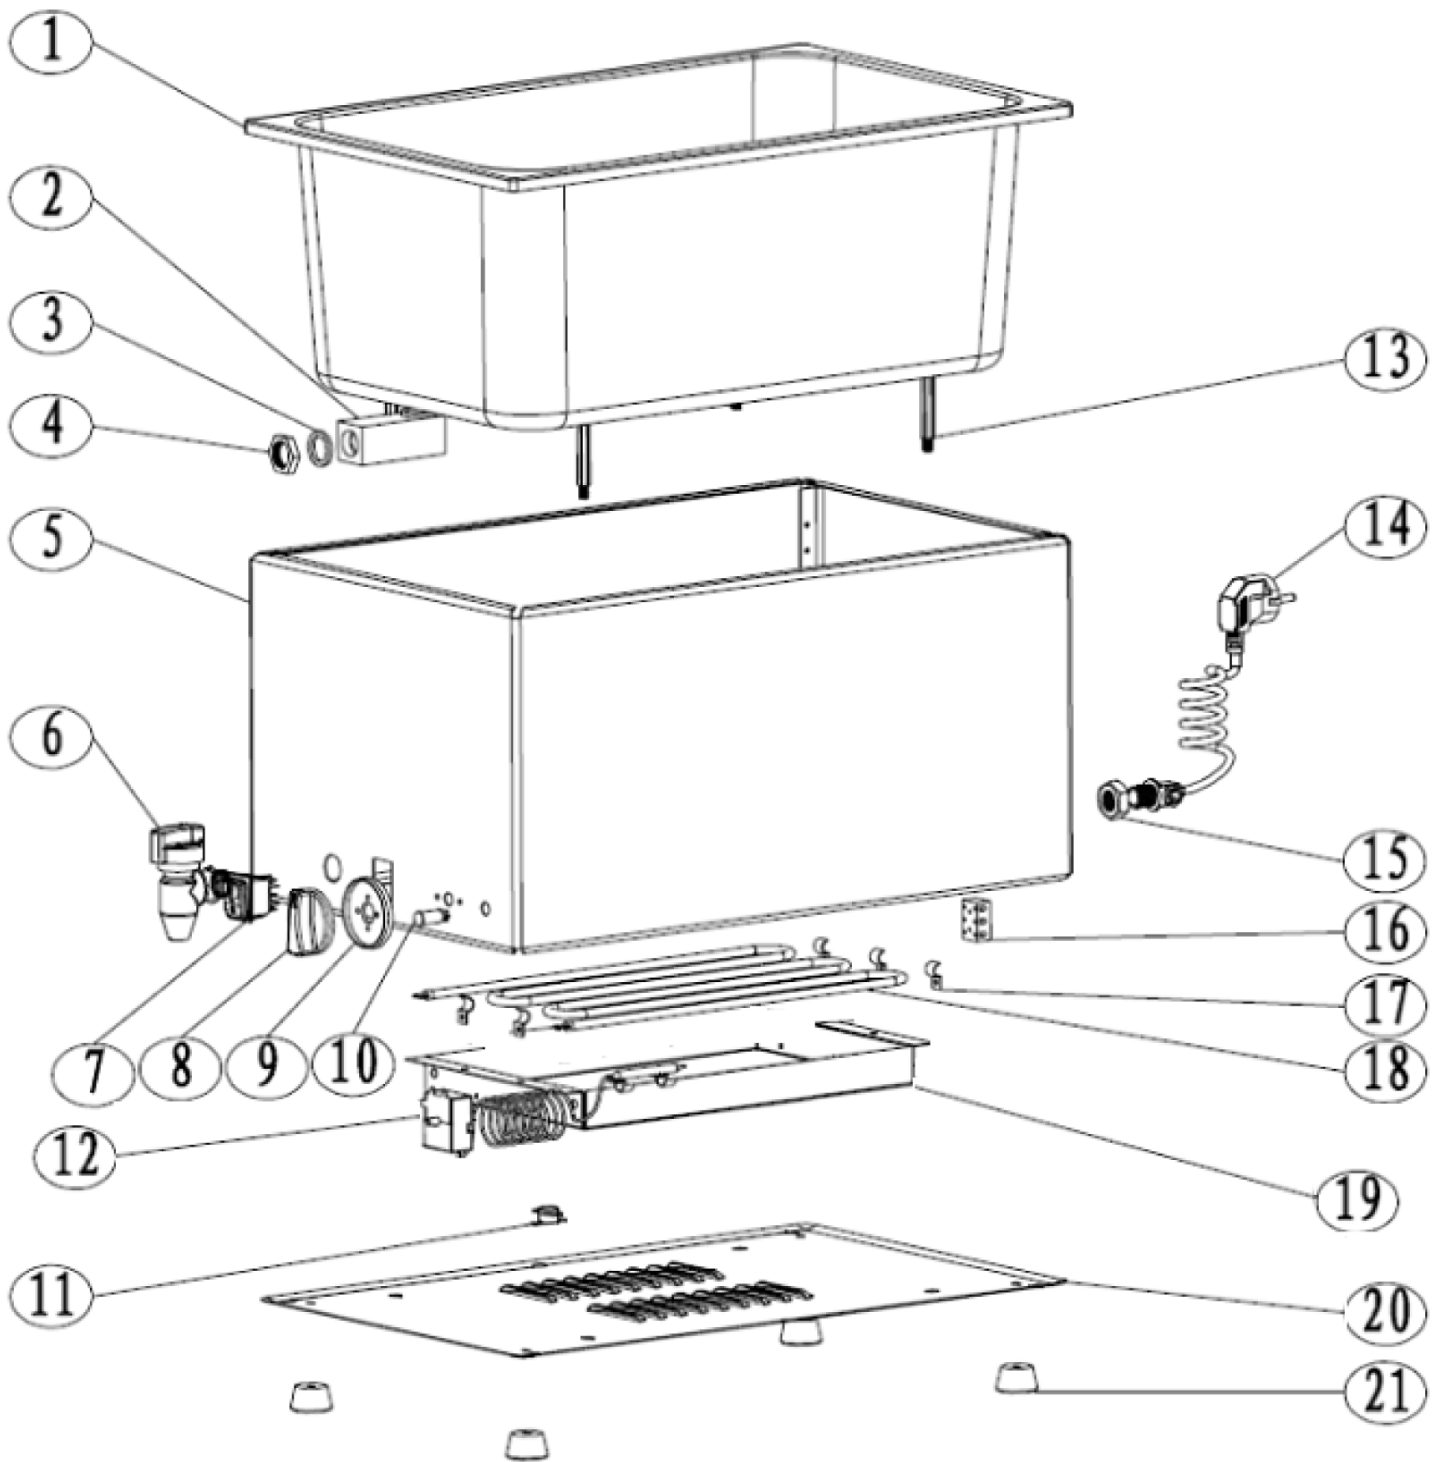

Parts Breakdown

Model FW-CN-0023 19076

Parts Breakdown

Model FW-CN-0023 19076

Item No.	Description	Position	Item No.	Description	Position	Item No.	Description	Position
21240	Water Sink for 19076	1	23789	Thermostat Knob for 19076	8	21236	Line Clamp for 19076	15
76111	Water Pipe for 19076	2	76118	Stainless Steel Gasket for 19076	9	76125	Seat for Wire for 19076	16
76112	Sealing Ring for 19076	3	21243	Indicator Light for 19076	10	76126	Fixing Part for 19076	17
76113	Nut for Water Pipe for 19076	4	21246	Thermal On-Off for 19076	11	21239	Heating Element for 19076	18
21241	Frame for 19076	5	21245	Thermostat for 19076	12	21242	Heating Element Tray for 19076	19
21247	Water Tap for 19076	6	76122	Bolt for 19076	13	21249	Bottom Board for 19076	20
24150	Power Switch for 19076	7	21235	Plug for 19076	14	21248	Rubber Feet for 19076	21