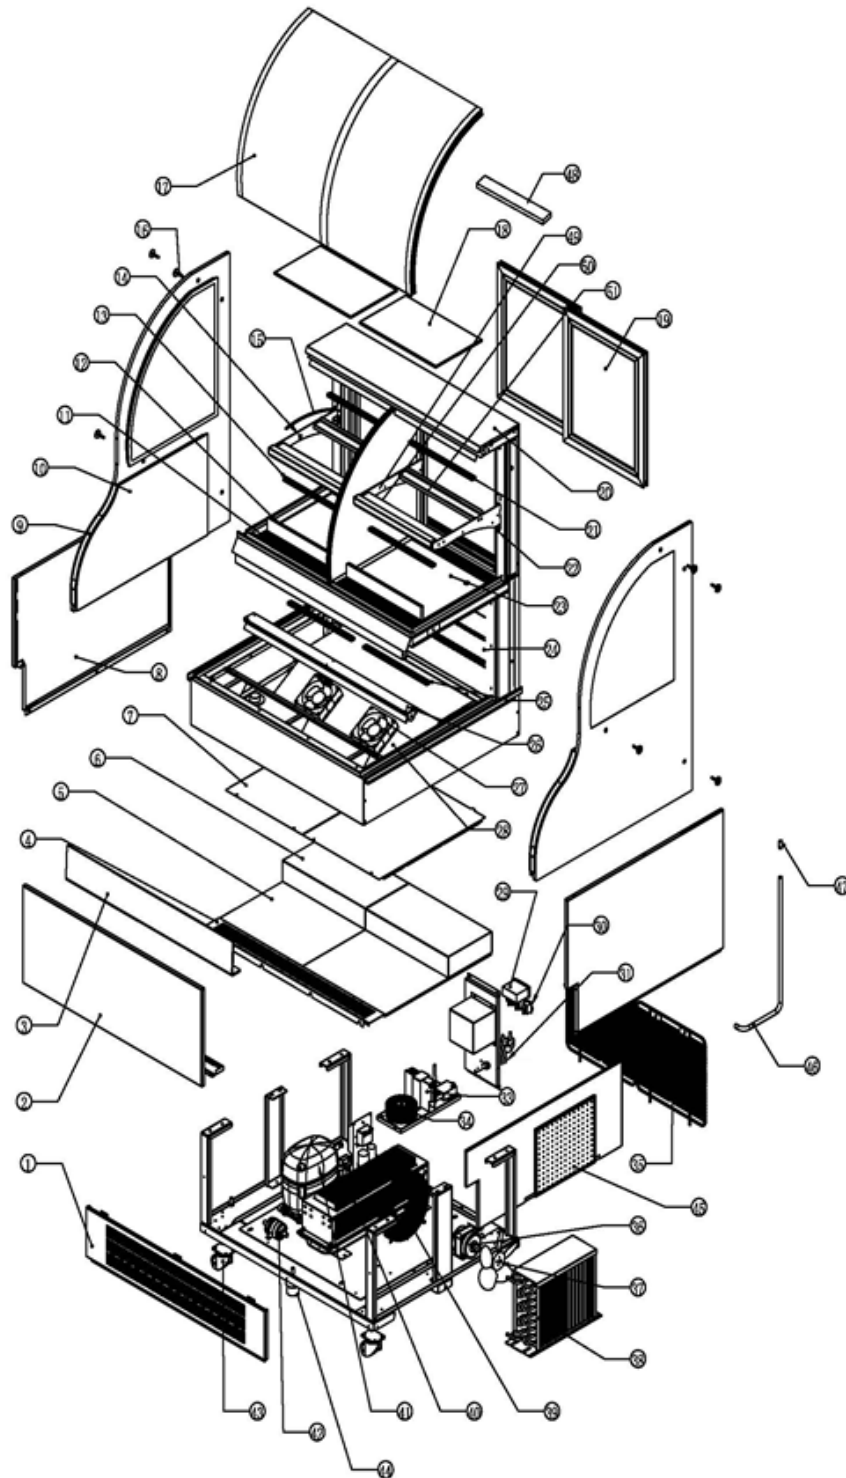

Parts Breakdown

Model RE-CN-0354 43549

Parts Breakdown

Model RE-CN-0354 43549

Item No.	Description	Position	Item No.	Description	Position	Item No.	Description	Position
AG711	Bottom Front Panel for 43549	1	AG731	Front Curved Glass for 43549	17	AG749	Back Grill for 43549	35
AG712	Bottom Front Upper Panel for 43549	2	AG732	Shelf Glass for 43549	18	AG750	Condenser Motor for 43549	36
AG713	Windshield Plate of Open Area for 43549	3	AG733	Hollow Glass Sliding Door for 43549	19	AG751	Blade of Condenser for 43549	37
AG714	Air-Return Plate for 43549	4	AG734	Top Panel for 43549	20	AG752	Condenser for 43549	38
AG715	Bottom Glass of Open Area for 43549	5	AG735	Top LED Light for 43549	21	AG753	Net Cover of Condenser for 43549	39
AG717	Stainless Steel Step for 43549	6	AG736	O Type Protective Ring for 43549	22	AB396	Wicking Pad for 43549	40
AG718	Bottom Electrical Sealing Plate for 43549	7	AG737	Bottom Glass of Closed Area for 43549	23	AG755	Compressor for 43549	41
AG719	Left and Right Side Panel for 43549	8	AG739	Rear Airout Panel for 43549	24	AG756	Dry Filter for 43549	42
AG721	Left Side Glass for 43549	9, 10	AG740	LED Light of Open Area for 43549	25	AG757	Caster for 43549	43
AG722	Right Side Glass for 43549	9, 10	AG741	Night Curtain for 43549	26	AG758	Stop Feet for 43549	44
AG723	Perforated Baffle for 43549	11	AG742	Evaporator Motor for 43549	27	AG759	Filter of Condenser for 43549	45
AG724	Windshield Plate of Closed Area for 43549	12	AG743	Evaporator for 43549	28	AG760	Overflow Pipe for 43549	46
AG725	LED Light Under Shelf for 43549	13	AG744	Temperature Controller for 43549	29	AG761	Pagoda Type Hose Joint for 43549	47
AG726	R Type Clamp for 43549	14	AI747	Sensor with Wire for 43549	29	AG762	Solid Baffle for 43549	48
AG727	Protective Ring for 43549	15	AG745	Switch for 43549	30	AG763	Shelf Supporter for 43549	49
AG728	Mirror Screw for 43549	16	AG746	Power Cord for 43549	31	AG764	Front Shelf Holder for 43549	50
AG729	Mirror Screw for 43549	16	AG747	Power Adapter for 43549	33	AG765	Back Shelf Holder for 43549	51
AG730	Mirror Screw for 43549	16	AG748	Ring Transformer for 43549	34	AO296	Drain Joint for 43549	