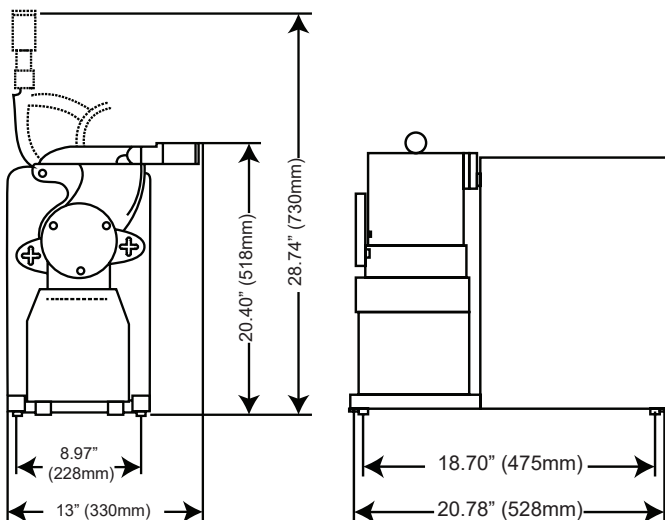

Technical Drawings and Dimensions

Technical Specification

Item	19921
Model	GR-IT-1491-B
Brake Motor	Yes
Grater RPM	1400
Power	1490 W / 2 hp
Electrical	240V / 60Hz / 1Ph
Mouth Dimensions	3.75" x 7.5 (95 x 190 mm)
Net Weight	74 lb. (33.56 kg.)
Net Dimensions (WDH)	20.78" x 13" x 20.5" (528 x 330 x 518 mm)
Gross Weight	86 lb. (39 kg.)
Gross Dimensions (WDH)	30" x 26" x 24" (762 x 660 x 609 mm)
Plug Type	NEMA 6 - 15P