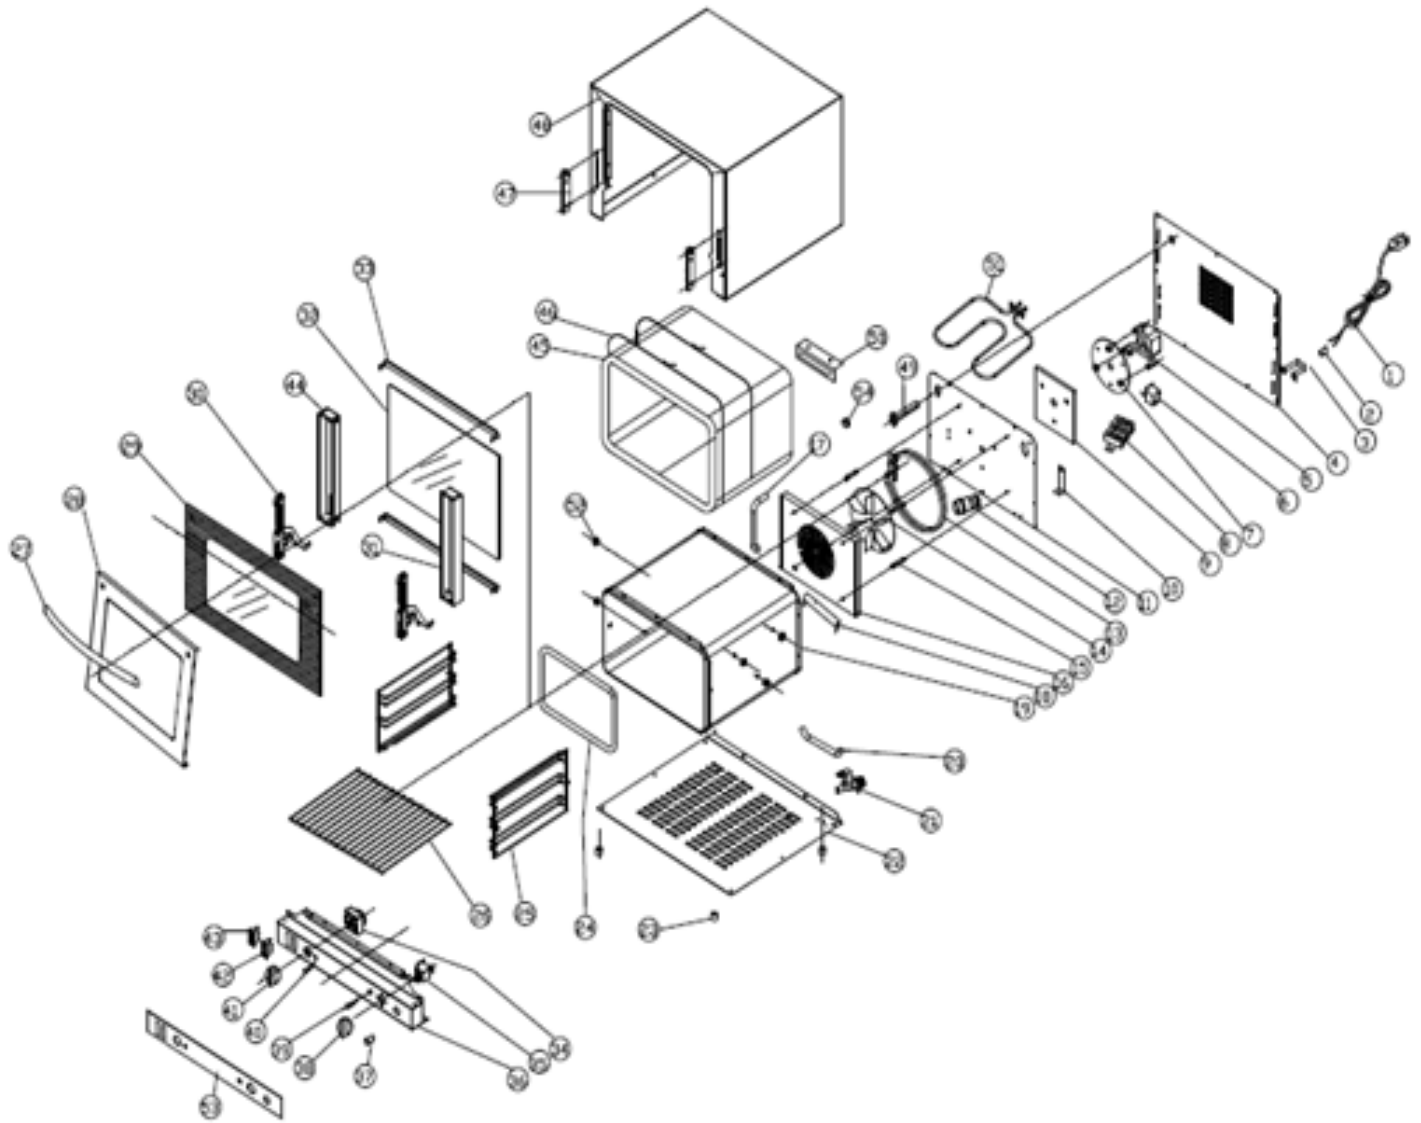

Parts Breakdown

Model CE-CN-0066-G 44519

Parts Breakdown

Model CE-CN-0066-G 44519

Item No.	Description	Position	Item No.	Description	Position	Item No.	Description	Position
AC819	Power Cord for 44519	1	AC838	Water Pipe for 44519	20	AC855	Heating Light for 44519	39
AC820	Wire Buckle for 44519	2	AC839	Solenoid Valve for 44519	21	AC856	Power Light for 44519	40
AC821	Space Holder for 44519	3	AC840	Bottom Plate for 44519	22	AC857	Timer Knob for 44519	41
AC822	Rear Board for 44519	4	AC841	Foot for 44519	23	AC858	Switch for Grill and Convection Function for 44519	42
AC823	Fan Motor for 44519	5	AC842	Door Seal for 44519	24	AC859	Switch Bottom for 44519	43
AC824	Temperature Limiter for 44519	6	AC843	Tray Grid for 44519	25	AC860	Left Door Frame for 44519	44
AC825	Motor Base for 44519	7	AC844	Backing Tray for 44519	26	AC861	Insulation for 44519	45
AC826	Terminal for 44519	8	AC845	Handle for 44519	27	AC862	Insulation Wire for 44519	46
AC827	Motor Insulation for 44519	9	AC846	Front Door Frame for 44519	28	AC863	Hinge Assembly for 44519	47
AC828	Connection Plate for 44519	10	AC847	Outer Glass for 44519	29	AC864	Shell for 44519	48
AC829	Middle Board for 44519	11	AC848	Hinge Assembly for 44519	30	AC865	Exhaust Pipe for 44519	49
AC830	Internal Light for 44519	12	AC849	Right Door Frame for 44519	31	AC866	Upper Heating Element Fixture for 44519	50
AC831	Heating Element for 44519	13	63930	Complete Door for 44519	32	AC867	Upper Heating Element for 44519	51
AC832	Fan Blade for 44519	14	63903	Glass Fiber Insulation for 44519	33	AC868	Grid Screw for 44519	52
AC833	Connection Pole for 44519	15	AC850	Timer for 44519	34	AC869	Control Panel for 44519	53
AC834	Wind Plate for 44519	16	AC851	Thermostat for 44519	35	AC870	Water Pipe Fixture for 44519	54
AC835	Moisture Spray Pipe for 44519	17	AC852	Control Box for 44519	36	AC871	Sheet Pan for 44519	55
AC836	Sensor Fixture for 44519	18	AC853	Humidity Control Switch for 44519	37	AI004	Light Cover for 44519	
AC837	Interior for 44519	19	AC854	Thermostat Knob for 44519	38			