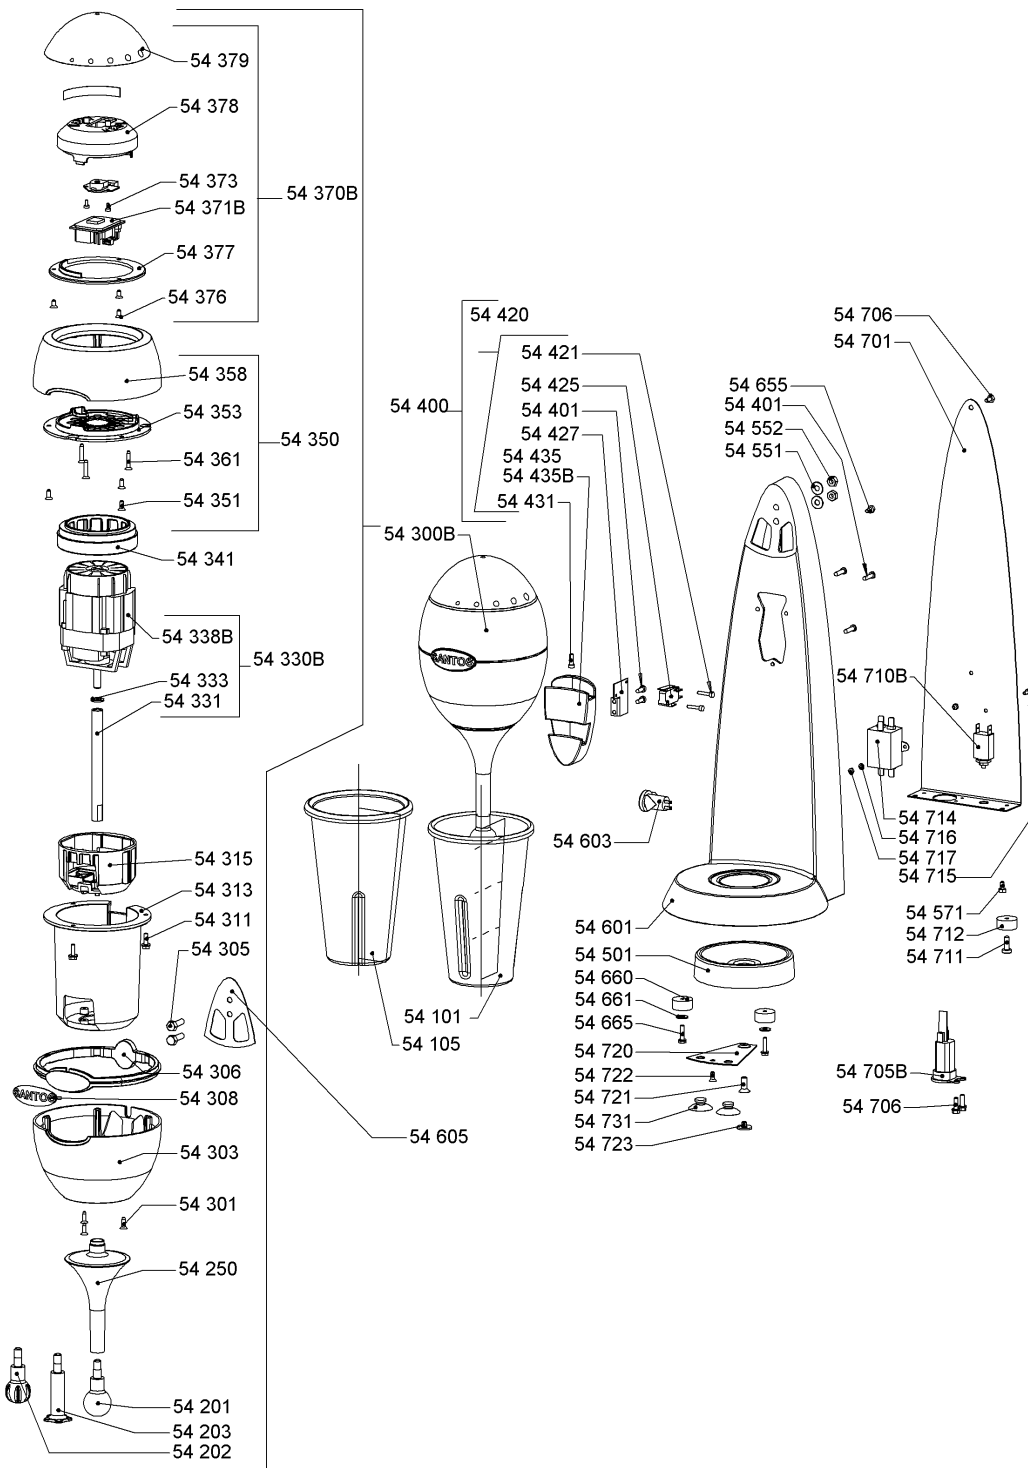

Parts Breakdown

Model Santos 54 44634

Parts Breakdown

Model Santos 54 44634

Item No.	Description	Position	Item No.	Description	Position	Item No.	Description	Position
40882	Stainless Steel Bowl for 44634	54101	69903	Chromed Upper Body for 44634	54358	69925	Base Seal for 44634	54605
40883	Polycarbonate Bowl for 44634	54105	69904	Screw FX 4x20 Auto for 44634	54361	69926	Screw H 4x8 ZN for 44634	54655
40884	Spherical Agitator (Tool) for 44634	54201	69905	Board + Button Assembly 110V for 44634	54370B	69927	Rubber Foot 22x10 for 44634	54660
40885	Soft Agitator (Tool) for 44634	54202	69906	Electronic Board 110V for 44634	54371B	69928	Washer 7x20 for 44634	54661
40886	Winged Agitator (Tool) for 44634	54203	69907	Screw CXS 3x6 ZN for 44634	54373	69929	Screw H 4x16 ZN for 44634	54665
63975	Deflector for 44634	54250	69908	Screw FX 4x8 Auto for 44634	54376	69930	Rear Sheet for 44634	54701
69887	Complete Motor 110V for 44634	54300B	69909	Button Washer for 44634	54377	69931	Power Cord with USA Plug for 44634	54705B
69888	Screw FX 4x12 Auto for 44634	54301	69910	Potentiometer Sustainer for 44634	54378	69932	Screw H 4.2x12.7 Auto for 44634	54706
AN204	Chromed Lower Body for 44634	54303	69911	Speed Button for 44634	54379	69933	Protector Switch 1.5A 110V for 44634	54710B
69890	Screw H M6x20 ZN for 44634	54305	69912	Bowl Sustainer Assembly for 44634	54400	69934	Screw H 4.8x16 ZN for 44634	54711
69891	Body Seal for 44634	54306	69913	Screw CBX 4x16 Auto for 44634	54401	69935	Rubber Foot 22x10 for 44634	54712
69892	Screw H 4x12 ZN for 44634	54311	69914	Safety Switch Assembly for 44634	54420	69936	Interference Filter (220V) for 44634	54714
69893	Intermediate Motor Sustainer for 44634	54313	69915	Screw CZ 3x12 ZN Auto for 44634	54421	69937	Screw CB M3x8 ZN for 44634	54715
69894	Lower Motor Sustainer for 44634	54315	69916	Safety Switch for 44634	54425	69938	Washer AZ 3 ZN for 44634	54716
69895	Motor + Axle Assembly 110V for 44634	54330B	69917	Safety Switch Plate for 44634	54427	69939	Nut H M3 ZN for 44634	54717
69896	Motor Axle for 44634	54331	69918	Bowl Detection Finger for 44634	54431	69940	Front Sheet for 44634	54720
69897	Motor Axle Washer for 44634	54333	69919	Bowl Sustainer UL-USA for 44634	54435B	69941	Screw M6x16 for 44634	54721
69898	Motor 100-120V 50/60 Hz for 44634	54338B	69920	Stabilizer for 44634	54501	69942	Screw FX M4x10 ZN for 44634	54722
69899	Upper Motor Sustainer for 44634	54341	69921	Washer 7x20 for 44634	54551	69943	Screw Cap for 44634	54723
69900	Upper Body Assembly for 44634	54350	69922	Nut H M6 ZN for 44634	54552	69944	Sucker Foot 25mm White for 44634	54731
69901	Screw TF 4x10 ZN for 44634	54351	69923	Screw H 4x8 ZN for 44634	54571			
69902	Ventilation Grid for 44634	54353	69924	Base Column Painted Black for 44634	54601			