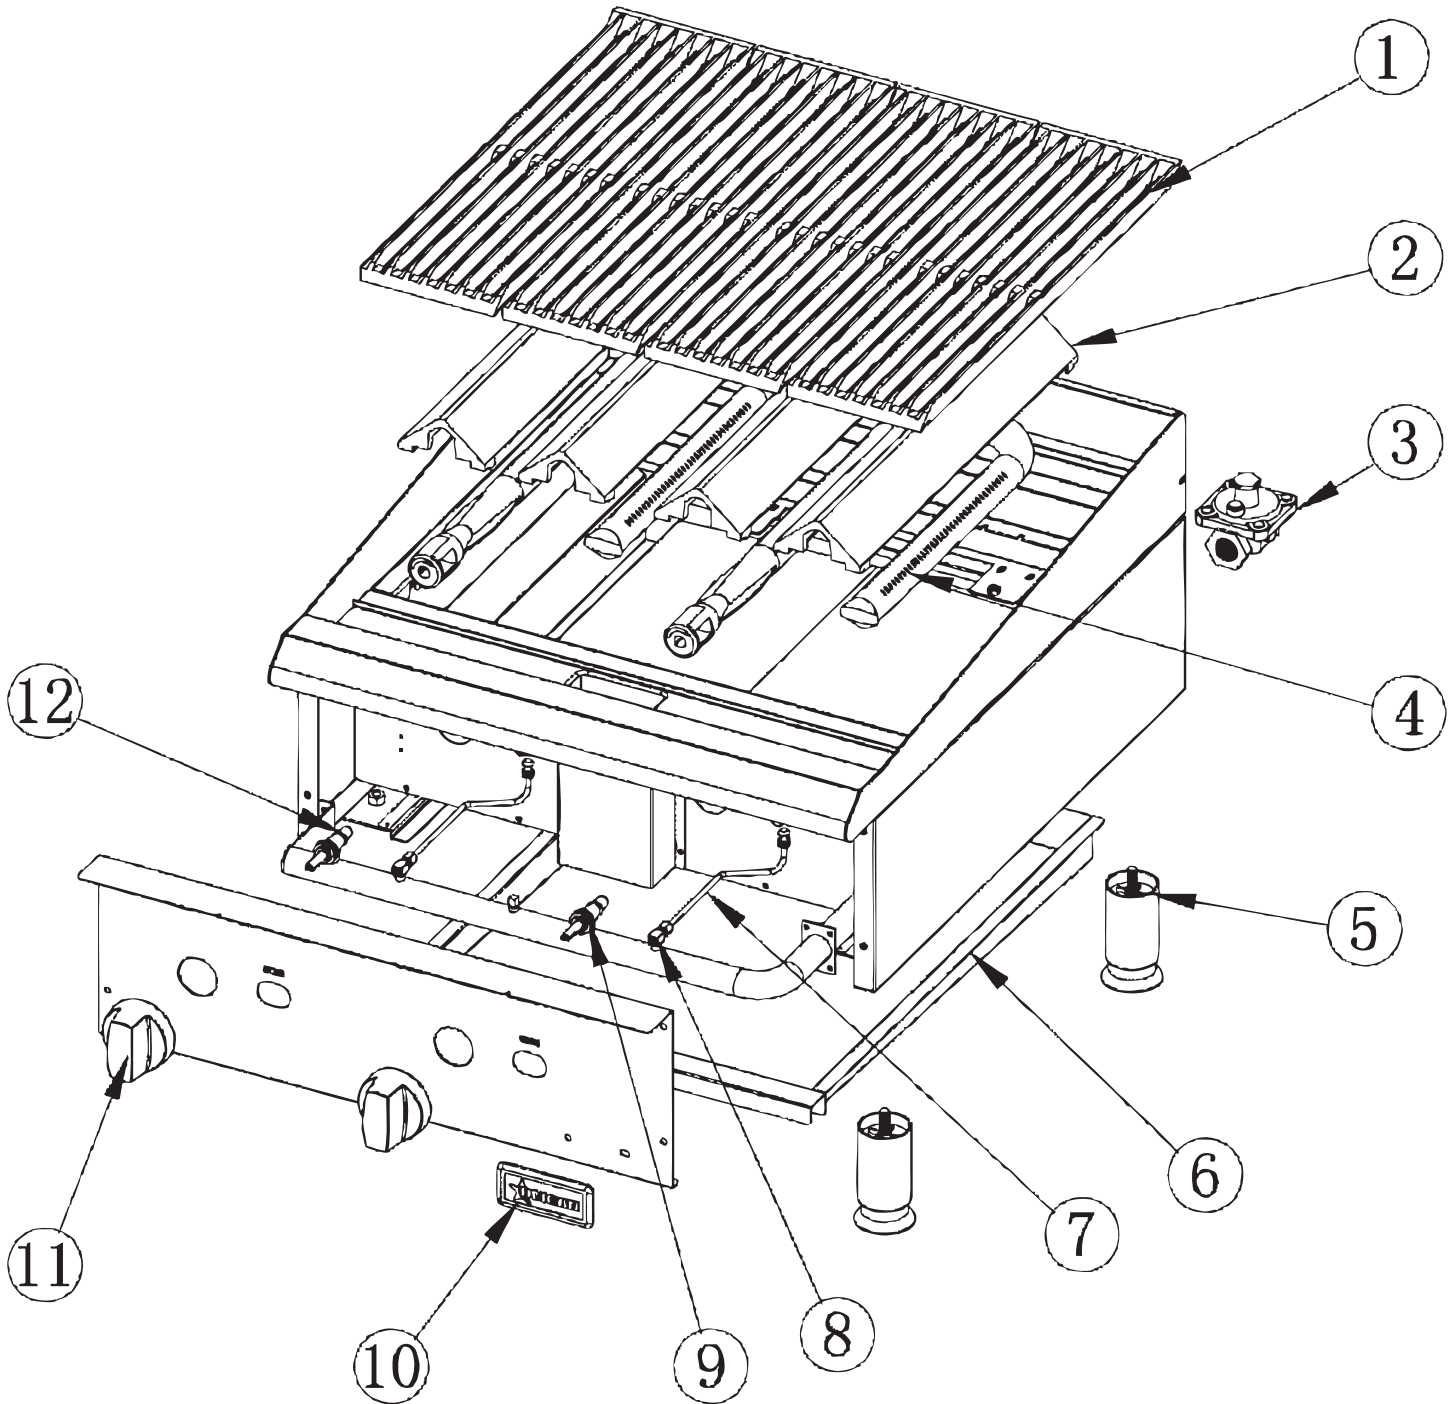

Parts Breakdown

Model CE-CN-CBR15 43736

Parts Breakdown

Model CE-CN-CBR15 43736

Item No.	Description	Position	Item No.	Description	Position	Item No.	Description	Position
72417	Cooking Grill 3" for 43736	1	72410	Foot for 43736	5	43313	Name Badge for Omcan for 43736	10
72418	Cooking Grill 6" for 43736	1	72423	Tray for 43736	6	43489	Red Dial for Manual Control for 43736	11
72419	Tent Radiant for 43736	2	73088	Pilot Pipe for 43736	7	73091	Orifice 36 # NAT for 43736	12
72407	Regulator for 43736	3	73089	Pilot Valve for 43736	8	42964	Conversion Kits for 43736	14
73092	Burner for 43736	4	73090	Valve for 43736	9			