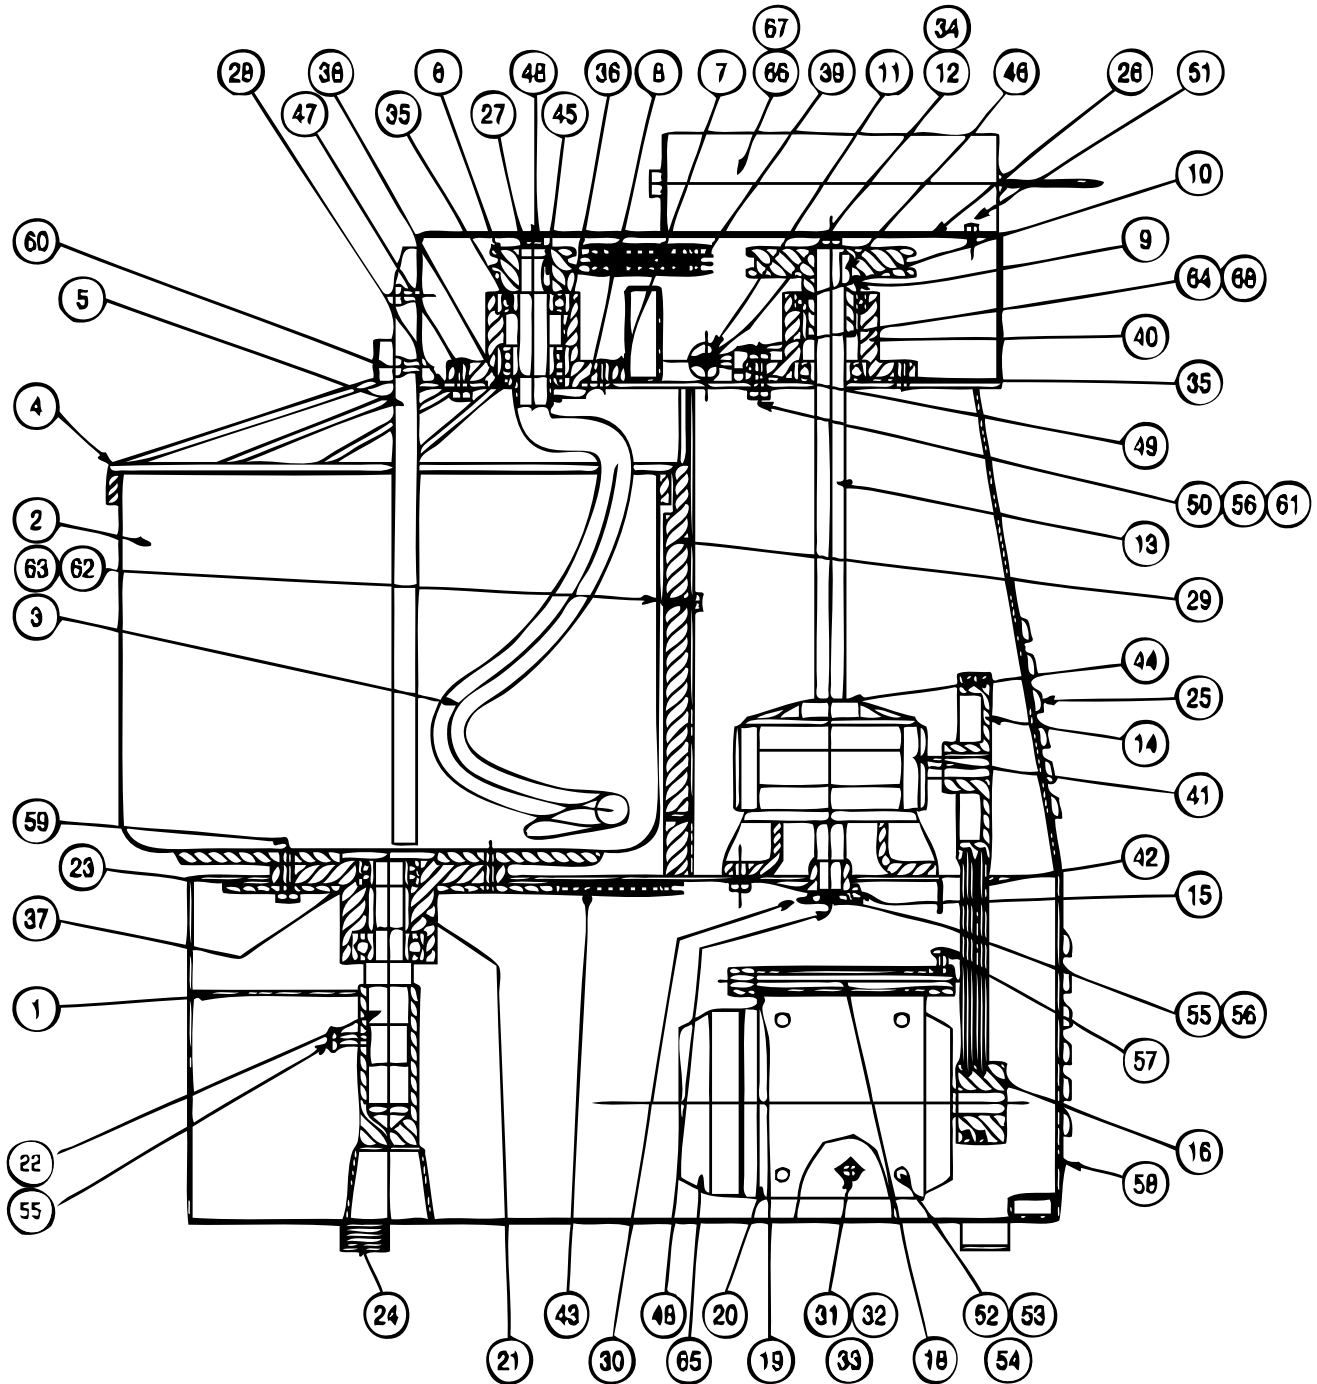

# PARTS BREAKDOWN

ITEM	MODEL
13167	MX-IT-0030