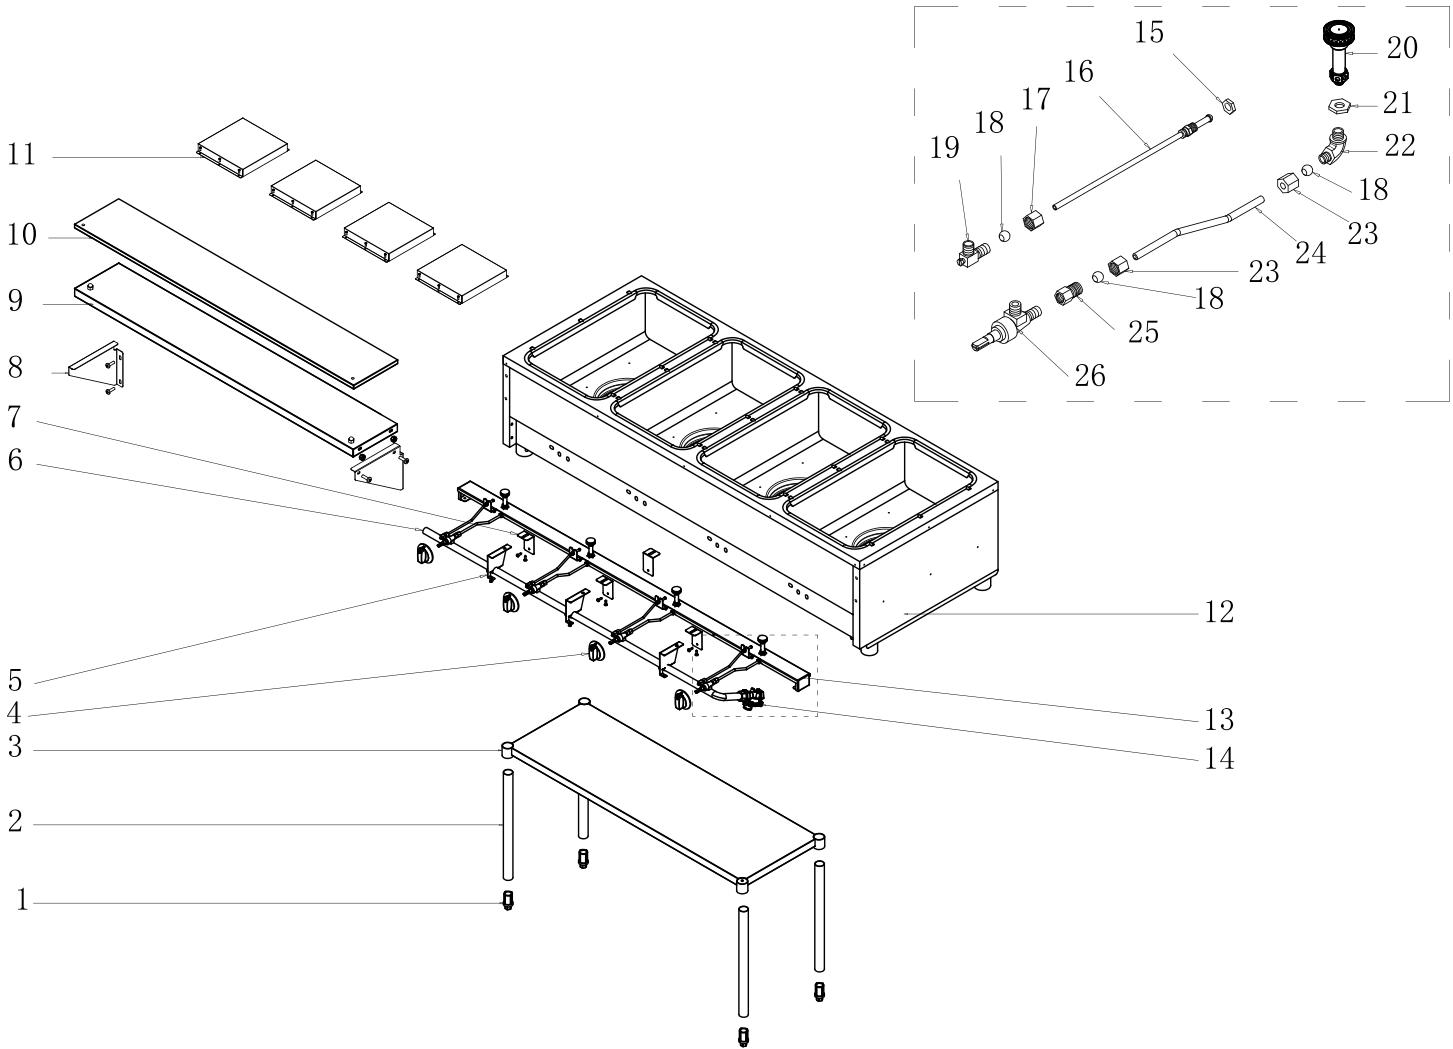

Parts Breakdown

Model FW-CN-0004-NG 47344

Parts Breakdown

Model FW-CN-0004-NG 47344

Item No.	Description	Position	Item No.	Description	Position	Item No.	Description	Position
AI675	Feet for 47344	1	AI713	Poly Cutting Board for 47344	10	AI693	Elbow Pipe for 47344	19
AI676	Leg Pipe for 47344	2	AI714	Cover for 47344	11	AI694	Jet Burner for 47344	20
AI710	Under Shelf for 47344	3	AI715	Body for 47344	12	AI695	Lock Nut for 47344	21
AI678	Knob for 47344	4	AI716	Long Support Frame for 47344	13	AI696	Elbow Pipe for 47344	22
AI679	Support Frame for 47344	5	AI688	Regulator (NG) for 47344	14	AI697	Lock Nut for 47344	23
AI711	Gas Pipe for 47344	6	AI689	Lock Nut for 47344	15	AI718	Burner Gas Pipe for 47344	24
AI681	Support Frame for 47344	7	AI717	Pilot Burner for 47344	16	AI699	Lock Nut (NG) for 47344	25
AI682	Bracket for 47344	8	AI691	Lock Nut for 47344	17	AI700	Gas Valve for 47344	26
AI712	Shelf for Cutting Board for 47344	9	AI692	Circle Hoop for 47344	18			