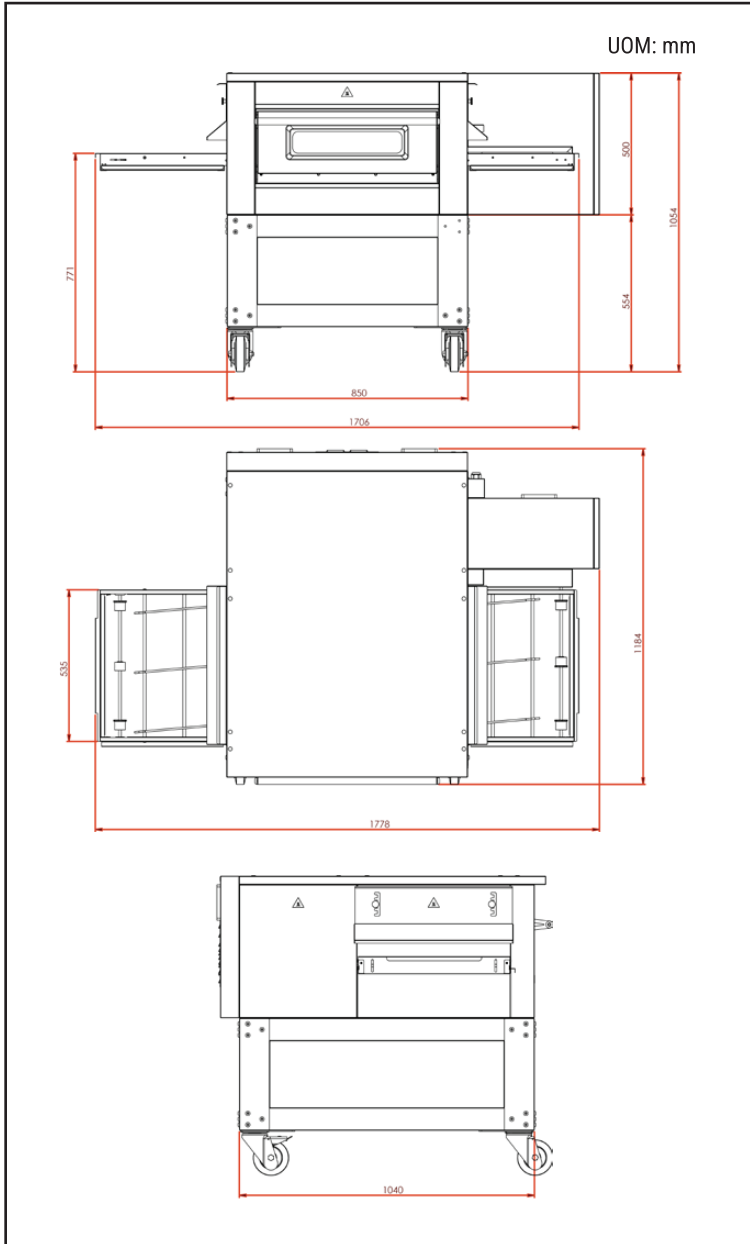

**Technical Drawing (with stand)**

**Technical Specification**

Item	46725
Model	CE-IT-0500
Output Per Hour	40 / with 13" (330.2 mm) dia.
Max. Settable Temperature on Top and Bottom	350 °C (662 °F)
Max. Operating Ambient Temperature	0 – 40 °C (0 – 104 °F)
Maximum Humidity	95%
Power	14.2kW
Amps	39 A
Electrical	230V / 60Hz / 3Ph
Chamber Dimensions	19.6" x 29.5" x 3" (500 x 750 x 100 mm)
Conveyor Belt Dimensions	62.9" x 19.6" (1600 x 500 mm)
Net Weight	343.9 lb. (156 kg.)
Net Dimensions (WDH)	66.9" x 46" x 19.7" (1700 x 1177 x 500 mm)
Dimension With Stand (WDH)	70" x 46.6" x 41.4" (1778 x 1184 x 1051 mm)
Gross Weight	589 lb. (267 kg.)
Gross Dimensions (WDH)	81" x 57" x 30" (2050 x 1450 x 760 mm)
Power Cord	4n x 6 mm <sup>2</sup> (Cordless)
Plug Type	Bare Wire