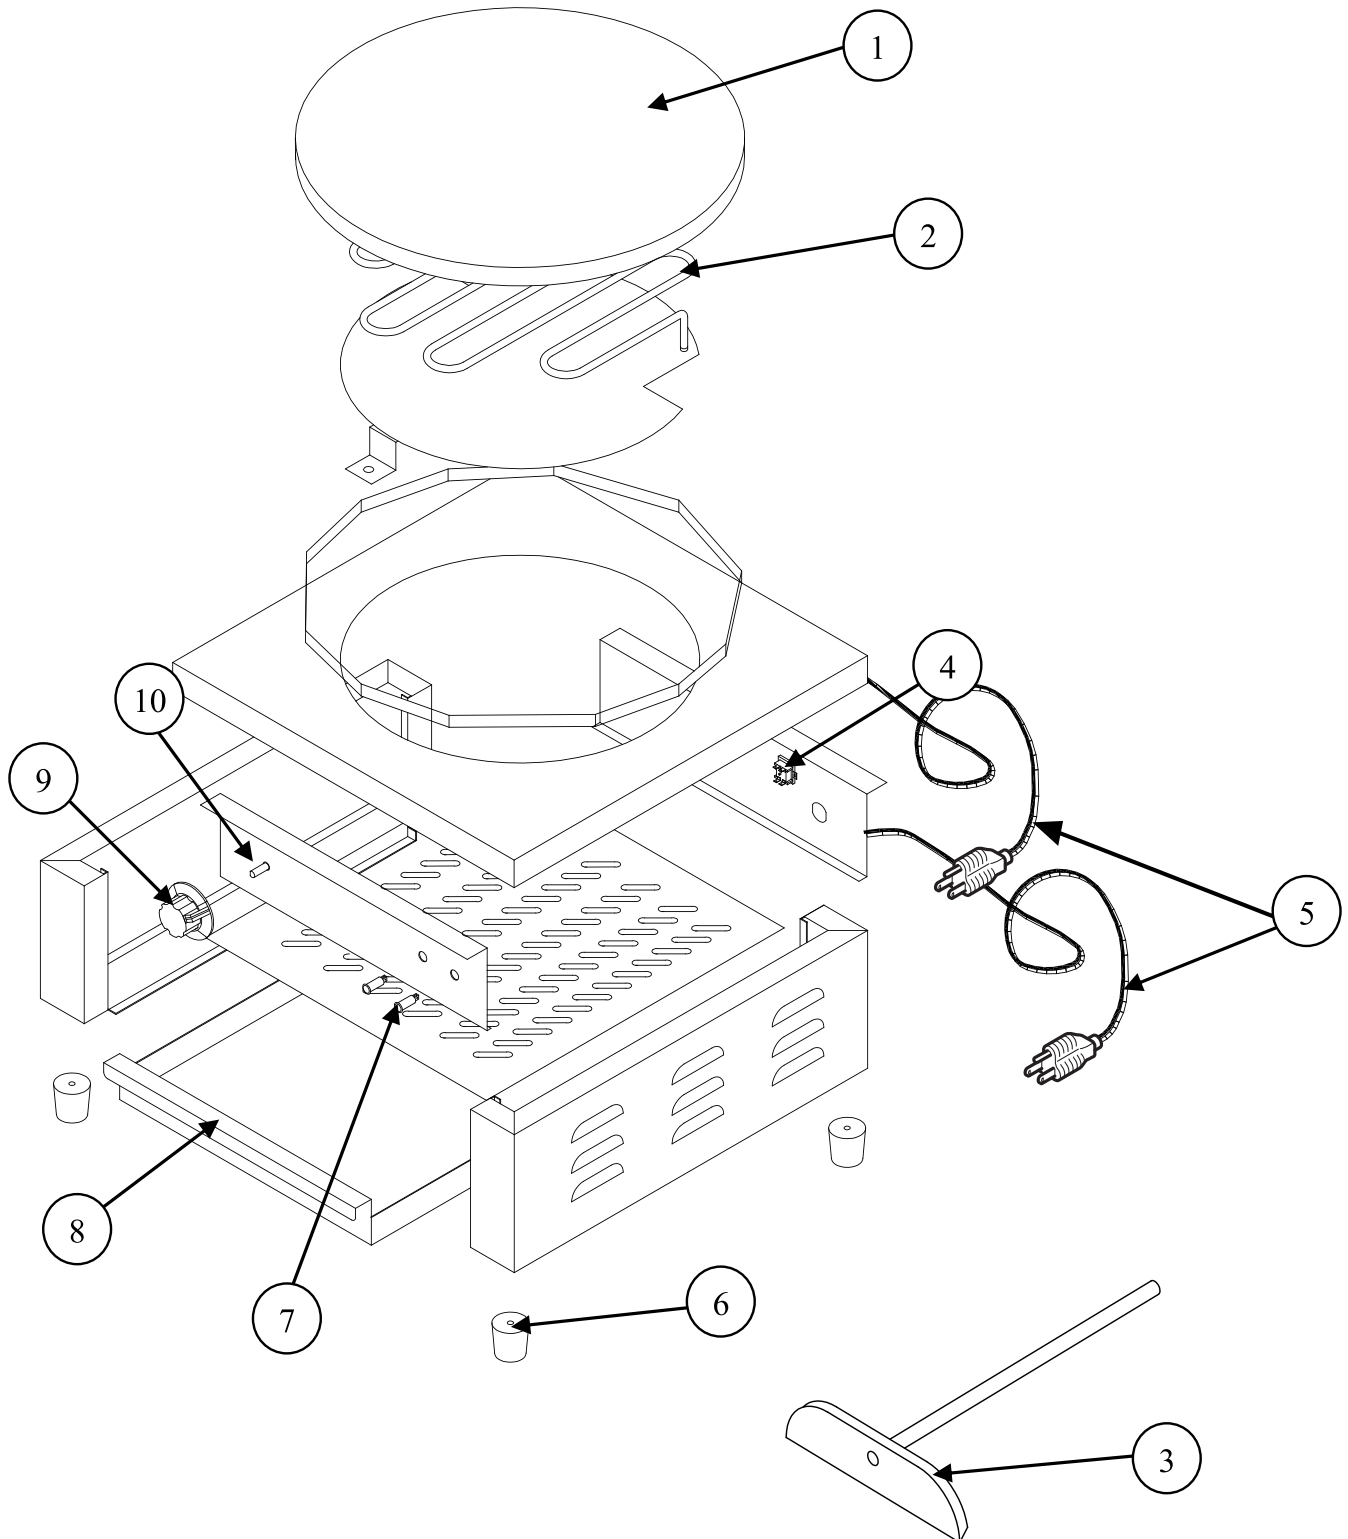

Parts Breakdown

Model CE-CN-0397 23571

Parts Breakdown

Model CE-CN-0397 23571

Item No.	Description	Position	Item No.	Description	Position	Item No.	Description	Position
31071	Grilling Plate for 23571	1	31075	Plug and Lead for 23571	5	31079	Dial for 23571	9
31072	Element for 23571	2	31076	Foot for 23571	6	20347	Thermostat for 23571	10
31073	Stainless Steel Spreader for 23571	3	31077	Indicator Light for 23571	7			
20319	Thermal Cut Out for 23571	4	31078	Tray for 23571	8			