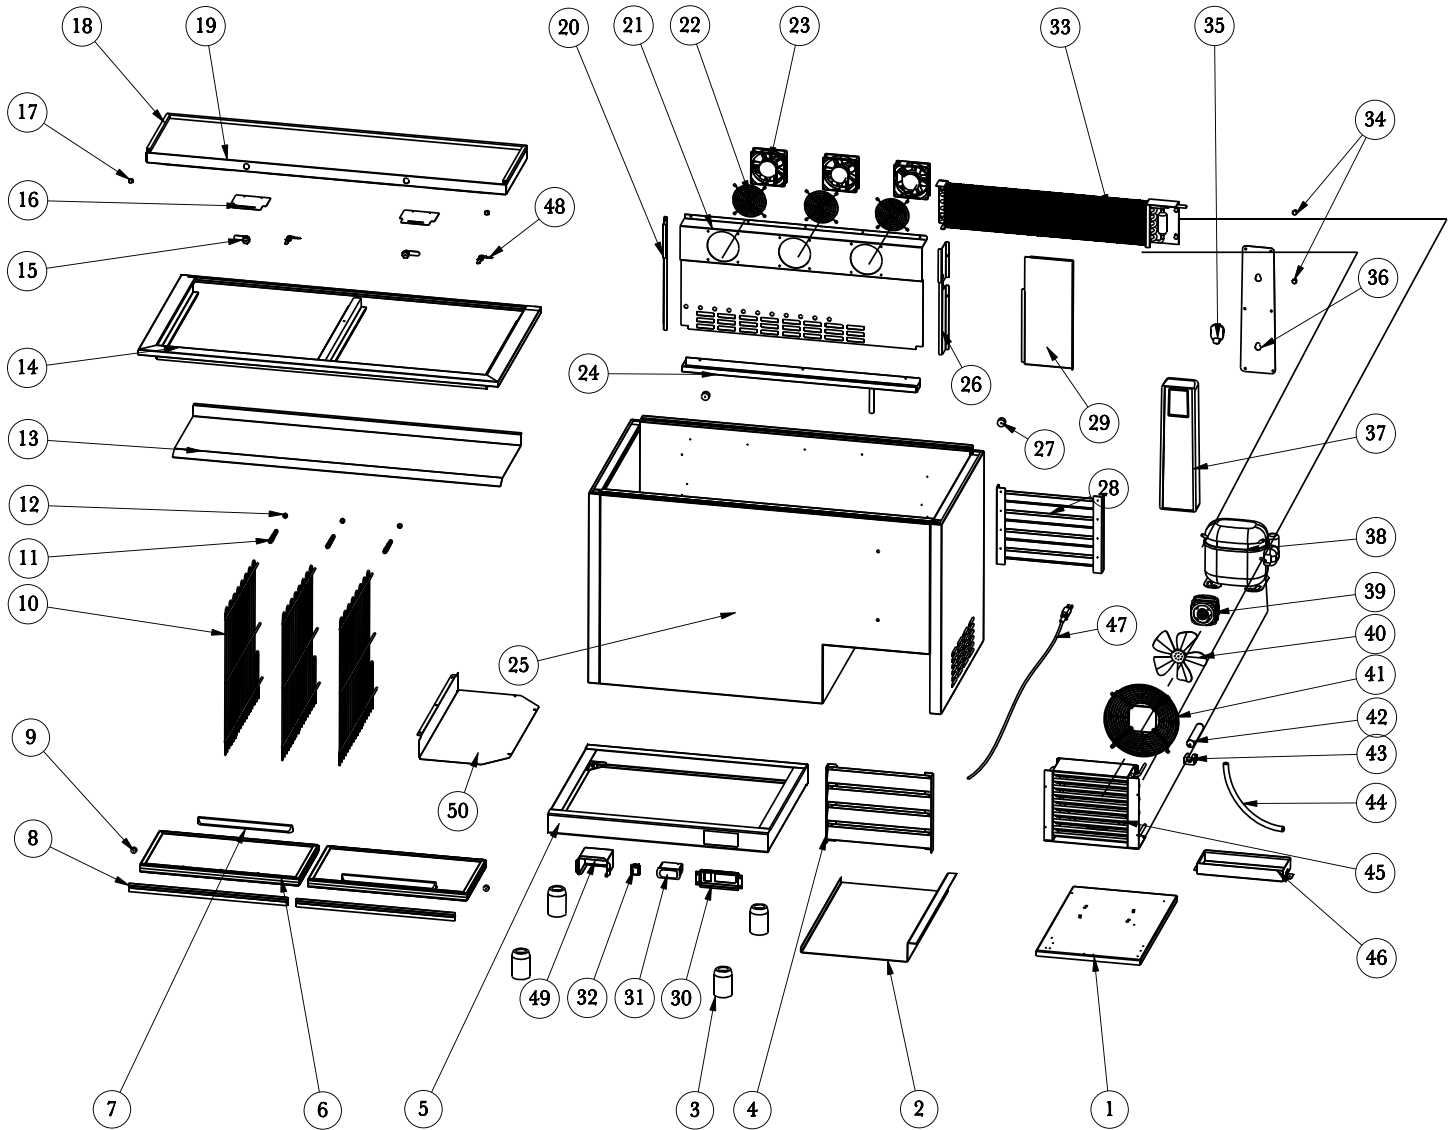

# Parts Breakdown

Model BB-CN-0017-HC 50040

# Parts Breakdown

## Model BB-CN-0017-HC 50040

Item No.	Description	Position	Item No.	Description	Position	Item No.	Description	Position
AE987	Compressor Unit Installation Board for 50040	1	AF847	Decoration Strip for 50040	18	AF841	Bottle Opener Board for 50040	36
AE988	Base Board for 50040	2	AF848	Top Board for 50040	19	AA246	Bottle Opener Cover for 50040	37
AA185	Leveling Feet for 50040	3	AE996	Left Support for Evaporator Cover for 50040	20	AF740	Compressor for 50040	38
AF005	Front Grill for 50040	4	AF849	Evaporator Cover for 50040	21	AA984	Condenser Fan Motor for 50040	39
AF842	Cabinet Base for 50040	5	AA201	Evaporator Fan Motor Cover for 50040	22	AA248	Condenser Fan Blade for 50040	40
AF843	Door for 50040	6	AE901	Evaporator Fan Motor for 50040	23	AA249	Condenser Fan Motor Cover for 50040	41
62363	Door Handle for 50040	7	AF850	Inner Drain Pan for 50040	24	AB594	Filter D25x160-B for 50040	42
AE971	Door Gasket for 50040	8	AE999	Right Support for Evaporator Cover for 50040	26	AB595	Filter Fixer for 50040	43
AF844	Door Limit Block for 50040	9	AA192	Back Limit Block for 50040	27	AA216	Drain Tube for 50040	44
AA225	Shelf for 50040	10	AF000	Back Grill for 50040	28	AA250	Condenser for 50040	45
AA226	Shelf Spring for 50040	11	AF840	Inner Baffle for 50040	29	AE905	Outer Drain Pan for 50040	46
AA227	Shelf Cap for 50040	12	AE984	Thermostat Installation Cover for 50040	30	AA135	Power Cord for 50040	47
AF845	Panel Under Table for 50040	13	AB109	Thermostat for 50040	31	AA196	Key for 50040	48
AF846	Under Table Component for 50040	14	AA124	Power Switch for 50040	32	AA214	Thermostat Water Proof Cover for 50040	49
AA197	Lock for 50040	15	AA274	Evaporator for 50040	33	AF004	Thermostat Baffle for 50040	50
AE977	Base Board for Lock for 50040	16	AA243	Screw for Bottle Opener Component for 50040	34			
AA231	Decoration Cover for 50040	17	AA244	Bottle Opener for 50040	35			