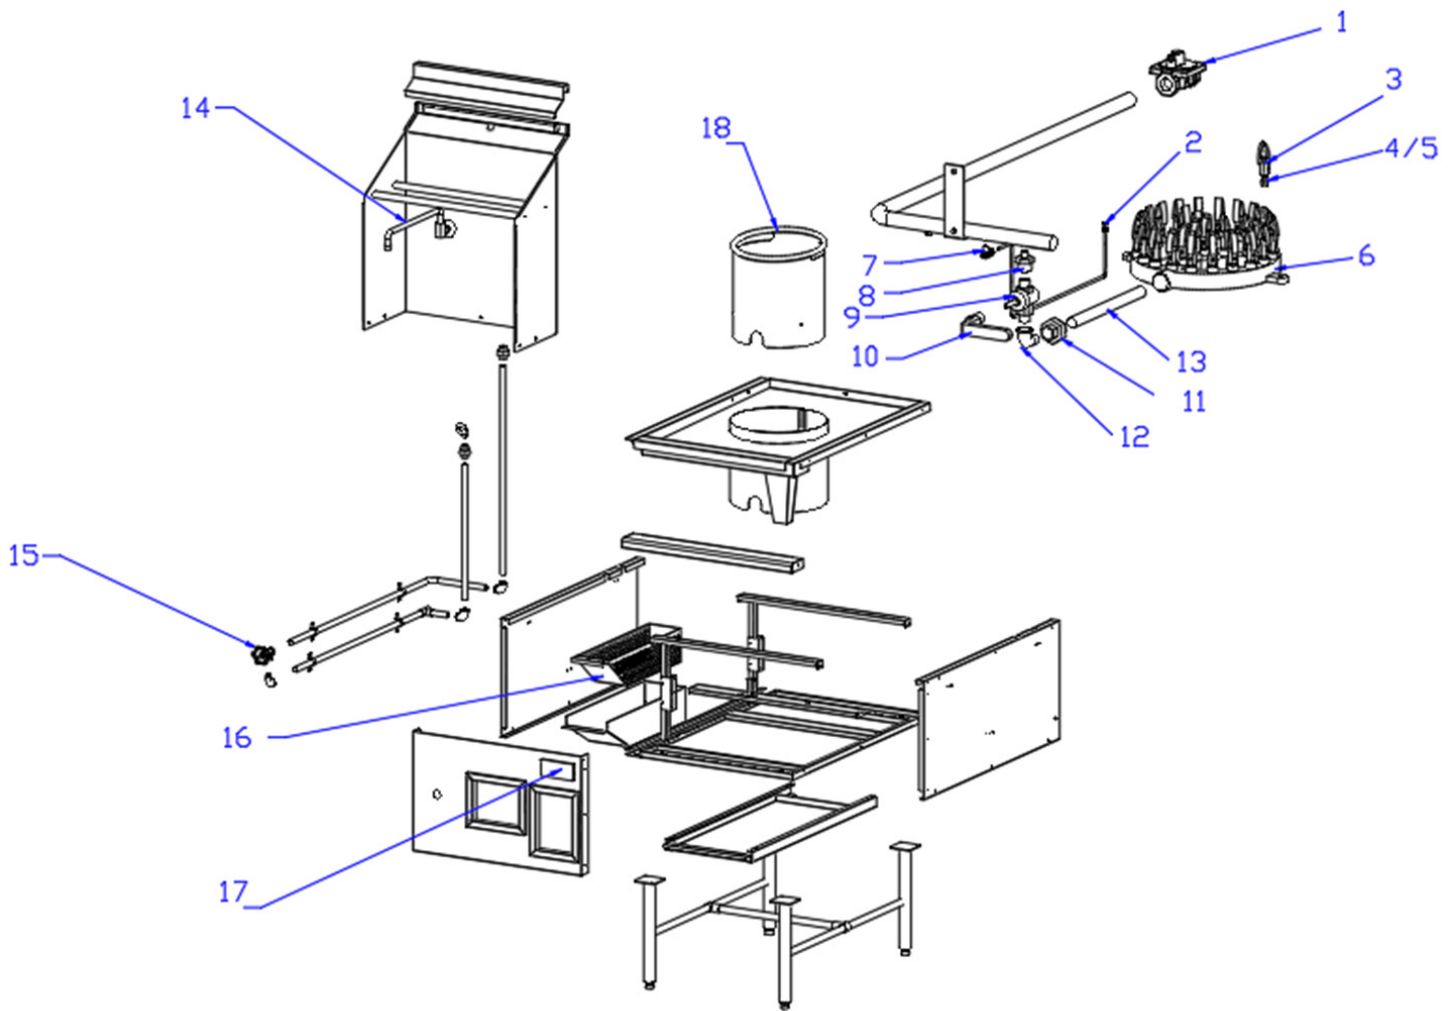

Parts Breakdown

Model **CE-CN-W11-NG** 48412

Parts Breakdown

Model **CE-CN-W1L1-NG** 48412

Item No.	Description	Position	Item No.	Description	Position	Item No.	Description	Position
AO220	Regulator for 48412	1	AI583	Pilot Valve for 48412	7	AR694	Stove Connecting Tube for 48412	13
AO221	Pilot Tube for 48412	2	AO227	Valve Joint for 48412	8	AO231	Faucet for 48412	14
AI586	Duck Mouth Burner for 48412	3	AI582	Gas Valve with Handle for 48412	9	AO232	Water Valve for 48412	15
AR692	Orifice NAT for 48412	4	AO229	Valve Handle for 48412	10	AR690	Tray Pan for 48412	16
AR693	Orifice LP for 48412	5	AI587	Union for 48412	11	AI780	Nameplate for 48412	17
AM917	Burner Base for 48412	6	AK430	Drain Extension for 48412	12	AR695	Inside Pot Stand 16" for 48412	18