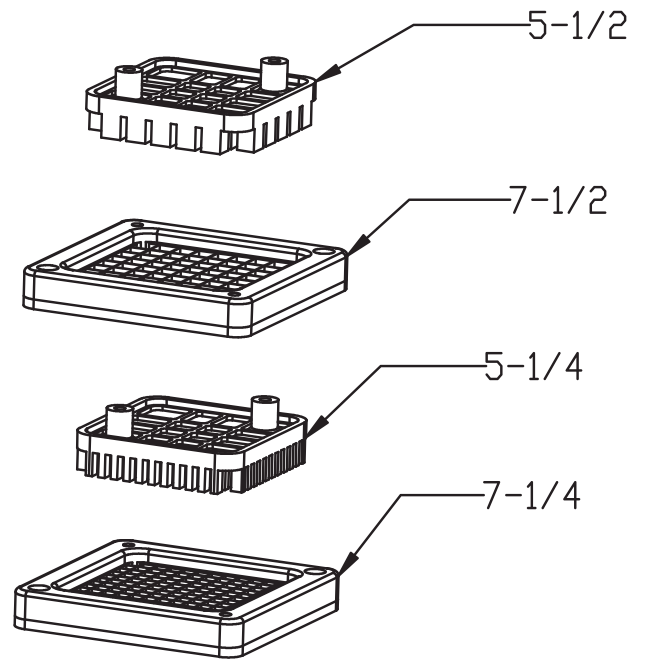

Parts Breakdown

Item 41861

Parts Breakdown

Item 41861

Item No.	Description	Position	Item No.	Description	Position	Item No.	Description	Position
77342	Handle for 41861	1	77348	Pusher Block 1/2 for 41861	5	77354	Frame for 41861	9
77343	Short Thread Screw for 41861	2	77349	Guide Rod for 41861	6	77355	Rubber Feet for 41861	10
77344	Long Thread Screw for 41861	3	77352	Cutting Blade 1/2 for 41861	7			
77345	Pusher Plate for 41861	4	77353	Ring for 41861	8			