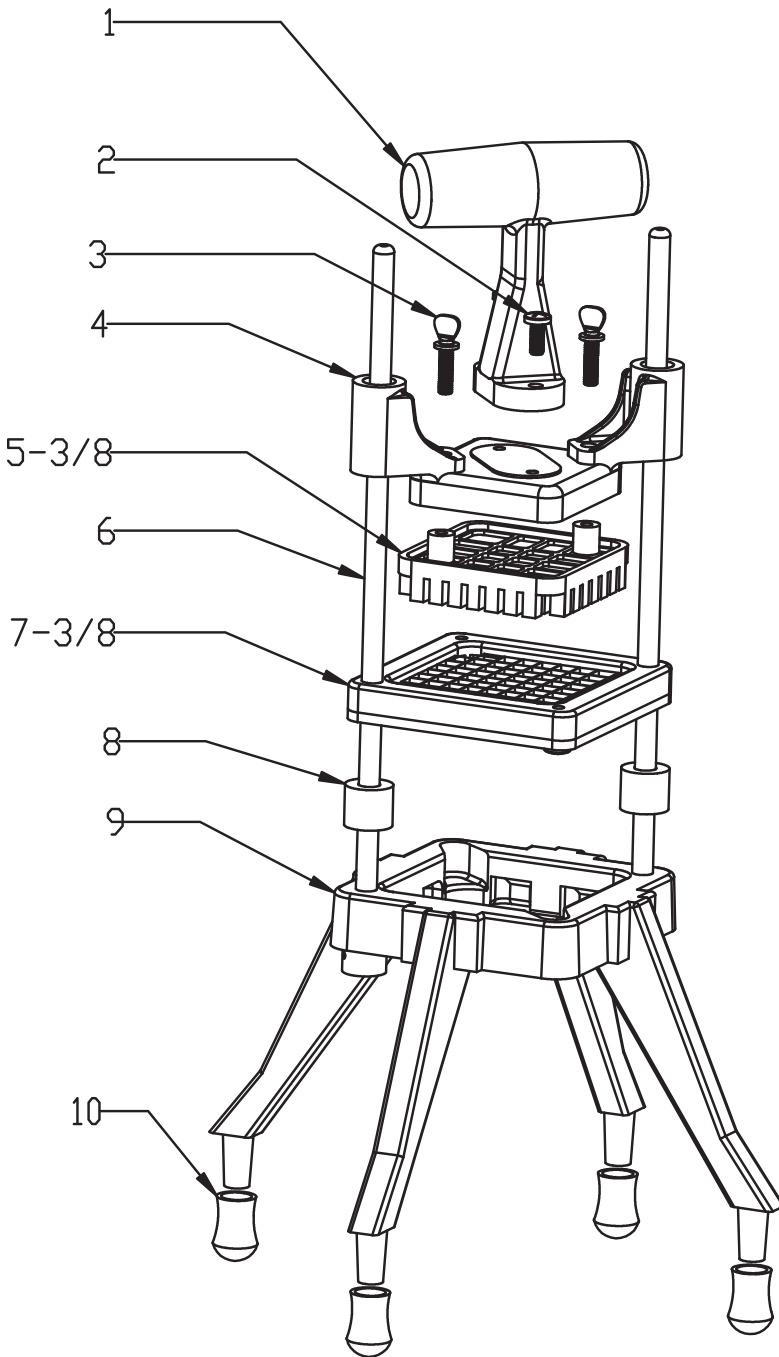

Parts Breakdown

Item 41861

Parts Breakdown

Item 41861

Item No.	Description	Position	Item No.	Description	Position	Item No.	Description	Position
77342	Handle for 41861	1	77348	Pusher Block 1/2 for 41861	5	77354	Frame for 41861	9
77343	Short Thread Screw for 41861	2	77349	Guide Rod for 41861	6	77355	Rubber Feet for 41861	10
77344	Long Thread Screw for 41861	3	77352	Cutting Blade 1/2 for 41861	7			
77345	Pusher Plate for 41861	4	77353	Ring for 41861	8			