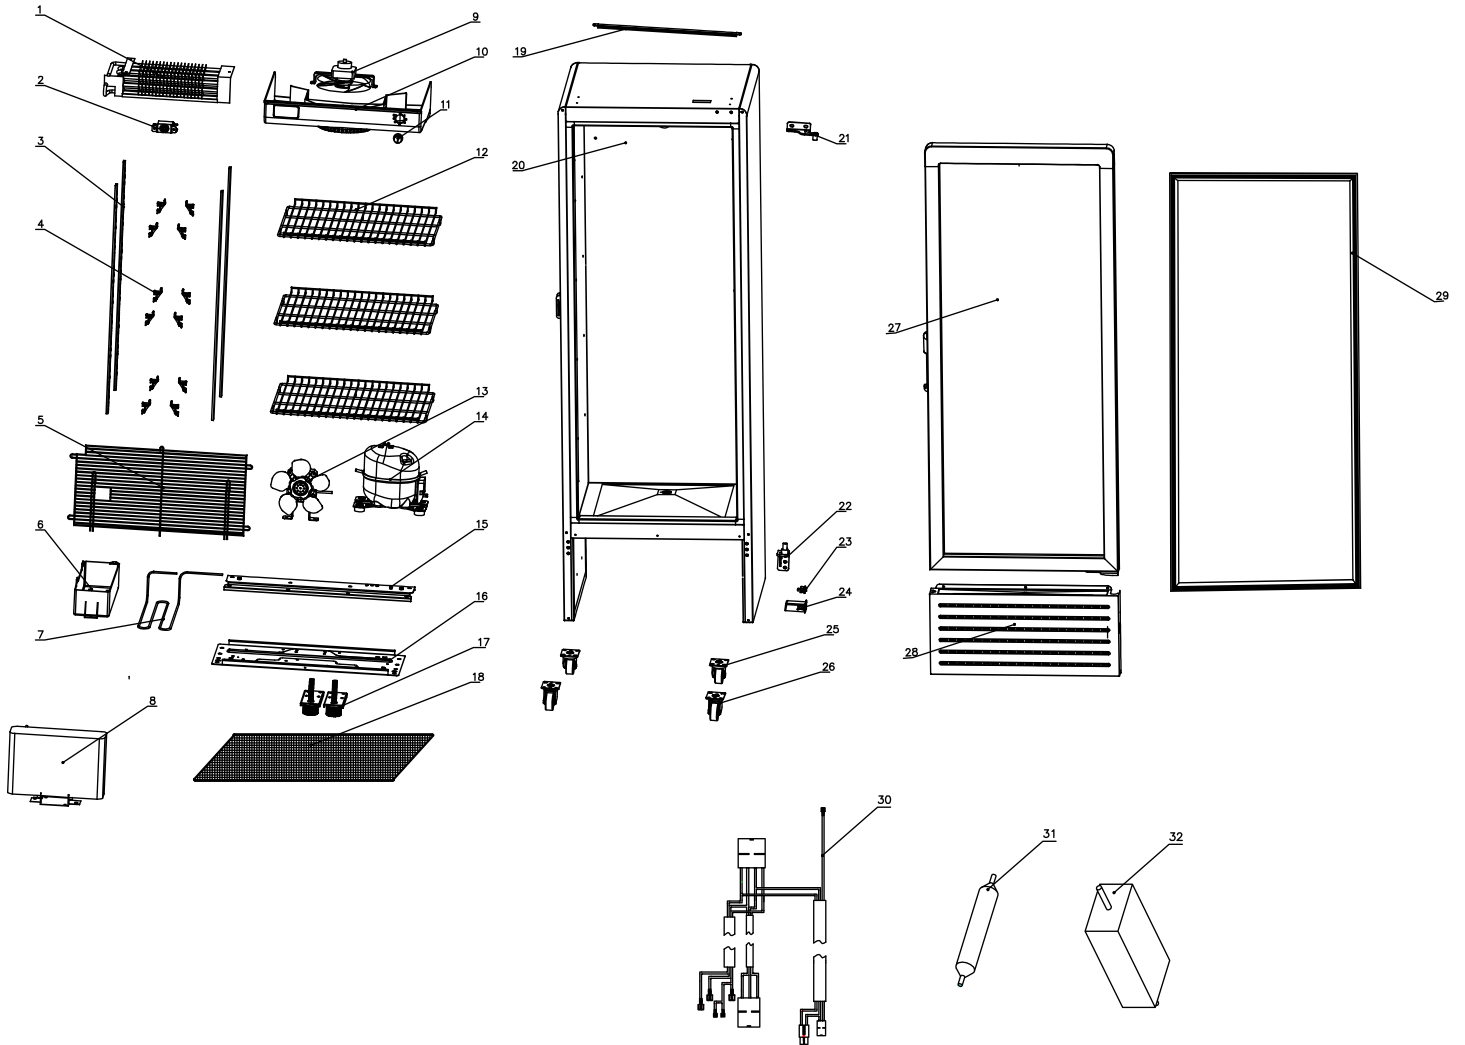

Parts Breakdown

Model RE-CN-145 47563

Parts Breakdown

Model RE-CN-145 47563

Item No.	Description	Position	Item No.	Description	Position	Item No.	Description	Position
AN229	Evaporator for 47563	1	AN239	Knob for 47563	11	AN249	Switch Cover for 47563	24
AN230	Thermostat for 47563	2	AN240	Shelf for 47563	12	AN250	Castor for 47563	25
AN231	Rack for 47563	3	AN241	Condenser Fan for 47563	13	AN251	Universal Castor for 47563	26
AN232	Clip for 47563	4	AN242	Compressor for 47563	14	AN252	Glass Door for 47563	27
AN233	Compressor Cover (Wire Steel) for 47563	5	AN243	Compressor Plate for 47563	15	AN253	Front Cover of Bottom for 47563	28
AN234	Water Storage Box for 47563	6	AN244	Adjustable Foot for 47563	17	AN254	Door Seal for 47563	29
AN235	Condensate Evaporation Pipe for 47563	7	AN245	LED Light for 47563	19	AN255	Power Cord for 47563	30
AN236	Condenser for 47563	8	AN246	Upper Hinge for 47563	21	AN256	Filter for 47563	31
AN237	Evaporator Fan for 47563	9	AN247	Lower Hinge for 47563	22	AN257	Adapter for 47563	32
AN238	Top Fan Cover for 47563	10	AN248	Switch for 47563	23			