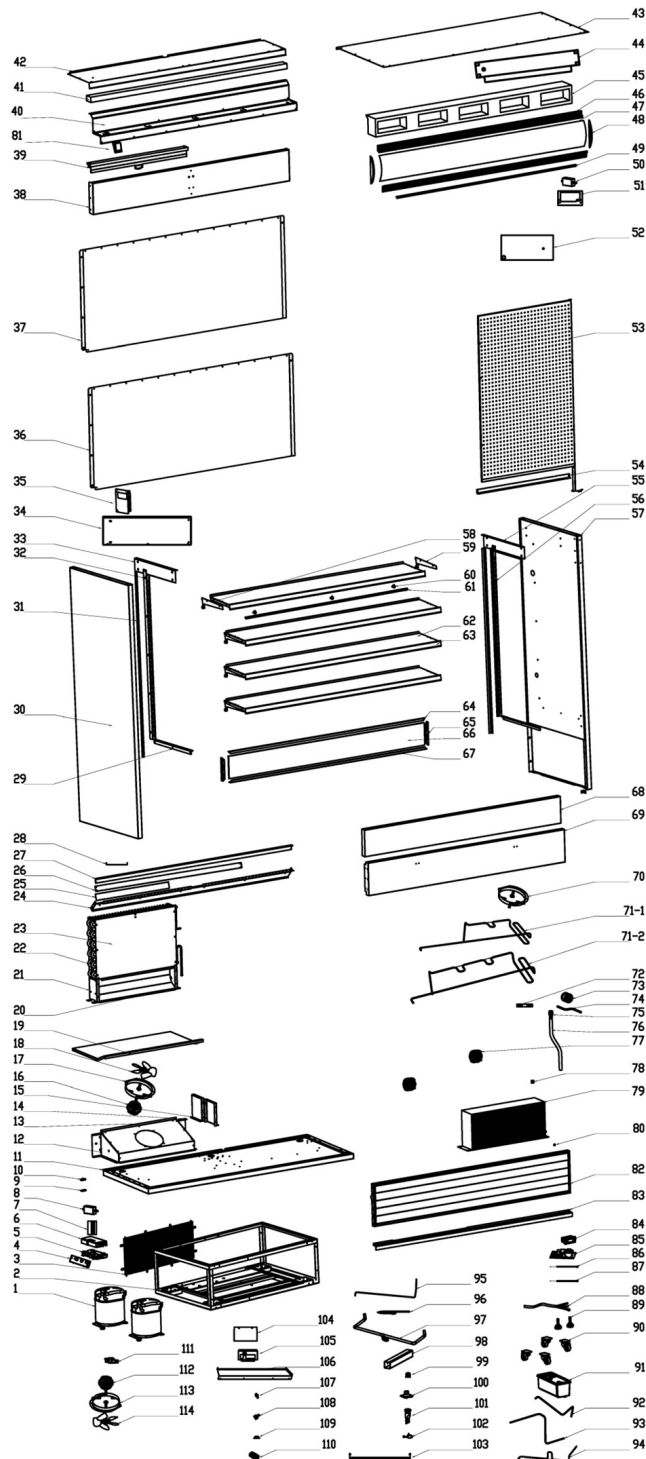

Parts Breakdown

Model RS-CN-0700 41469

Parts Breakdown

Model RS-CN-0700 41469

Item No.	Description	Position	Item No.	Description	Position	Item No.	Description	Position
AP414	Compressor for 41469	1	70120	Rear Foam Baffle for 41469	26	60655	Water Box for 41469	52
AP415	Base for 41469	2	70143	Back Upper Crosspiece for 41469	27	A0904	Ventilated Board for 41469	53
70133	Mesh Guard in Base for 41469	3	A0865	Filter Pressure Plate for 41469	28	67662	Back Support for Board at Air Intake for 41469	54
A0860	Wiring Box for 41469	4	60610	Parry of Lower Air Intake for 41469	29	60629	Parry of Right Lining Plate for 41469	55
61167	Circuit Board Box for 41469	5	A0866	Foam of Left Side Board for 41469	30	A0877	Right Support Pillar of Shelf for 41469	56
60594	Cover of Circuit Board Box for 41469	6	60613	Dead Plate of Rear Foam for 41469	31	A0878	Foam of Right Board for 41469	57
A0861	Cap of Juncting Box for 41469	7	A0867	Left Support Pillar of Shelf for 41469	32	A0905	Left/Right Support Pillar of Shelf for 41469	58, 59
A0862	LED Transformer for 41469	8, 50	60615	Parry of Right Lining Plate for 41469	33	AD500	Jump Ring of LED for 41469	60
60676	Wire Clip Holder for 41469	9	AP417	Condensator Right Windshield for 41469	34	A0906	Constant Voltage Patch LED Light for 41469	61
60677	Wire Clip Cover for 41469	10	AP418	Left Windshield of Condenser for 41469	35	A0907	General Assembly for Shelves for 41469	62
67653	Foam of Base Plate for 41469	11	A0896	Lower Back Plate for 41469	36	67665	Price Tag Holder for 41469	63
60680	Left Board of Evaporator Cover for 41469	12	A0897	Upper Back Plate for 41469	37	70151	Decorating Strip of Glass Deflector for 41469	64
70154	Evaporator Cover for 41469	13	A0898	Upper Front Board for 41469	38	70149	Strip of Glass Deflector 2 for 41469	65
60681	Left Plate of Evaporator Motor for 41469	14	66104	Night Curtain for 41469	39	67666	Glass Deflector for 41469	66
60684	Middle support Pillar of Air Intake for 41469	15	A0899	Damper of Upper Air Outlet for 41469	40	60645	Strip of Glass Deflector for 41469	67
A0892	Evaporator Fan Motor for 41469	16, 77	67660	Honeycomb Panel for 41469	41	67667	PE for Lower Board for 41469	68
60641	Fan Guard for 41469	17, 70	A0900	Cover of Upper Air Outlet for 41469	42	A0908	Lower Front Board for 41469	69
60640	Fan Blade for 41469	18	AP419	Upper Cover Plate for 41469	43	AP420	Right High Voltage Evaporating Pipe for 41469	71--1
A0893	Plate of Left/Right Air Intake for 41469	19	A0902	The Left of the Evaporator Water Box for 41469	44	AP421	Left High Voltage Evaporating Pipe for 41469	71--2
67654	Evaporator Ventilation Damper for 41469	20	60698	Lining Foam for 41469	45	A0890	The Bracket on the Water Pipe for 41469	72
60604	Evaporator Holder for 41469	21	70141	Lampshade Frame for 41469	46	70106	Dry Filter for 41469	73
AP416	Evaporator for 41469	22	70142	Lampshade for 41469	47	AP422	Joint Pipe of Dry Filter for 41469	74
67655	Evaporator Damper for 41469	23	60628	Holder of Lampshade Frame for 41469	48	AL576	Drain Joint for 41469	75
67656	Evaporator Wind Screen for 41469	24	A0903	Constant Voltage Patch LED Light for 41469	49	60668	Drain Pipe for 41469	76
70153	Lower Front Baffle Assembly for 41469	25	68392	Water Box Bracket for 41469	51	60633	Side Plate Connector for 41469	78