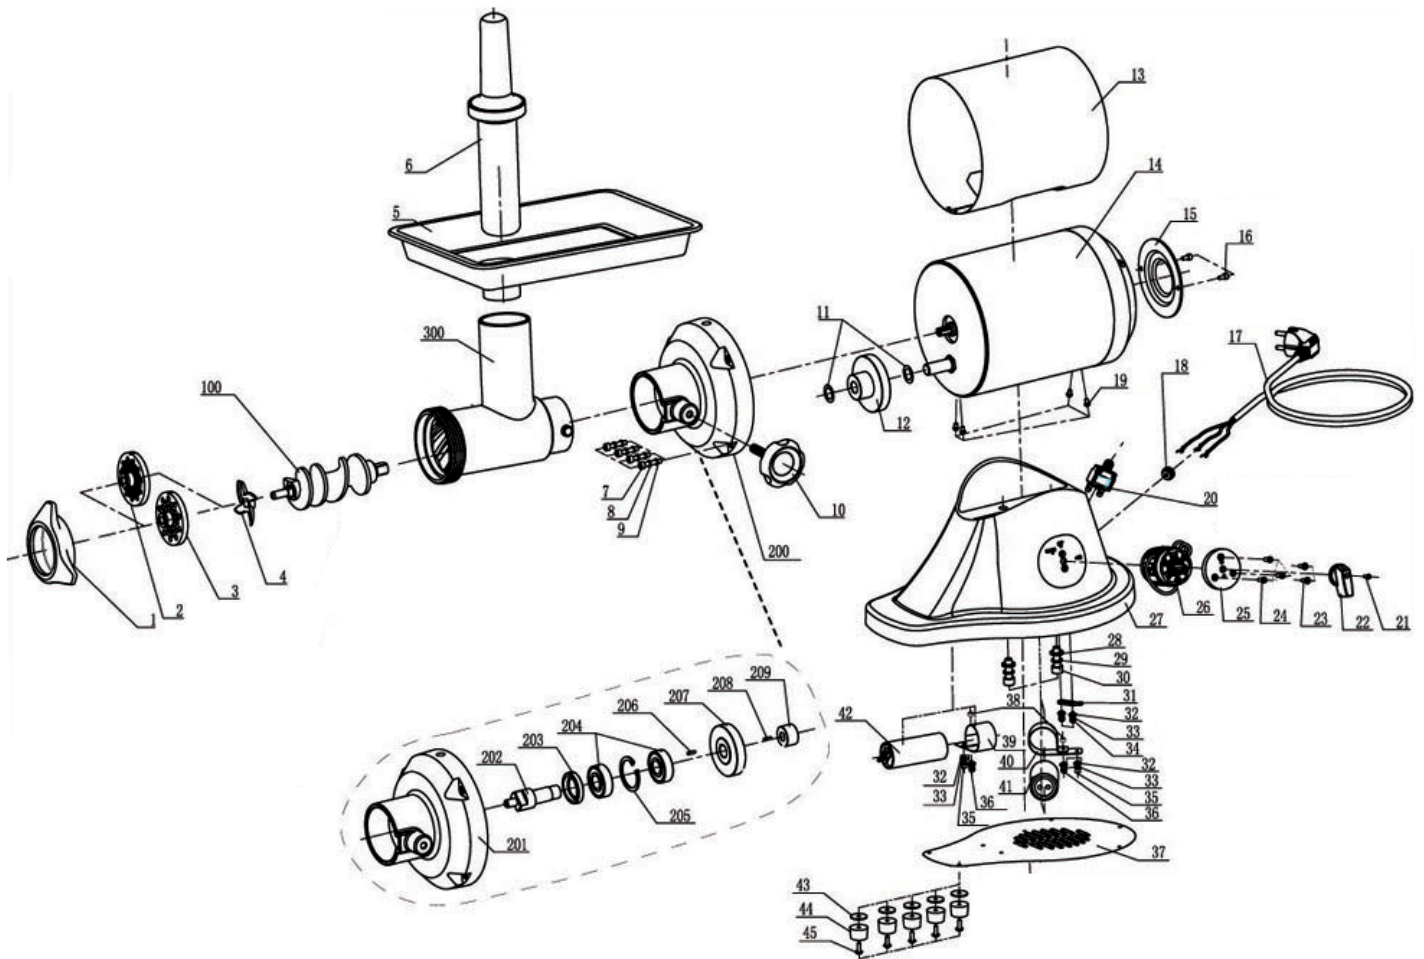

Parts Breakdown

Model MG-CN-0022-E 21634

Parts Breakdown

Model MG-CN-0022-E 21634

Item No.	Description	Position	Item No.	Description	Position	Item No.	Description	Position
31592	Screw Cap for 21634	1	31610	Overcurrent Protection Fuse for 21634	20	31629	Capacitor Holder 39 for 21634	39
31593	Cutting Plate 6mm for 21634	2	31611	Bolt M3x10 for 21634	21	31630	Capacitor Holder 42 for 21634	40
31594	Cutting Plate 8mm for 21634	3	31612	Switch Knob for 21634	22	31631	Running Capacitor for 21634	41
11078	ES Machine Knife Stainless Steel #22 for 21634	4	31613	Sunk Self Tapping Screw PT4x8 for 21634	23	31632	Starting Capacitor for 21634	42
31596	Hopper Plate for 21634	5	31614	Bolt M4x16 for 21634	24	31633	Washer 4x1.2 for 21634	43
31597	Food Pusher for 21634	6	31615	Switch Key Sets for 21634	25	31560	Rubber Underlay for 21634	44
31598	Socket Head Cap Screw M5x25 for 21634	7	31616	Switch for 21634	26	31634	Bolt M4x12 for 21634	45
31599	Spring Washer 5 for 21634	8	31617	Base Seal for 21634	27	31635	Feed Screw Assembly for 21634	100
31600	Washer 5 for 21634	9	31618	Washer 8 for 21634	28	31639	Transmission Case Cover Assembly for 21634	200
31559	Locking Knob for 21634	10	31619	Spring Washer 8 for 21634	29	31640	Transmission Case Cover for 21634	201
31601	Stainless Steel Washer 22x14.2x0.8 for 21634	11	31620	Socket Head Cap Screw M8x25 for 21634	30	31641	Square Hole Shaft for 21634	202
31602	Twofoldgang Bevel Wheel for 21634	12	31621	Supply Cord Holder for 21634	31	31642	Seal Ring B30x40x7 for 21634	203
31603	Stainless Steel Cover for 21634	13	31622	Washer 4x0.8 for 21634	32	31643	Both Sides Sealed Bearing 6203-2RZ for 21634	204
31604	Motor Assembly for 21634	14	31623	Spring Washer 4 for 21634	33	31644	Antiextrusion Ring for 21634	205
31605	Back Cover for 21634	15	31624	Bolt M4x10 for 21634	34	31645	Pin 3x11 for 21634	206
31606	Socket Head Cap Screw M4x8 for 21634	16	31625	Socket Head Cap Screw M4x8 for 21634	35	31646	Big Bevel Wheel for 21634	207
31607	Supply Cord for 21634	17	31626	Bolt M4x8 for 21634	36	31647	Pin 3x15 for 21634	208
31608	Supply Cord Back Up Ring for 21634	18	31627	Base Board for 21634	37	31648	Small Bevel Wheel for 21634	209
31609	Nickel Plating Screw M4x6 for 21634	19	31628	Nut for 21634	38	31649	Head Assembly for 21634	300