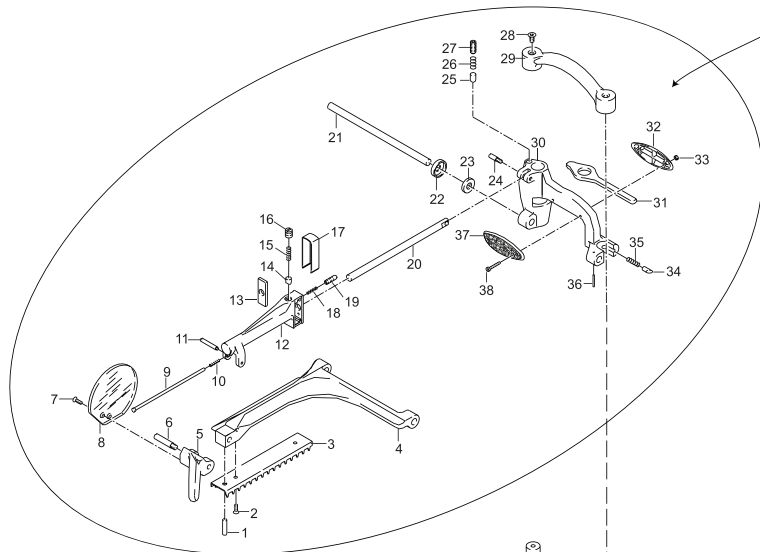

Model MS-IT-0350-M 13639

Meat Tray Assembly

Sold Complete

Parts Breakdown

Model MS-IT-0350-M 13639

Advancement Cart

Parts Breakdown

Model **MS-IT-0350-M** 13639

Support Stand

Sold Complete

Parts Breakdown

Model MS-IT-0350-M 13639

Base

Item No.	Description	Position	Item No.	Description	Position	Item No.	Description	Position
33278	Screw TE for 13639	1	33285	Tray for 13639	8	33292	Thumb Screw for 13639	15
33279	Washer for 13639	2	33286	Blade Assembly Casing for 13639	9	33293	Screw for 13639	16
33280	Washer for 13639	3	33287	Pin for 13639	10	33296	Tray for 13639	19
33281	Square Bar Support for Plate for 13639	4	33288	Pin for 13639	11	33297	Housing for 13639	20
33282	Plate Stop for 13639	5	33289	Chain Guard for 13639	12	33298	Foot for 13639	21
33283	Washer for 13639	6	33290	Screw for 13639	13	33299	Nut for 13639	22
32692	Thumb Screw 5 MA for 13639	7	33291	Screw for 13639	14	33300	Washer for 13639	23

Meat Tray Assembly

Item No.	Description	Position	Item No.	Description	Position	Item No.	Description	Position
33524	Complete Arm Assembly for 13639	1 - 38	33529	Set Screw for 13639	43	33534	Steel Pin for 13639	48
33525	Column for 13639	39	33530	Spacer for 13639	44	33535	Bottom Plate for 13639	49
33526	Column for 13639	40	33531	Top Plate for 13639	45	33536	Screw for 13639	50
33527	Set Screw for 13639	41	33532	Set Screw for 13639	46			
33528	Tightening Knob for 13639	42	33533	Set Screw for 13639	47			