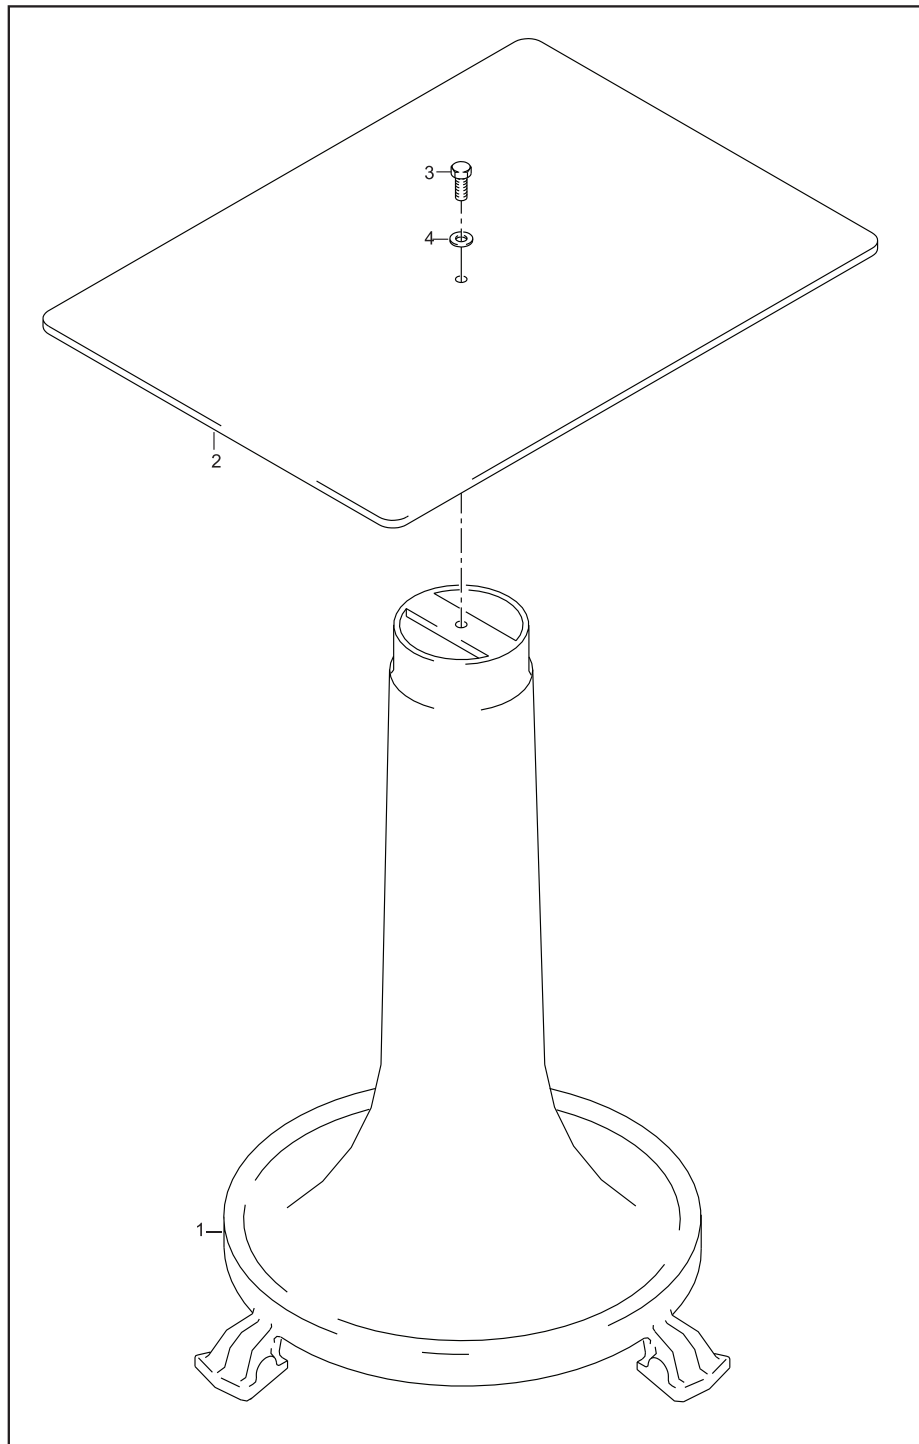

Model MS-IT-0350-M 13639

Meat Tray Assembly

Sold Complete

Parts Breakdown

Model MS-IT-0350-M 13639

Advancement Cart

Parts Breakdown

Model **MS-IT-0350-M** 13639

Support Stand

Sold Complete

Parts Breakdown

Model MS-IT-0350-M 13639

Base

Item No.	Description	Position	Item No.	Description	Position	Item No.	Description	Position
33278	Screw TE for 13639	1	33285	Tray for 13639	8	33292	Thumb Screw for 13639	15
33279	Washer for 13639	2	33286	Blade Assembly Casing for 13639	9	33293	Screw for 13639	16
33280	Washer for 13639	3	33287	Pin for 13639	10	33296	Tray for 13639	19
33281	Square Bar Support for Plate for 13639	4	33288	Pin for 13639	11	33297	Housing for 13639	20
33282	Plate Stop for 13639	5	33289	Chain Guard for 13639	12	33298	Foot for 13639	21
33283	Washer for 13639	6	33290	Screw for 13639	13	33299	Nut for 13639	22
32692	Thumb Screw 5 MA for 13639	7	33291	Screw for 13639	14	33300	Washer for 13639	23