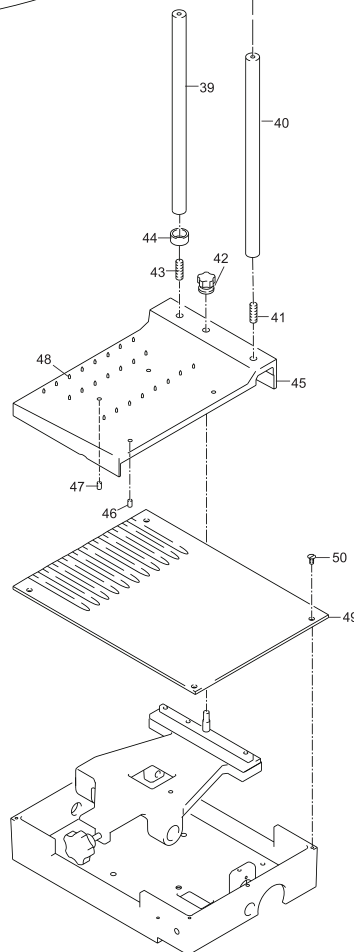

Model MS-IT-0350-M 13639

Meat Tray Assembly

Sold Complete

Parts Breakdown

Model MS-IT-0350-M 13639

Advancement Cart

Parts Breakdown

Model **MS-IT-0350-M** 13639

Support Stand

Sold Complete

Parts Breakdown

Model MS-IT-0350-M 13639

Base

Item No.	Description	Position	Item No.	Description	Position	Item No.	Description	Position
33278	Screw TE for 13639	1	33285	Tray for 13639	8	33292	Thumb Screw for 13639	15
33279	Washer for 13639	2	33286	Blade Assembly Casing for 13639	9	33293	Screw for 13639	16
33280	Washer for 13639	3	33287	Pin for 13639	10	33296	Tray for 13639	19
33281	Square Bar Support for Plate for 13639	4	33288	Pin for 13639	11	33297	Housing for 13639	20
33282	Plate Stop for 13639	5	33289	Chain Guard for 13639	12	33298	Foot for 13639	21
33283	Washer for 13639	6	33290	Screw for 13639	13	33299	Nut for 13639	22
32692	Thumb Screw 5 MA for 13639	7	33291	Screw for 13639	14	33300	Washer for 13639	23