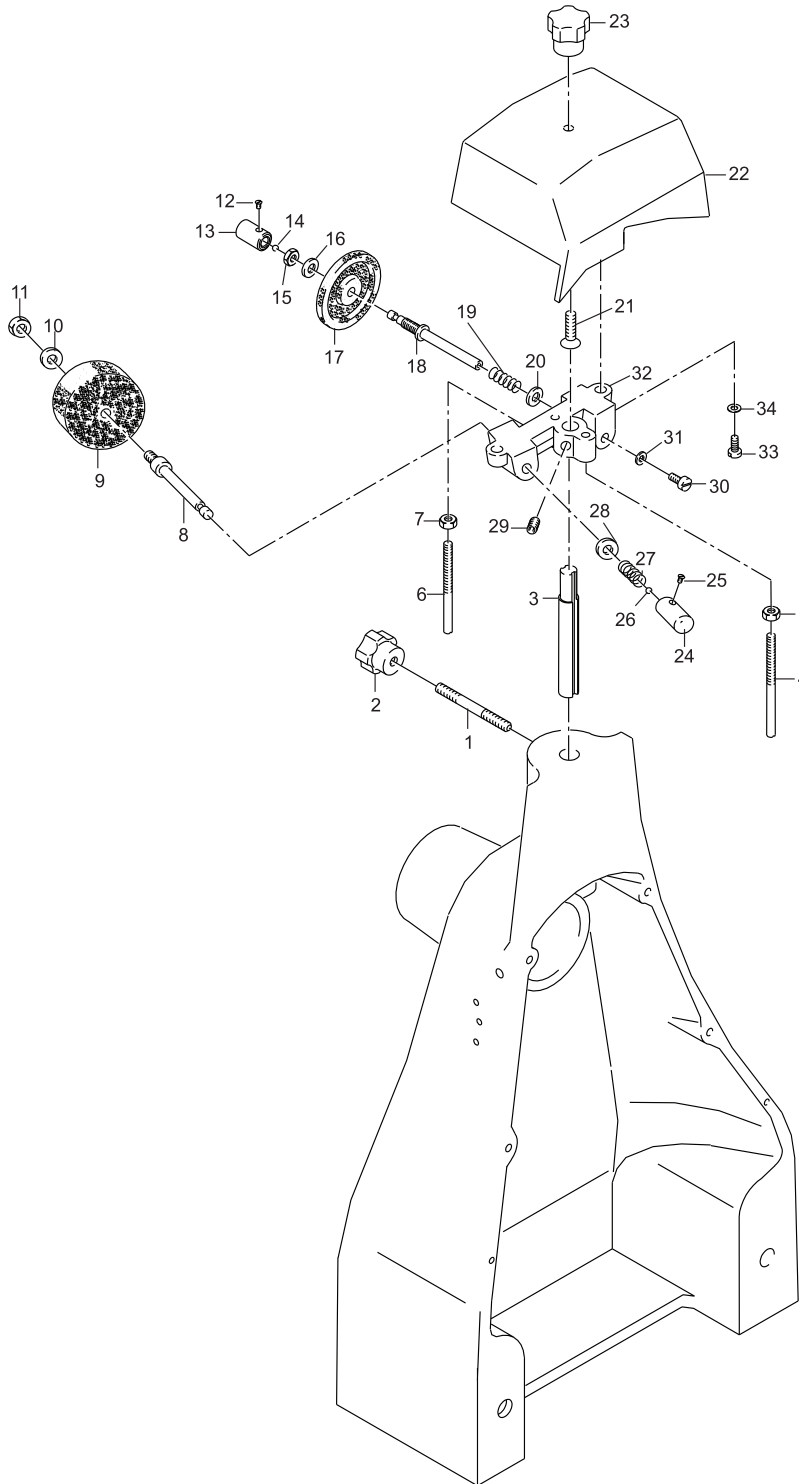

Parts Breakdown

Model MS-IT-0350-M 13639

Sharpening Assembly