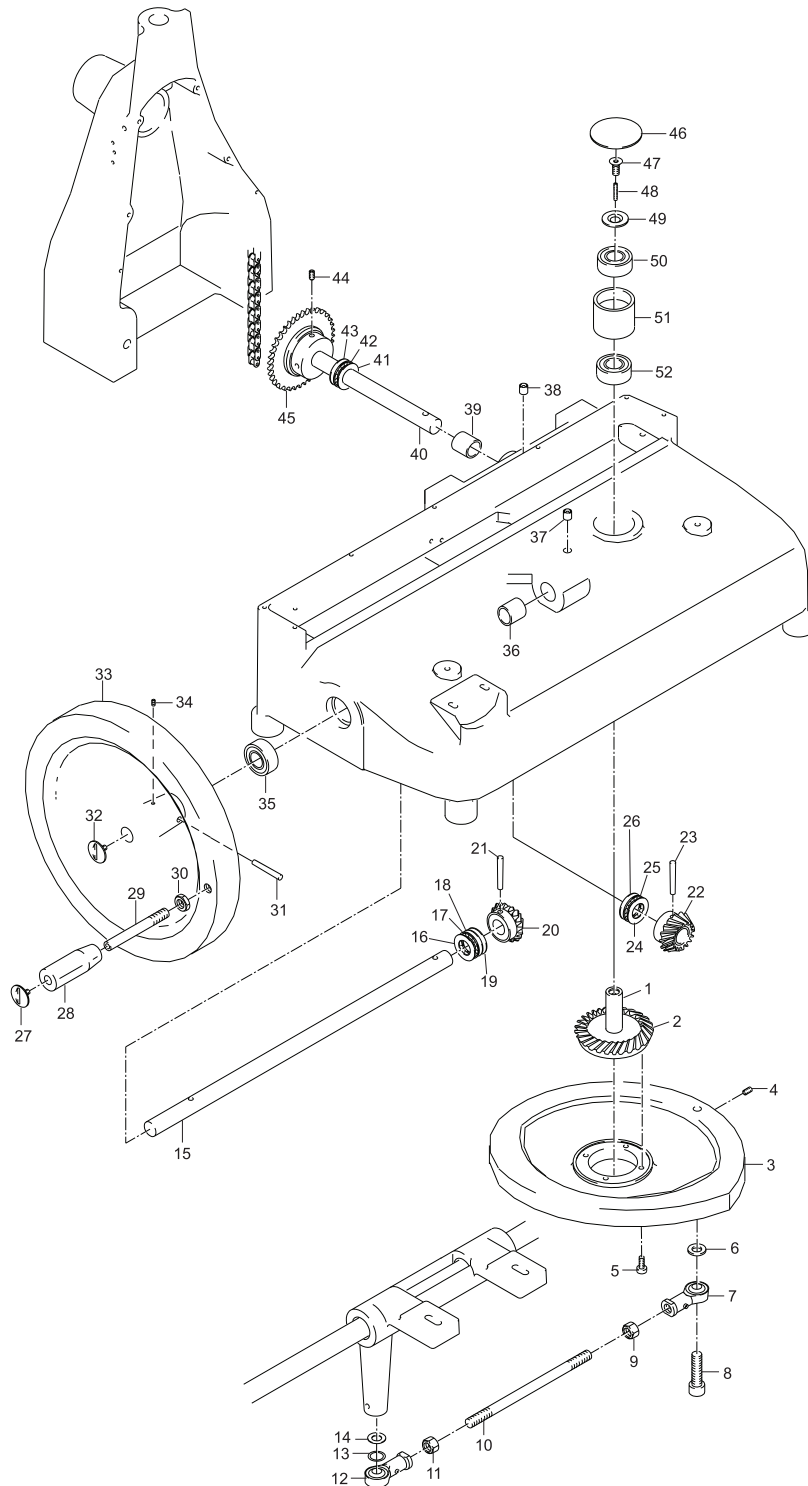

Parts Breakdown

Model MS-IT-0350-M 13639

Flywheel