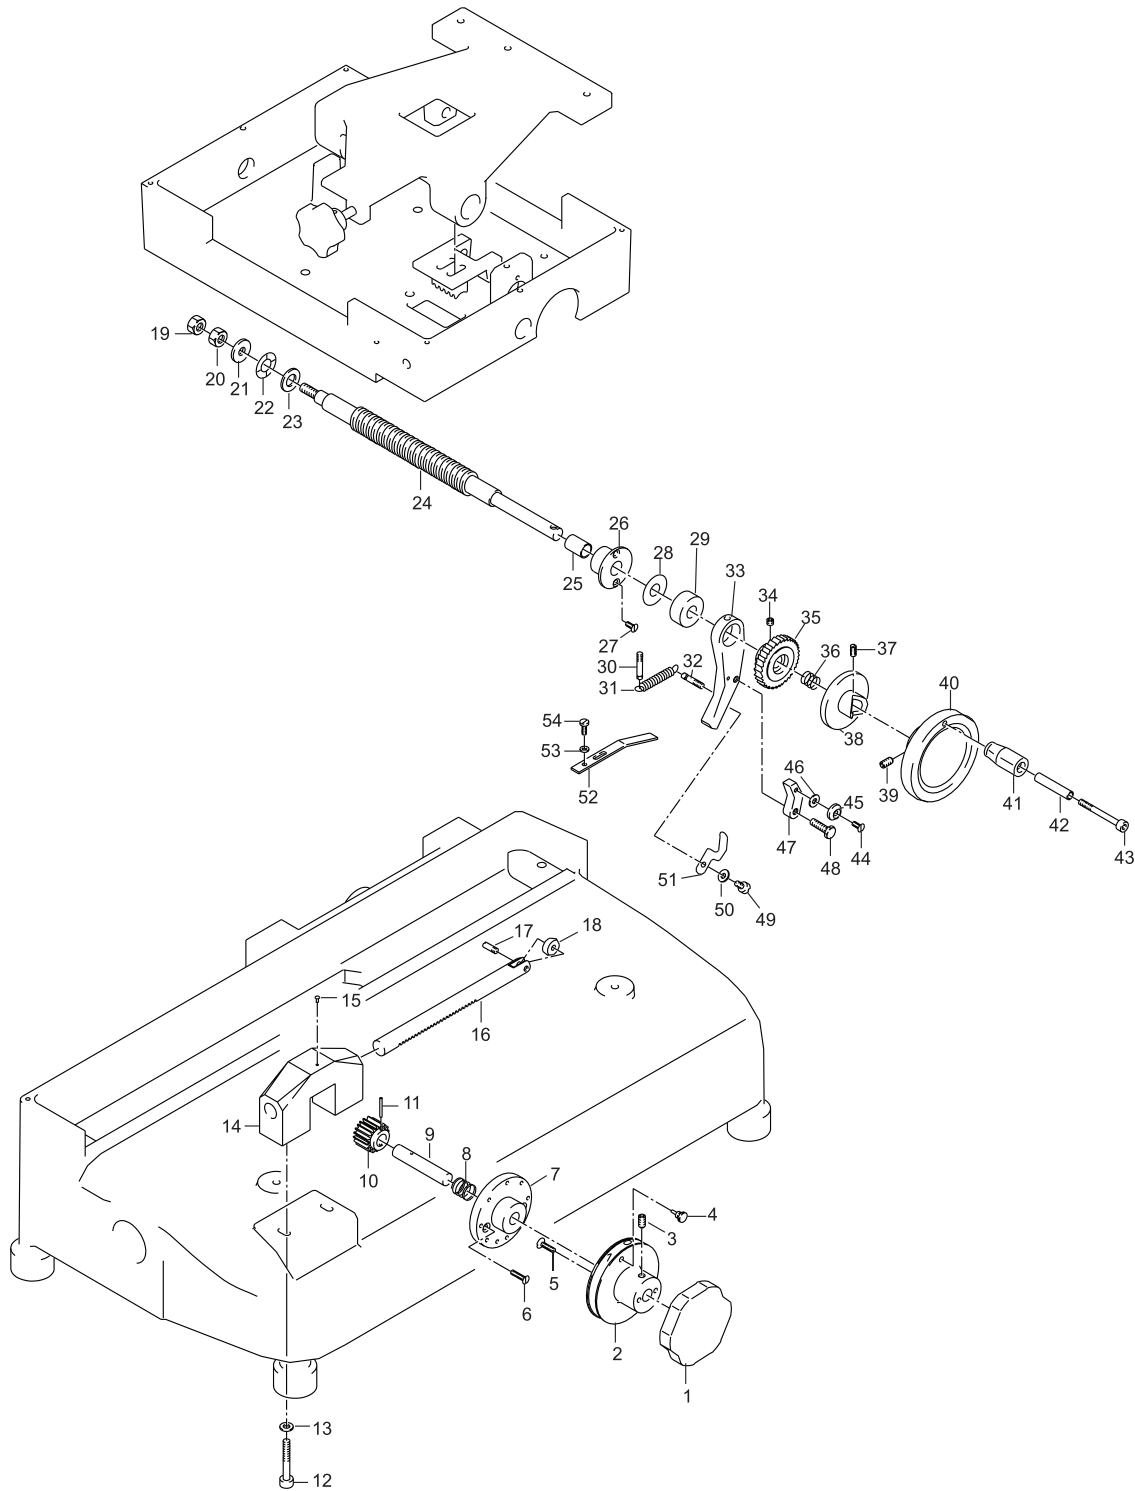

Model MS-IT-0350-M 13639

Meat Tray Assembly

Sold Complete

Parts Breakdown

Model MS-IT-0350-M 13639

Advancement Cart

Parts Breakdown

Model **MS-IT-0350-M** 13639

Support Stand

Sold Complete

Parts Breakdown

Model MS-IT-0350-M 13639

Base

Item No.	Description	Position	Item No.	Description	Position	Item No.	Description	Position
33278	Screw TE for 13639	1	33285	Tray for 13639	8	33292	Thumb Screw for 13639	15
33279	Washer for 13639	2	33286	Blade Assembly Casing for 13639	9	33293	Screw for 13639	16
33280	Washer for 13639	3	33287	Pin for 13639	10	33296	Tray for 13639	19
33281	Square Bar Support for Plate for 13639	4	33288	Pin for 13639	11	33297	Housing for 13639	20
33282	Plate Stop for 13639	5	33289	Chain Guard for 13639	12	33298	Foot for 13639	21
33283	Washer for 13639	6	33290	Screw for 13639	13	33299	Nut for 13639	22
32692	Thumb Screw 5 MA for 13639	7	33291	Screw for 13639	14	33300	Washer for 13639	23

Meat Tray Assembly

Item No.	Description	Position	Item No.	Description	Position	Item No.	Description	Position
33524	Complete Arm Assembly for 13639	1 - 38	33529	Set Screw for 13639	43	33534	Steel Pin for 13639	48
33525	Column for 13639	39	33530	Spacer for 13639	44	33535	Bottom Plate for 13639	49
33526	Column for 13639	40	33531	Top Plate for 13639	45	33536	Screw for 13639	50
33527	Set Screw for 13639	41	33532	Set Screw for 13639	46			
33528	Tightening Knob for 13639	42	33533	Set Screw for 13639	47			