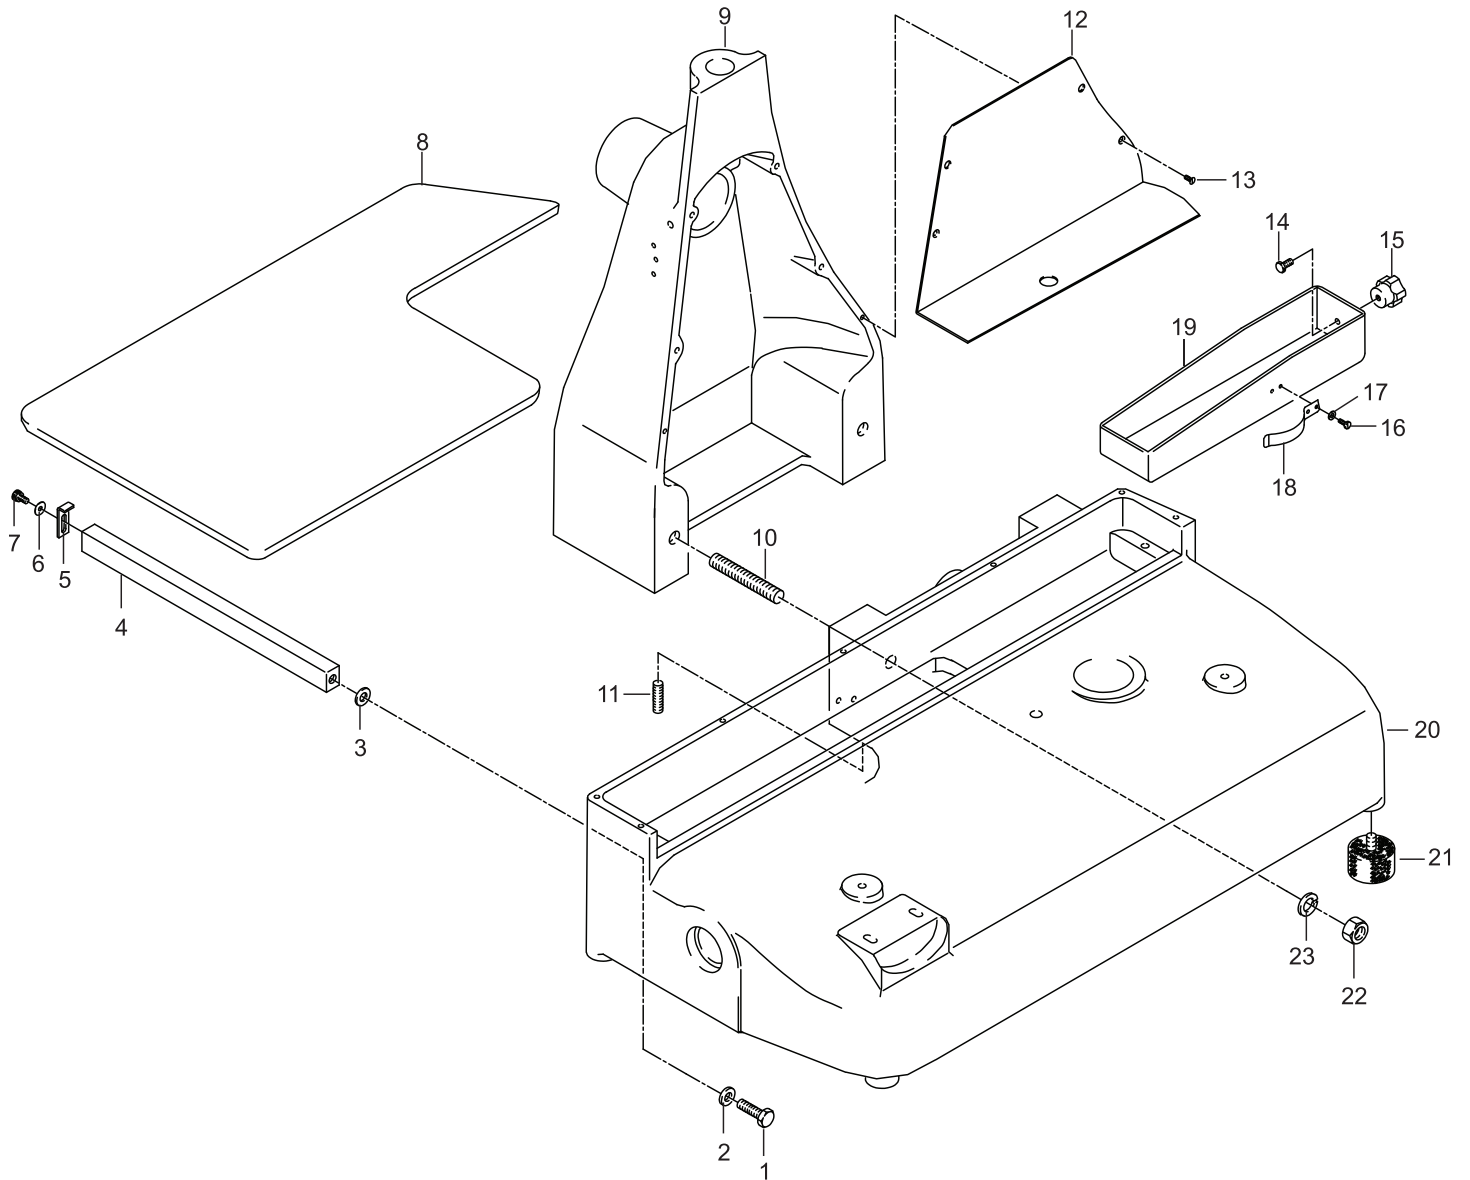

Parts Breakdown

Model MS-IT-0350-M 13639

Base