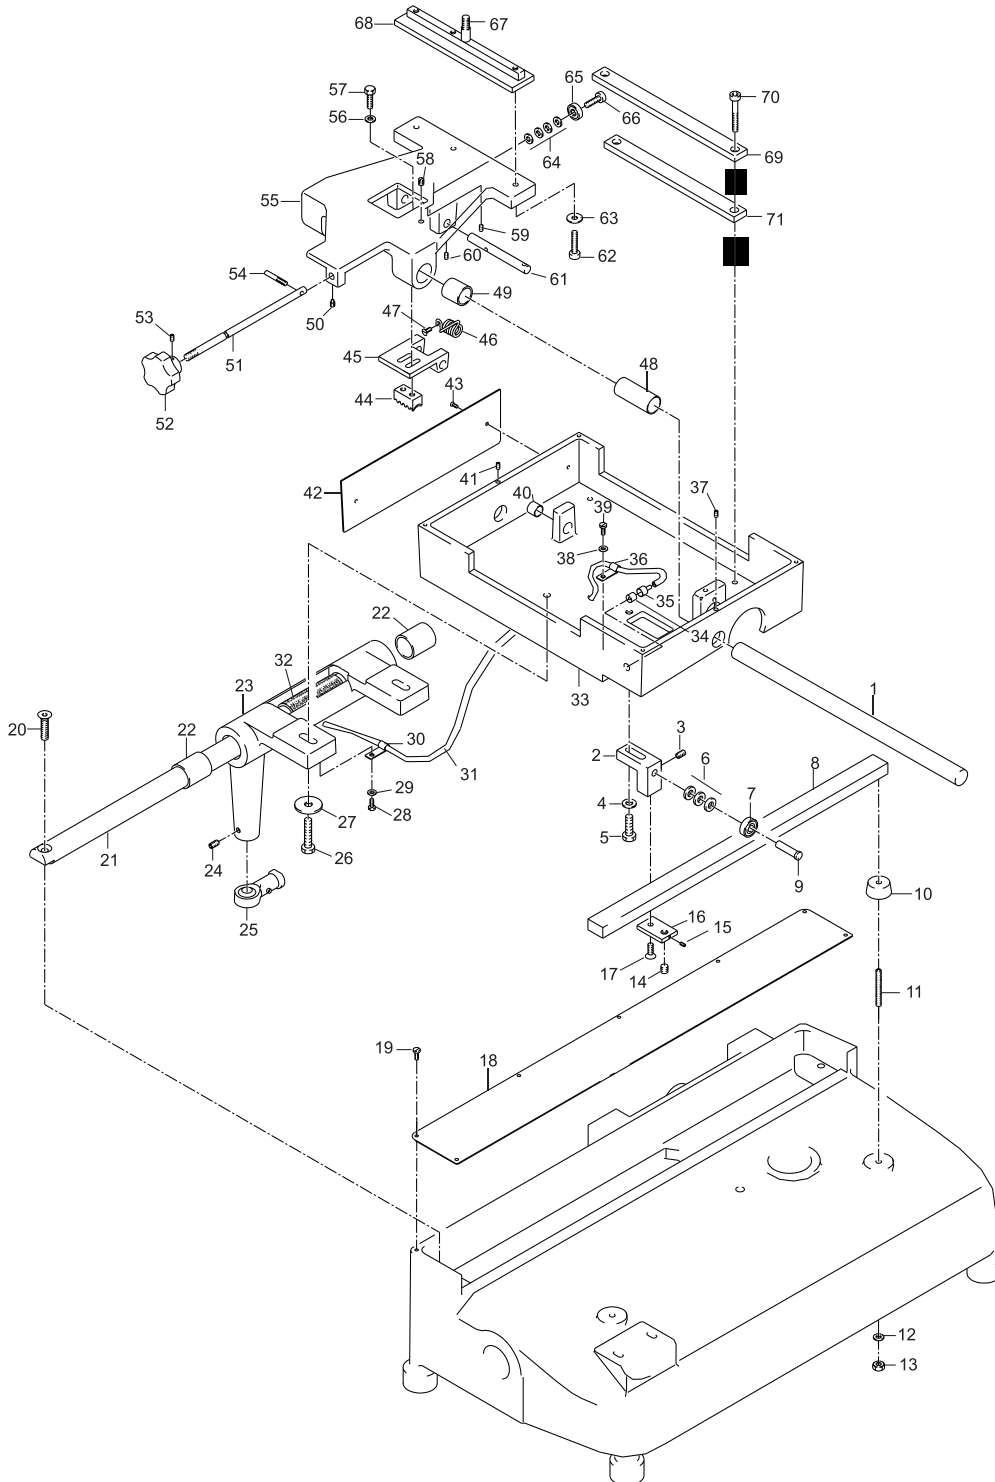

Parts Breakdown

Model MS-IT-0350-M 13639

Cart