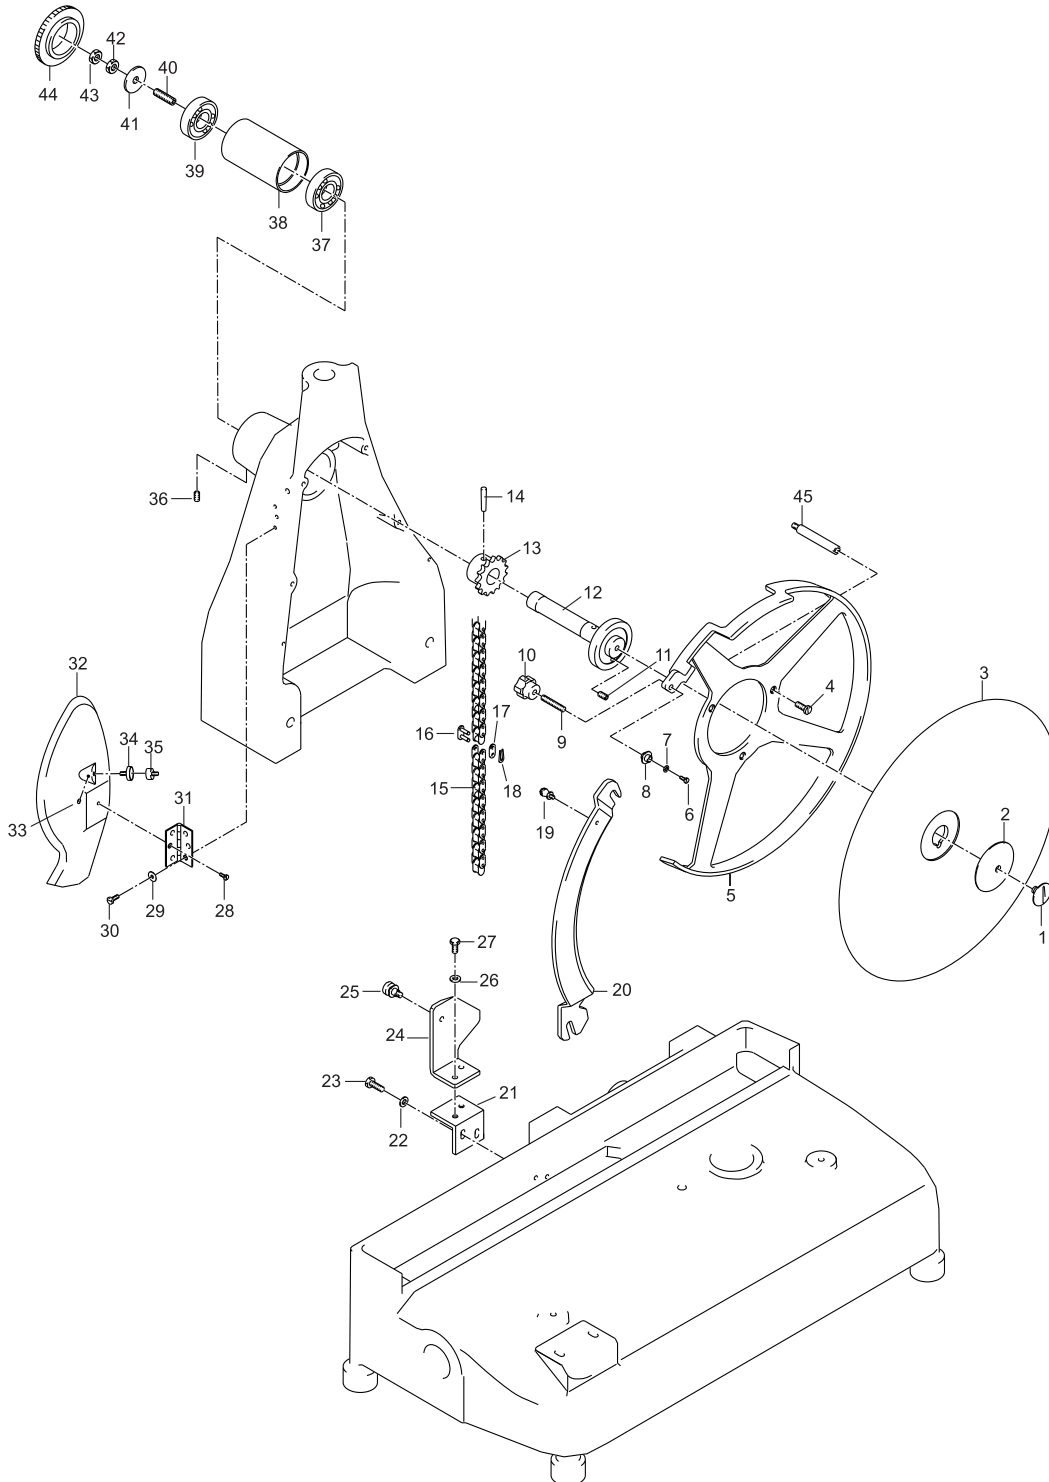

Parts Breakdown

Model MS-IT-0350-M 13639

Blade Assembly