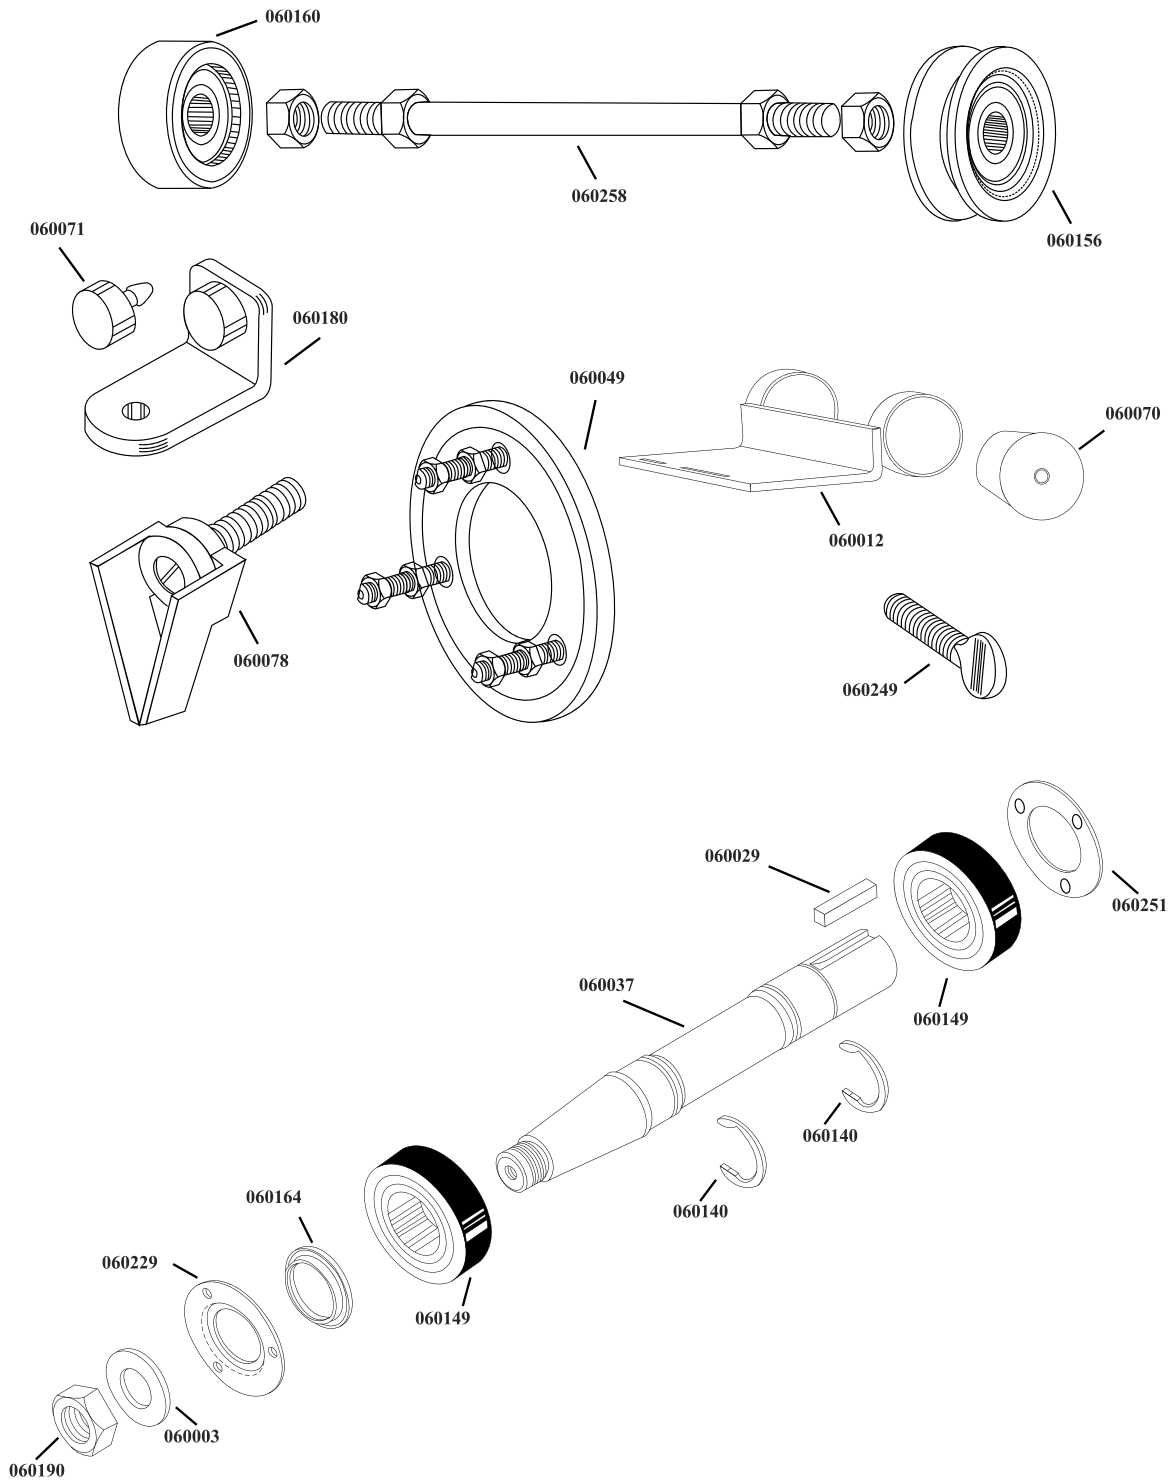

Parts Breakdown

Model BS-VE-2489-E 10271

060201

060196

Parts Breakdown

Model **BS-VE-2489-E** 10271

Parts Breakdown

Model BS-VE-2489-E 10271

Parts Breakdown

Model **BS-VE-2489-E** 10271

Parts Breakdown

Model **BS-VE-2489-E** 10271

Parts Breakdown

Model BS-VE-2489-E 10271

Parts Breakdown

Model BS-VE-2489-E 10271