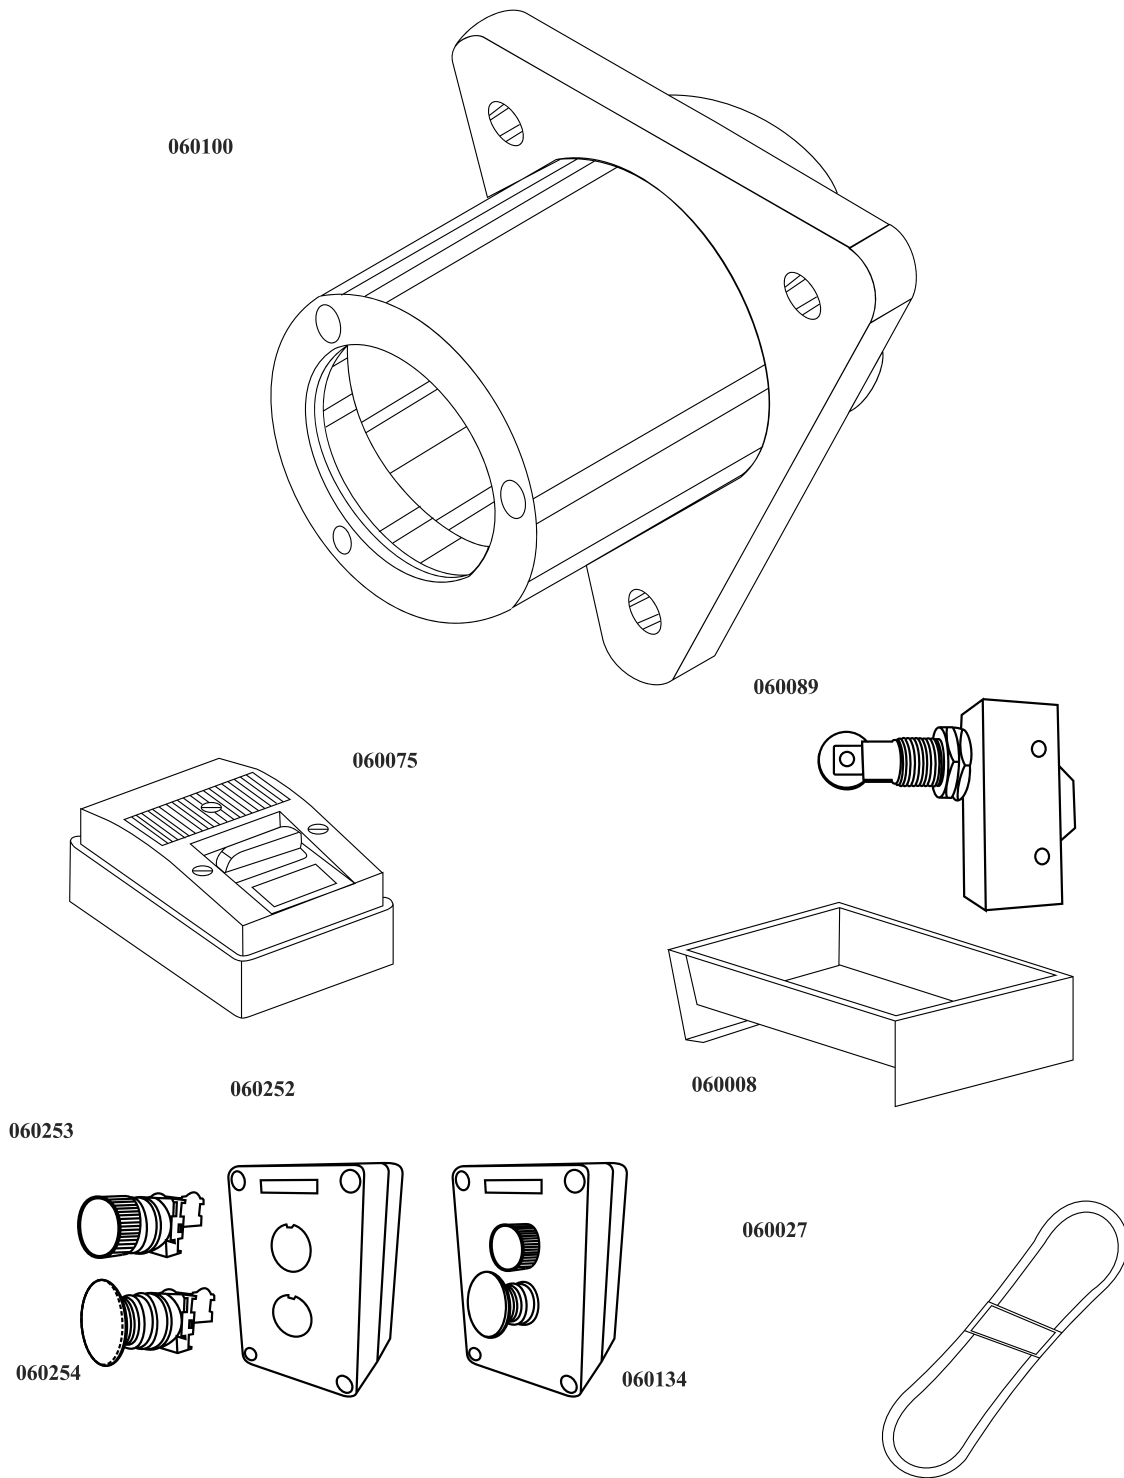

Parts Breakdown

Model BS-VE-2489-E 10271

060201

060196

Parts Breakdown

Model **BS-VE-2489-E** 10271

Parts Breakdown

Model BS-VE-2489-E 10271

Parts Breakdown

Model **BS-VE-2489-E** 10271

Parts Breakdown

Model **BS-VE-2489-E** 10271

Parts Breakdown

Model BS-VE-2489-E 10271

Parts Breakdown

Model BS-VE-2489-E 10271