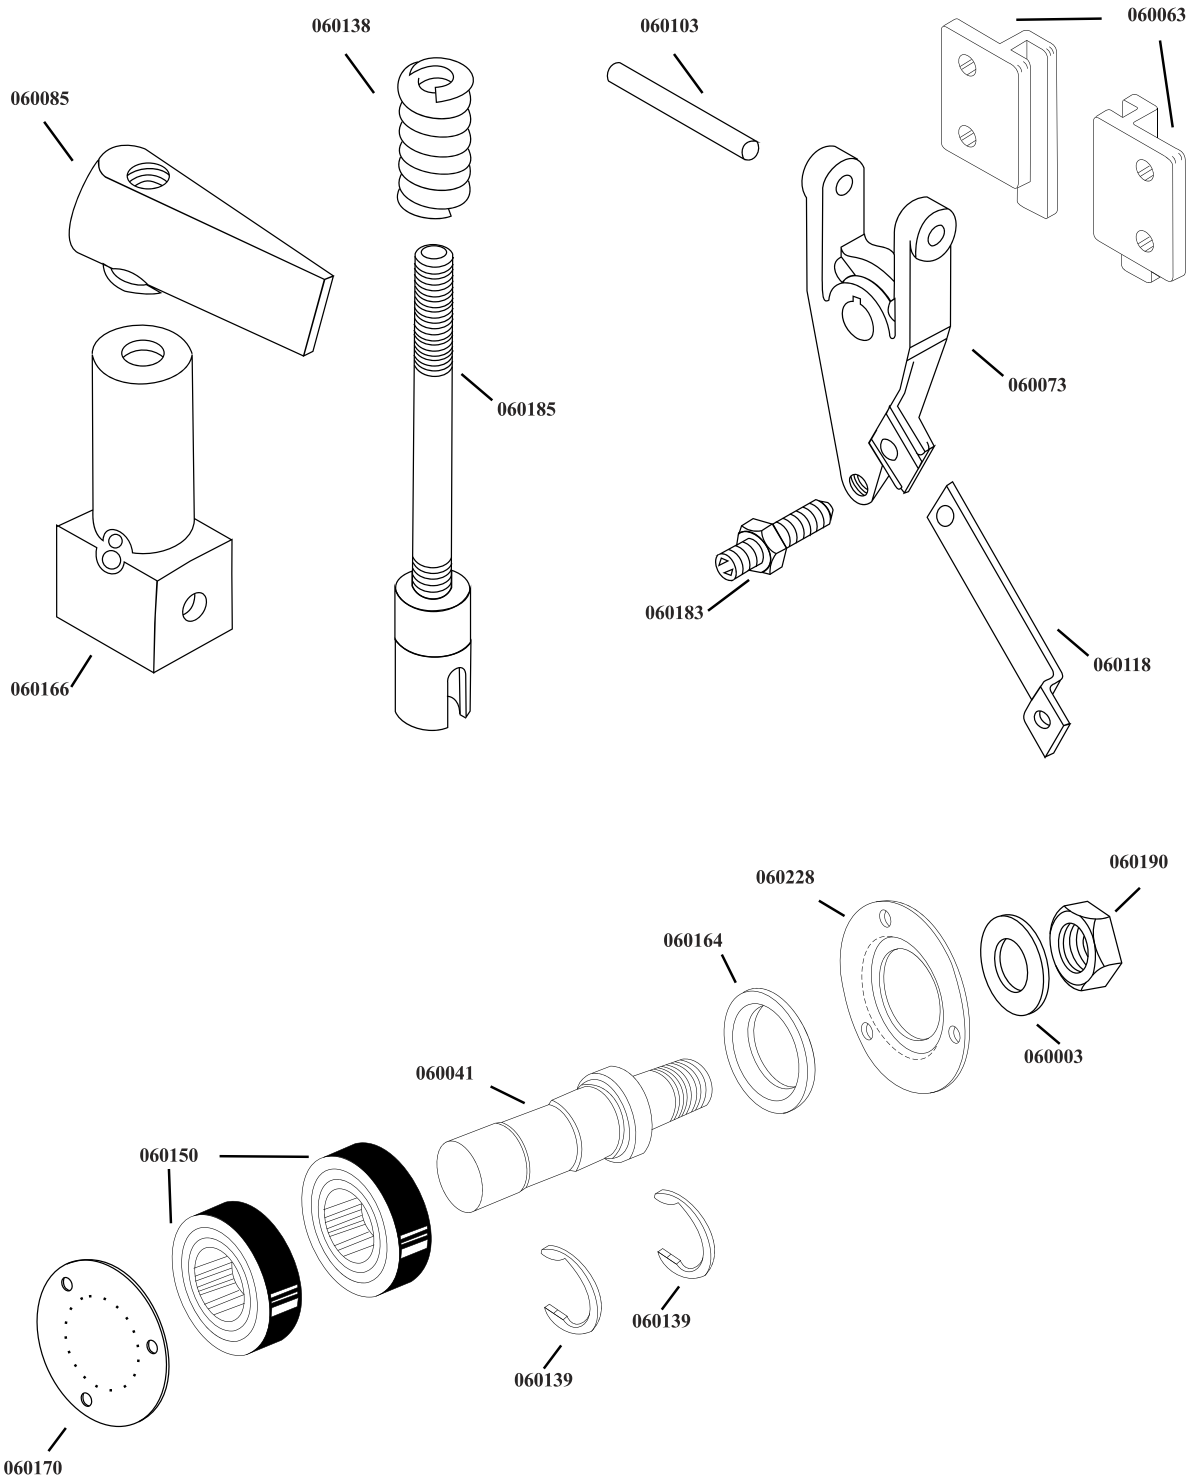

Parts Breakdown

Model BS-VE-2489-E 10271

060201

060196

Parts Breakdown

Model **BS-VE-2489-E** 10271

Parts Breakdown

Model BS-VE-2489-E 10271

Parts Breakdown

Model **BS-VE-2489-E** 10271

Parts Breakdown

Model **BS-VE-2489-E** 10271

Parts Breakdown

Model BS-VE-2489-E 10271

Parts Breakdown

Model BS-VE-2489-E 10271