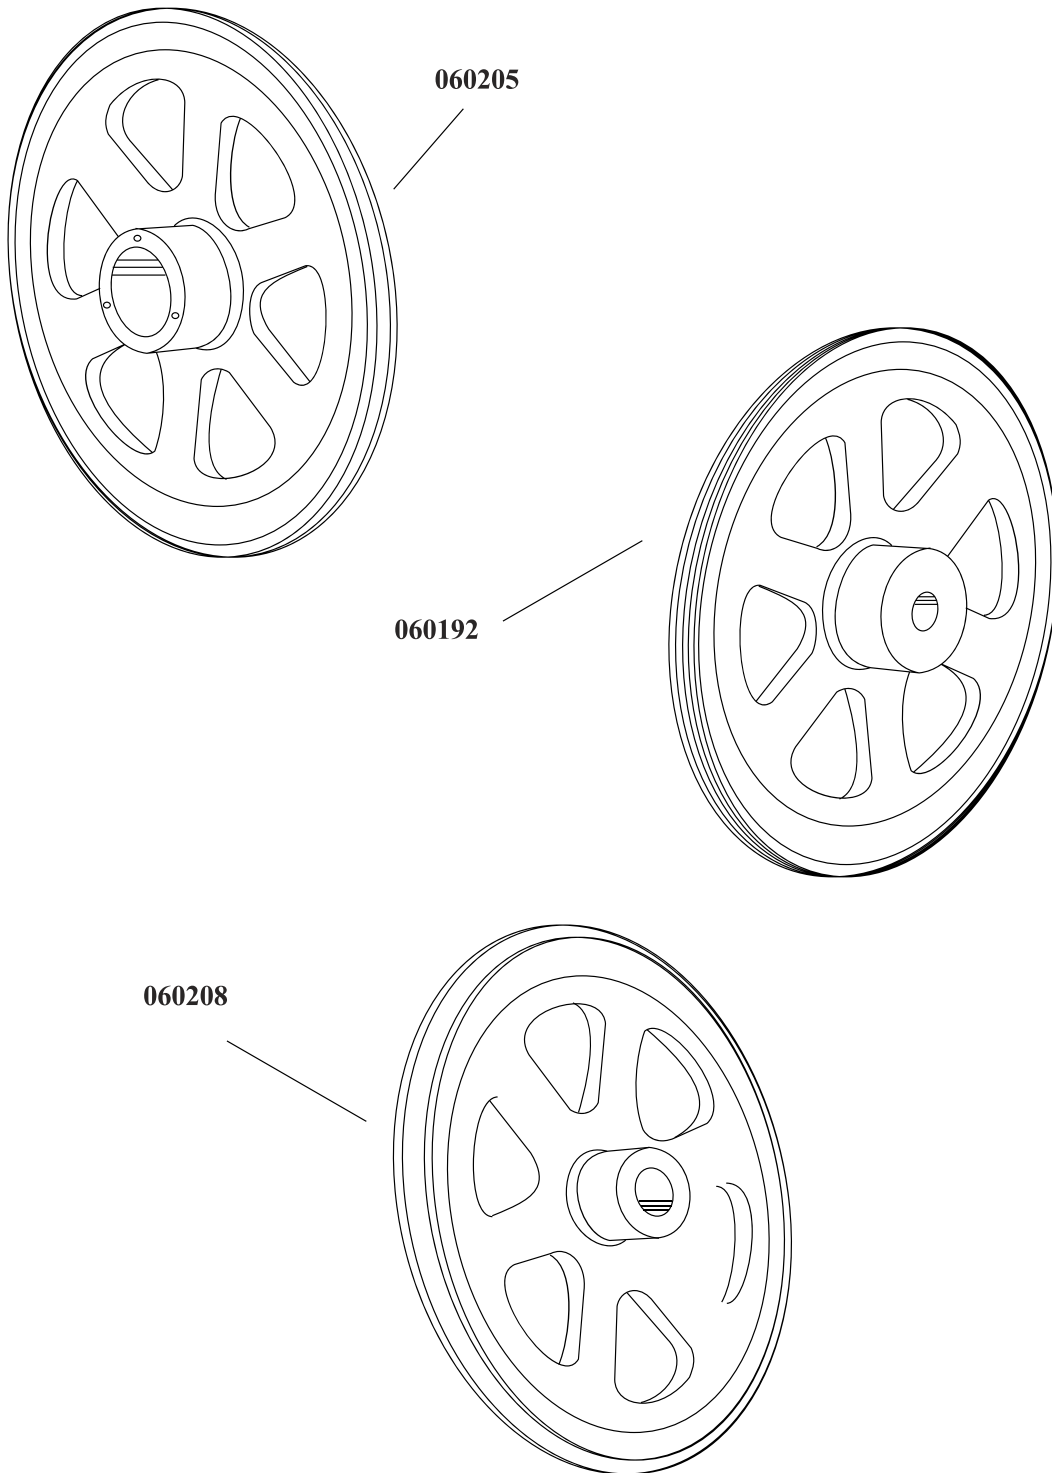

Parts Breakdown

Model BS-VE-2489-E 10271

060201

060196

Parts Breakdown

Model **BS-VE-2489-E** 10271

Parts Breakdown

Model BS-VE-2489-E 10271

Parts Breakdown

Model **BS-VE-2489-E** 10271

Parts Breakdown

Model **BS-VE-2489-E** 10271

Parts Breakdown

Model BS-VE-2489-E 10271

Parts Breakdown

Model BS-VE-2489-E 10271