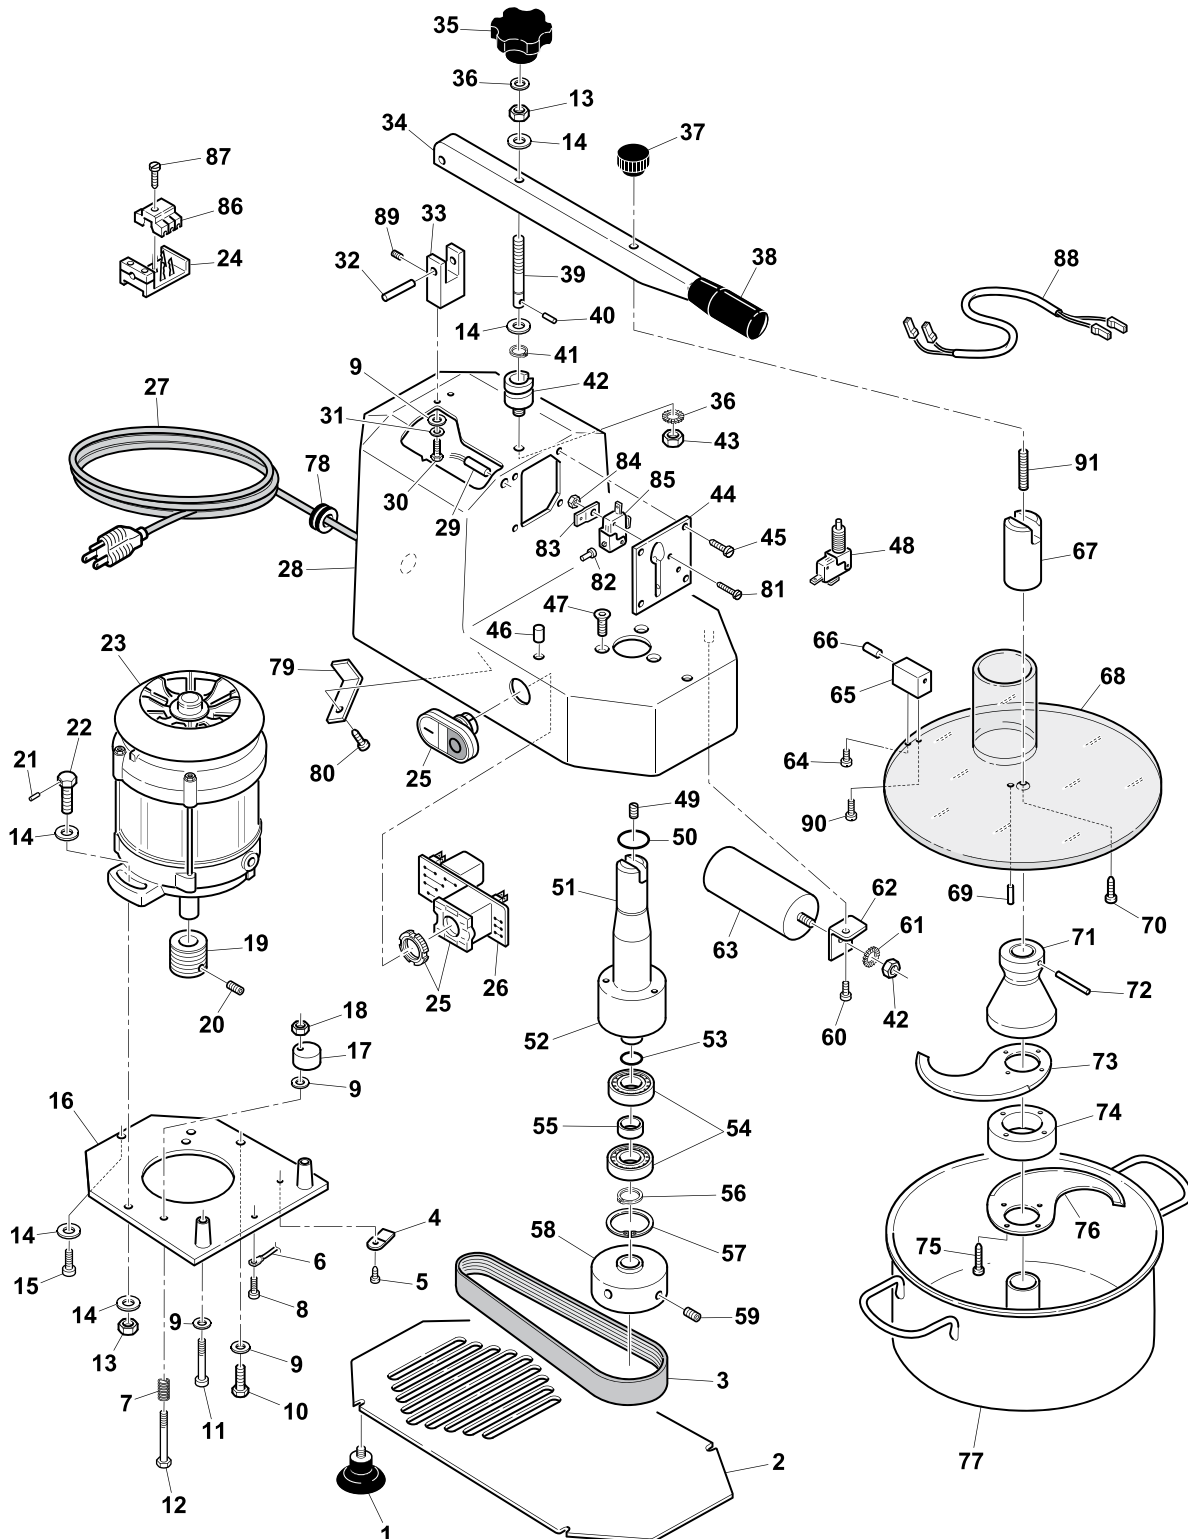

Parts Breakdown

Model FP-IT-0003 10830

Parts Breakdown

Model FP-IT-0003 10830

Item No.	Description	Position	Item No.	Description	Position	Item No.	Description	Position
38932	Foot for 10830	1	38961	Screw for 10830	30	38990	Set Screw for 10830	59
38933	Bottom for 10830	2	38962	Washer for 10830	31	38991	Screw for 10830	60
17854	Belt 510x10 for 10830	3	38963	Hinge Pin for 10830	32	38992	Washer for 10830	61
38935	Plate for 10830	4	38964	Hinge Support for 10830	33	38993	Capacitor & Bracket for 10830	62 - 63
38936	Screw for 10830	5	38965	Lever for 10830	34	38994	Screw for 10830	64
38937	Cable for 10830	6	38966	Thumb Knob for Lever for 10830	35	38995	Block Magnet for 10830	65
38938	Washer for 10830	7	38967	Washer for 10830	36	38996	Magnet for 10830	66
38939	Screw for 10830	8	15217	Lock Knob for 10830	37	38997	Shaft for 10830	67
38940	Washer for 10830	9	38969	Lever Handle for 10830	38	15223	Lid for 10830	68
38941	Screw for 10830	10	38970	Threaded Shaft for 10830	39	38999	Plug for 10830	69
38942	Screw for 10830	11	38971	Shaft Pin for 10830	40	39000	Screw for 10830	70
38943	Screw for 10830	12	38972	Clip for 10830	41	39001	Blade Support for 10830	71
38944	Nut for 10830	13	38973	Locking Pin for 10830	42	39002	Plug for 10830	72
38945	Washer for 10830	14	38974	Nut for 10830	43	39003	Blade for 10830	73
38946	Screw for 10830	15	38975	Driving Pot for 10830	44	39004	Spacer for 10830	74
38947	Motor Plate for 10830	16	38976	Screw for 10830	45	39005	Screws for 10830	75
38948	Cam Belt for 10830	17	38977	Micro Switch Pin for 10830	46	39006	Blade for 10830	76
38949	Nut for 10830	18	38978	Screw for 10830	47	39007	Pot for 10830	77
38950	Motor Pulley for 10830	19	15220	Microswitch for 10830	48	39008	Strain Relief for 10830	78
38951	Set Screw for 10830	20	38980	Set Screw for 10830	49	39009	Bracket for 10830	79
38952	Plug for 10830	21	38981	O-Ring Rubber for 10830	50	39010	Screw for 10830	80
38953	Screw for 10830	22	38982	Bearing and Shaft for 10830	51	39011	Screw for 10830	81
15213	Motor for 10830	23	38983	Pulley for 10830	52	39012	Pin for 10830	82
38955	Terminal Clamp for 10830	24	38984	O-Ring for 10830	53	39013	Complete Assembly for 10830	83
38956	On / Off Switch for 10830	25	38985	Bearing for 10830	54	39014	Nut for 10830	84
38957	Switch Assembly for 10830	26	38986	Spacer for 10830	55	39015	Micro Switch for 10830	85
14859	Power Cord for 10830	27	38987	Clip for 10830	56	39016	Terminal Clamp for 10830	86
38959	Housing for 10830	28	38988	Clip for 10830	57	39017	Screw for 10830	87
38960	Magnetic Microswitch for 10830	29	38989	Pulley for 10830	58	39018	Hallow Cable for 10830	88