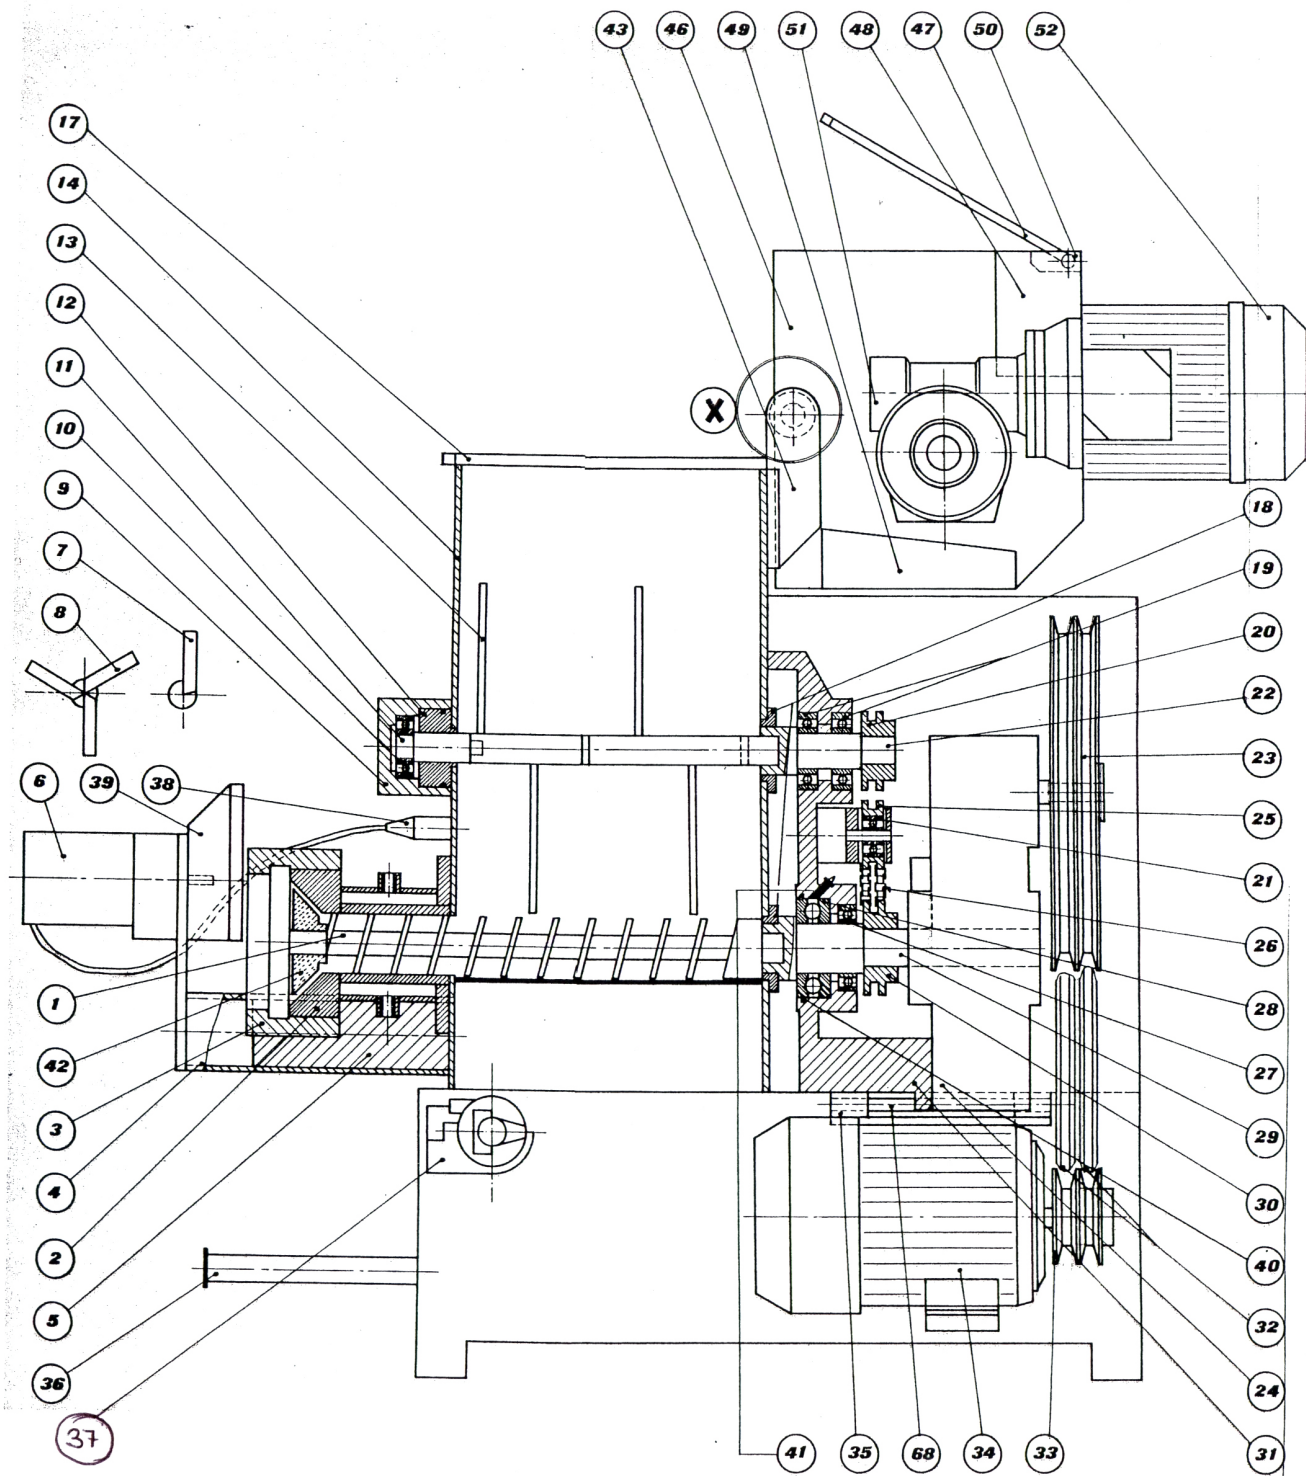

Parts Breakdown

Model PM-IT-0040 13440

Parts Breakdown

Model PM-IT-0040 13440

Parts Breakdown

Model PM-IT-0040 13440

Item No.	Description	Position	Item No.	Description	Position	Item No.	Description	Position
37967	Worm Complete with Propeller for 13440	1	77793	Reducer Pulley for 13440	23	AD378	Bath for 13440	46
77780	Sleeve for 13440	2	77794	Reducer for 13440	24	77878	Bath Lid 2 for 13440	47
31248	Die Retaining Ring for 13440	3	77849	Chain Tightener Roller for 13440	25	AD379	Protection for 13440	48
14564	Rotating Cutter Sup. Arm for 13440	4	45190	Double Chain 06B-2 3/8" 55 S+J for 13440	26	AD380	Protection for 13440	49
77782	Fixed Support for 13440	5	77797	Bearing 6008 2RS for 13440	27	AD381	Range for 13440	50
14565	Cutter Motor with Plug for 13440	6	77798	Bearing 51308 for 13440	28	AD382	Reducer for 13440	51
16280	Cutter Blade Single for 13440	7	77799	Mixer Lower Shaft for 13440	29	77876	Motor 3ph 208V 60Hz 0.55kW for 13440	52
77784	Cutter Blade 3-Blade for 13440	8	77800	Lower Pinion Z=23 3/8" for 13440	30	AD383	Mixer Shaft for 13440	53
10901	Rotating Mixer Support with Bearing and Shaft for 13440	9	77801	Rear Support Plate for 13440	31	AD384	Mixer for 13440	54
77843	Bearing 6206 2RS for 13440	10	77855	Belt SPZ 1202 for 13440	32	AD385	Bearing for 13440	55
AD367	Mobile Mixer Pin for 13440	11	77803	Motor Pulley for 13440	33	AD386	Mobile Mixer Pin for 13440	56
77835	Fixed Support for 13440	12	AD399	Motor Main 208/60/3 for 13440	34	AD387	Mobile Mixer Support for 13440	57
39487	Mixer for 13440	13	77804	Motor Base for 13440	35	AD388	Fixed Mixer Support for 13440	58
AD368	Tank for 13440	14	77805	Sieve Support Rods for 13440	36	AD389	Migrate Support for 13440	59
AD369	Shaft for 13440	15	77806	Fan for 13440	37	AD390	Motor for 13440	60
77814	Bushing for 13440	16	AD372	Plug for 13440	38	AD391	Pin for 13440	61
40030	Tank Lid Cover for 13440	17	15432	Cutter Protection for 13440	39	AD392	Washer for 13440	62
77789	Upper Wheel for 13440	18	AD373	Ring IS 78/3.3/0.82 Inox for 13440	40	AD393	Unibal Head for 13440	63
AN226	Lower Wheel for 13440	18	77809	Fattener for 13440	41	AD394	Range for 13440	64
AD370	Bearing 6206 2RS for 13440	19	AD374	Spiral for 13440	42	AD395	Motor Support for 13440	65
AN225	Upper Pinion 3/8" Z=18 for 13440	20	AD375	Upper Right Bath Bracket for 13440	43	AD396	Angular for 13440	66
77845	Bearing 6200 2RS for 13440	21	AD376	Upper Left Bath Bracket for 13440	44	AD397	Threaded Rod for 13440	67
77792	Upper Mixer Shaft for 13440	22	AD377	Protection for 13440	45	AD398	Motor Base Rod for 13440	68