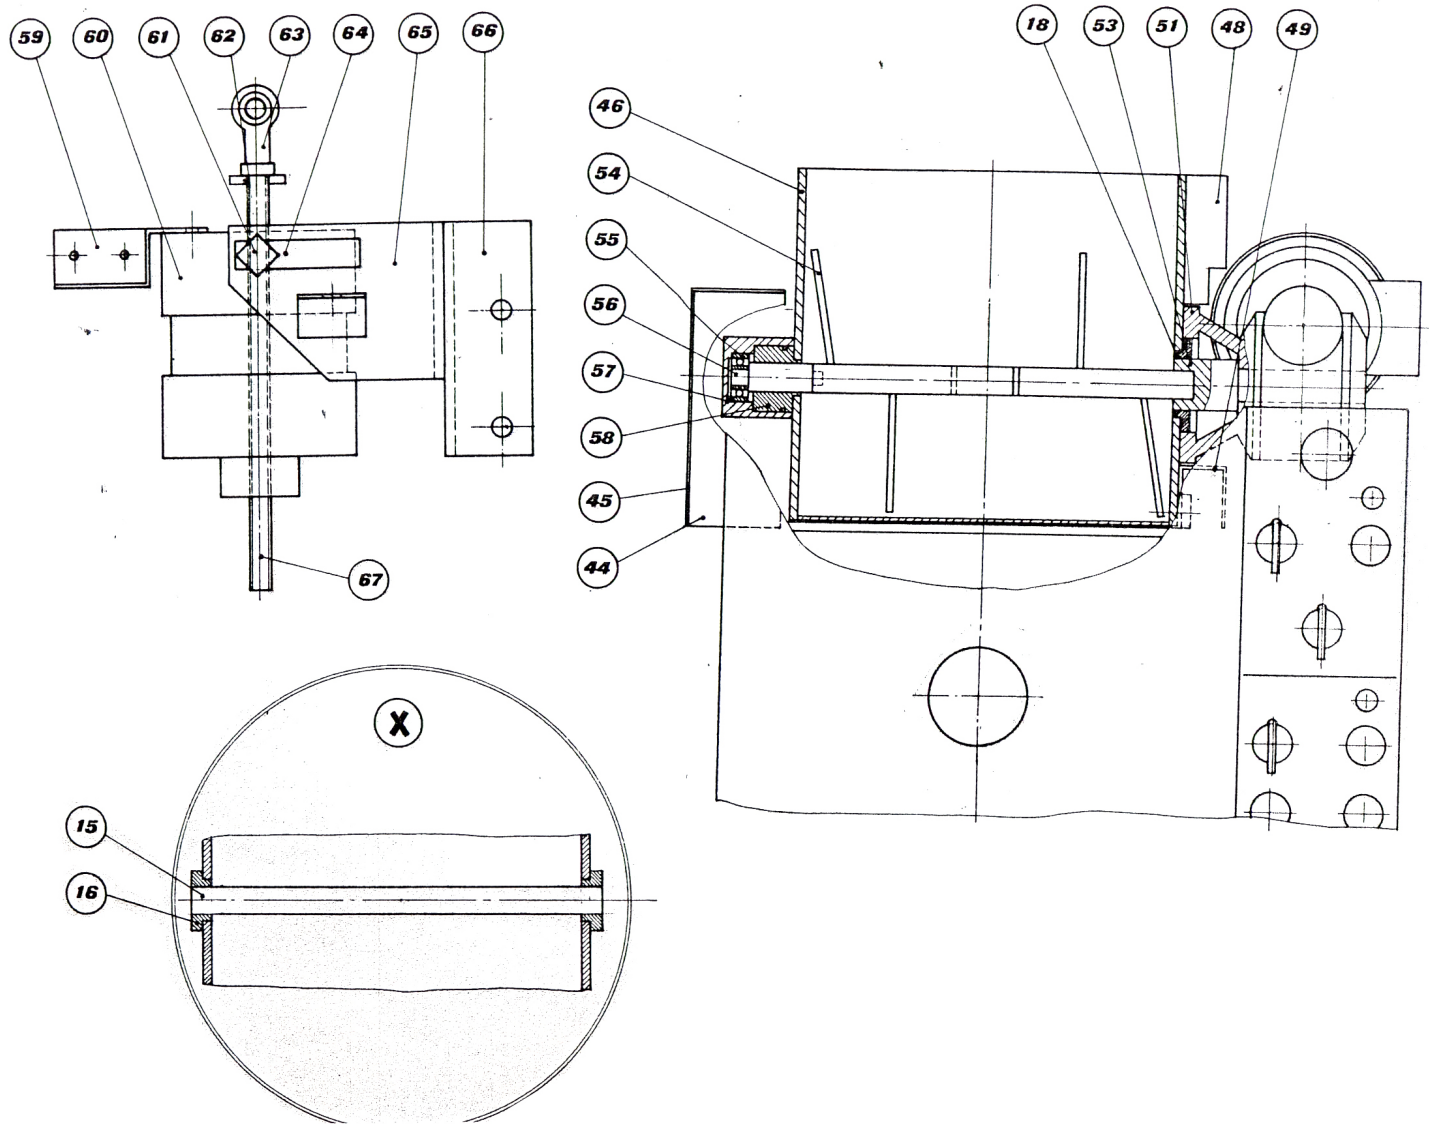

Parts Breakdown

Model PM-IT-0040 13440

Parts Breakdown

Model PM-IT-0040 13440

Parts Breakdown

Model PM-IT-0040 13440

Item No.	Description	Position	Item No.	Description	Position	Item No.	Description	Position
37967	Worm Complete with Propeller for 13440	1	77793	Reducer Pulley for 13440	23	AD378	Bath for 13440	46
77780	Sleeve for 13440	2	77794	Reducer for 13440	24	77878	Bath Lid 2 for 13440	47
31248	Die Retaining Ring for 13440	3	77849	Chain Tightener Roller for 13440	25	AD379	Protection for 13440	48
14564	Rotating Cutter Sup. Arm for 13440	4	45190	Double Chain 06B-2 3/8" 55 S+J for 13440	26	AD380	Protection for 13440	49
77782	Fixed Support for 13440	5	77797	Bearing 6008 2RS for 13440	27	AD381	Range for 13440	50
14565	Cutter Motor with Plug for 13440	6	77798	Bearing 51308 for 13440	28	AD382	Reducer for 13440	51
16280	Cutter Blade Single for 13440	7	77799	Mixer Lower Shaft for 13440	29	77876	Motor 3ph 208V 60Hz 0.55kW for 13440	52
77784	Cutter Blade 3-Blade for 13440	8	77800	Lower Pinion Z=23 3/8" for 13440	30	AD383	Mixer Shaft for 13440	53
10901	Rotating Mixer Support with Bearing and Shaft for 13440	9	77801	Rear Support Plate for 13440	31	AD384	Mixer for 13440	54
77843	Bearing 6206 2RS for 13440	10	77855	Belt SPZ 1202 for 13440	32	AD385	Bearing for 13440	55
AD367	Mobile Mixer Pin for 13440	11	77803	Motor Pulley for 13440	33	AD386	Mobile Mixer Pin for 13440	56
77835	Fixed Support for 13440	12	AD399	Motor Main 208/60/3 for 13440	34	AD387	Mobile Mixer Support for 13440	57
39487	Mixer for 13440	13	77804	Motor Base for 13440	35	AD388	Fixed Mixer Support for 13440	58
AD368	Tank for 13440	14	77805	Sieve Support Rods for 13440	36	AD389	Migrate Support for 13440	59
AD369	Shaft for 13440	15	77806	Fan for 13440	37	AD390	Motor for 13440	60
77814	Bushing for 13440	16	AD372	Plug for 13440	38	AD391	Pin for 13440	61
40030	Tank Lid Cover for 13440	17	15432	Cutter Protection for 13440	39	AD392	Washer for 13440	62
77789	Upper Wheel for 13440	18	AD373	Ring IS 78/3.3/0.82 Inox for 13440	40	AD393	Unibal Head for 13440	63
AN226	Lower Wheel for 13440	18	77809	Fattener for 13440	41	AD394	Range for 13440	64
AD370	Bearing 6206 2RS for 13440	19	AD374	Spiral for 13440	42	AD395	Motor Support for 13440	65
AN225	Upper Pinion 3/8" Z=18 for 13440	20	AD375	Upper Right Bath Bracket for 13440	43	AD396	Angular for 13440	66
77845	Bearing 6200 2RS for 13440	21	AD376	Upper Left Bath Bracket for 13440	44	AD397	Threaded Rod for 13440	67
77792	Upper Mixer Shaft for 13440	22	AD377	Protection for 13440	45	AD398	Motor Base Rod for 13440	68