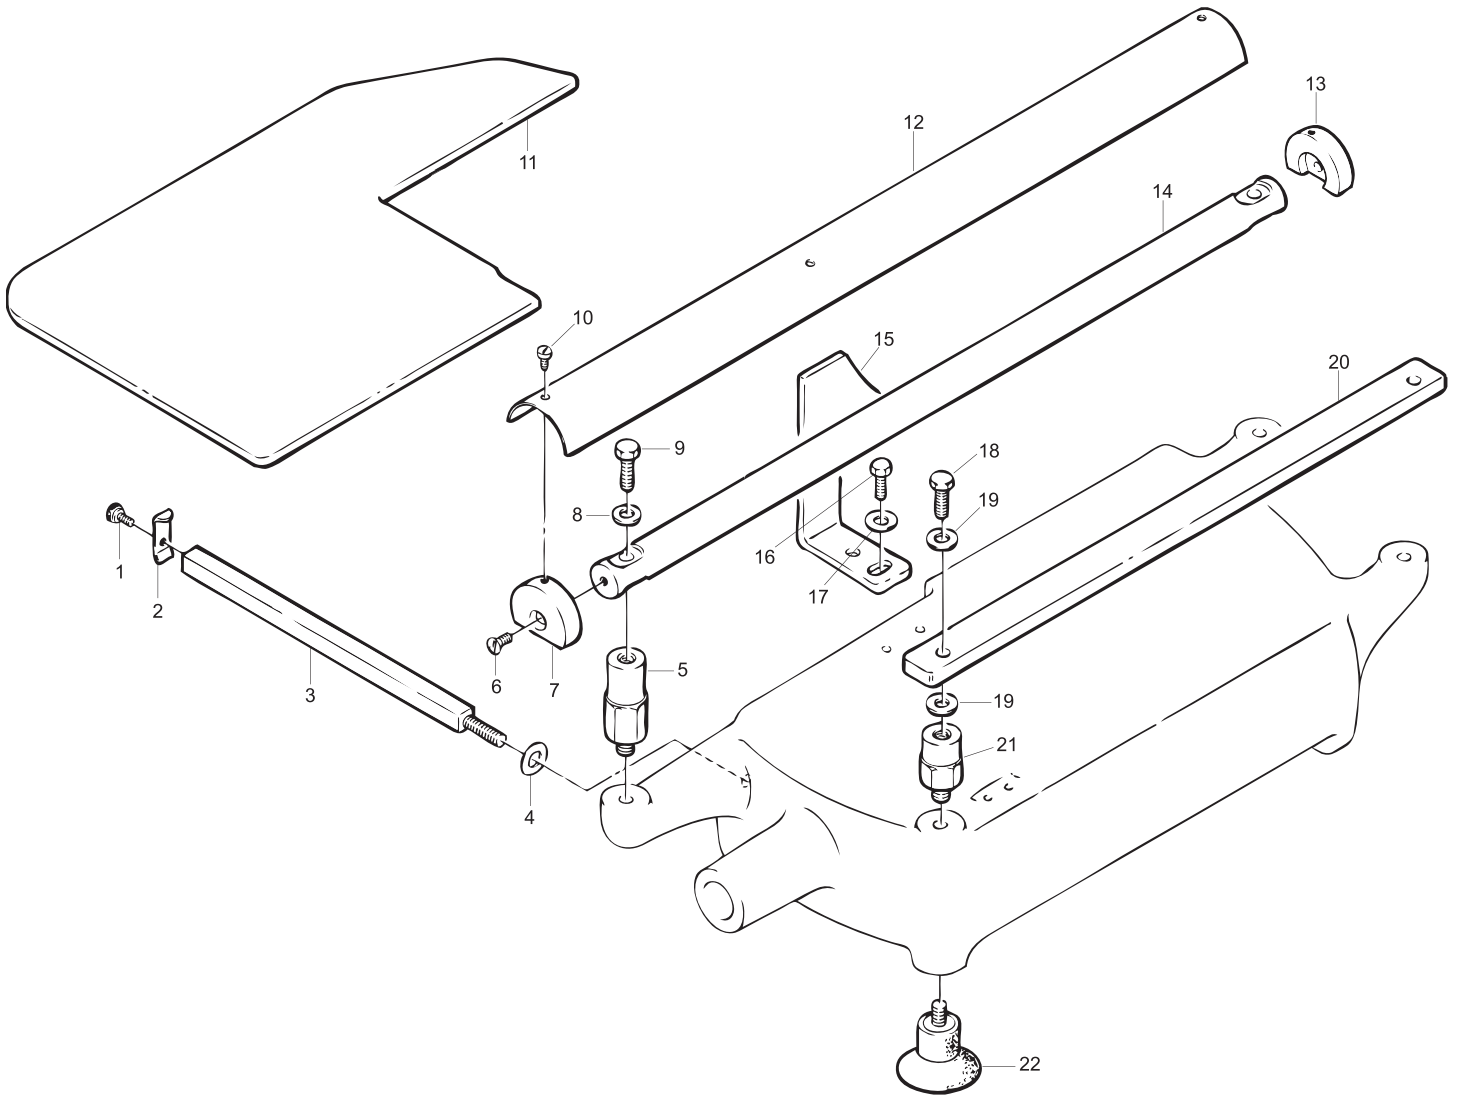

Parts Breakdown

Model MS-IT-0300-M 13634

Guide