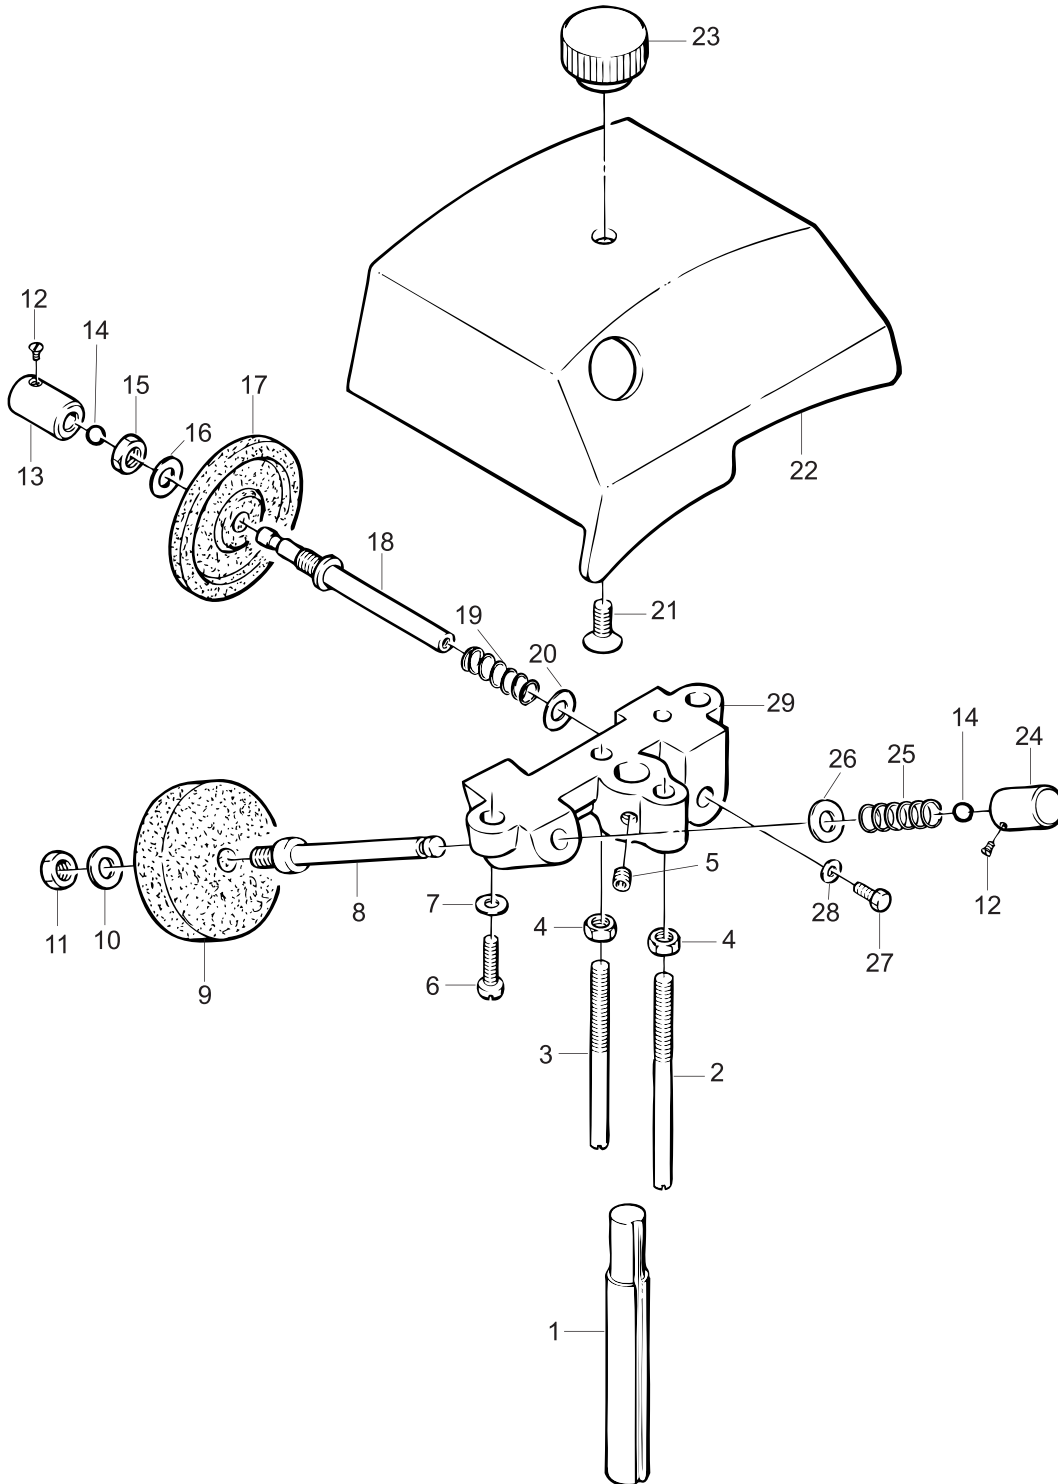

Parts Breakdown

Model MS-IT-0300-M 13634

Sharpening Assembly