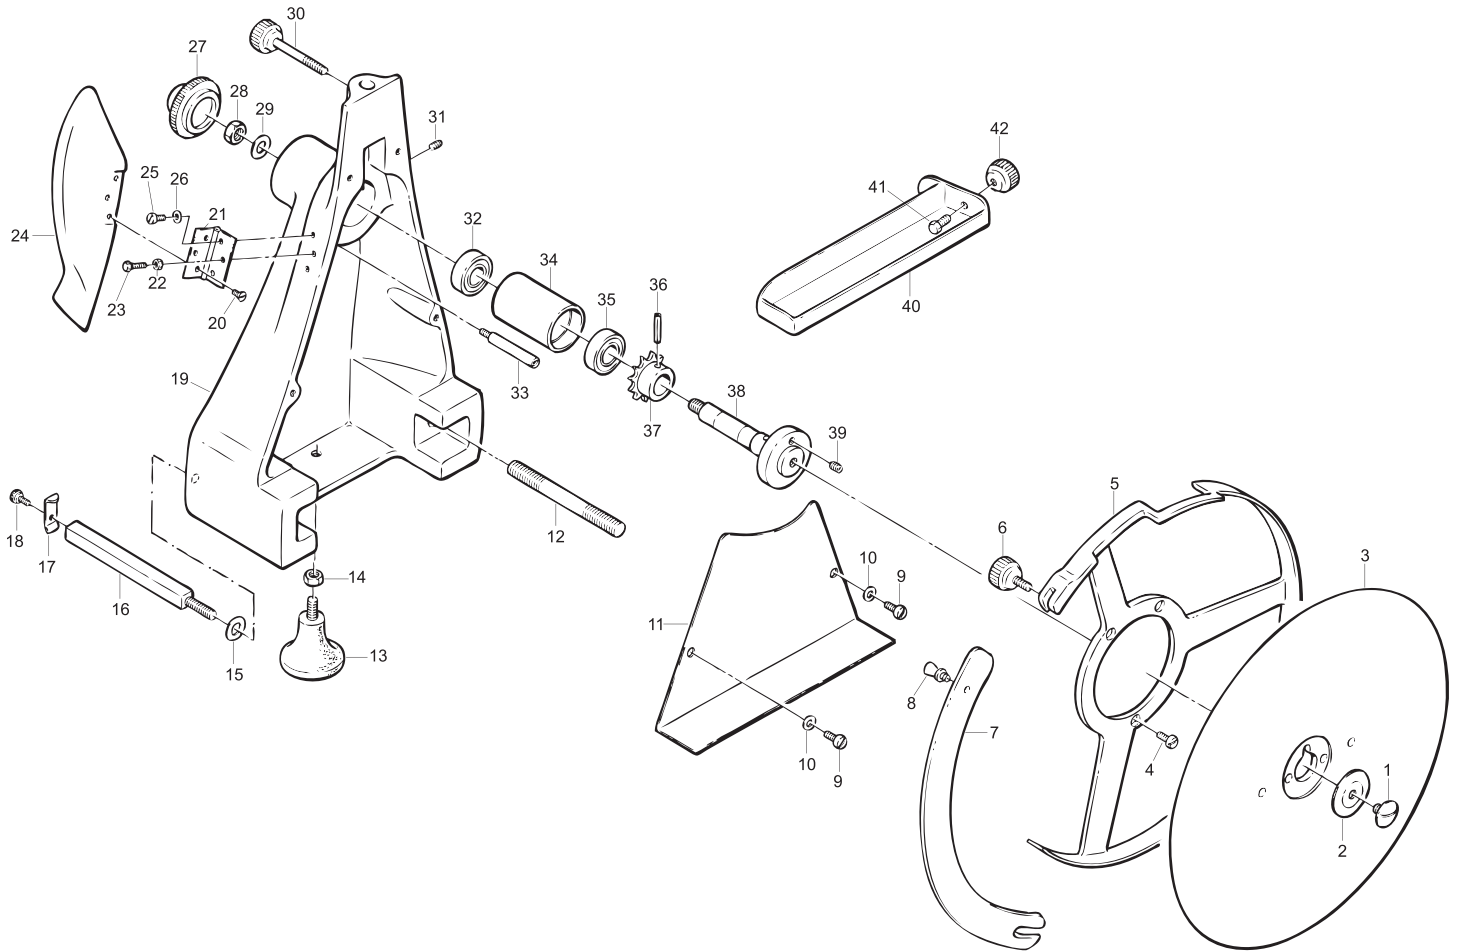

Blade Assembly

Parts Breakdown

Model MS-IT-0300-M 13634

Cart

Parts Breakdown

Model MS-IT-0300-M 13634

Thickness Adjustor

Parts Breakdown

Model MS-IT-0300-M 13634

Meat Tray Assembly

Parts Breakdown

Model MS-IT-0300-M 13634

Sharpening Assembly

Parts Breakdown

Model MS-IT-0300-M 13634

Base

Meat Tray Assembly

| Item No. | Description | Position | Item No. | Description | Position | Item No. | Description | Position |
|----------|---------------------------------|----------|----------|---------------------------|----------|----------|----------------------|----------|
| 33241 | Complete Arm Assembly for 13634 | 1 - 35 | 33245 | Spacer for 13634 | 39 | 33249 | Plate Lock for 13634 | 43 |
| 33242 | Screw Chrome for 13634 | 36 | 33470 | Index Knob for 13634 | 40 | 33250 | Top Plate for 13634 | 44 |
| 33243 | Long Column for 13634 | 37 | 33247 | Set Screw 12 for 13634 | 41 | | | |
| 33244 | Short Column for 13634 | 38 | 33248 | Screw TPSV 4x10 for 13634 | 42 | | | |