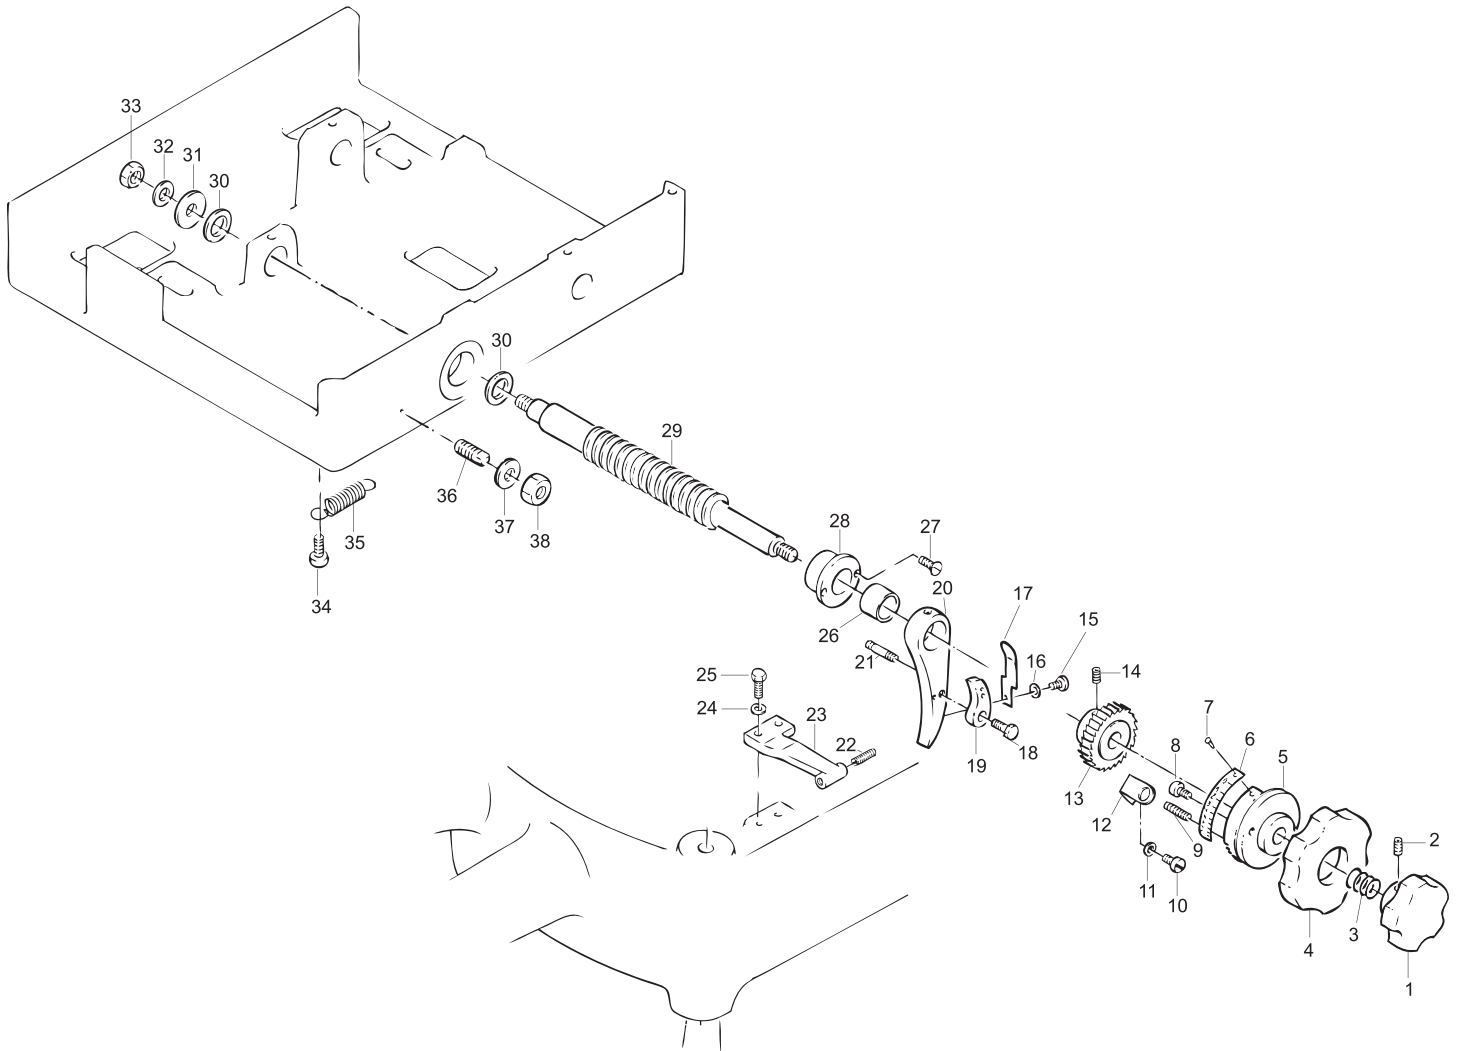

Blade Assembly

Parts Breakdown

Model MS-IT-0300-M 13634

Cart

Parts Breakdown

Model MS-IT-0300-M 13634

Thickness Adjustor

Parts Breakdown

Model MS-IT-0300-M 13634

Meat Tray Assembly

Parts Breakdown

Model MS-IT-0300-M 13634

Sharpening Assembly

Parts Breakdown

Model MS-IT-0300-M 13634

Base