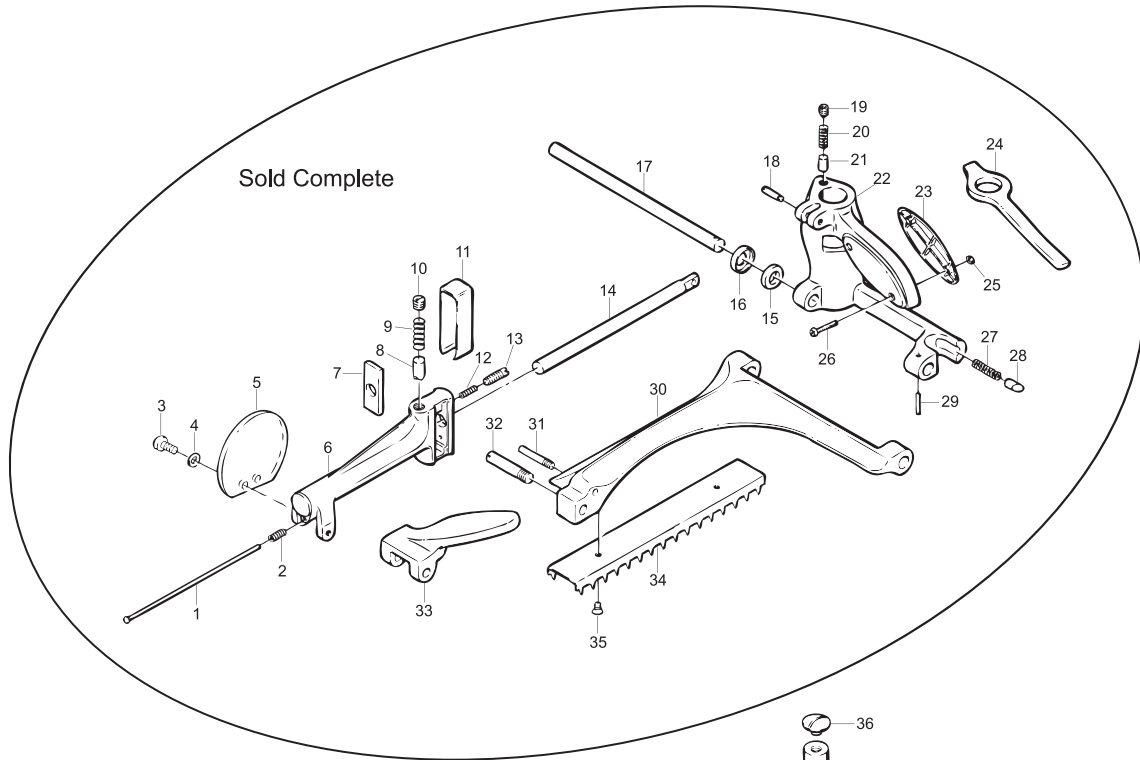

Parts Breakdown

Model MS-IT-0300-M 13634

Meat Tray Assembly