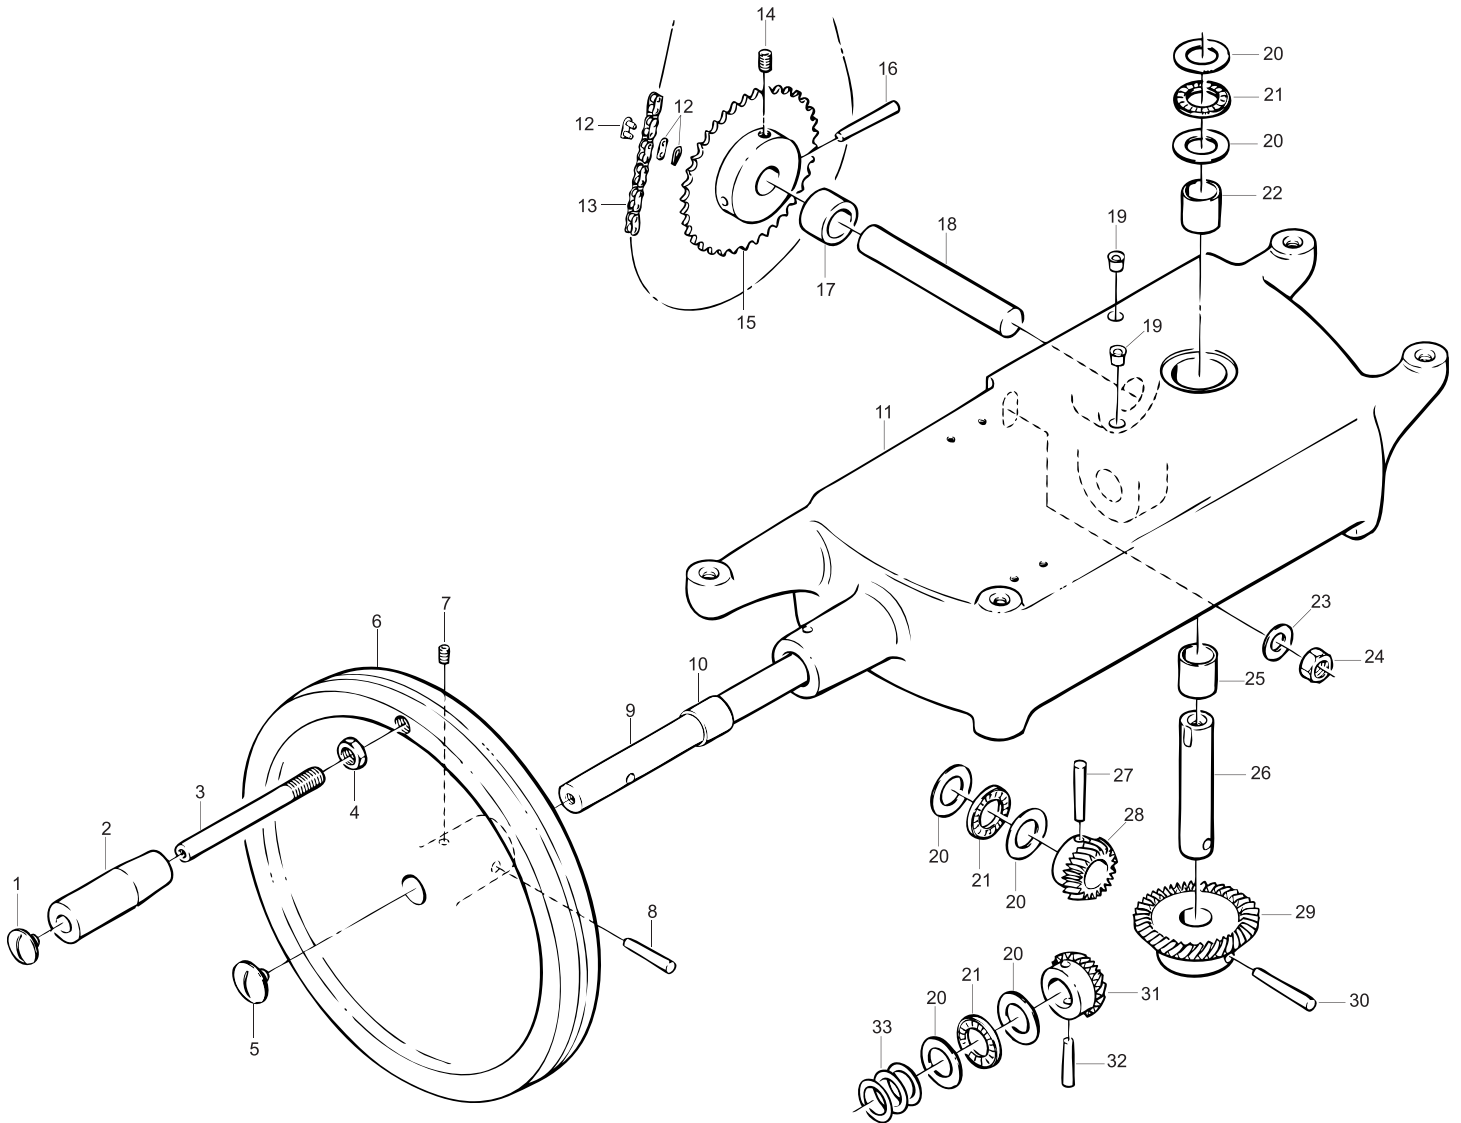

Parts Breakdown

Model MS-IT-0300-M 13634

Base