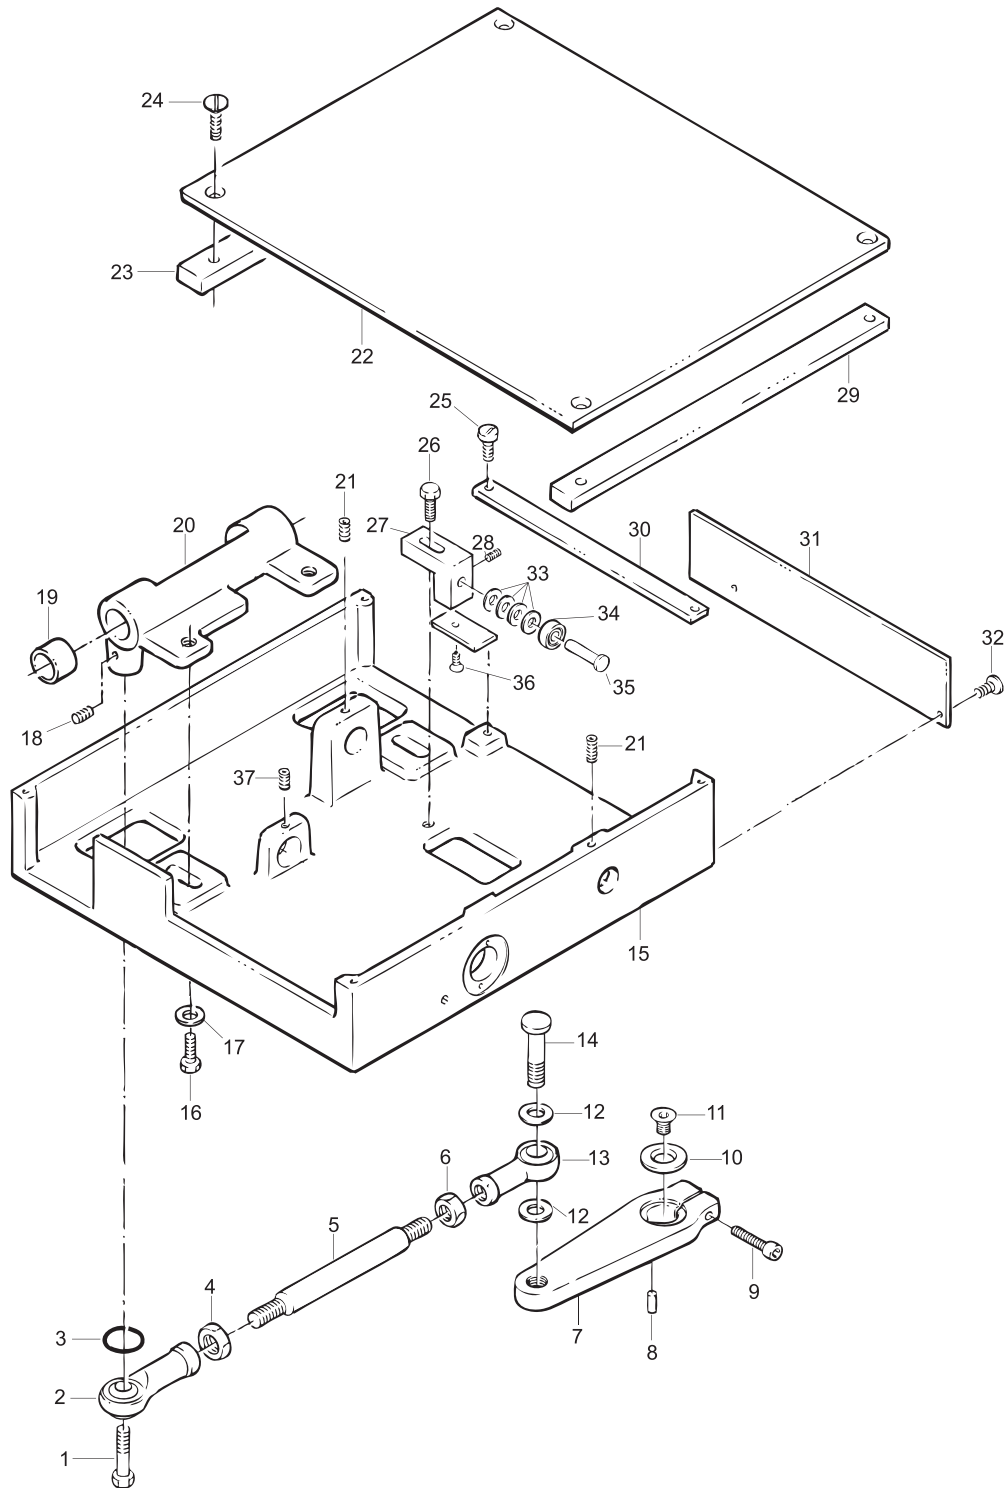

Blade Assembly

Parts Breakdown

Model MS-IT-0300-M 13634

Cart

Parts Breakdown

Model MS-IT-0300-M 13634

Thickness Adjustor

Parts Breakdown

Guide

| Item No. | Description | Position | Item No. | Description | Position | Item No. | Description | Position |
|----------|--|----------|----------|------------------------------|----------|----------|------------------------------|----------|
| 33080 | Thumb Screw for 13634 | 1 | 33088 | Screw TE 8x30 for 13634 | 9 | 33095 | Washer 6 for 13634 | 17 |
| 33081 | Plate Stop for 13634 | 2 | 33089 | Screw TC 4x10 for 13634 | 10 | 33096 | Screw TE 8x20 Inox for 13634 | 18 |
| 33082 | Square Bar Support for Plate for 13634 | 3 | 37564 | Collection Plate for 13634 | 11 | 33097 | Washer 8 for 13634 | 19 |
| 33083 | Washer 8 for 13634 | 4 | 33090 | Slide Bar Cover for 13634 | 12 | 33098 | Carriage Rail for 13634 | 20 |
| 33084 | Slide Bar Support for 13634 | 5 | 33091 | Slide Bar Cap for 13634 | 13 | 33099 | Rail Support for 13634 | 21 |
| 33085 | Slide Bar Cap Screw for 13634 | 6 | 33092 | Carriage Slide Bar for 13634 | 14 | 33100 | Foot for 13634 | 22 |
| 33086 | Slide Bar Cap for 13634 | 7 | 33093 | Bracket for 13634 | 15 | | | |
| 33087 | Washer 8 for 13634 | 8 | 33094 | Screw TE 6x16 for 13634 | 16 | | | |

Meat Tray Assembly

| Item No. | Description | Position | Item No. | Description | Position | Item No. | Description | Position |
|----------|---------------------------------|----------|----------|---------------------------|----------|----------|----------------------|----------|
| 33241 | Complete Arm Assembly for 13634 | 1 - 35 | 33245 | Spacer for 13634 | 39 | 33249 | Plate Lock for 13634 | 43 |
| 33242 | Screw Chrome for 13634 | 36 | 33470 | Index Knob for 13634 | 40 | 33250 | Top Plate for 13634 | 44 |
| 33243 | Long Column for 13634 | 37 | 33247 | Set Screw 12 for 13634 | 41 | | | |
| 33244 | Short Column for 13634 | 38 | 33248 | Screw TPSV 4x10 for 13634 | 42 | | | |