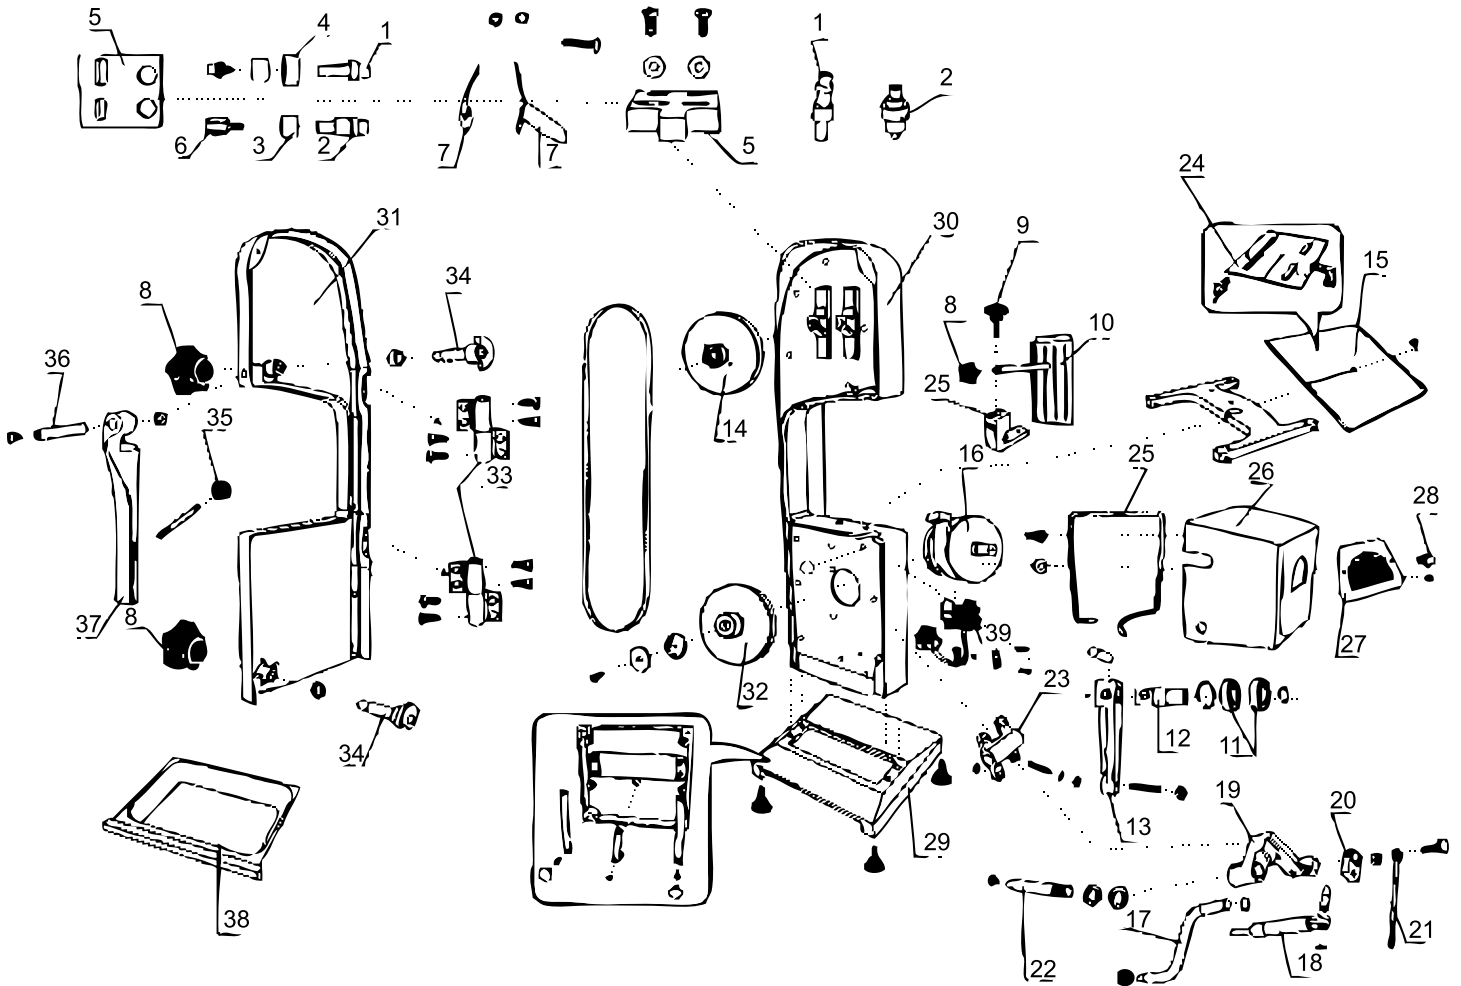

Parts Breakdown

Model BS-CN-1651 19457

Parts Breakdown

Model BS-CN-1651 19457

| Item No. | Description | Position | Item No. | Description | Position | Item No. | Description | Position |
|----------|--|----------|----------|--|----------|----------|--|----------|
| 30518 | Eccentric Small Shaft for 19457 | 1 | 30534 | Motor Tensioning Handle for 19457 | 17 | 30549 | Driving Wheel for 19457 | 32 |
| 30519 | Champing Wheel Axle for 19457 | 2 | 30535 | Pneumatic Spring for 19457 | 18 | 30550 | Hinge for 19457 | 33 |
| 30520 | Clamping Sleeve for 19457 | 3 | 30536 | Motor Tensioning Seat for 19457 | 19 | 30551 | Locking Block for 19457 | 34 |
| 30521 | Positioning Wheel for 19457 | 4 | 30537 | Tensioning Seat Rotation Block for 19457 | 20 | 30552 | Meat Pressing Block Handle for 19457 | 35 |
| 30522 | Meat Scraping Seat for 19457 | 5 | 30538 | Motor Tensioning Bolt for 19457 | 21 | 30553 | Meat Pressing Block Lock for 19457 | 36 |
| 30523 | Clamping Screw for 19457 | 6 | 30539 | Motor Overturning Axle for 19457 | 22 | 30554 | Meat Pressing Block for 19457 | 37 |
| 30524 | Meat Scraping Supporting Sheet for 19457 | 7 | 30540 | Motor Overturning Axle Seat for 19457 | 23 | 30555 | Water Pressing Tray for 19457 | 38 |
| 30525 | Pentas Hand Wheel Five-Star for 19457 | 8 | 30541 | Dismantling Tools for 19457 | 24 | 30556 | Electric Assembly for 19457 | 39 |
| 30526 | Locking Handle for 19457 | 9 | 30542 | Motor Housing Seal for 19457 | 25 | 78299 | Power Cord for 19457 | 39A |
| 30527 | Meat Stopper for 19457 | 10 | 30543 | Motor Housing for 19457 | 26 | 30557 | Switch for 19457 | 39B |
| 30528 | Driven Wheel Bearing for 19457 | 11 | 30544 | Motor Housing Heat Sink for 19457 | 27 | 30558 | Capacitance for 19457 | 39C |
| 30529 | Driving Axle for 19457 | 12 | 30545 | Locking Nut for 19457 | 28 | 30559 | Transformer for 19457 | 39D |
| 30530 | Driving Axle Stand for 19457 | 13 | 30546 | Base for 19457 | 29 | 30560 | Relay for 19457 | 39E |
| 30531 | Driven Wheel for 19457 | 14 | 78298 | Feet for 19457 | 29A | 30561 | Micro Switch for 19457 | 39F |
| 30532 | Carrying Plate for 19457 | 15 | 30547 | Enclosure 1 for 19457 | 30 | 72251 | Central Part of Carrying Plate for 19457 | 40 |
| 30533 | Motor for 19457 | 16 | 30548 | Enclosure 2 for 19457 | 31 | 66106 | Saw Blade for 19457 | |