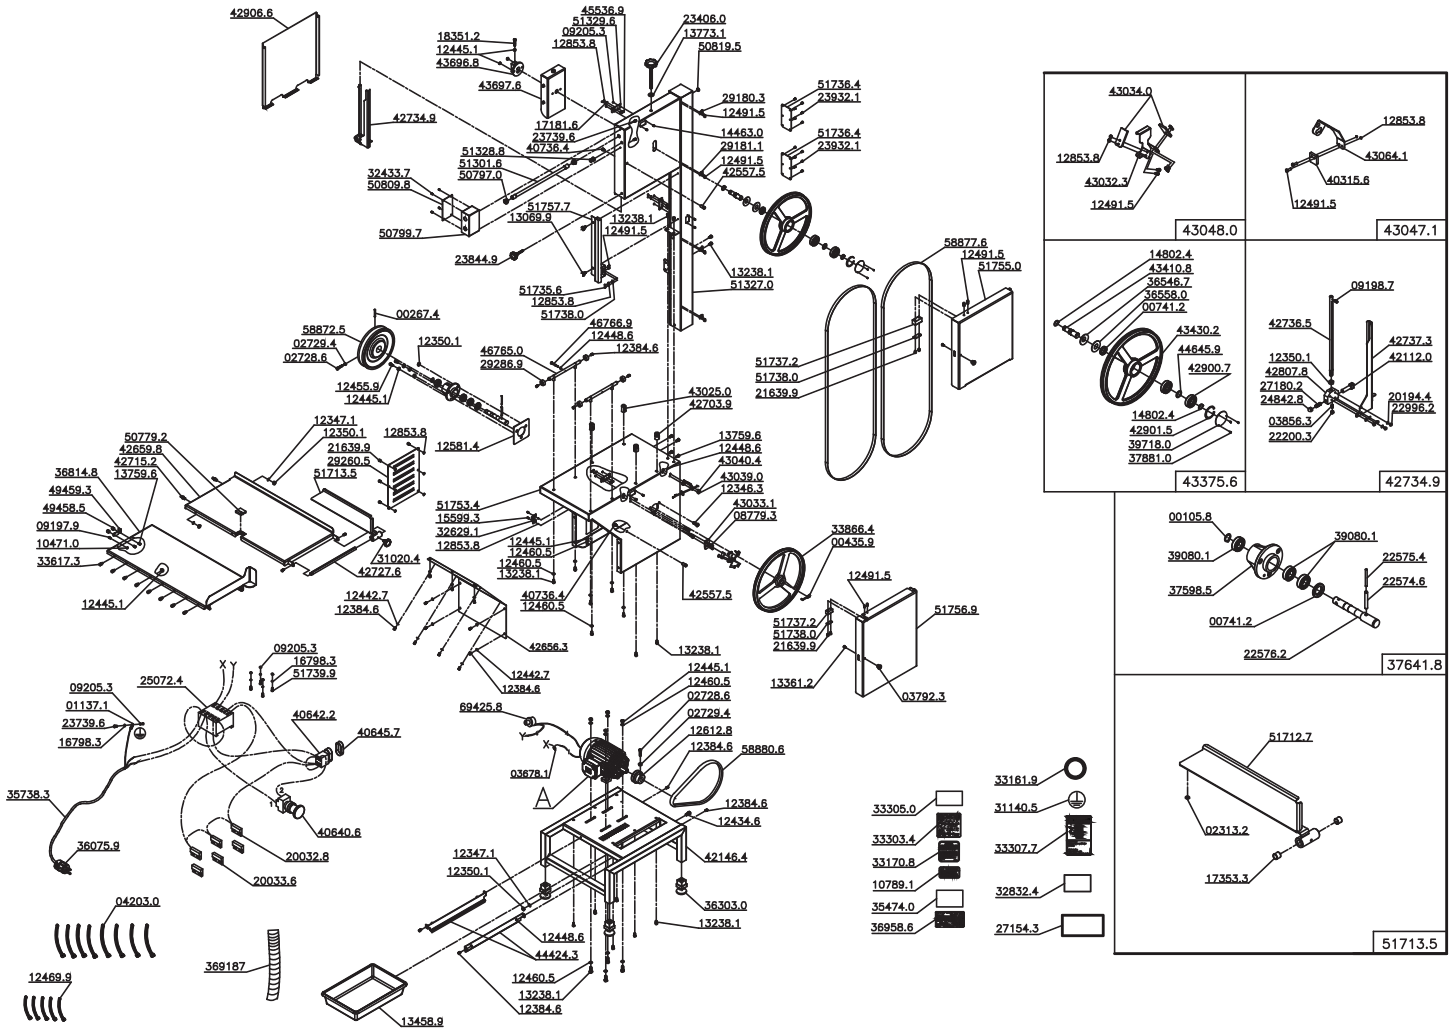

Parts Breakdown

Model BS-BR-3150-SS 20236

Parts Breakdown

Model BS-BR-3150-SS 20236

Item No.	Description	Position	Item No.	Description	Position	Item No.	Description	Position
AF877	Shaft Retainer Ring 20x1.2 Din 471 for 20236	00105.8	AF882	Motor Pulley SK (Primer) for 20236	12612.8	AF898	Screw M8x40 Din 916 Fosf. for 20236	27180.2
AE704	Pin Elast.6x50 Din 1481 for 20236	00267.4	38044	Nut M3 Din 934 Stainless Steel for 20236	12853.8	AF899	Articulation Sheet Big for 20236	29180.3
21836	Clip for 20236	00435.9	AF883	Fluted Handle M6x15mm Inox for 20236	13069.9	AF900	Articulation Sheet Small for 20236	29181.1
38502	Seal 01604BR for 20236	00741.2	38086	Screw M8x16 Din 933 Stainless Steel for 20236	13238.1	AF901	Shutter 25x5x100 for 20236	29260.5
AE670	Term. Eyelet for 20236	01137.1	16432	Screw 1/4x1/2 for 20236	13361.2	AF902	Sheave for 20236	29286.9
38469	Cover for 20236	02313.2	AF884	Collecting Box 522 for 20236	13458.9	AF903	Handle with Stem M8x12mm Inox for 20236	31020.4
38534	PFS M8x25 Din 933 ZB for 20236	02728.6	67029	Screw M6x10 Din 933 Stainless Steel for 20236	13759.6	67038	Grounded Wire Label for 20236	31140.5
38557	Screw Nut Din 934 ZB for 20236	02729.4	AF885	Washer L.1/2" Inox for 20236	13773.1	AF904	Screw M4x8 Din 7985 Inox for 20236	32433.7
27696	Nylon Cover CN 4478 for 20236	03678.1	16435	Screw M4x10 for 20236	14463.0	AF905	Thermal Protector Protection for 20236	32629.1
38464	Door Knob for 20236	03792.3	AF886	Shaft Retainer Ring 25x1.2 Din 471 for 20236	14802.4	67040	Instruction Manual Label for 20236	32832.4
78587	PFS M6x16 Din 916 Fosf. for 20236	03856.3	30279	Screw B.3.5x9.5 Din 7971 for 20236	15599.3	AF906	Thermal Protector Label Ingles for 20236	33161.9
27699	Cramp T 18R Small for 20236	04203.0	30048	Cable 3x0,75mm for 20236	16798.3	AF907	Attention Ear Wire Label Ingles/Frances for 20236	33170.8
27702	PFS M6x20 Din 965 Inox for 20236	08779.3	38045	Washer L.A3.2 Din 125 Stainless Steel for 20236	17181.6	AF908	Attention Warning Label I/F for 20236	33303.4
38482	Screw M5x10 Din 84 Inox for 20236	09197.9	AF888	Bushing Dry-Met 15x17x15 1TFP015017015 RK for 20236	17353.3	AF909	Attention 110/220/380V Certificate Label for 20236	33305.0
AF878	Screw M4x10 Din 912 Inox for 20236	09198.7	38084	Screw M8x40 Din 933 Stainless Steel for 20236	18351.2	AF910	Warning Label Ingl./Franc. for 20236	33307.7
38404	Nut M4 Din 934 for 20236	09205.3	38090	Reed Switch for 20236	20032.8	AF911	Movable Table Drag Pin for 20236	33617.3
38055	Nut M5 Din 934 Stainless Steel for 20236	10471.0	38096	Encapsulated Magnet for 20236	20033.6	AF912	Lower Wheel (Verniz) for 20236	33866.4
AF879	Emergency Label Esp./Ingl./Port. for 20236	10789.1	38087	Washer L.A5.3 Din 125 Inox for 20236	20194.4	AF913	Identification Label.Motor/Resist Certific. ETL for 20236	35474.0
67026	Screw M10x30 Din 933 Stainless Steel for 20236	12346.3	38613	PFS M3x6 Din 7985 Inox for 20236	21639.9	AE579	CB.3x2.1mm2 SJX2M Certif. for 20236	35738.3
38207	Washer.L.A10.5 Din 125 Stainless Steel for 20236	12347.1	AF890	Nut M6 Din 1587 Inox for 20236	22200.3	AF914	Plug Americano Cert.20A 250V (1X991) for 20236	36075.9
38489	Nut M10 DIN 934 Stainless Steel for 20236	12350.1	AF891	Elastic Pin.8x60 Din 1481 for 20236	22574.6	AF915	Foot 7/8" TB.Quadr.40 Apoio Anti-Skid for 20236	36303.0
16416	Screw M6x12 Din 933 Stainless Steel for 20236	12384.6	AF892	Elastic Pin.5x60 Din 1481 for 20236	22575.4	AF916	V-Ring 55xDI.24x8 for 20236	36546.7
AF880	Screw M10x20 Din 933 Inox for 20236	12434.6	AF893	Lower Tree SKLG for 20236	22576.2	AF917	Upper Wheel Washer for 20236	36558.0
16419	Washer L.A6 4 125 Inox for 20236	12442.7	38593	Screw M5x6 Din 84 Stainless Steel for 20236	22996.2	AF918	Movable Table Set SI-315HD Cert. for 20236	36814.8
16421	Screw Nut M8 934 Inox for 20236	12445.1	AF894	Handle with Stem M12x160mm for 20236	23406.0	AF919	Spiral Protection 1/2" x 600mm for 20236	36918.7
38281	Screw Nut M6 Din934 Inox for 20236	12448.6	67033	Screw M4x10 Din 933 Stainless Steel for 20236	23739.6	AF920	ETIQ.ETL Listed for 20236	36958.6
16422	Screw M8x20 Din 933 Stainless Steel for 20236	12455.9	AF895	Handle with Stem M8x55mm Inox for 20236	23844.9	AF921	Lower Assembly (Grey) for 20236	37598.5
16423	Washer L.A8.4 Stainless Steel for 20236	12460.5	38412	PFS M4x5 Din 7985 Inox for 20236	23932.1	AF922	Complete Lower Assembly for 20236	37641.8
30045	Bracer K22-LM(T-80I) for 20236	12469.9	AF896	Nut M8 Din 1587 Direita Latao Niquelado for 20236	24842.8	AF923	Screw M3x8 Din 965 Inox for 20236	37881.0
38282	Screw M3x10 Din 84 Stainless Steel for 20236	12491.5	AF897	Contacto.CWM18.10 220V 50/60Hz for 20236	25072.4	AF924	Bearing 6004 Z Din 625 NSK/TK DI.20xDE.42xL.12 for 20236	39080.1
AF881	Backboard for 20236	12581.4	27720	Omcan Logo (Machines) for 20236	27154.3	AF925	Wheels Lid for 20236	39718.0