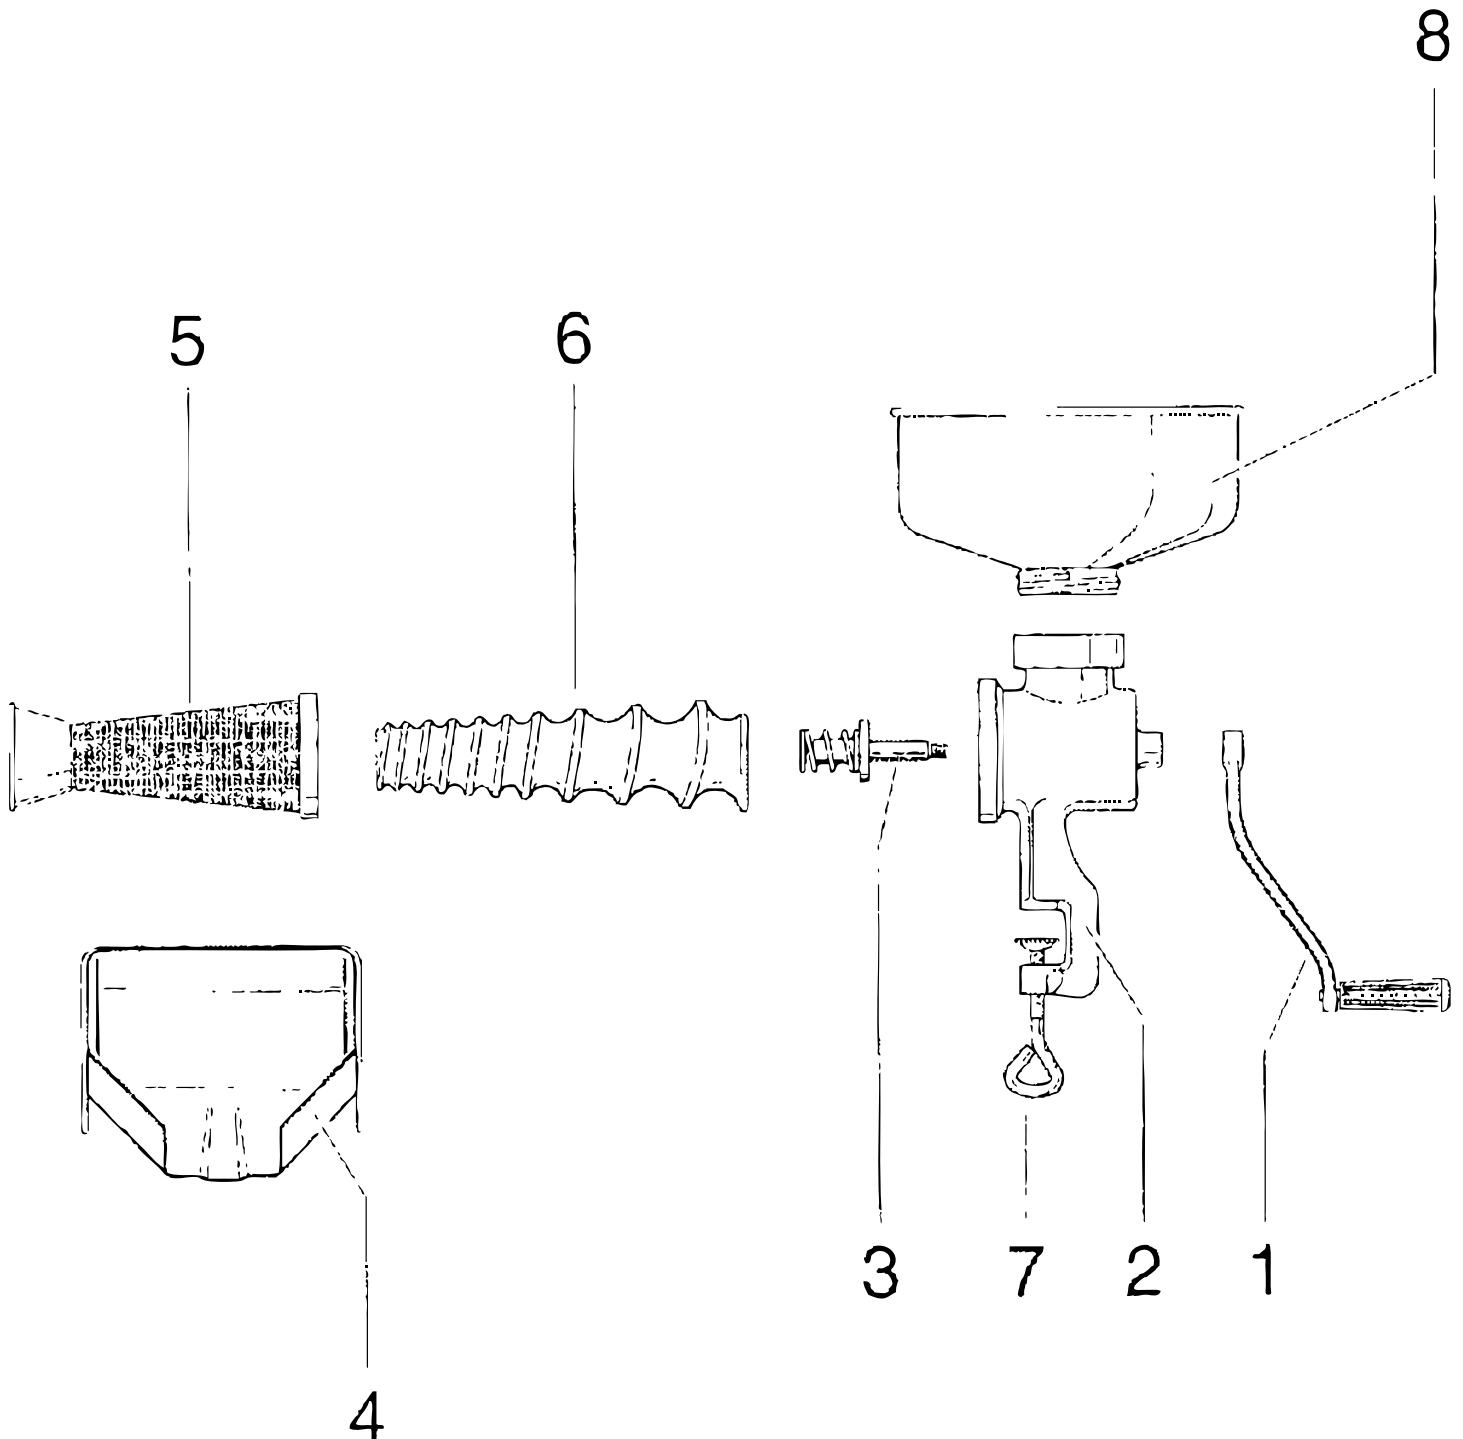

Parts Breakdown

Item 21105

Parts Breakdown

Item 21105

Item No.	Description	Position	Item No.	Description	Position	Item No.	Description	Position
24617	Handle for 21105	1	44746	Drip Pan for 21105	4	74498	Clamp for 21105	7
74496	Body for 21105	2	24611	Filter Cone Inox N.5 Standard Holes (CA. 1.5mm) for 21105	5	70071	Funnel for 21105	8
24597	Pin with Spring for 21105	3	24596	Worm for 21105	6			