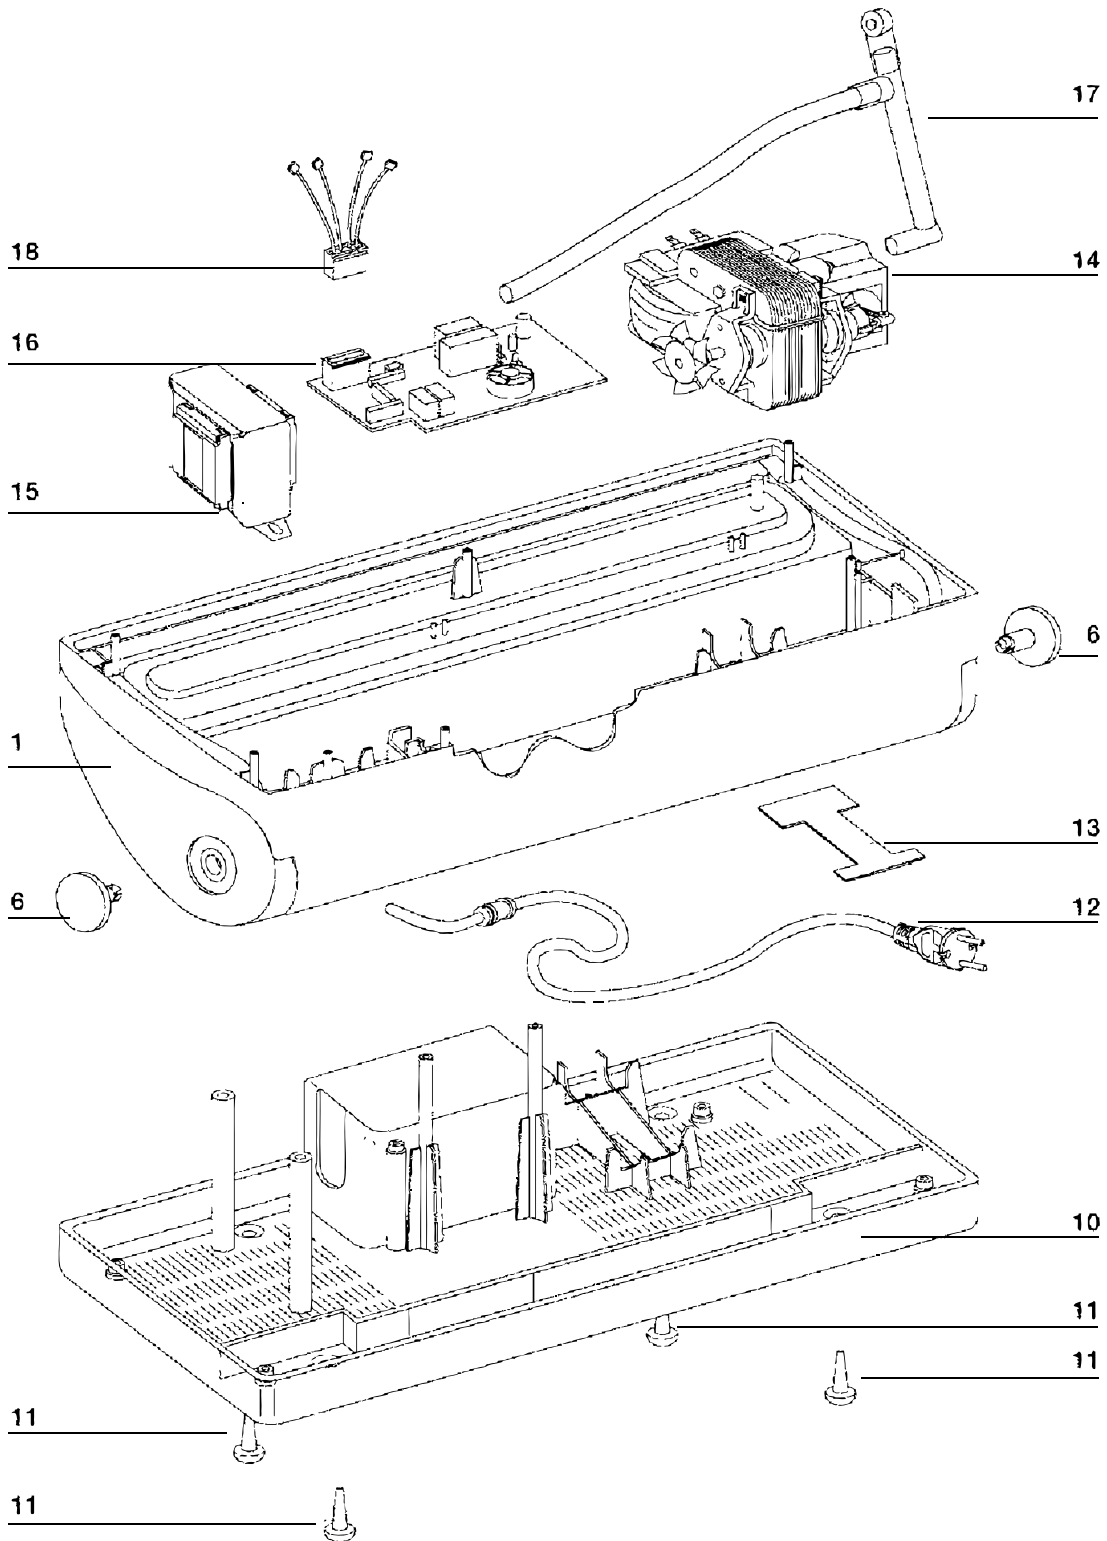

Parts Breakdown

Model VP-IT-0324 21623

Parts Breakdown

Model VP-IT-0324 21623

Parts Breakdown

Model VP-IT-0324 21623

Item No.	Description	Position	Item No.	Description	Position	Item No.	Description	Position
75271	Housing Salvaspesa for 21623	1	45873	Top Gasket for 21623	7	75276	Pump Support for 21623	13
41618	Sealing Bar Complete for 21623	2	72249	Top Bar for 21623	8	75277	Vacuum Pump Salvaspesa for 21623	14
72245	Socket for 21623	3	72250	Valve for 21623	9	75278	Transformer for 21623	15
72246	Gasket for 21623	4	75273	Base for 21623	10	75279	Electronic Card for 21623	16
72247	Cover for 21623	5	75274	Feet for 21623	11	75280	Hose Kit Air for 21623	17
75272	Stopper for 21623	6	75275	Cable Plug Salvaspesa for 21623	12	75281	Salvaspesa Harness Connector for 21623	18