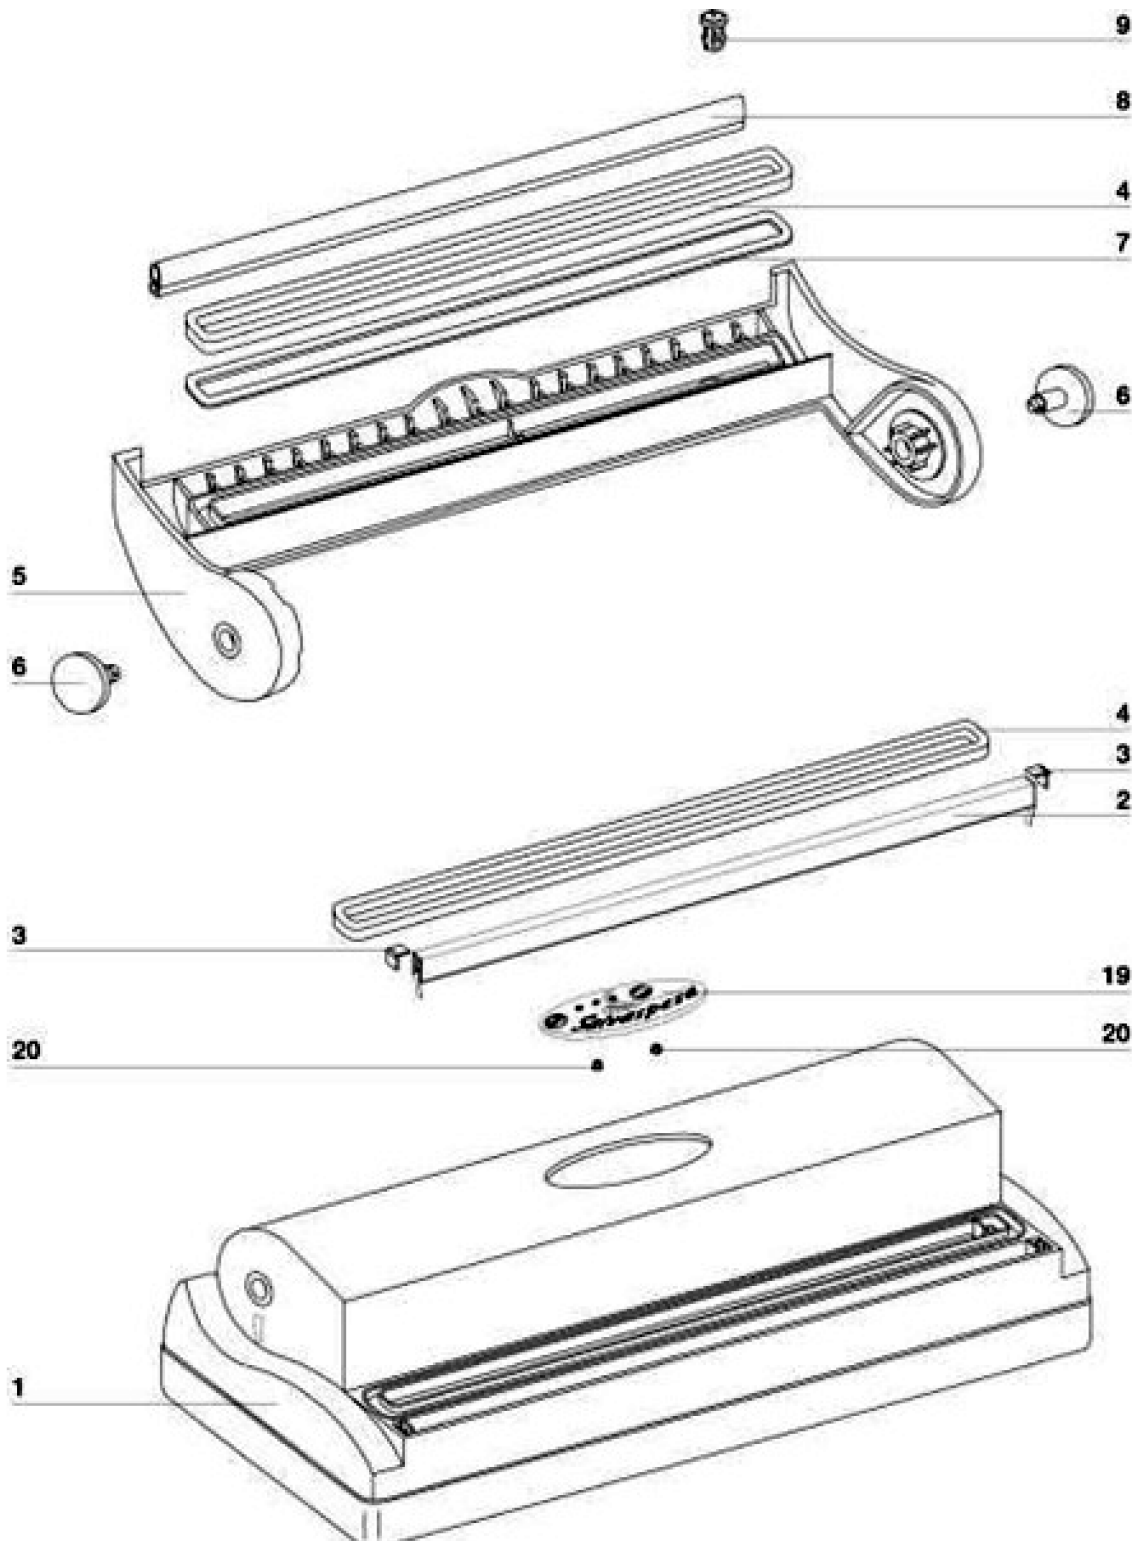

Parts Breakdown

Model VP-IT-0324 21623

Parts Breakdown

Model VP-IT-0324 21623

Parts Breakdown

Model VP-IT-0324 21623

Item No.	Description	Position	Item No.	Description	Position	Item No.	Description	Position
75271	Housing Salvaspesa for 21623	1	45873	Top Gasket for 21623	7	75276	Pump Support for 21623	13
41618	Sealing Bar Complete for 21623	2	72249	Top Bar for 21623	8	75277	Vacuum Pump Salvaspesa for 21623	14
72245	Socket for 21623	3	72250	Valve for 21623	9	75278	Transformer for 21623	15
72246	Gasket for 21623	4	75273	Base for 21623	10	75279	Electronic Card for 21623	16
72247	Cover for 21623	5	75274	Feet for 21623	11	75280	Hose Kit Air for 21623	17
75272	Stopper for 21623	6	75275	Cable Plug Salvaspesa for 21623	12	75281	Salvaspesa Harness Connector for 21623	18