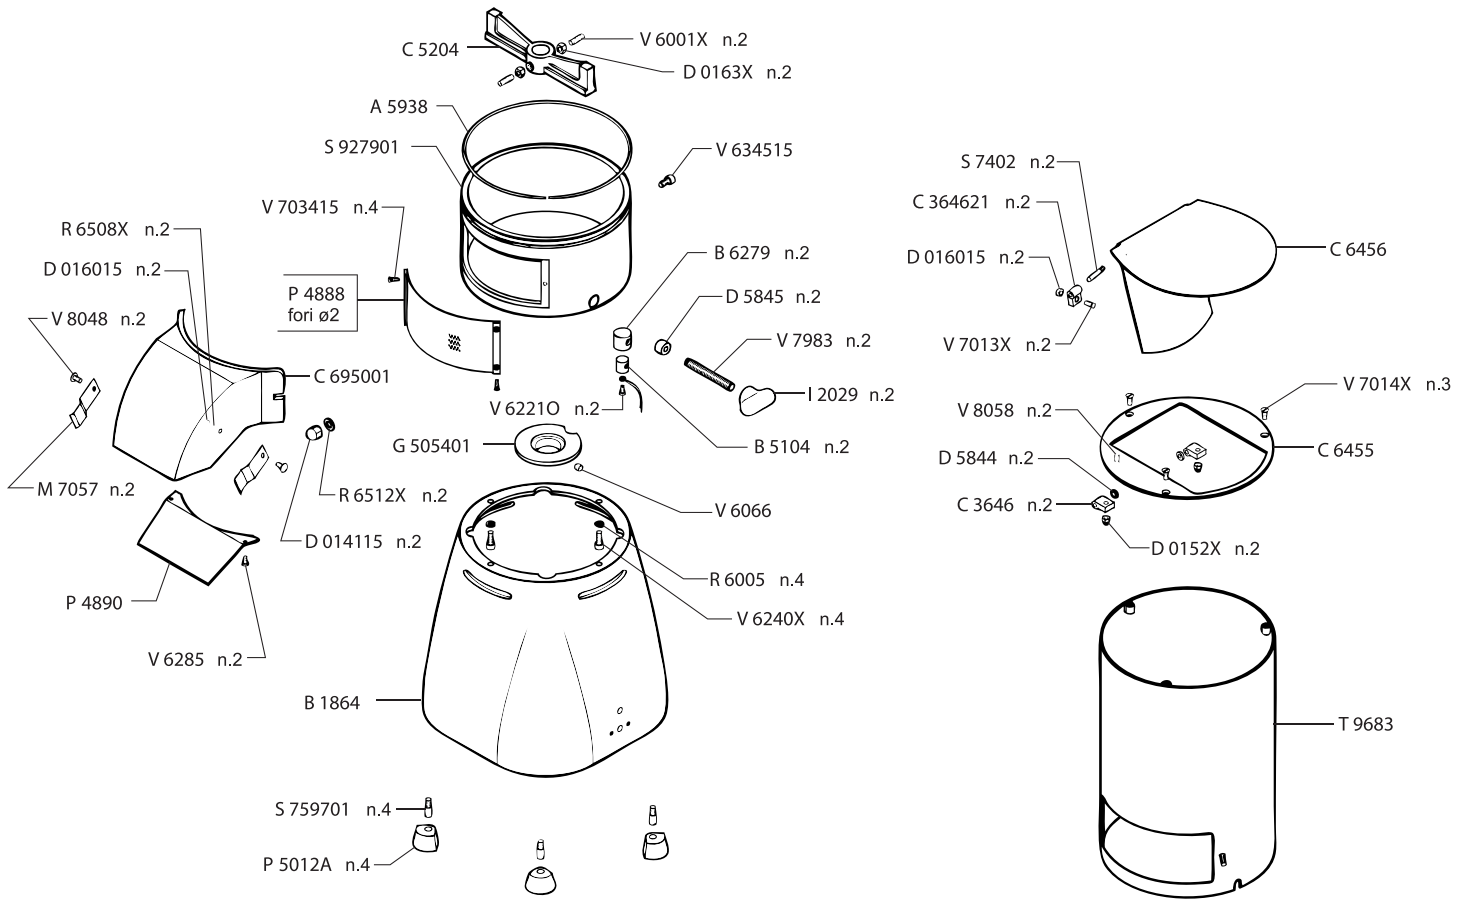

Parts Breakdown

Model GR-IT-0080-S 23865

Parts Breakdown

Model GR-IT-0080-S 23865

Parts Breakdown

Model GR-IT-0080-S 23865

Item No.	Description	Position	Item No.	Description	Position	Item No.	Description	Position
74398	Anello Adattatore Øe 200 Filo Ø4 for 23865	A5938	36646	Nut U5588 M6 Stainless Steel for 23865	D0163X	44922	Electrical Panel for 23865	S3238
74399	Base for 23865	B1864	74409	Spacer Cover Mobile M20E for 23865	D5844	36911	Pin 5x28 for 23865	S7402
74400	Block Ferma Cavo Micro for 23865	B5104	74410	Spacer Isolante 6x15x10 M20N for 23865	D5845	36929	Pin D.8 M6 L.26 for 23865	S759701
74401	Bushing Isolante Block for 23865	B6279	36693	Ring for Motor for 23865	G505401	74414	Stator H.80 120/60 (ESTR.135) for 23865	S8580
36597	Power Cord 2P+T 15A 125V for 23865	C3273	36697	Logging Lock Nut for 23865	G5064	74415	Supporto Motor for 23865	S927901
36598	Cerniera Porta T210-T250 for 23865	C3646	74411	Seal for 23865	G8015	36989	Switch Pad Panel for 23865	T1759
74402	Cerniera Plate for 23865	C364621	36707	Switch Handle for 23865	I1980	74416	Tubo Macinapane for 23865	T9683
36599	Rivet 3.85 for 23865	C4621	74412	Knife Holder Fastener Knob for 23865	I2029	37013	Motor Fan MEC80 148x16 for 23865	V4014
17322	Knife for 23865	C5204	20461	Switch for 23865	I3710	37015	Screw STTC U6113 M6x20 Stainless Steel for 23865	V6001X
31214	Capacitor for 23865	C5820	44920	Microswitch for 23865	I3789	19691	Grub Screw M6x6 for 23865	V6066
36611	Connector L=19 for 23865	C6008	19784	Clip for 23865	M7057	19696	Screw M3.5x12 for 23865	V6204
74403	Connector Faston 2 Poles Male for 23865	C6010	44923	Motor for 23865	M8284	19697	Screw M5x16 for 23865	V6211
36612	Connector L=23 for 23865	C6013	60421	Electrical Conduit for 23865	P2011	74417	Screw TC U6108 M4x8 for 23865	V62210
77609	Connettore Spina Monofase 2x16A CEE for 23865	C6081	36778	Wire-Press for 23865	P2014	19699	Screw M4x25 for 23865	V6231
74404	Cover for Box for 23865	C6310	36779	Core-Hitch+Nut for 23865	P2015	37037	Screw TCEI U5931 M6x16 for 23865	V6240X
74405	Cover Fisso Macinapane for 23865	C6455	36837	Mesh Filter for 23865	P4888	19701	Screw M6x20 for 23865	V6245
74406	Cover Mobile Machinapane for 23865	C6456	36838	Piattina per Corpo Bocca for 23865	P4890	37050	Screw TC Aut.D7971 4.2x9 for 23865	V6285
36614	Cover Anter.Motor H (Diam.135) for 23865	C6464	17435	Foot 16646/12/19971 for 23865	P5012A	37056	Stainless Steel Screw M6x12 U5931 for 23865	V634515
36615	Back Motor Cover for 23865	C6466	16965	Relay 11.8A 4CR-708 for 23865	R2002	37059	Stainless Steel Screw M4x14 for 23865	V6371
36617	Motor Fan Cover for 23865	C6573	19657	Washer 4 for 23865	R6003	AM182	Stainless Steel Screw TSP U6109 M5x12 for 23865	V7013X
74407	Corpo Bocca for 23865	C695001	19658	Washer 6 for 23865	R6005	17497	Screw TSP U6109 M5x15 Stainless Steel for 23865	V7014X
16925	Bearing 2RS-6204 20x47x14 for 23865	C8024	19665	Washer for 23865	R6260	74418	Vite TSP U6109 M4x8 Inox for 23865	V703415
36631	Bearing 2RS-6205 25x52x15 for 23865	C8056	36882	Washer U6592 5 Stainless Steel for 23865	R6508X	74419	Screw for 23865	V7983
74408	Stainless Steel Nut DIN 917 M6 for 23865	D014115	16967	Washer U65926 for 23865	R6512	37106	Stainless Steel Switch Screw M5x10 for 23865	V8048
36639	Nut U5721 M5 Stainless Steel for 23865	D0152X	17457	Washer U6592 6 Stainless Steel for 23865	R6512X	74420	Screw for 23865	V8058
36644	U5588 M5 Stainless Steel Nut for 23865	D016015	36898	Rotor 230/50 for 23865	R8065			