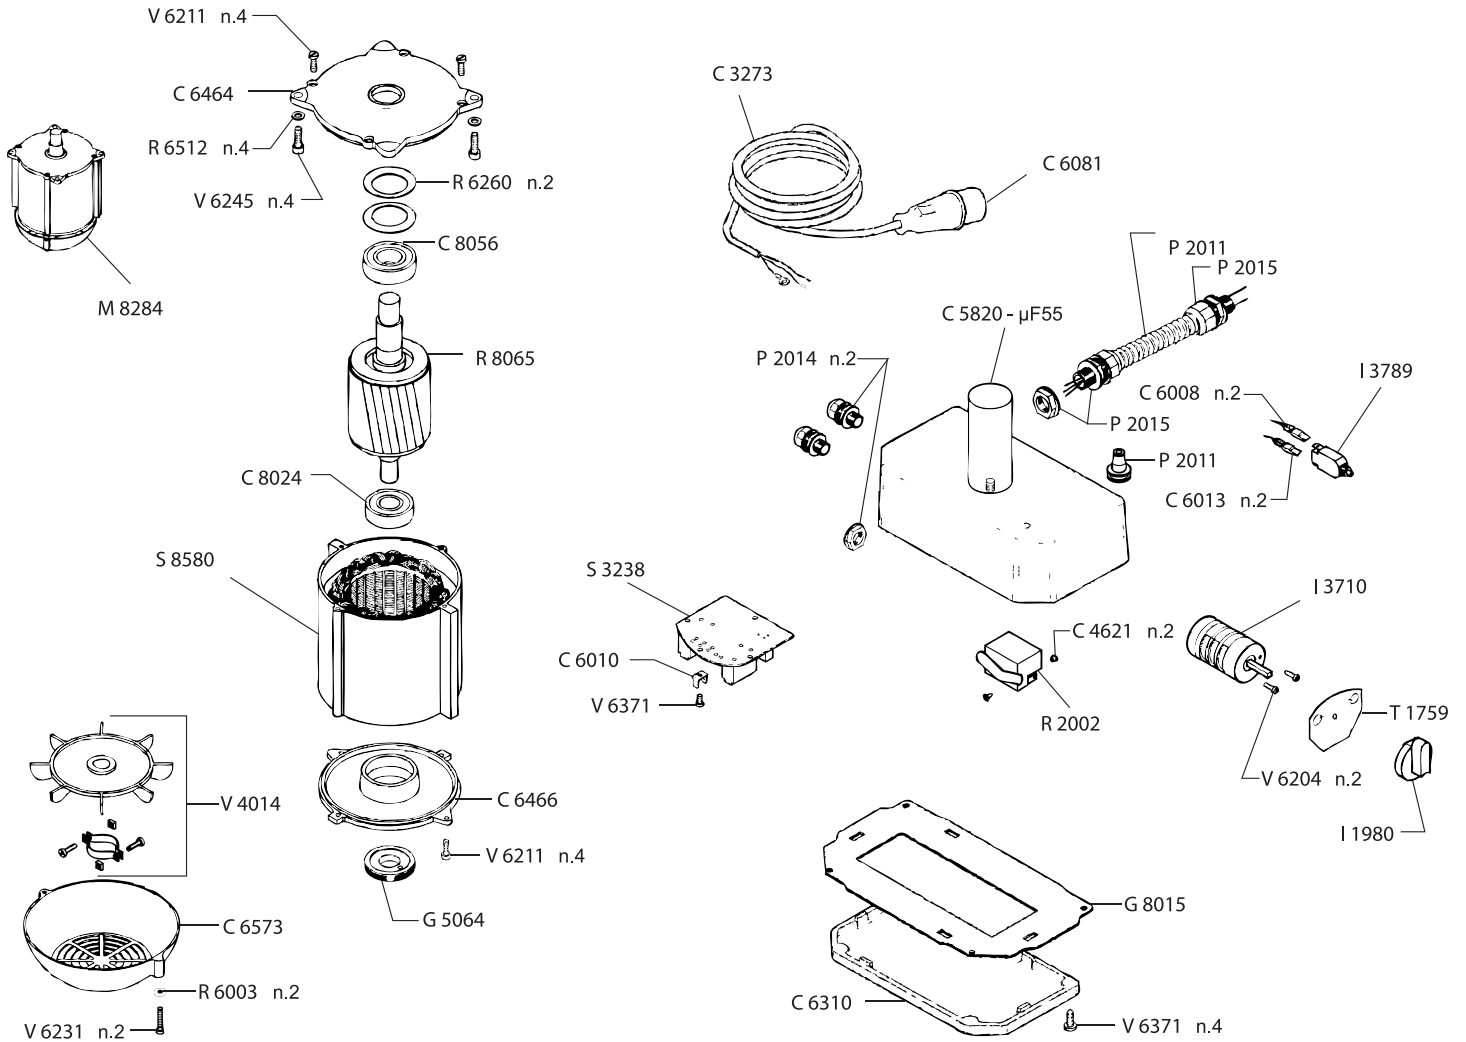

Parts Breakdown

Model GR-IT-0080-S 23865

Parts Breakdown

Model GR-IT-0080-S 23865

Parts Breakdown

Model GR-IT-0080-S 23865

Item No.	Description	Position	Item No.	Description	Position	Item No.	Description	Position
74398	Anello Adattatore Øe 200 Filo Ø4 for 23865	A5938	36646	Nut U5588 M6 Stainless Steel for 23865	D0163X	44922	Electrical Panel for 23865	S3238
74399	Base for 23865	B1864	74409	Spacer Cover Mobile M20E for 23865	D5844	36911	Pin 5x28 for 23865	S7402
74400	Block Ferma Cavo Micro for 23865	B5104	74410	Spacer Isolante 6x15x10 M20N for 23865	D5845	36929	Pin D.8 M6 L.26 for 23865	S759701
74401	Bushing Isolante Block for 23865	B6279	36693	Ring for Motor for 23865	G505401	74414	Stator H.80 120/60 (ESTR.135) for 23865	S8580
36597	Power Cord 2P+T 15A 125V for 23865	C3273	36697	Logging Lock Nut for 23865	G5064	74415	Supporto Motor for 23865	S927901
36598	Cerniera Porta T210-T250 for 23865	C3646	74411	Seal for 23865	G8015	36989	Switch Pad Panel for 23865	T1759
74402	Cerniera Plate for 23865	C364621	36707	Switch Handle for 23865	I1980	74416	Tubo Macinapane for 23865	T9683
36599	Rivet 3.85 for 23865	C4621	74412	Knife Holder Fastener Knob for 23865	I2029	37013	Motor Fan MEC80 148x16 for 23865	V4014
17322	Knife for 23865	C5204	20461	Switch for 23865	I3710	37015	Screw STTC U6113 M6x20 Stainless Steel for 23865	V6001X
31214	Capacitor for 23865	C5820	44920	Microswitch for 23865	I3789	19691	Grub Screw M6x6 for 23865	V6066
36611	Connector L=19 for 23865	C6008	19784	Clip for 23865	M7057	19696	Screw M3.5x12 for 23865	V6204
74403	Connector Faston 2 Poles Male for 23865	C6010	44923	Motor for 23865	M8284	19697	Screw M5x16 for 23865	V6211
36612	Connector L=23 for 23865	C6013	60421	Electrical Conduit for 23865	P2011	74417	Screw TC U6108 M4x8 for 23865	V62210
77609	Connettore Spina Monofase 2x16A CEE for 23865	C6081	36778	Wire-Press for 23865	P2014	19699	Screw M4x25 for 23865	V6231
74404	Cover for Box for 23865	C6310	36779	Core-Hitch+Nut for 23865	P2015	37037	Screw TCEI U5931 M6x16 for 23865	V6240X
74405	Cover Fisso Macinapane for 23865	C6455	36837	Mesh Filter for 23865	P4888	19701	Screw M6x20 for 23865	V6245
74406	Cover Mobile Machinapane for 23865	C6456	36838	Piattina per Corpo Bocca for 23865	P4890	37050	Screw TC Aut.D7971 4.2x9 for 23865	V6285
36614	Cover Anter.Motor H (Diam.135) for 23865	C6464	17435	Foot 16646/12/19971 for 23865	P5012A	37056	Stainless Steel Screw M6x12 U5931 for 23865	V634515
36615	Back Motor Cover for 23865	C6466	16965	Relay 11.8A 4CR-708 for 23865	R2002	37059	Stainless Steel Screw M4x14 for 23865	V6371
36617	Motor Fan Cover for 23865	C6573	19657	Washer 4 for 23865	R6003	AM182	Stainless Steel Screw TSP U6109 M5x12 for 23865	V7013X
74407	Corpo Bocca for 23865	C695001	19658	Washer 6 for 23865	R6005	17497	Screw TSP U6109 M5x15 Stainless Steel for 23865	V7014X
16925	Bearing 2RS-6204 20x47x14 for 23865	C8024	19665	Washer for 23865	R6260	74418	Vite TSP U6109 M4x8 Inox for 23865	V703415
36631	Bearing 2RS-6205 25x52x15 for 23865	C8056	36882	Washer U6592 5 Stainless Steel for 23865	R6508X	74419	Screw for 23865	V7983
74408	Stainless Steel Nut DIN 917 M6 for 23865	D014115	16967	Washer U65926 for 23865	R6512	37106	Stainless Steel Switch Screw M5x10 for 23865	V8048
36639	Nut U5721 M5 Stainless Steel for 23865	D0152X	17457	Washer U6592 6 Stainless Steel for 23865	R6512X	74420	Screw for 23865	V8058
36644	U5588 M5 Stainless Steel Nut for 23865	D016015	36898	Rotor 230/50 for 23865	R8065			