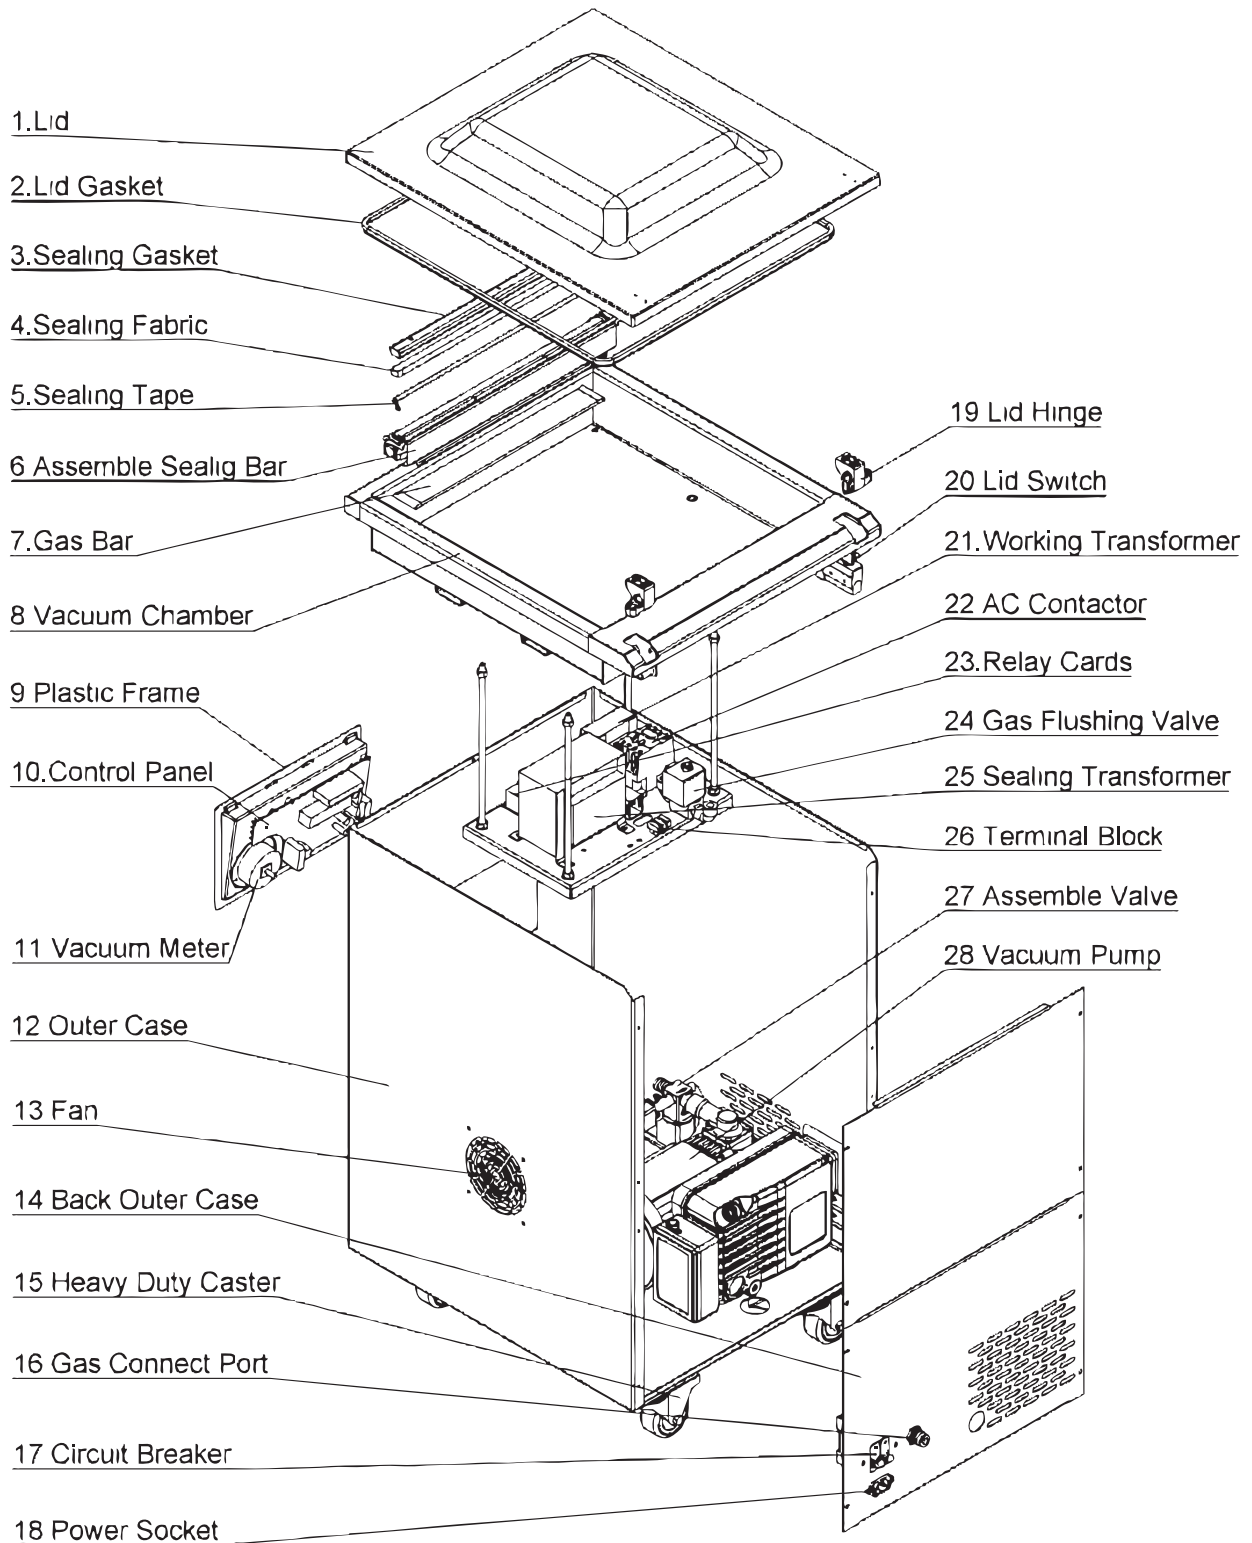

# Parts Breakdown

**Model VP-CN-0971** 24081

# Parts Breakdown

---

## Model VP-CN-0971 24081

Item No.	Description	Position	Item No.	Description	Position	Item No.	Description	Position
AE448	Lid for 24081	1	AE454	Vacuum Meter for 24081	11	AE466	Gas Flushing Valve for 24081	24
AE449	Lid Gasket for 24081	2	AE462	Fan for 24081	13	AE470	Sealing Transformer for 24081	25
AE450	Sealing Gasket for 24081	3	AE463	Gas Connect Port for 24081	16	AE458	Assemble Valve for 24081	27
AE451	Sealing Fabric (10m/Roll) for 24081	4	AE467	Circuit Breaker for 24081	17	AE459	Vacuum Pump for 24081	28
AE452	Sealing Wire for 24081	5	AE464	Power Socket for 24081	18	AE457	Filter for 24081	
AE156	Assemble Sealing Bar for 24081	6	AE460	Lid Hinge for 24081	19	AE465	Power Switch for 24081	
AE453	Gas Bag for 24081	7	AE461	Lid Switch for 24081	20	AE471	PP Plate for 24081	
AE455	Plastic Frame for 24081	9	AE469	Working Transformer for 24081	21	AG793	Power Cord for 24081	
AE456	Control Panel for 24081	10	AE468	Relay Cards for 24081	23			