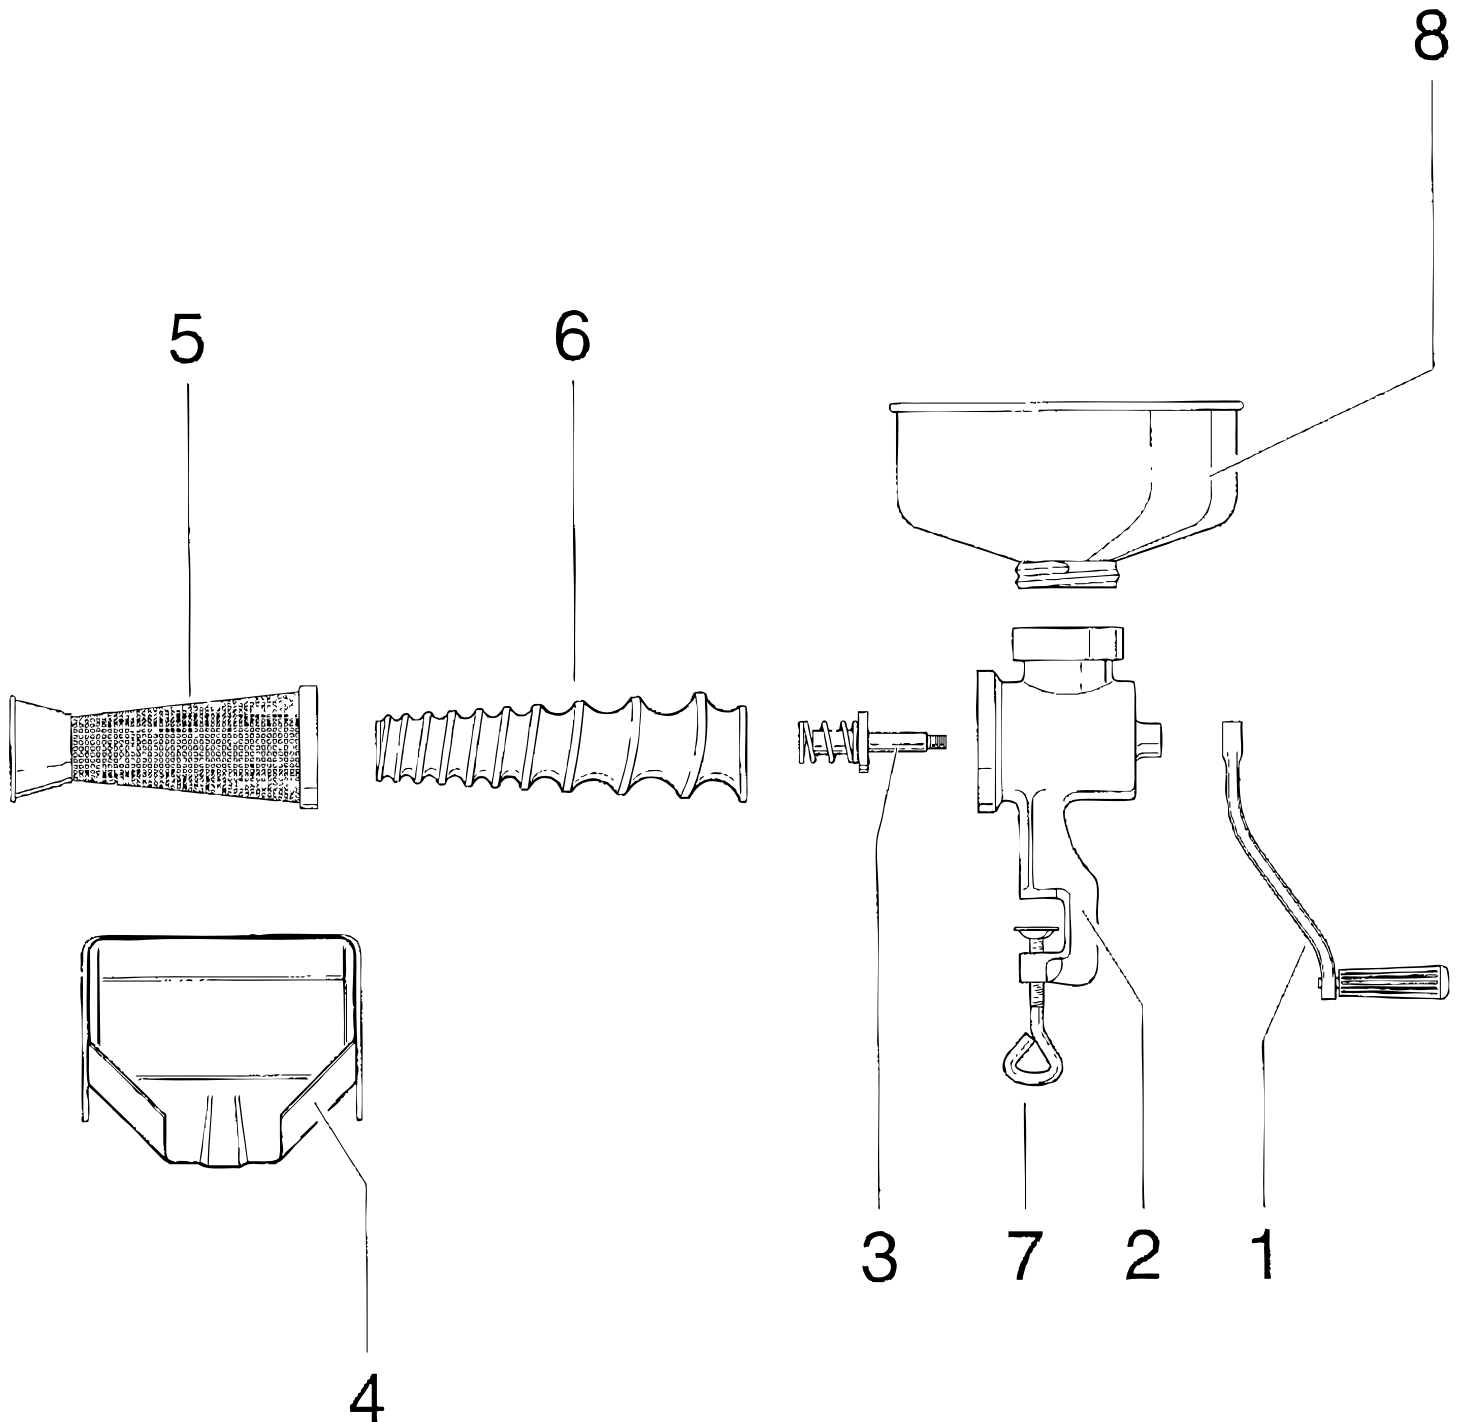

Parts Breakdown

Item 30105

Parts Breakdown

Item 30105

Item No.	Description	Position	Item No.	Description	Position	Item No.	Description	Position
24617	Handle for 30105	1	AJ063	Drip Pan for 30105	4	AJ064	Funnel for 30105	8
AJ062	Body with Clamp for 30105	2, 7	24611	Filter Cone Inox N.5 Standard Holes (CA. 1.5mm) for 30105	5			
24597	Pin with Spring for 30105	3	24596	Worm for 30105	6			