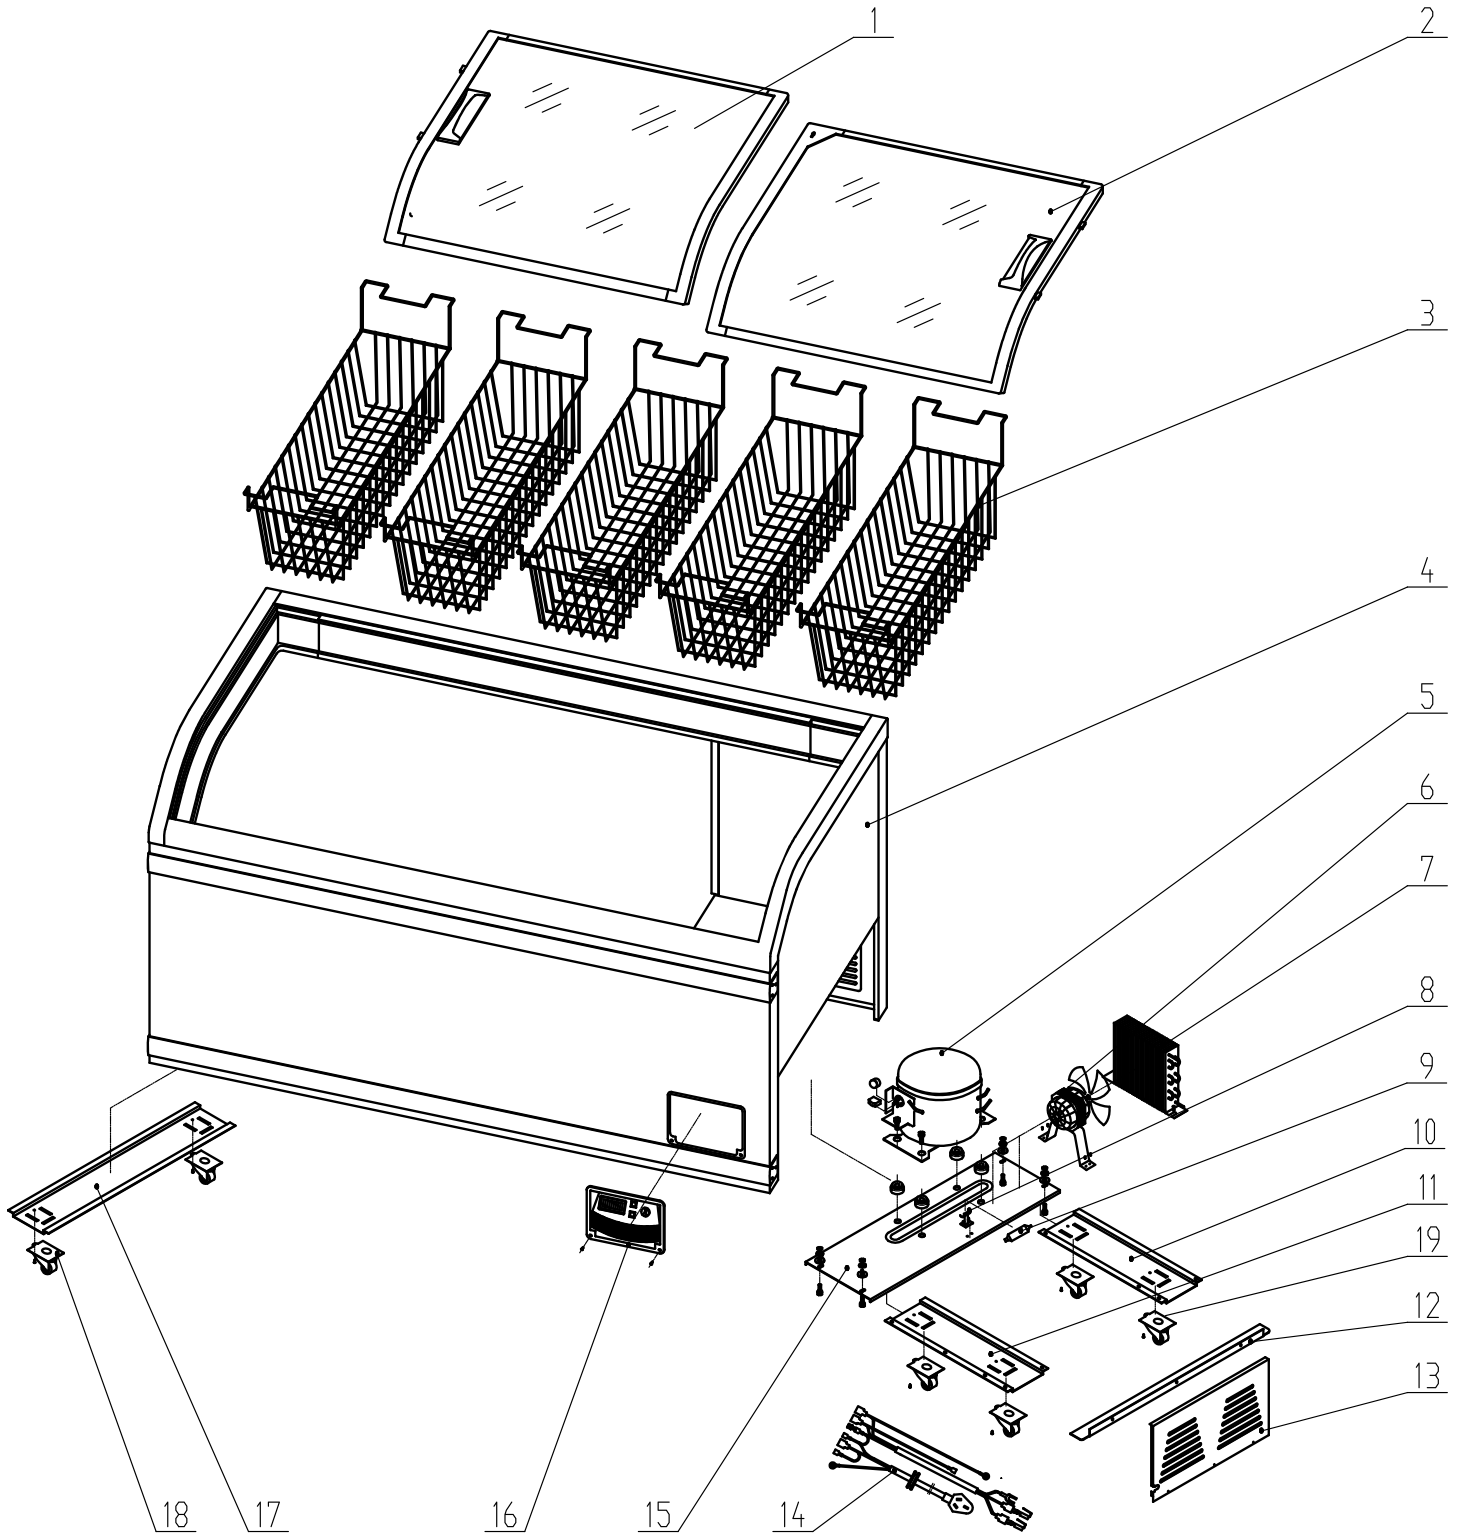

Parts Breakdown

Model FR-CN-1473 31457

Parts Breakdown

Model FR-CN-1473 31457

Item No.	Description	Position	Item No.	Description	Position	Item No.	Description	Position
28455	Left Glass Door for 31457	1	28460	Filter Support for 31457	8	28466	Plug Series for 31457	14
40162	Right Glass Door for 31457	2	28461	Filter for 31457	9	28467	Compressor Support for 31457	15
76695	Basket for 31457	3	28462	Caster Iron Channel A for 31457	10	28468	Thermostat Series for 31457	16
63505	Compressor (R290) for 31457	5	28463	Caster Iron Channel B for 31457	11	76709	Castor Channel Iron for 31457	17
28458	Cooling Motor for 31457	6	28464	Iron Liner for 31457	12	76710	Castor with Brake for 31457	18
28459	Finned Condenser for 31457	7	28465	Shutter for 31457	13	28469	Caster without Brake for 31457	19