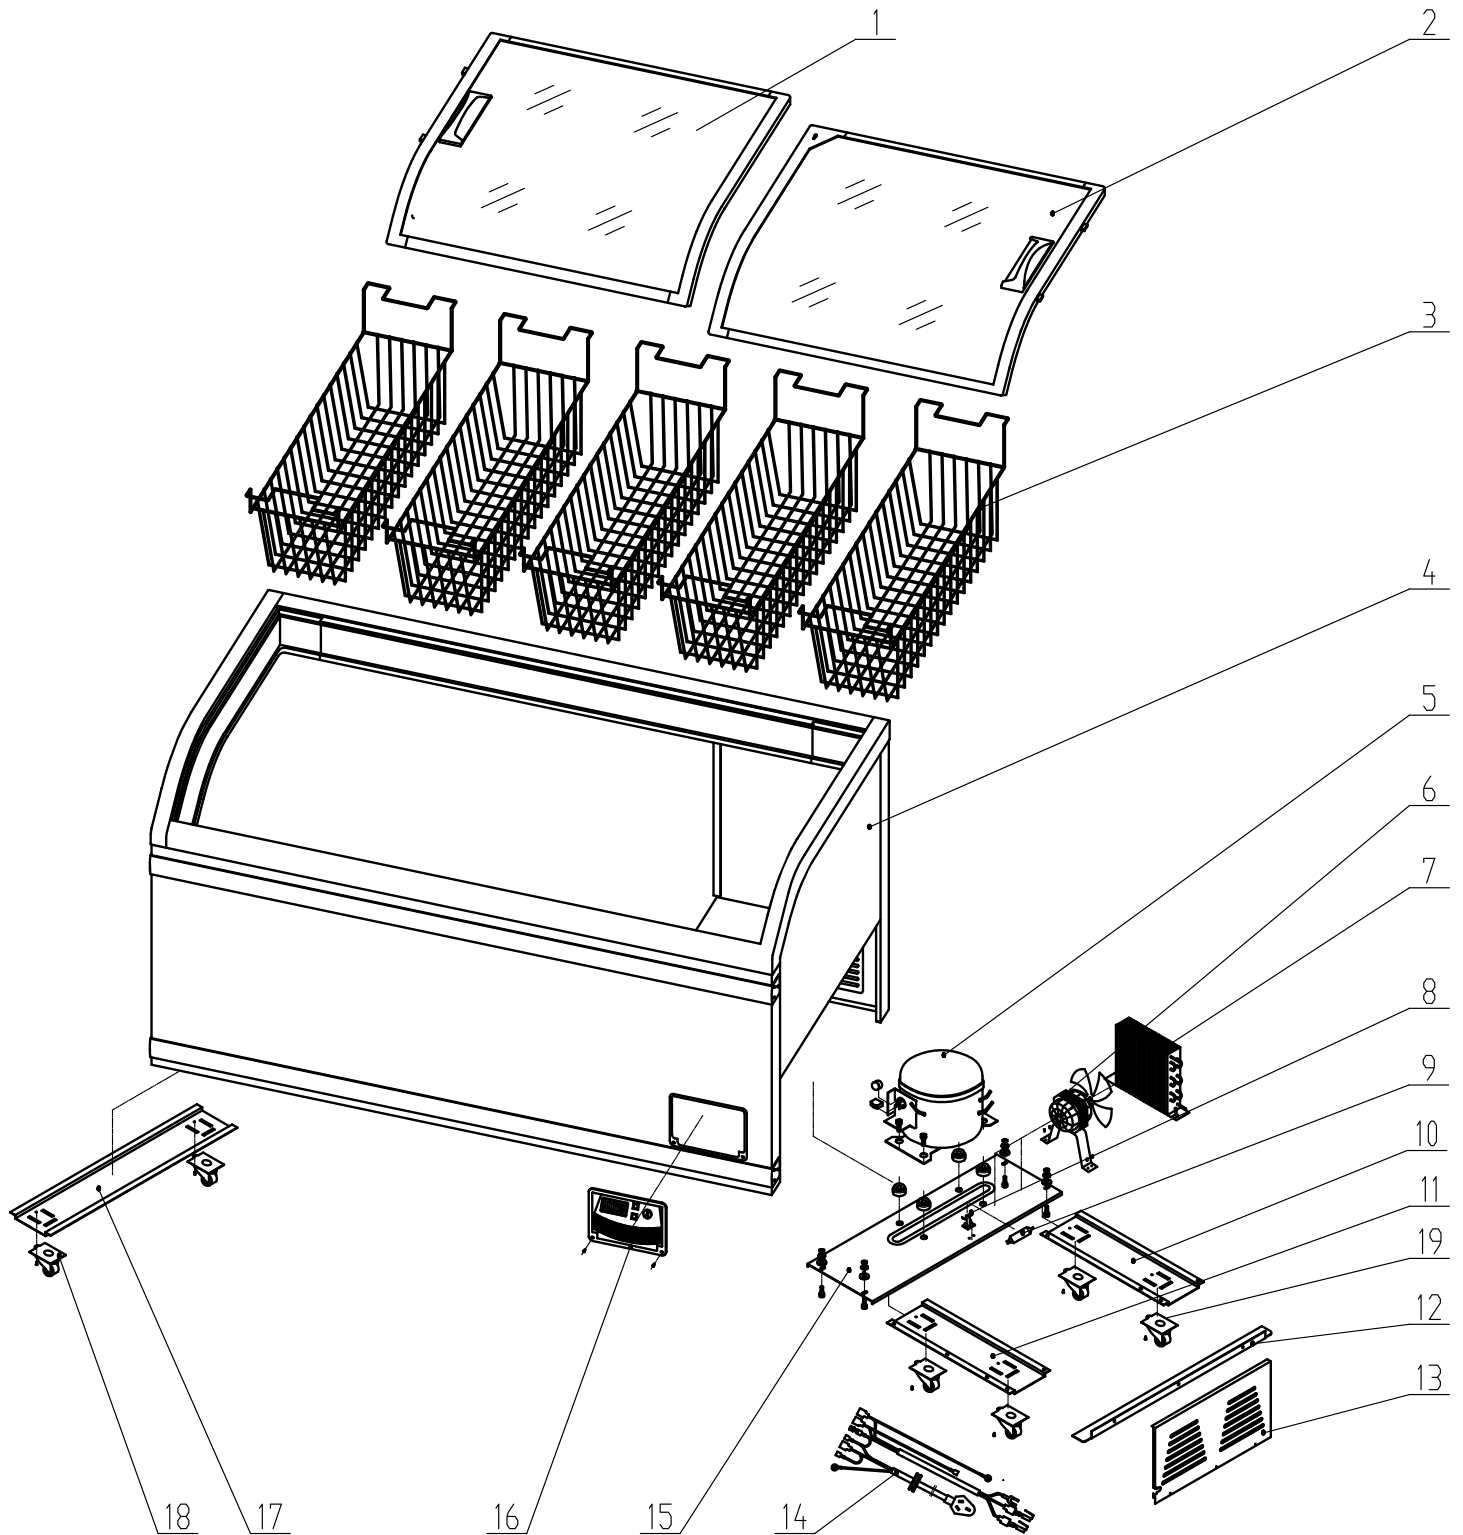

Parts Breakdown

Model FR-CN-2007 37815

Parts Breakdown

Model FR-CN-2007 37815

Item No.	Description	Position	Item No.	Description	Position	Item No.	Description	Position
40164	Left Glass Door for 37815	1	76700	Filter Support for 37815	8	76706	Power Cable for 37815	14
40163	Right Glass Door for 37815	2	76701	Filter for 37815	9	76707	Compressor Support for 37815	15
76695	Basket for 37815	3	76702	Castor Channel Iron A for 37815	10	28468	Thermostat Series for 37815	16
AE662	Compressor for 37815	5	76703	Castor Channel Iron B for 37815	11	76709	Castor Channel Iron for 37815	17
76698	Cooling Fan for 37815	6	76704	Iron Liner for 37815	12	76710	Castor with Brake for 37815	18
76699	Condenser for 37815	7	76705	Shutter for 37815	13	28469	Caster without Brake for 37815	19