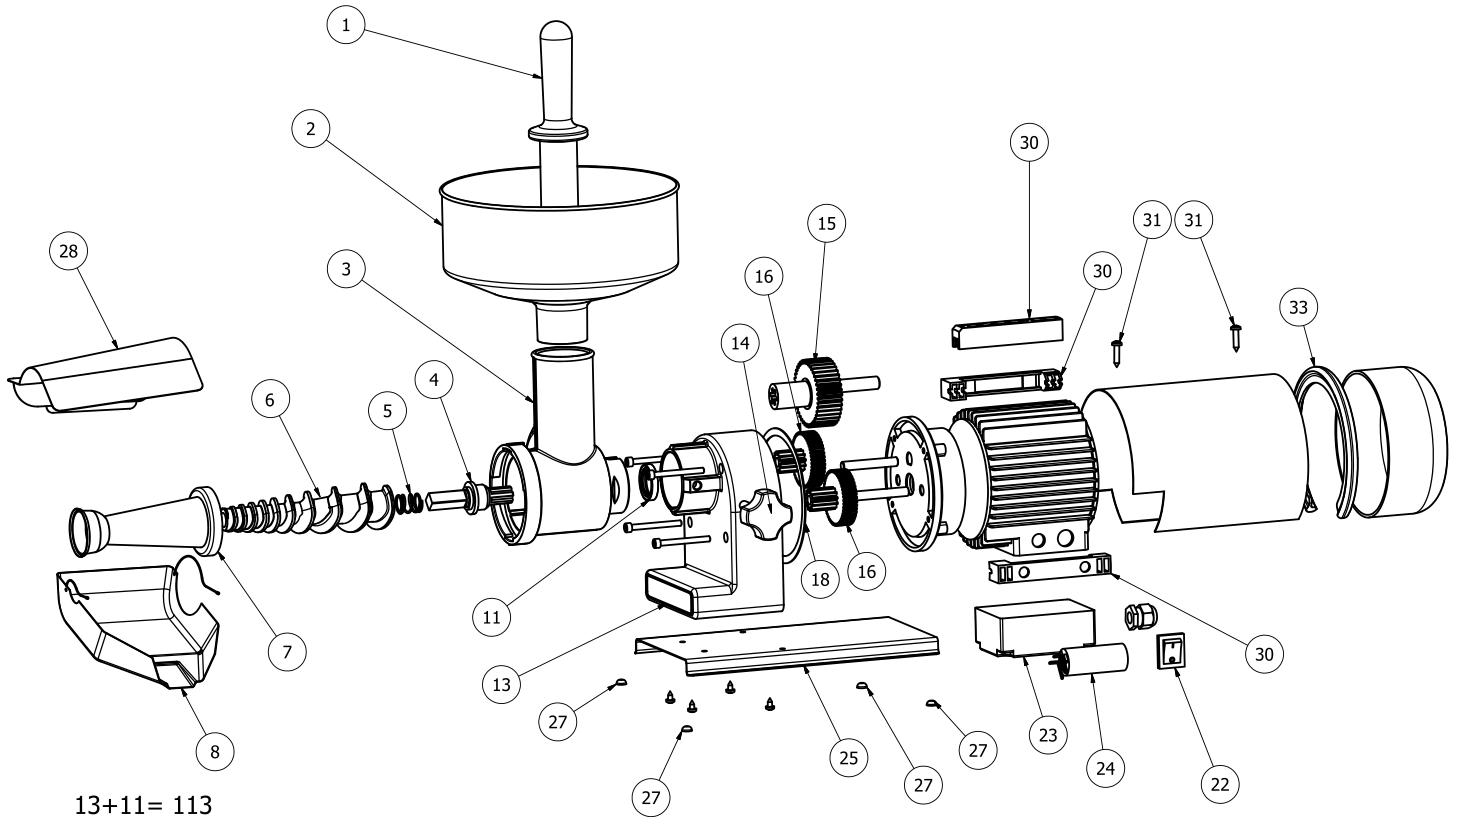

Parts Breakdown

Model TS-IT-0080 41420

$13+11= 113$
 $30+31+33= 130$
 $(27 \times 4)= 127$
 $25+(27 \times 4)= 125$

Parts Breakdown

Model TS-IT-0080 41420

Item No.	Description	Position	Item No.	Description	Position	Item No.	Description	Position
15241	Plunger for 41420	1	19151	Large Gear - 41 Teeth for 41420	15	31322	Splashes Protection for 41420	28
19162	Inox Hopper for 41420	2	AL662	Big Shaft D.14 for 41420	15	15255	Housing for 41420	113
AD002	Body for 41420	3	66043	Small Gears (New Style) for 41420	16	67473	Base and 4 Feet Set for 41420	125
15260	Joint for 41420	4	AL661	Small Shaft D.10 for 41420	16	67472	4 Feet Set for 41420	127
15256	Worm Spring for 41420	5	27663	Motor Reducer Gasket for 41420	18	67479	Spacers Kit and Screws Kit and Gasket for 41420	130
AH449	Nylon PA6 Worm for 41420	6	15247	Motor Cover for 41420	21	40300	Cooling Fan for 41420	
15348	Stainless Steel Filter Screen 4 Notch for 41420	7	31249	Switch for 41420	22	23499	Adapter for 41420	
AD003	Stainless Steel Collector with Hooks for 41420	8	45128	Switch Box for 41420	23	67480	Motoreduction Unit for 41420	
15246	Knob for 41420	14	67477	Capacitor 110V/60Hz for 41420	24			