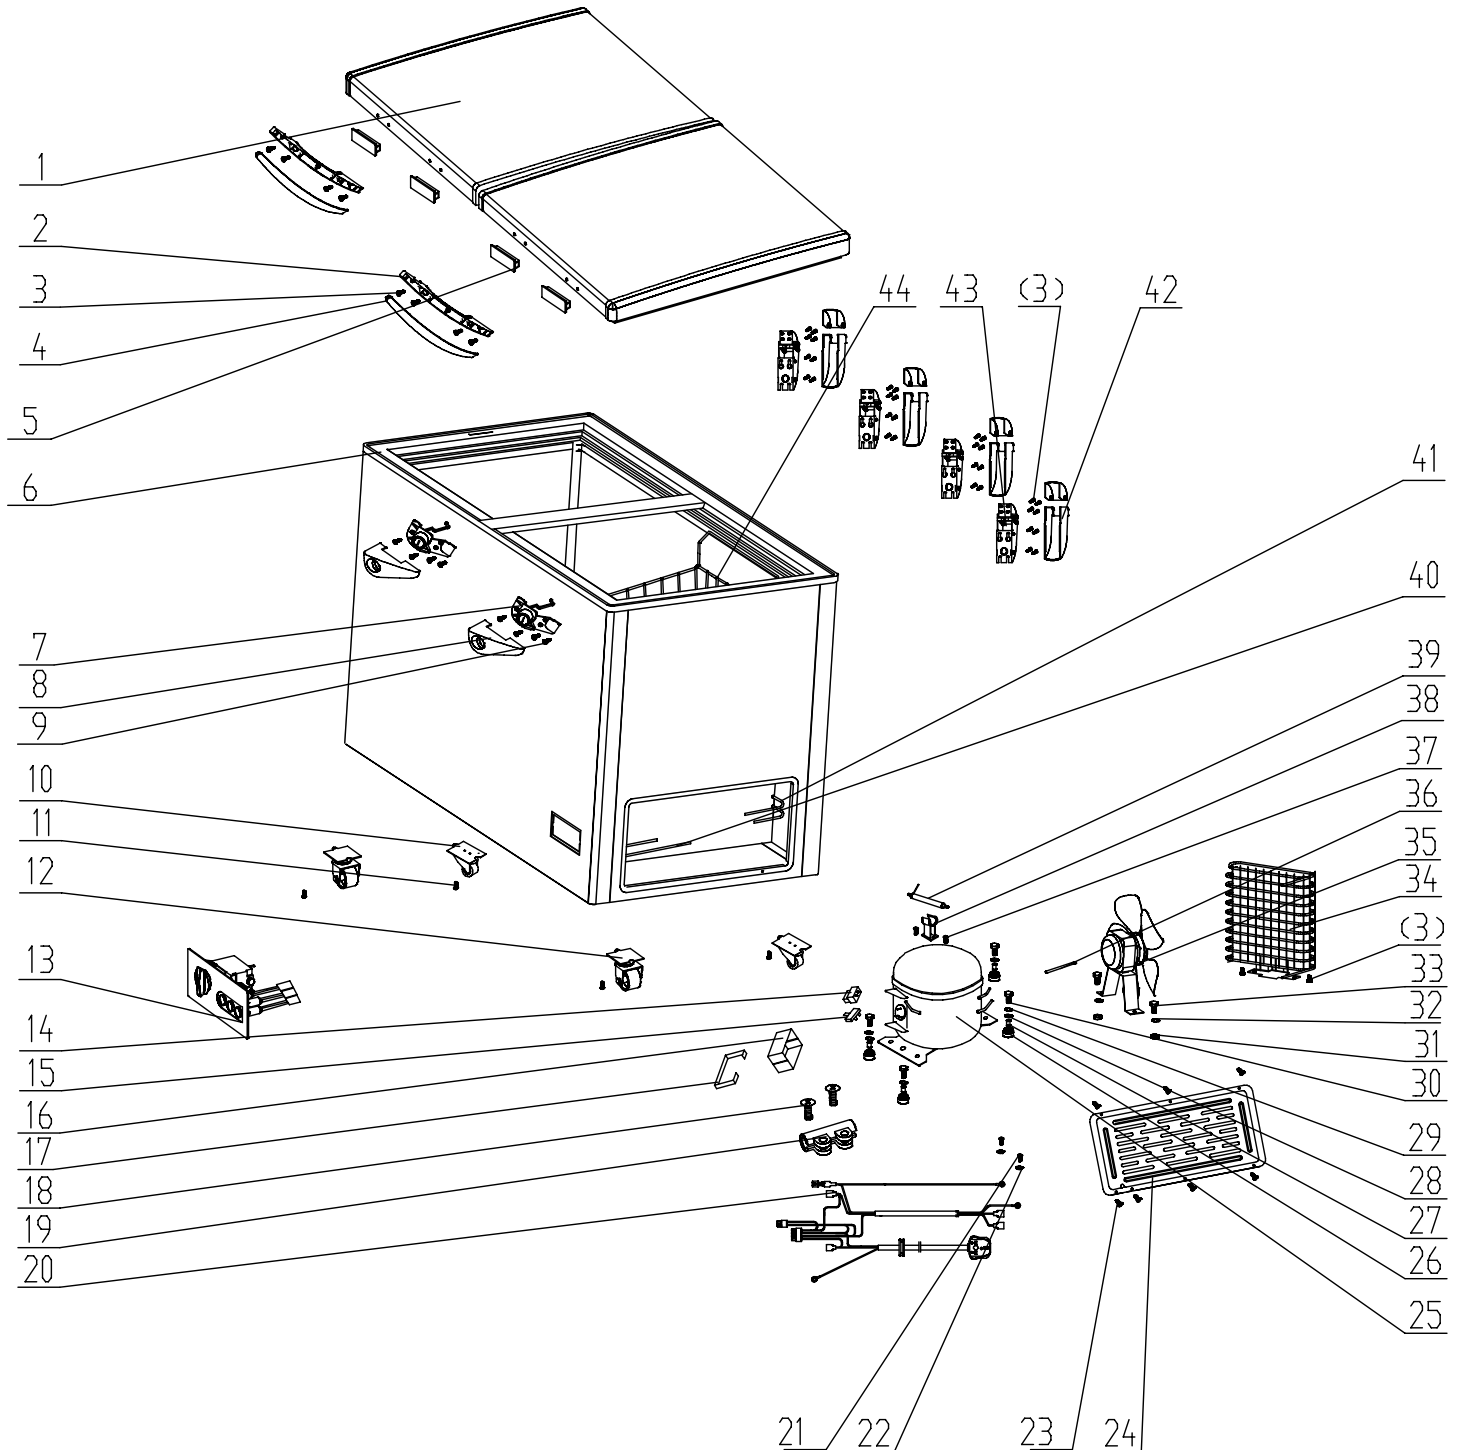

Parts Breakdown

Model FR-CN-0600 46505

Parts Breakdown

Model FR-CN-0600 46505

Item No.	Description	Position	Item No.	Description	Position	Item No.	Description	Position
AE850	Door for 46505	1	AF811	Casters with Brake for 46505	12	AE867	Fan for 46505	35
AE851	Handle for 46505	2	AE859	Control Board for 46505	13	AE868	Filter for 46505	39
AE852	Screws for 46505	3	AE860	Indicate Light Red for 46505	13	AE869	Front Inside Condenser for 46505	40
AE853	Handle Cover for 46505	4	AE861	Indicate Light Green for 46505	13	AE870	Back Inside Condenser for 46505	41
AE854	Cabinet for 46505	6	AE862	Thermostat for 46505	13	AE871	Door Hinge Cover for 46505	42
AE855	Lock for 46505	7	AE863	Power Cable for 46505	20	AE872	Door Hinge for 46505	43
AE856	Lock Cover for 46505	8	AE864	Compressor Room Cover for 46505	24	AE873	Basket for 46505	44
AE857	Bolt for 46505	9	AE865	Compressor for 46505	25			
AE858	Casters without Brake for 46505	10	AE866	Wire Condenser for 46505	34			