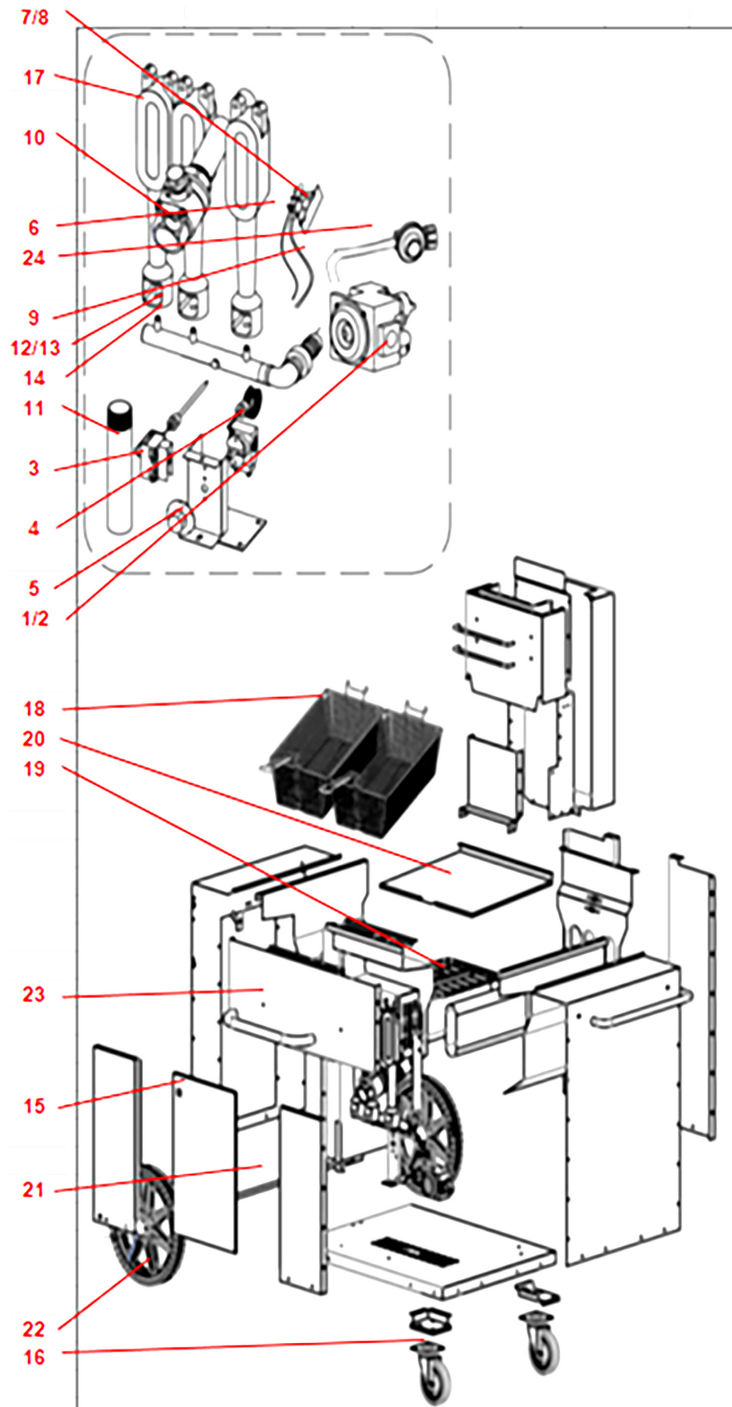

# Parts Breakdown

Model **CE-CN-OF LP** 47354

# Parts Breakdown

## Model CE-CN-OF LP 47354

Item No.	Description	Position	Item No.	Description	Position	Item No.	Description	Position
AS241	Valve, Combi, Milli-Volt, LP for 47354	2	AS243	Valve, Ball, Drain, 1-1/4" for 47354	10	AK409	Crumb Screen for 47354	19
AK414	Hi Limiter for 47354	3	AS244	Drain, Extension for 47354	11	AS246	Tank Covers, 3&4 Tube Fryers for 47354	20
AK416	Thermostat for 47354	4	AS245	Orifice #52 (LP), Use Part# 266002 Kit of 3 for 47354	13	AS247	Wheel Axis for 47354	21
AK415	Knob for 47354	5	AK429	Door Magnet for 47354	15	AK418	Wheel for 47354	22
AK411	Thermopile for 47354	6	AK421	Caster for 47354	16	AI780	Nameplate for 47354	23
AK410	Pilot Bracket for 47354	7	AK412	Burner for 47354	17	AS248	Regulator and Hose for 47354	24
AS242	Tube, Flexible, 1/4", 23", Pilot for 47354	9	AK408	Basket for 47354	18			