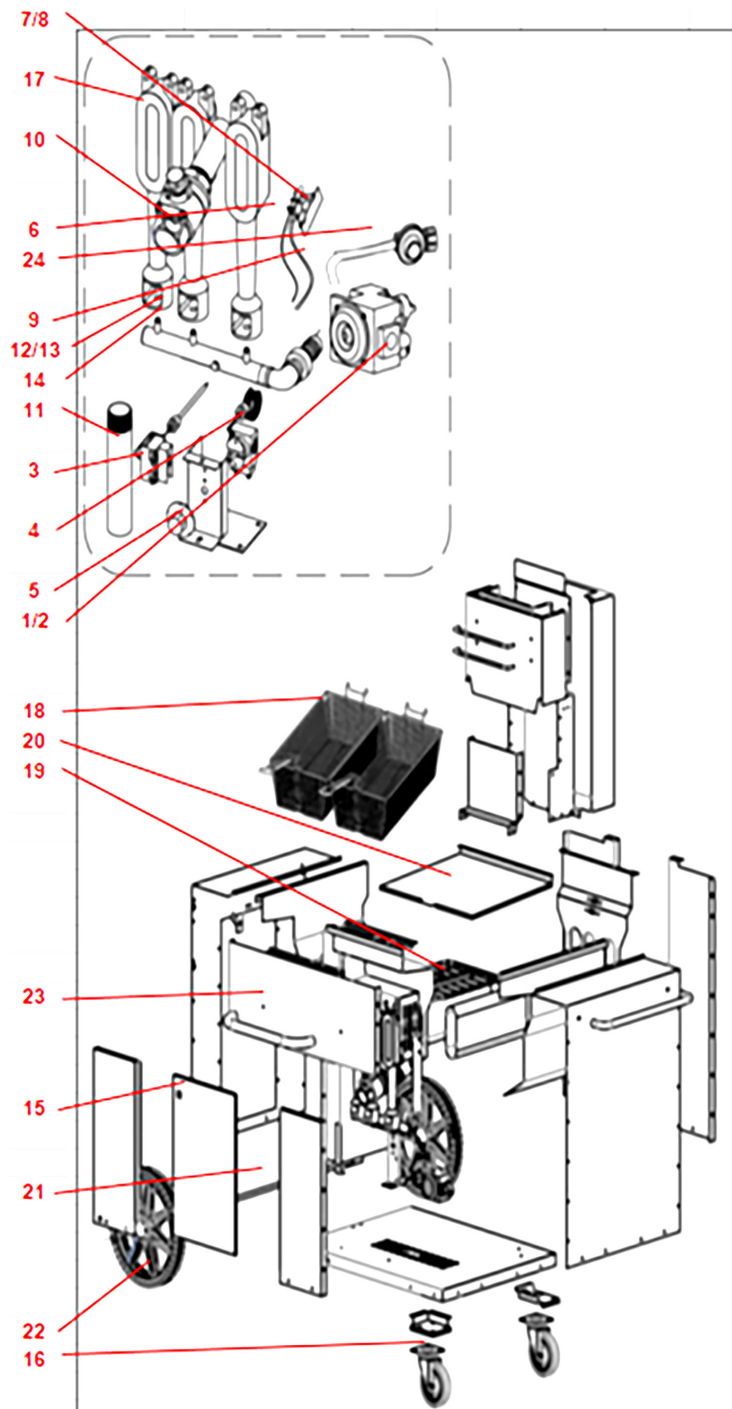

Parts Breakdown

Model **CE-CN-DOF LP** 47355

Parts Breakdown

Model CE-CN-DOF LP 47355

Item No.	Description	Position	Item No.	Description	Position	Item No.	Description	Position
AS241	Valve, Combi, Milli-Volt, LP for 47355	2	AS243	Valve, Ball, Drain, 1-1/4" for 47355	10	AK409	Crumb Screen for 47355	19
AK414	Hi Limiter for 47355	3	AS244	Drain, Extension for 47355	11	AS246	Tank Covers, 3&4 Tube Fryers for 47355	20
AK416	Thermostat for 47355	4	AS245	Orifice #52 (LP), Use Part# 266002 Kit of 3 for 47355	13	AS247	Wheel Axis for 47355	21
AK415	Knob for 47355	5	AK429	Door Magnet for 47355	15	AK418	Wheel for 47355	22
AK411	Thermopile for 47355	6	AK421	Caster for 47355	16	AI780	Nameplate for 47355	23
AK410	Pilot Bracket for 47355	7	AK412	Burner for 47355	17	AS248	Regulator and Hose for 47355	24
AS242	Tube, Flexible, 1/4", 23", Pilot for 47355	9	AK408	Basket for 47355	18			