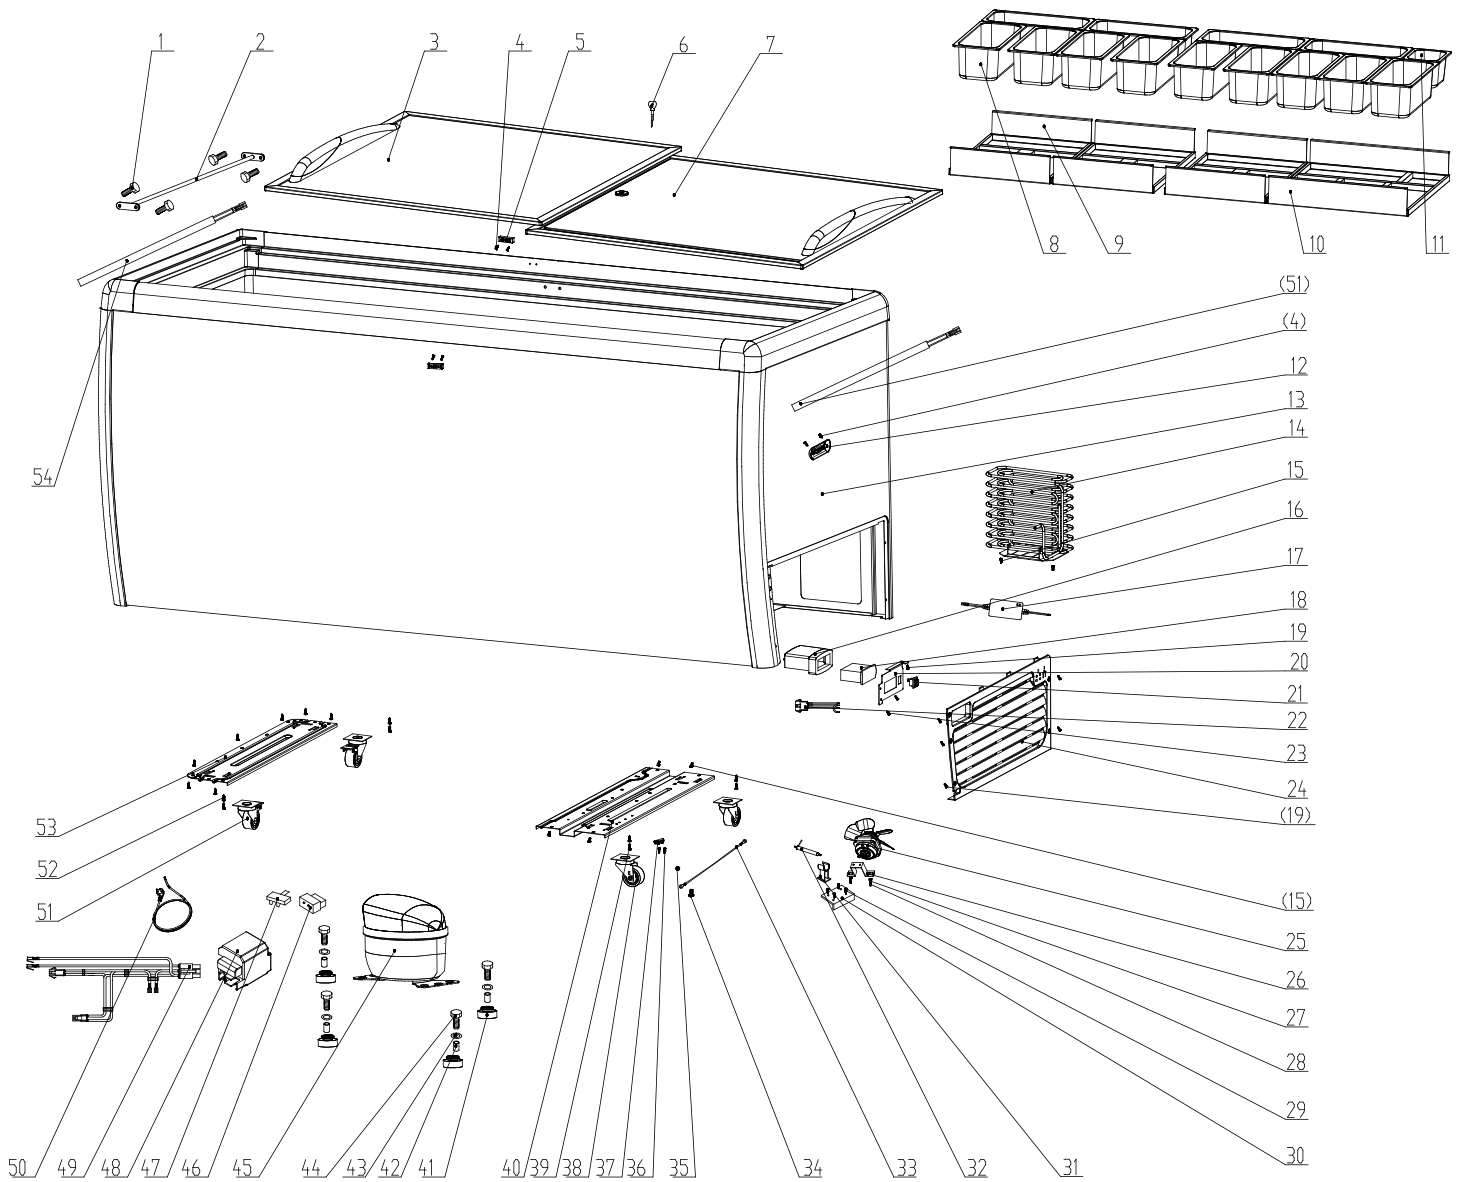

Parts Breakdown

Model **FR-CN-0014** 47744