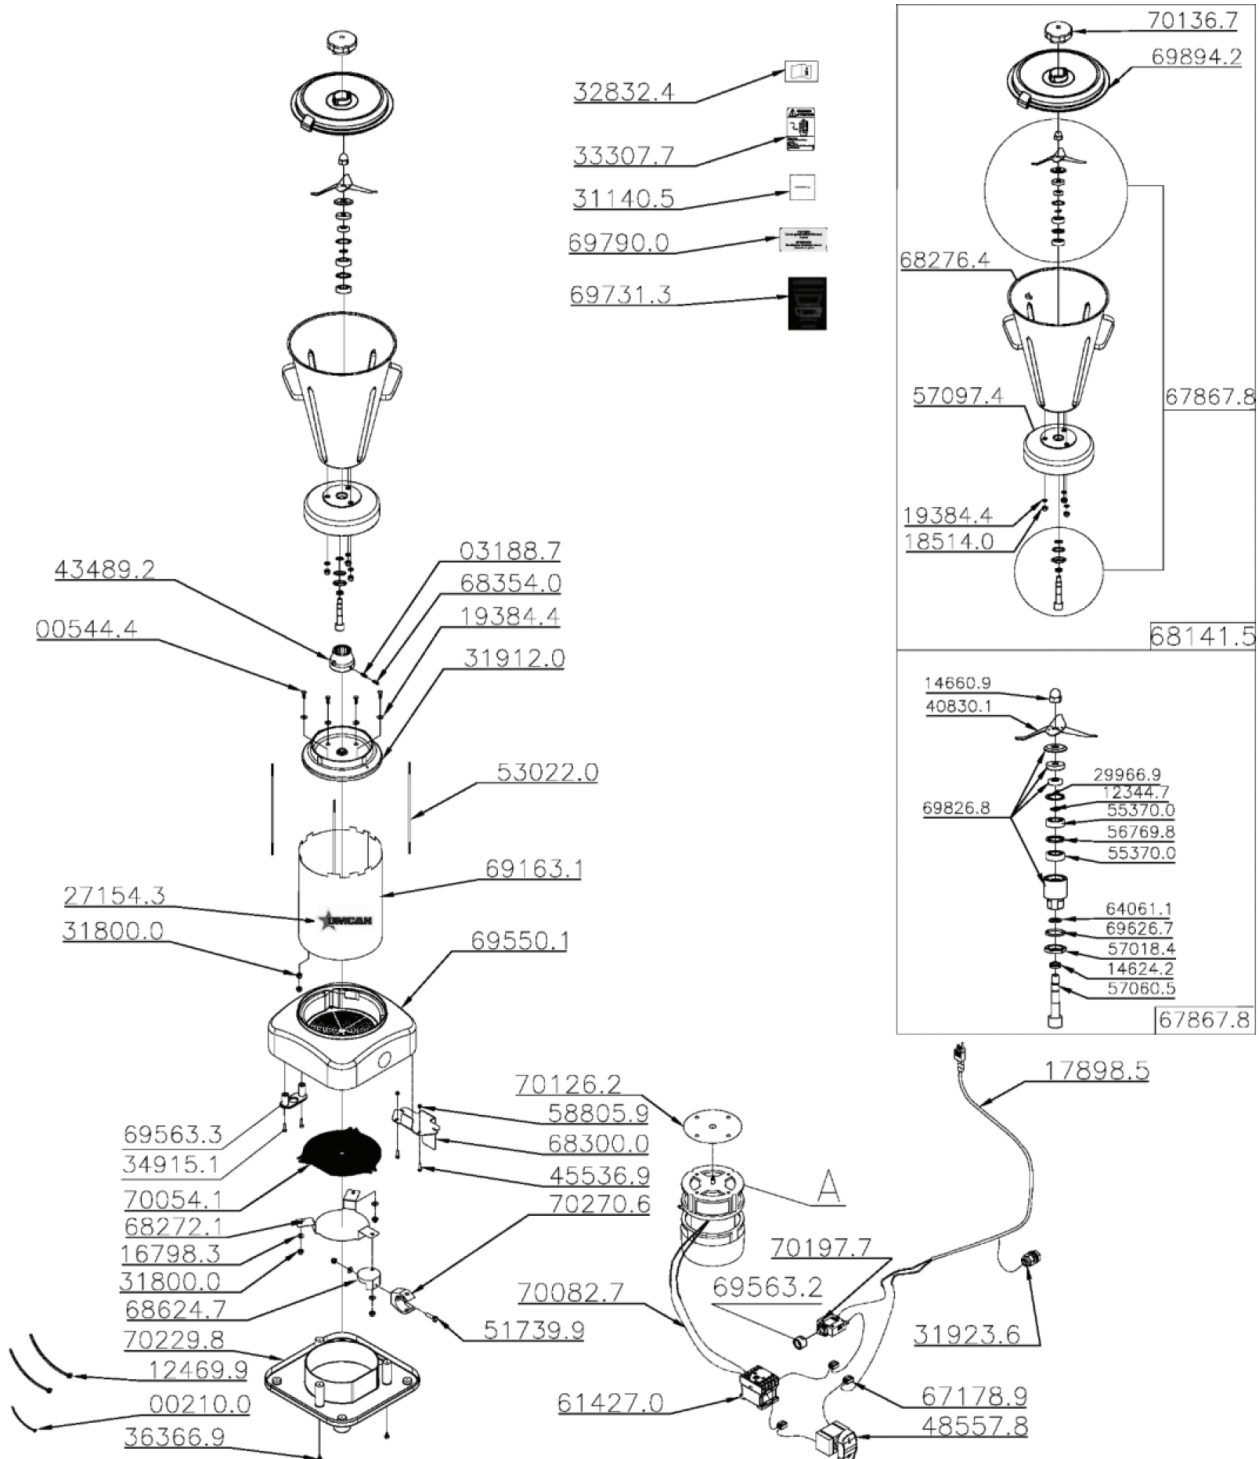

Parts Breakdown

Model BL-BR-0006 48004

Parts Breakdown

Model BL-BR-0006 48004

Item No.	Description	Position	Item No.	Description	Position	Item No.	Description	Position
27688	Clamp K22 (T 50R) for 48004	00210.0	30066	Screw B.3.5x10 ZB Plast.C/P for 48004	36366.9	AP618	CS Cup for 48004	68276.4
38112	Screw 1 4x5 8 for 48004	00544.4	27845	Blade PCA/ CS Helice Type MB for 48004	40830.1	AP601	Contactor Support for 48004	68300.0
27695	Allen Screw M6x8 for 48004	03188.7	AP591	Central Coupling for 48004	43489.2	AP602	Capacitor Holder for 48004	68624.7
AE672	Earring Ring 12x1 Din 471 for 48004	12344.7	AF961	Screw M3x12 Din 7985 Inox for 48004	45536.9	AP603	CS Cabinet for 48004	69163.1
30045	Bracer K22-LM(T-80I) for 48004	12469.9	65979	On/Off Key without/LED for 48004	48557.8	AP604	Certified Machined Base for 48004	69550.1
38274	V' Ring 16 5x10 5x5 5 for 48004	14624.2	AF980	Screw M4x16 Din 933 Inox for 48004	51739.9	AP605	Circuit Breaker Protection for 48004	69563.2
38312	Nut 10x1.25 for 48004	14660.9	AP592	Rod M4x245 with Limiter M4x245x30x7m for 48004	53022.0	AP606	CS Smaller Mini Circuit Breaker Support for 48004	69563.3
30048	Cable 3x0,75mm for 48004	16798.3	AE682	Rolam.6001 DDU NSK/TK Di.12xDe.28xL.8 for 48004	55370.0	AP010	Oring Ring 30.31x25.07x2.62mm for 48004	69626.7
30305	Cable 3x1.0mm with Plug for 48004	17898.5	AE684	Distancing Washer for 48004	56769.8	AP619	Label E/I MB Food Blender Cup for 48004	69731.3
67030	Nut M6 Din1587 Right Nickel Plated Brass for 48004	18514.0	AE685	PCA Sex Low M24x1.5 Stainless Steel for 48004	57018.4	AP608	Liquid Lid Label USA for 48004	69790.0
38341	Washer 1/4x5/8x1.2mm Stainless Steel for 48004	19384.4	AP593	Central Axis Emborrac for 48004	57060.5	AP011	Bearing + Rings (Scraper/Seal) + R for 48004	69826.8
27720	Omcan Logo (Machines) for 48004	27154.3	AP594	Special Cup Flange (Black) for 48004	57097.4	AP620	Lid 06 (FE006-108) Black UL (Mold) for 48004	69894.2
AE676	Ring 28x1.2 Din 472 Fosf. for 48004	29966.9	AP045	PCA M3 Din 985 Inox for 48004	58805.9	AP611	Protective Screen for 48004	70054.1
67038	Grounded Wire Label for 48004	31140.5	AP595	Mini Cont.CWC09-01-30D13 110V 50/60Hz for 48004	61427.0	AP612	Compl. 115V Electrical Harness for 48004	70082.7
67039	Nut M4 Din 985 Stainless Steel for 48004	31800.0	AE694	Backring Ring for 48004	64061.1	AP613	Engine Protection for 48004	70126.2
AP590	Flange Support Motor for 48004	31912.0	AP596	Motor 0,5CV 60Hz 115V W for 48004	65433.7	AP614	Smaller MB Overcover (Certified) for 48004	70136.7
27726	Cord Holder PG13.5 LC+P/9 for 48004	31923.6	AM614	Wago Splicing Connector 2x0.25-4mm2 for 48004	67178.9	AP615	UL Certified Base Closure for 48004	70229.8
67040	Instruction Manual Label for 48004	32832.4	AP597	Central Bearing with Bearing (AH CE) for 48004	67867.8	AP616	Machined Capacitor Holder for 48004	70270.6
AF910	Warning Label Ingl./Franc. for 48004	33307.7	AP617	Complete Cup for 48004	68141.5			
64147	Screw B.35x25 Din 7981 ZB for 48004	34915.1	AP599	Cabinet Bulkhead for 48004	68272.1			