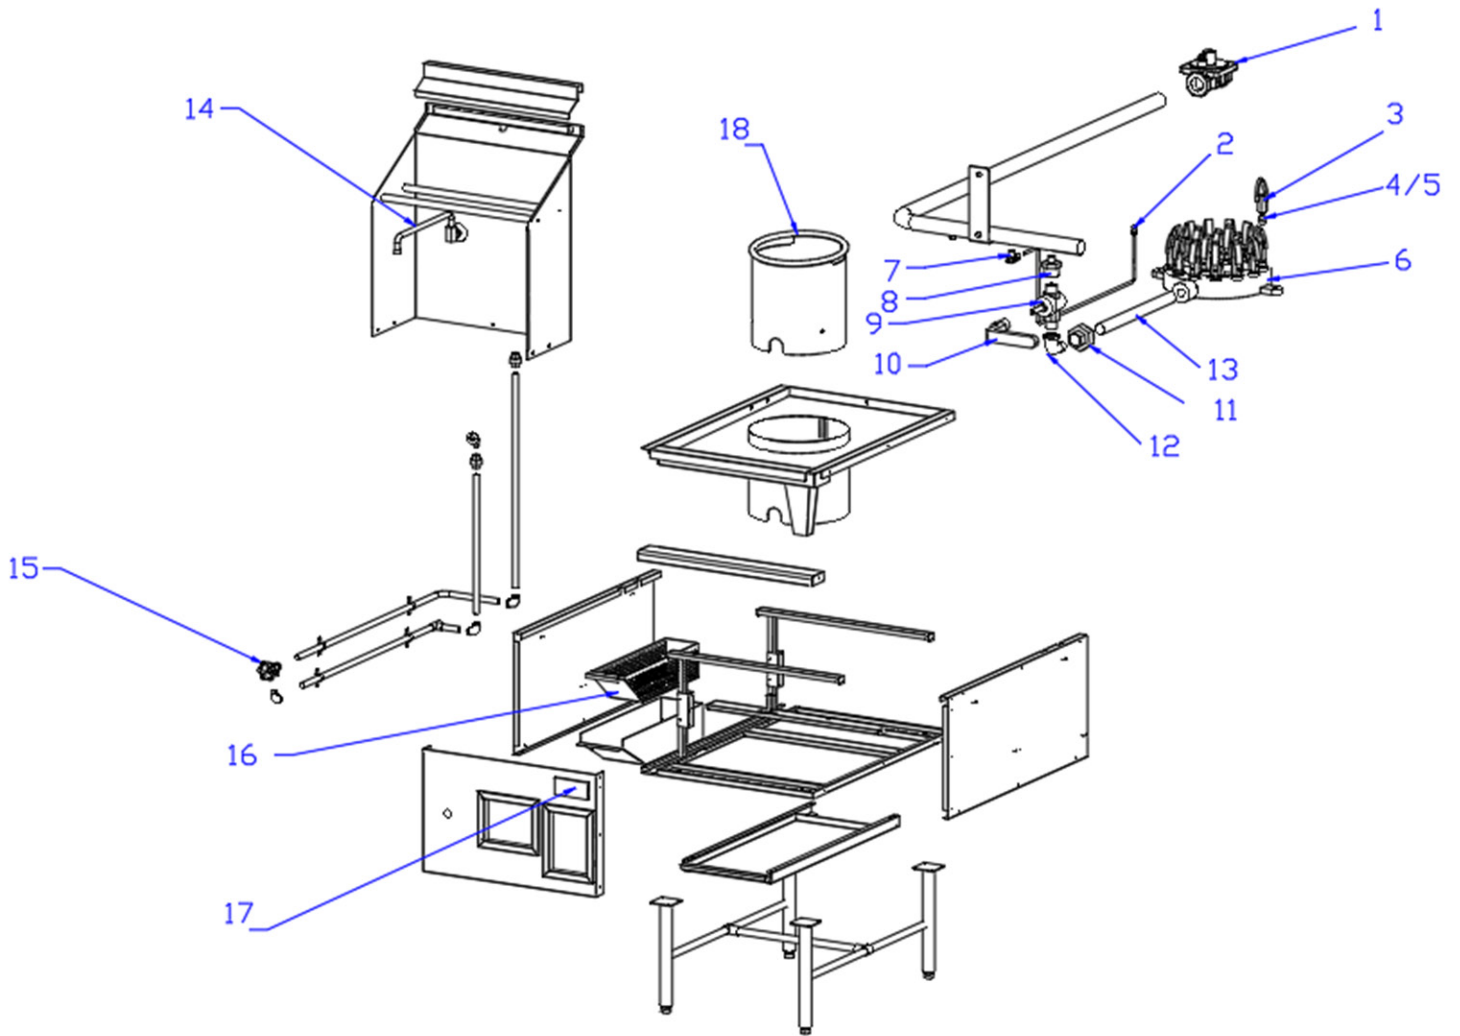

# Parts Breakdown

**Model CE-CN-WILO-NG** 48411

# Parts Breakdown

---

## Model **CE-CN-WILO-NG** 48411

Item No.	Description	Position	Item No.	Description	Position	Item No.	Description	Position
AO220	Regulator for 48411	1	AI583	Pilot Valve for 48411	7	AR689	Stove Connecting Tube for 48411	13
AO221	Pilot Tube for 48411	2	AO227	Valve Joint for 48411	8	AO231	Faucet for 48411	14
AI586	Duck Mouth Burner for 48411	3	AI582	Gas Valve with Handle for 48411	9	AO232	Water Valve for 48411	15
AO223	Orifice NAT for 48411	4	AO229	Valve Handle for 48411	10	AR690	Tray Pan for 48411	16
AM921	Orifice LP for 48411	5	AI587	Union for 48411	11	AI780	Nameplate for 48411	17
AI585	Burner Base for 48411	6	AK430	Drain Extension for 48411	12	AR691	Inside Pot Stand 13" for 48411	18