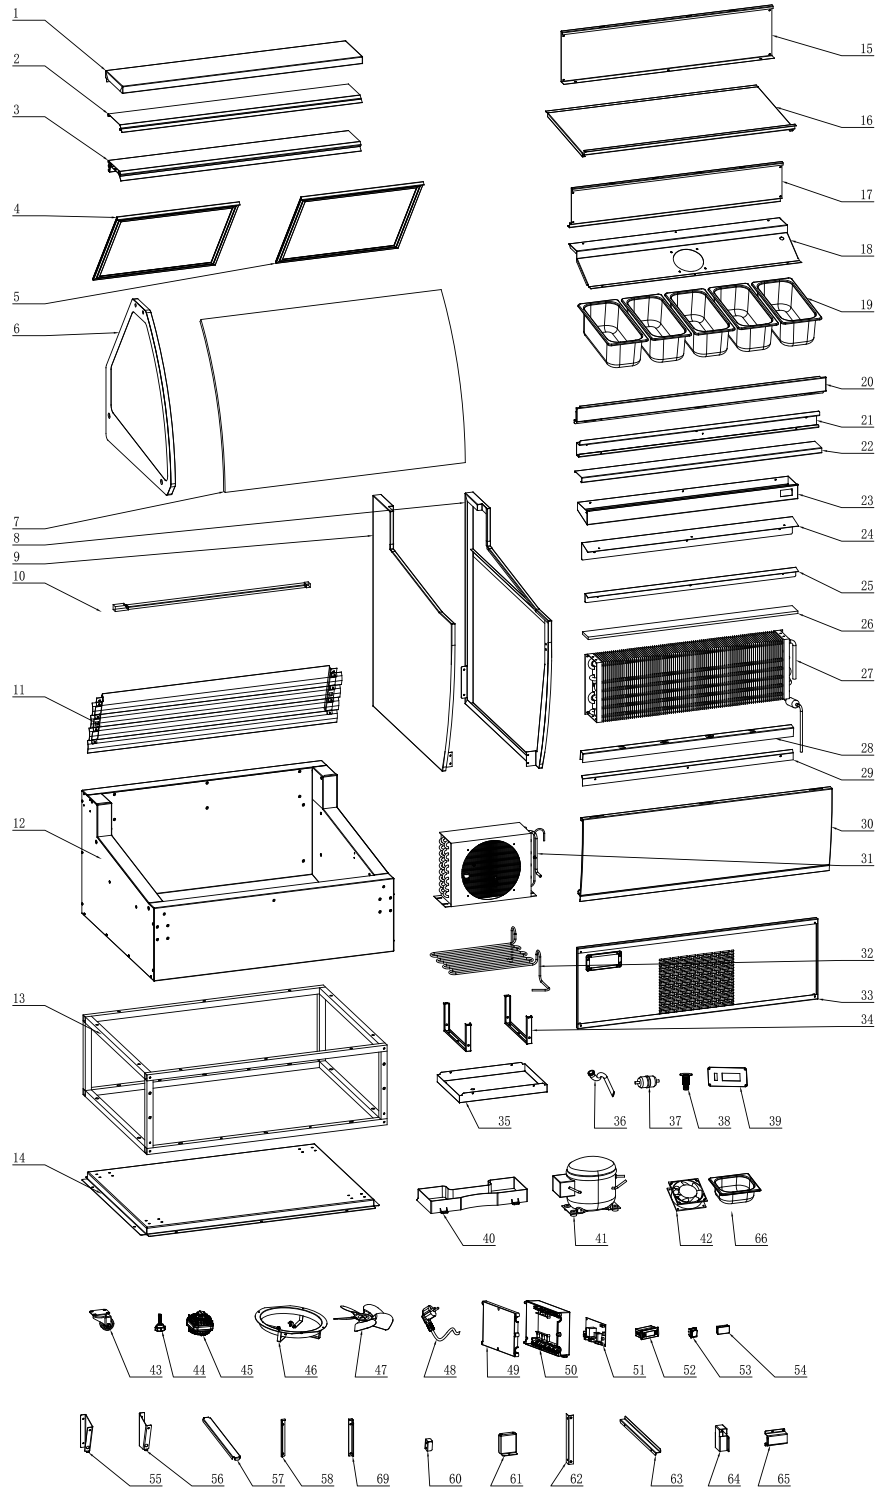

Parts Breakdown

Model **FR-CN-0013B** 49008

Parts Breakdown

Model FR-CN-0013B 49008

Item No.	Description	Position	Item No.	Description	Position	Item No.	Description	Position
AL875	Back Upper Board Foaming Body for 49008	1	AL893	Display Fix Board Foaming Assembly for 49008	23	AL826	Motor for 49008	45
AL876	Upper Pillar Decorating Board for 49008	2	AL894	Upper Windshield of Air Outlet for 49008	24	AL827	Flange for 49008	46
AL877	Upper Pillar for 49008	3	AL895	Bottom Windshield of Air Outlet for 49008	25	AL828	Condenser Fan for 49008	47
AL878	Big Door Glass Assembly for 49008	4	AL896	Cellular Board for 49008	26	AM064	Power Line for 49008	48
AL879	Small Door Glass Assembly for 49008	5	AL897	Evaporator for 49008	27	AL830	Cover of Assembly Box for 49008	49
AL787	Side Glass Assembly for 49008	6	AL898	Stainless Steel Strip for 49008	28	AL831	Base of Assembly Box for 49008	50
AL880	Curved Glass for 49008	7	AL899	Windshield of Air Inlet for 49008	29	AL832	Mainboard for 49008	51
AM053	Right Board Assembly for 49008	8	AM063	Front Panel Component for 49008	30	AL833	Display for 49008	52
AM054	Left Board Assembly for 49008	9	AL812	Condenser for 49008	31	AL834	Switch for 49008	53
AL881	LED for 49008	10	AL901	High Press Tube for 49008	32	AL835	Front Display for 49008	54
AL882	Shutter Assembly for 49008	11	AL902	Back Bottom Panel for 49008	33	AL836	Left Fix Board of Window Shades for 49008	55
AM061	Body Foaming Assembly for 49008	12	AL815	Water Tray Supporter for 49008	34	AL837	Right Fix Board of Window Shades for 49008	56
AL884	Base Assembly for 49008	13	AL816	Water Tray for 49008	35	AL838	Ice Cream Tray Fixing Straight Beam for 49008	57
AL885	Base Board for 49008	14	AL817	Water Leakage Pipe for 49008	36	AL839	Left Fixing Pillar of Front Baffle of Air for 49008	58
AL886	Back Baffle of Air Duct for 49008	15	AL818	Dry Filter for 49008	37	AL840	Right Fixing Pillar of Front Baffle of Air for 49008	59
AL887	Upper Baffle of Air Duct for 49008	16	AL819	Water Leakage Pipe Joint for 49008	38	AL841	Beam Fixing Plate for 49008	60
AL888	Front Baffle of Air Duct for 49008	17	AL820	Control Panel for 49008	39	AL842	Front Board Fix for 49008	61
AL889	Motor Fix Board for 49008	18	AL821	Water Box for 49008	40	AL843	Evaporator Fix Board for 49008	62
AL800	Ice Cream Plate for 49008	19	AL822	Compressor for 49008	41	AL844	Side Glass Fix Board for 49008	63
AM062	Front Upper Decorating Board for 49008	20	AL823	Fan Motor for 49008	42	AL845	Upper Fix Board of Side Board for 49008	64
AL891	Fix Pillar of Curved Glass for 49008	21	AL824	Casters for 49008	43	AL846	Front Fix Board of Side Board for 49008	65
AL892	Body Decorating Board for 49008	22	AL825	Adjustable Feet for 49008	44	AM052	Scoop Pan for 49008	66