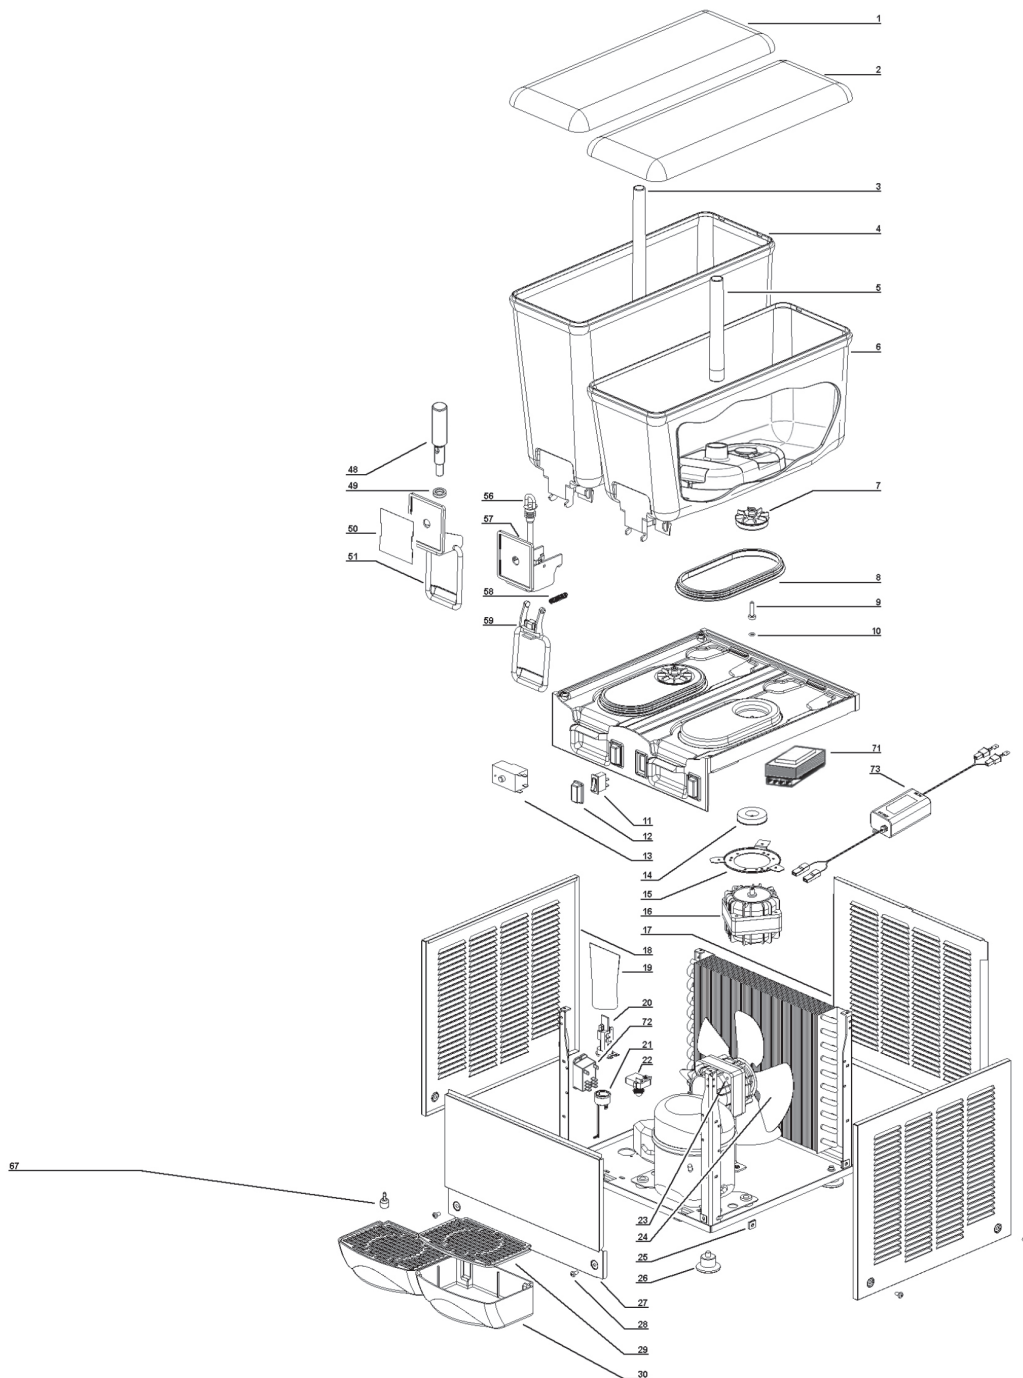

PARTS BREAKDOWN

ITEM	MODEL
49087	DI-IT-0020-1

PARTS BREAKDOWN

ITEM	MODEL
49087	DI-IT-0020-1

Item No.	Description	Position	Item No.	Description	Position	Item No.	Description	Position
AS765	20 L Bowl Cover for 49087	1	AS551	Motor for 49087	16	AS510	Drip Tray for 49087	30
AS766	Spray Tube for 20 L Bowl for 49087	3	AS769	Back Panel for 49087	17	AS522	Faucet Piston for 49087	48
AS767	20 L Bowl for Pump for 49087	4	AS483	Side Panel for 49087	18	AS523	Faucet Gasket for 49087	49
AS768	Impeller 60Hz for 49087	7	AS387	Terminal Block Cover for 49087	19	AS772	Picture for 49087	50
AS474	Bowl Gasket for 49087	8	AS385	Terminal Block with Cable Clamp for 49087	20	AS527	Push Handle for 49087	51
AS533	Central Pivot for 49087	9	AS770	Fan Motor for 1 Bowl for 49087	23	AS525	Pinch Tube for 49087	56
AS534	Central Pivot OR for 49087	10	AS478	Fan Blade for 49087	24	AS528	Faucet Cover for 49087	57
AS538	Switch for 49087	11	AS386	Clip for 49087	25	AS530	Faucet Spring for 49087	58
AS540	Switch Cap for 49087	12	AS392	Rubber Leg for 49087	26	AS529	Push Handle for 49087	59
AS535	Thermostat for 49087	13	AS771	Dispensing Side Panel for 49087	27	AS393	Float Level for 49087	67
AS550	Motor Magnet for 49087	14	AS394	Stainless Steel Fixing Screw for Panel for 49087	28	AS490	Transformer for 49087	71
AS543	Motor Bracket for 49087	15	AS509	Drip Tray Cover for 49087	29	AS773	16W 12V Power Supply for 49087	73